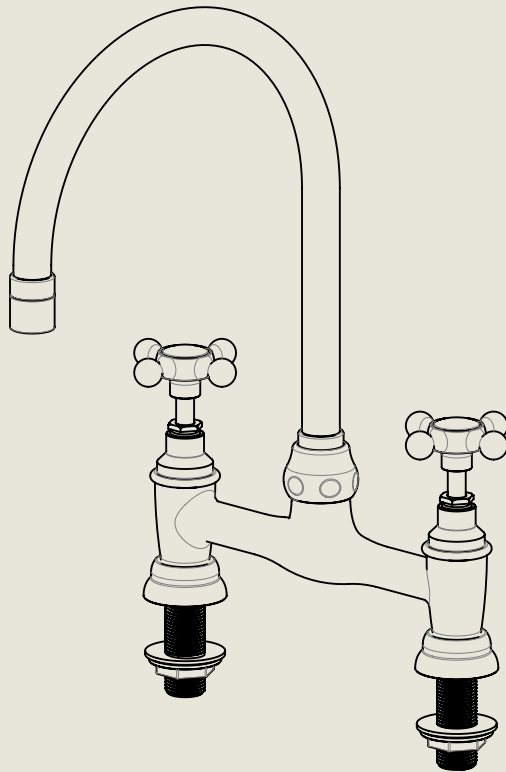

Model No.	Description	
RI010-1890-MU	Regent 1010, 1890's Style, Mushroom Union	Complete

BY APPOINTMENT TO
HER MAJESTY QUEEN ELIZABETH II
MANUFACTURE OF KITCHEN & BATHROOM TAPS & MIXERS
BARBER WILSONS & CO. LTD
LONDON

LONDON BARBER WILSONS & CO EST. 1905

American adapters fitted as standard when purchased via BW&Co USA

Model No.	Description	
R1010-1890-MU	Regent 1010, 1890's Style, Mushroom Union	Fitting

BY APPOINTMENT TO
HER MAJESTY QUEEN ELIZABETH II
MANUFACTURE OF KITCHEN & BATHROOM TAPS & MIXERS
BARBER WILSONS & CO. LTD
LONDON

LONDON BARBER WILSONS & CO EST. 1905

American adapters fitted as standard when purchased via BW&Co USA

Model No.

R1010-1890-MU

Description

Regent 1010, 1890's Style, Mushroom
Union

ISO