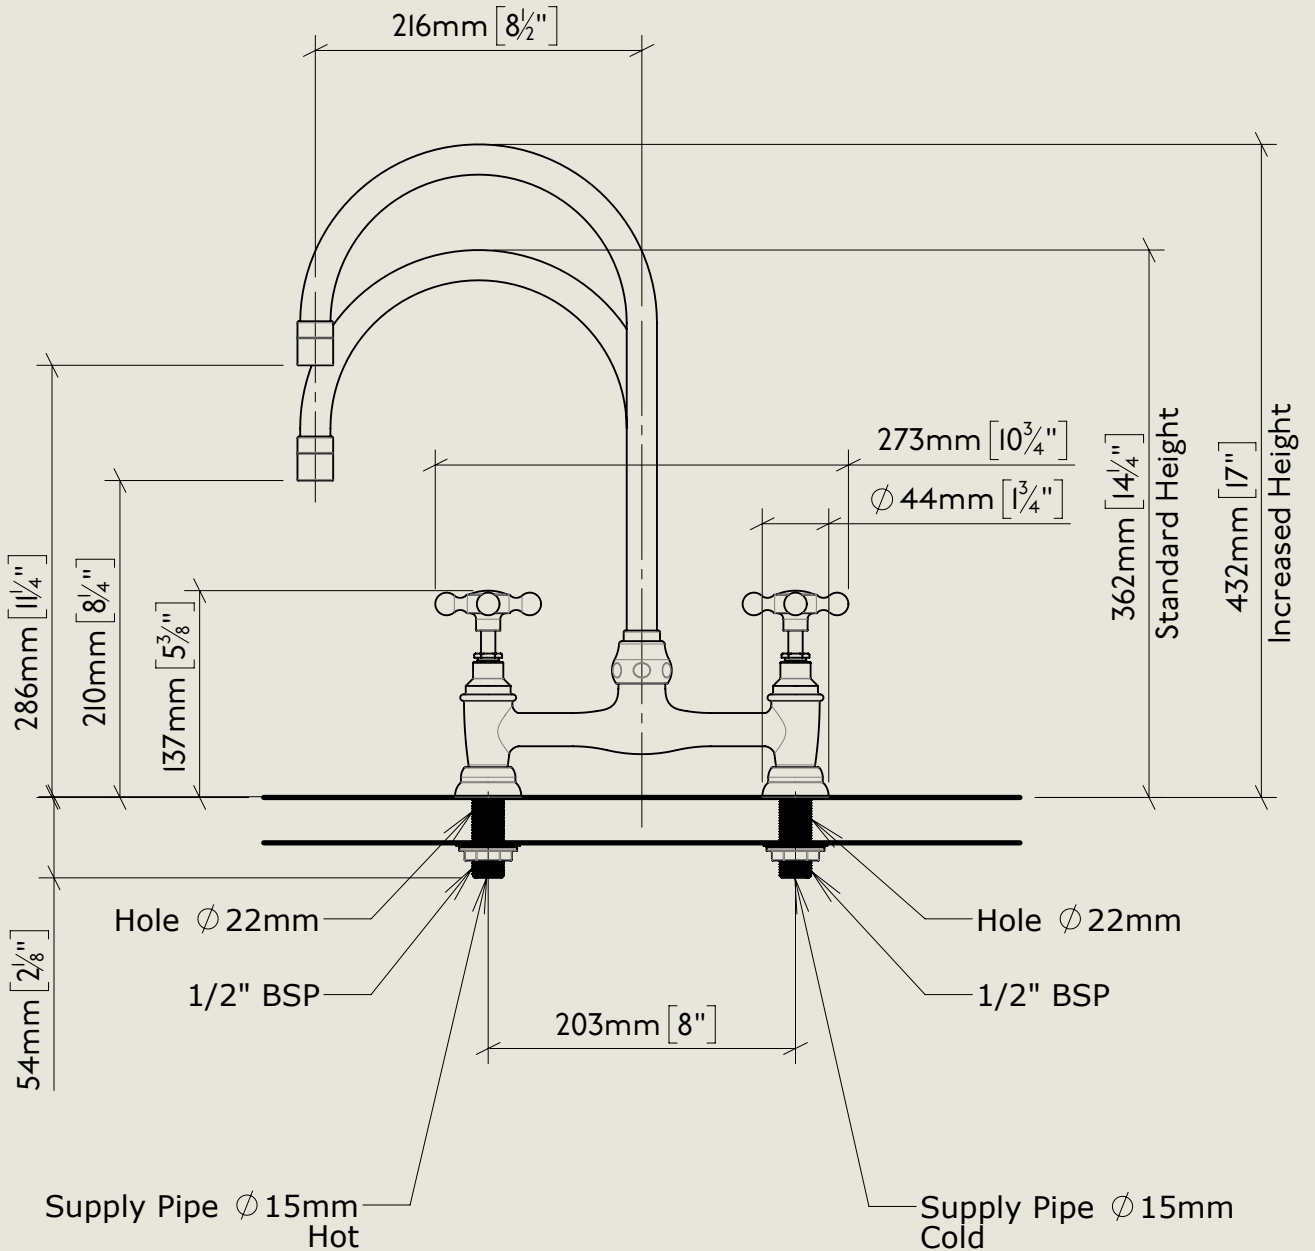

BY APPOINTMENT TO
HER MAJESTY QUEEN ELIZABETH II
MANUFACTURE OF KITCHEN & BATHROOM TAPS & MIXERS
BARBER WILSONS & CO. LTD
LONDON

LONDON

BARBER WILSONS & CO

EST. 1905

American adapters fitted as standard when purchased via BW&Co USA

Model No.	Description	
RI010-1890-MU	Regent 1010, 1890's Style, Mushroom Union	Complete

BY APPOINTMENT TO
HER MAJESTY QUEEN ELIZABETH II
MANUFACTURE OF KITCHEN & BATHROOM TAPS & MIXERS
BARBER WILSONS & CO. LTD
LONDON

LONDON BARBER WILSONS & CO EST. 1905

American adapters fitted as standard when purchased via BW&Co USA

Model No.	Description	
R1010-1890-MU	Regent 1010, 1890's Style, Mushroom Union	Fitting

BY APPOINTMENT TO
HER MAJESTY QUEEN ELIZABETH II
MANUFACTURE OF KITCHEN & BATHROOM TAPS & MIXERS
BARBER WILSONS & CO. LTD
LONDON

LONDON BARBER WILSONS & CO EST. 1905

American adapters fitted as standard when purchased via BW&Co USA

Model No.

R1010-1890-MU

Description

Regent 1010, 1890's Style, Mushroom
Union

ISO