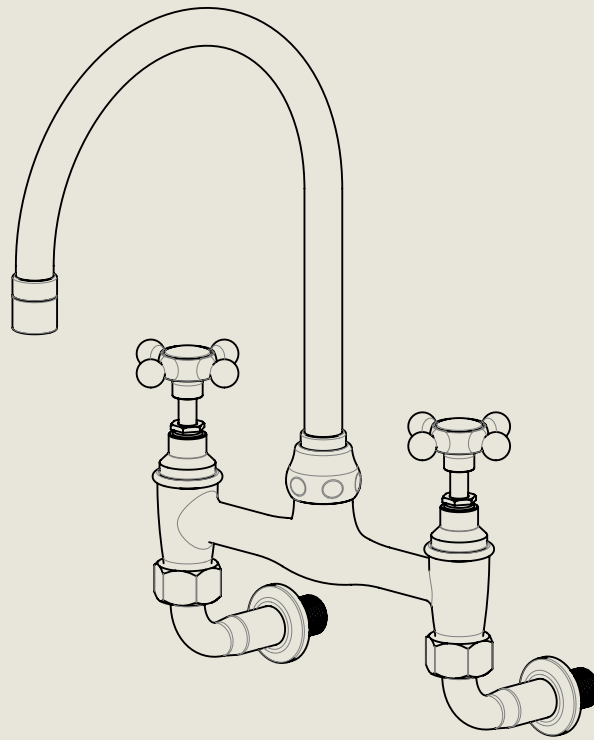

| Model No.  | Description               |          |
|------------|---------------------------|----------|
| R2010-1890 | Regent 2010, 1890's Style | Complete |

BY APPOINTMENT TO  
HER MAJESTY QUEEN ELIZABETH II  
MANUFACTURE OF KITCHEN & BATHROOM TAPS & MIXERS  
BARBER WILSONS & CO. LTD  
LONDON

LONDON BARBER WILSONS & CO EST. 1905

American adapters fitted as standard when purchased via BW&Co USA

| Model No.  | Description               |         |
|------------|---------------------------|---------|
| R2010-1890 | Regent 2010, 1890's Style | Fitting |

BY APPOINTMENT TO  
HER MAJESTY QUEEN ELIZABETH II  
MANUFACTURE OF KITCHEN & BATHROOM TAPS & MIXERS  
BARBER WILSONS & CO. LTD  
LONDON

LONDON BARBER WILSONS & CO EST. 1905

American adapters fitted as standard when purchased via BW&Co USA