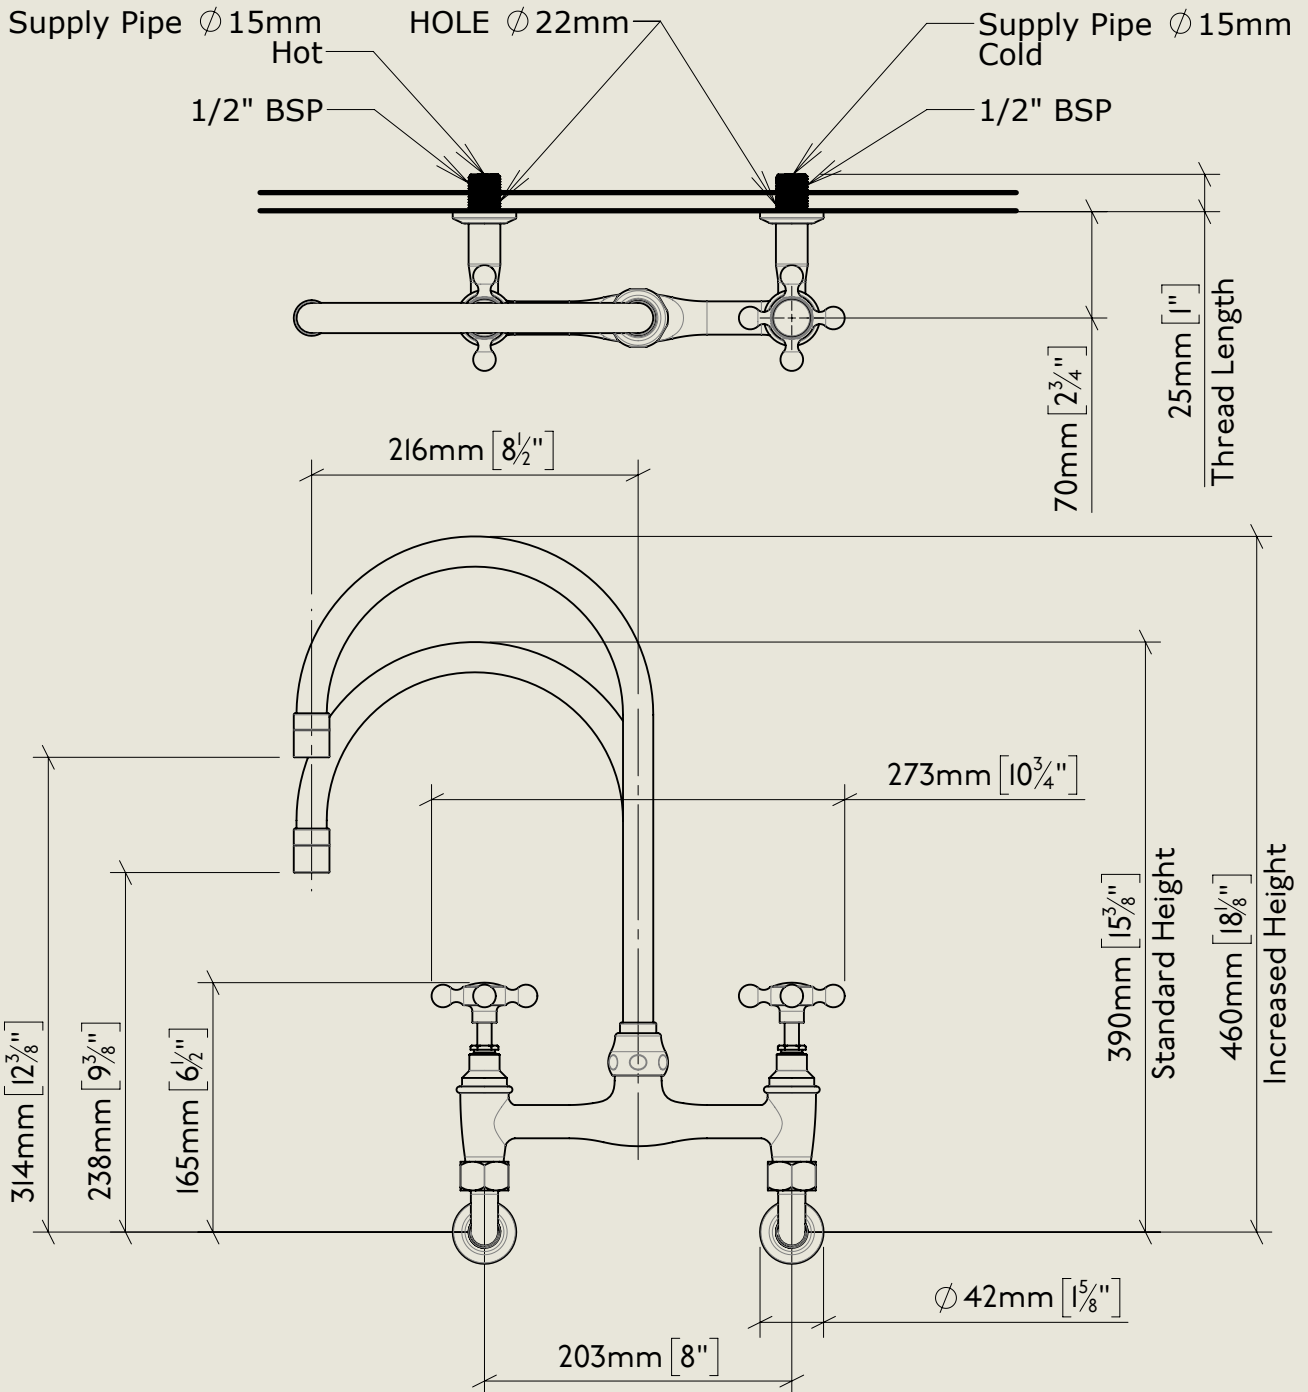

BY APPOINTMENT TO  
HER MAJESTY QUEEN ELIZABETH II  
MANUFACTURE OF KITCHEN & BATHROOM TAPS & MIXERS  
BARBER WILSONS & CO. LTD  
LONDON

LONDON **BARBER WILSONS & CO** EST. 1905

American adapters fitted as standard when purchased via BW&Co USA

| Model No.  | Description               |          |
|------------|---------------------------|----------|
| R2010-1890 | Regent 2010, 1890's Style | Complete |

BY APPOINTMENT TO  
HER MAJESTY QUEEN ELIZABETH II  
MANUFACTURE OF KITCHEN & BATHROOM TAPS & MIXERS  
BARBER WILSONS & CO. LTD  
LONDON

LONDON BARBER WILSONS & CO EST. 1905

American adapters fitted as standard when purchased via BW&Co USA

| Model No.  | Description               |         |
|------------|---------------------------|---------|
| R2010-1890 | Regent 2010, 1890's Style | Fitting |

| Model No.  | Description               |     |
|------------|---------------------------|-----|
| R2010-1890 | Regent 2010, 1890's Style | ISO |