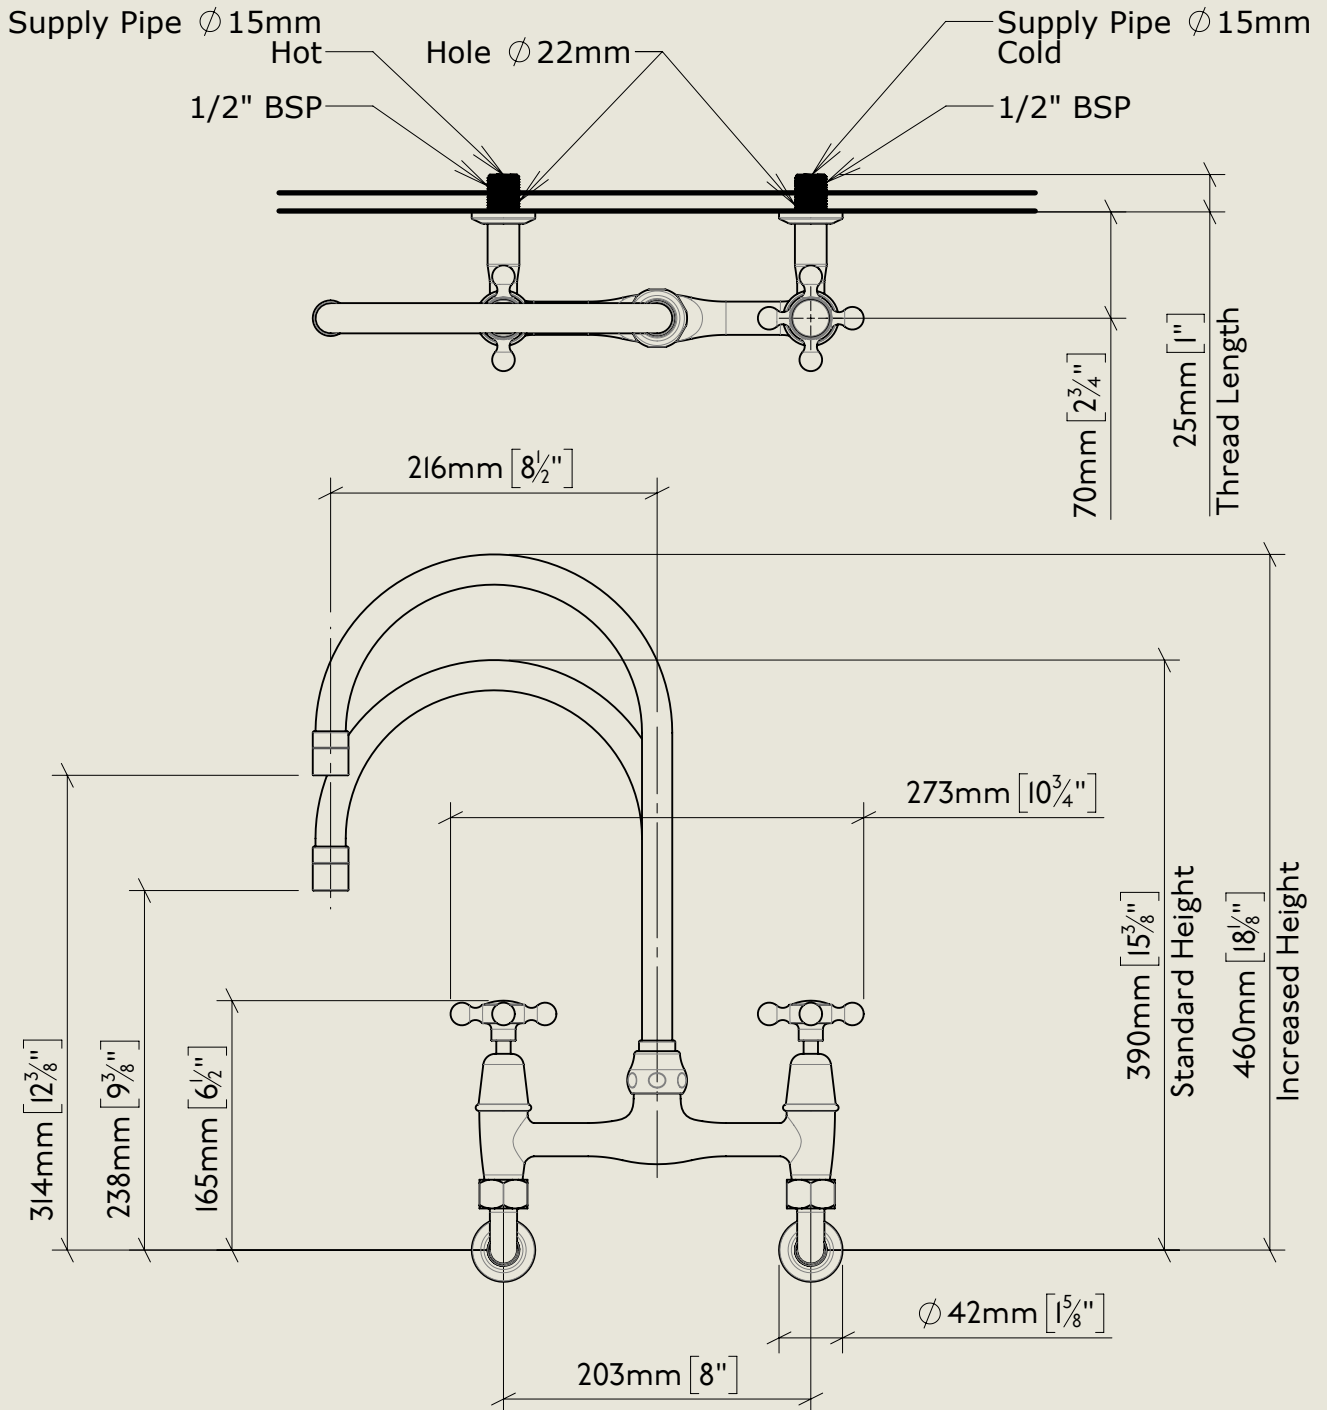

BY APPOINTMENT TO
HER MAJESTY QUEEN ELIZABETH II
MANUFACTURE OF KITCHEN & BATHROOM TAPS & MIXERS
BARBER WILSONS & CO. LTD
LONDON

LONDON

BARBER WILSONS & CO

EST. 1905

American adapters fitted as standard when purchased via BW&Co USA

Model No.	Description	
R2010-1900	Regent 2010, 1900's Style	Complete

BY APPOINTMENT TO
HER MAJESTY QUEEN ELIZABETH II
MANUFACTURE OF KITCHEN & BATHROOM TAPS & MIXERS
BARBER WILSONS & CO. LTD
LONDON

LONDON BARBER WILSONS & CO EST. 1905

American adapters fitted as standard when purchased via BW&Co USA

Model No.	Description	
R2010-1900	Regent 2010, 1900's Style	Fitting

BY APPOINTMENT TO
HER MAJESTY QUEEN ELIZABETH II
MANUFACTURE OF KITCHEN & BATHROOM TAPS & MIXERS
BARBER WILSONS & CO. LTD
LONDON

LONDON BARBER WILSONS & CO EST. 1905

American adapters fitted as standard when purchased via BW&Co USA

Model No.	Description	
R2010-1900	Regent 2010, 1900's Style	ISO