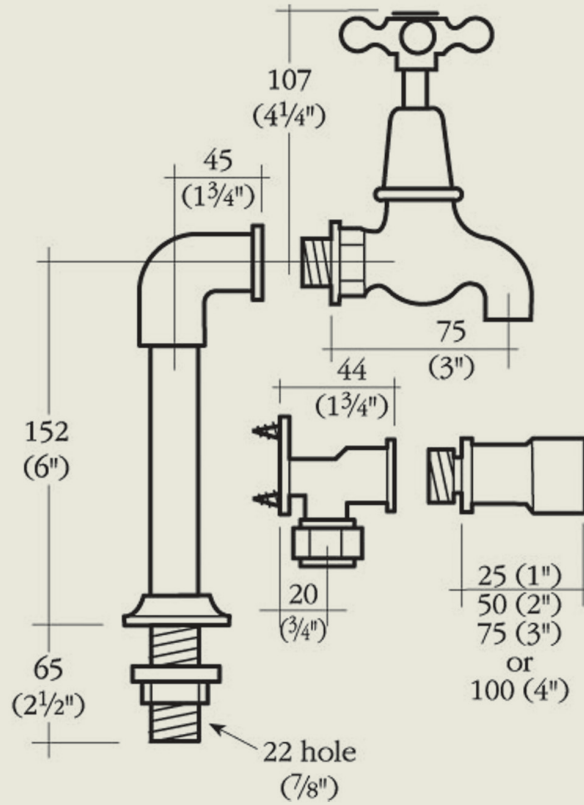

BY APPOINTMENT TO
HER MAJESTY QUEEN ELIZABETH II
MANUFACTURER OF KITCHEN & BATHROOM TAPS & MIXERS
BARBER WILSONS & CO. LTD.
LONDON

LONDON **BARBER WILSONS & CO** EST. 1905

Model No.	R260-1890-6 *image shows I900 headworks Extensions Available
Internals	Standard-3/4 turn ceramic cartridge Optional compression cartridge available