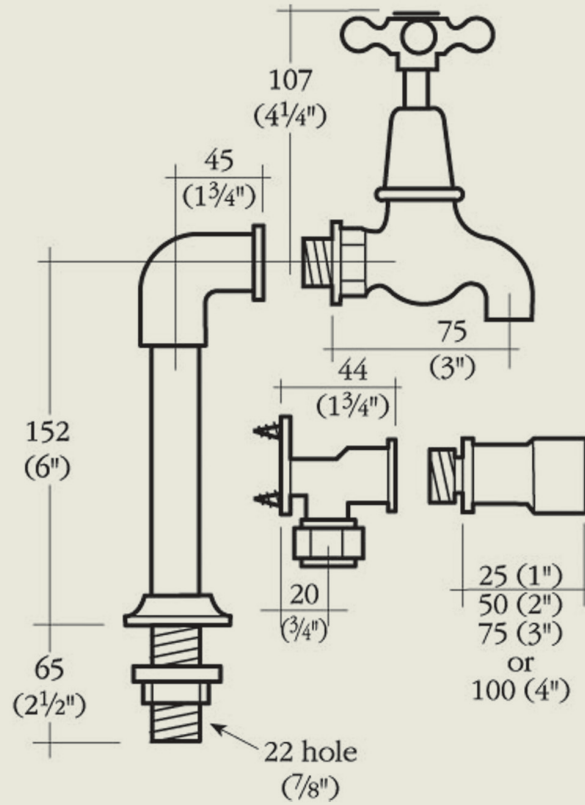

BY APPOINTMENT TO
HER MAJESTY QUEEN ELIZABETH II
MANUFACTURER OF KITCHEN & BATHROOM TAPS & MIXERS
BARBER WILSONS & CO. LTD.
LONDON

LONDON

BARBER WILSONS & CO

EST. 1905

Model No. R7 @60-1900-^{*}
Extensions Available

Internals Standard-3/4 turn ceramic cartridge
Optional compression cartridge available

MADE IN LONDON

info@barberwilsons.co.uk
+44 (0) 20 8888 3461

Barber Wilsons & Co Ltd, Crawley Road, London N22 6AH
REG. OFFICE. AS ABOVE · REG. NO. 100285 ENGLAND