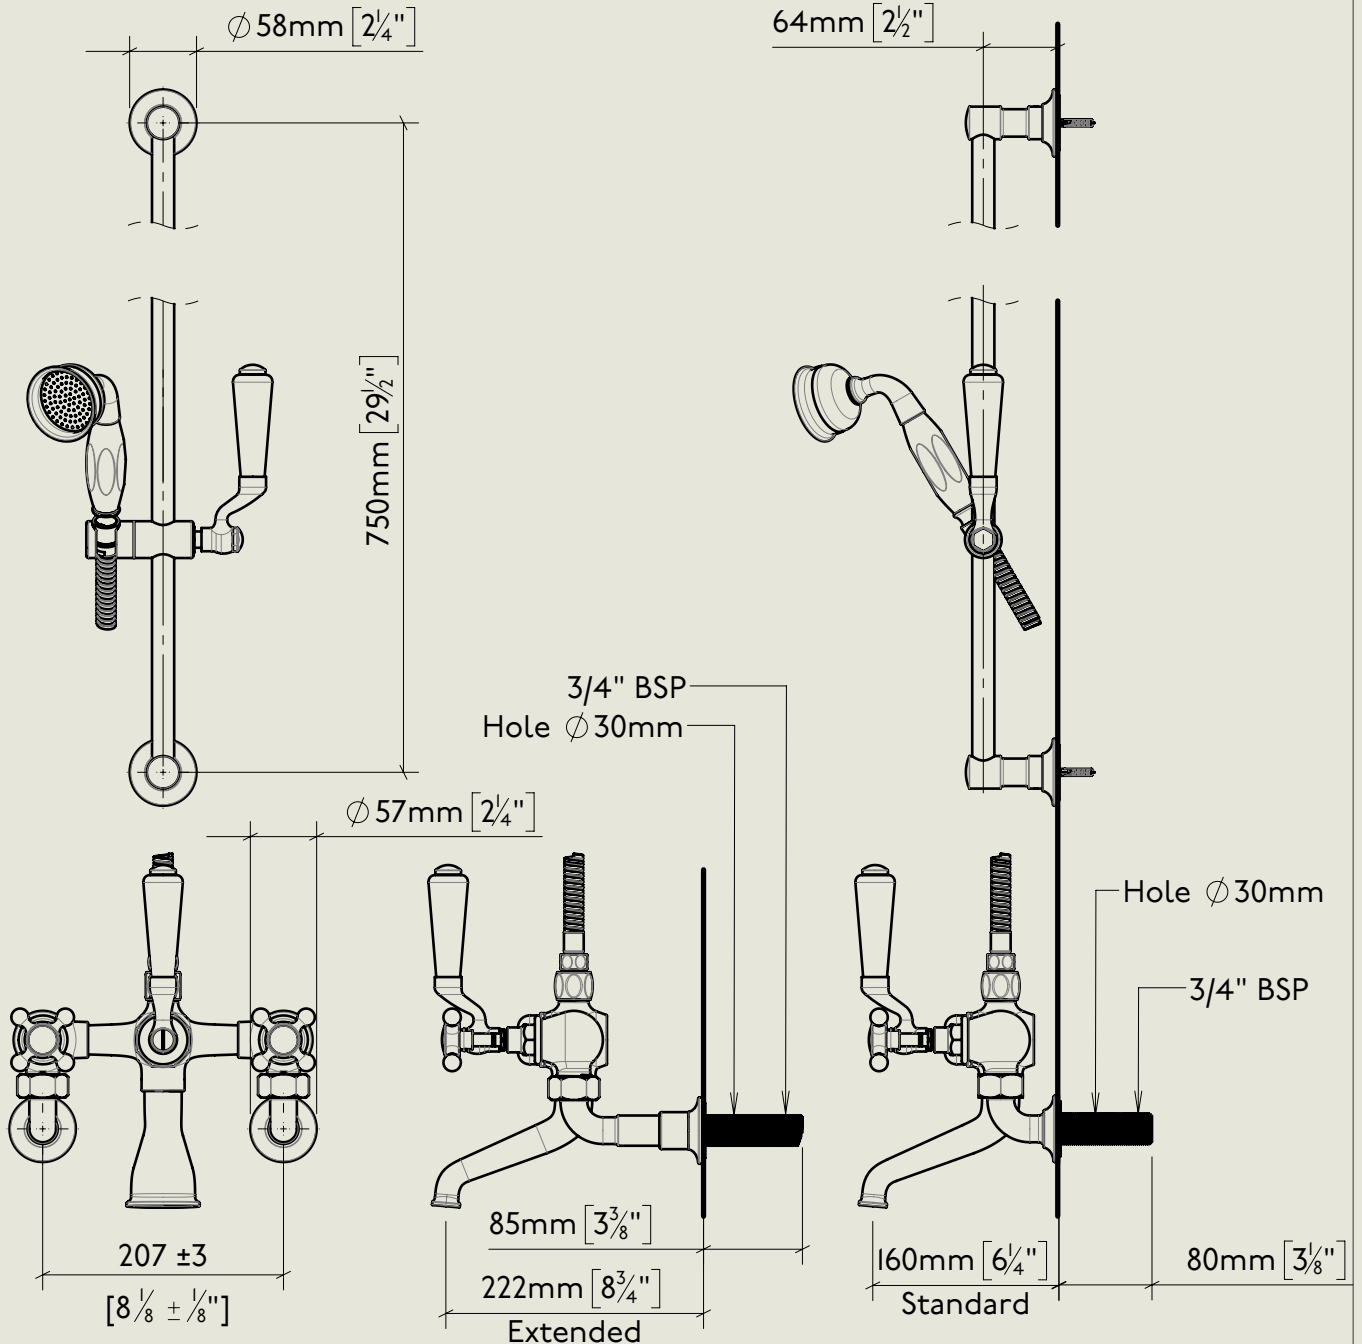

BY APPOINTMENT TO
HER MAJESTY QUEEN ELIZABETH II
MANUFACTURE OF KITCHEN & BATHROOM TAPS & MIXERS
BARBER WILSONS & CO. LTD
LONDON

LONDON

BARBER WILSONS & CO

EST. 1905

American adapters fitted as standard when purchased via BW&Co USA

Model No.

R4306-1890

Description

Regent 4306, 1890's Style
Wall Mounted Bath/Spray Mixer Tap
with Slider Bar

Complete

BY APPOINTMENT TO
HER MAJESTY QUEEN ELIZABETH II
MANUFACTURE OF KITCHEN & BATHROOM TAPS & MIXERS
BARBER WILSONS & CO. LTD
LONDON

LONDON BARBER WILSONS & CO EST. 1905

American adapters fitted as standard when purchased via BW&Co USA

| Model No. | Description | |
|------------|-------------|-------------|
| TT-2882IBW | Slider Rail | Slider Rail |