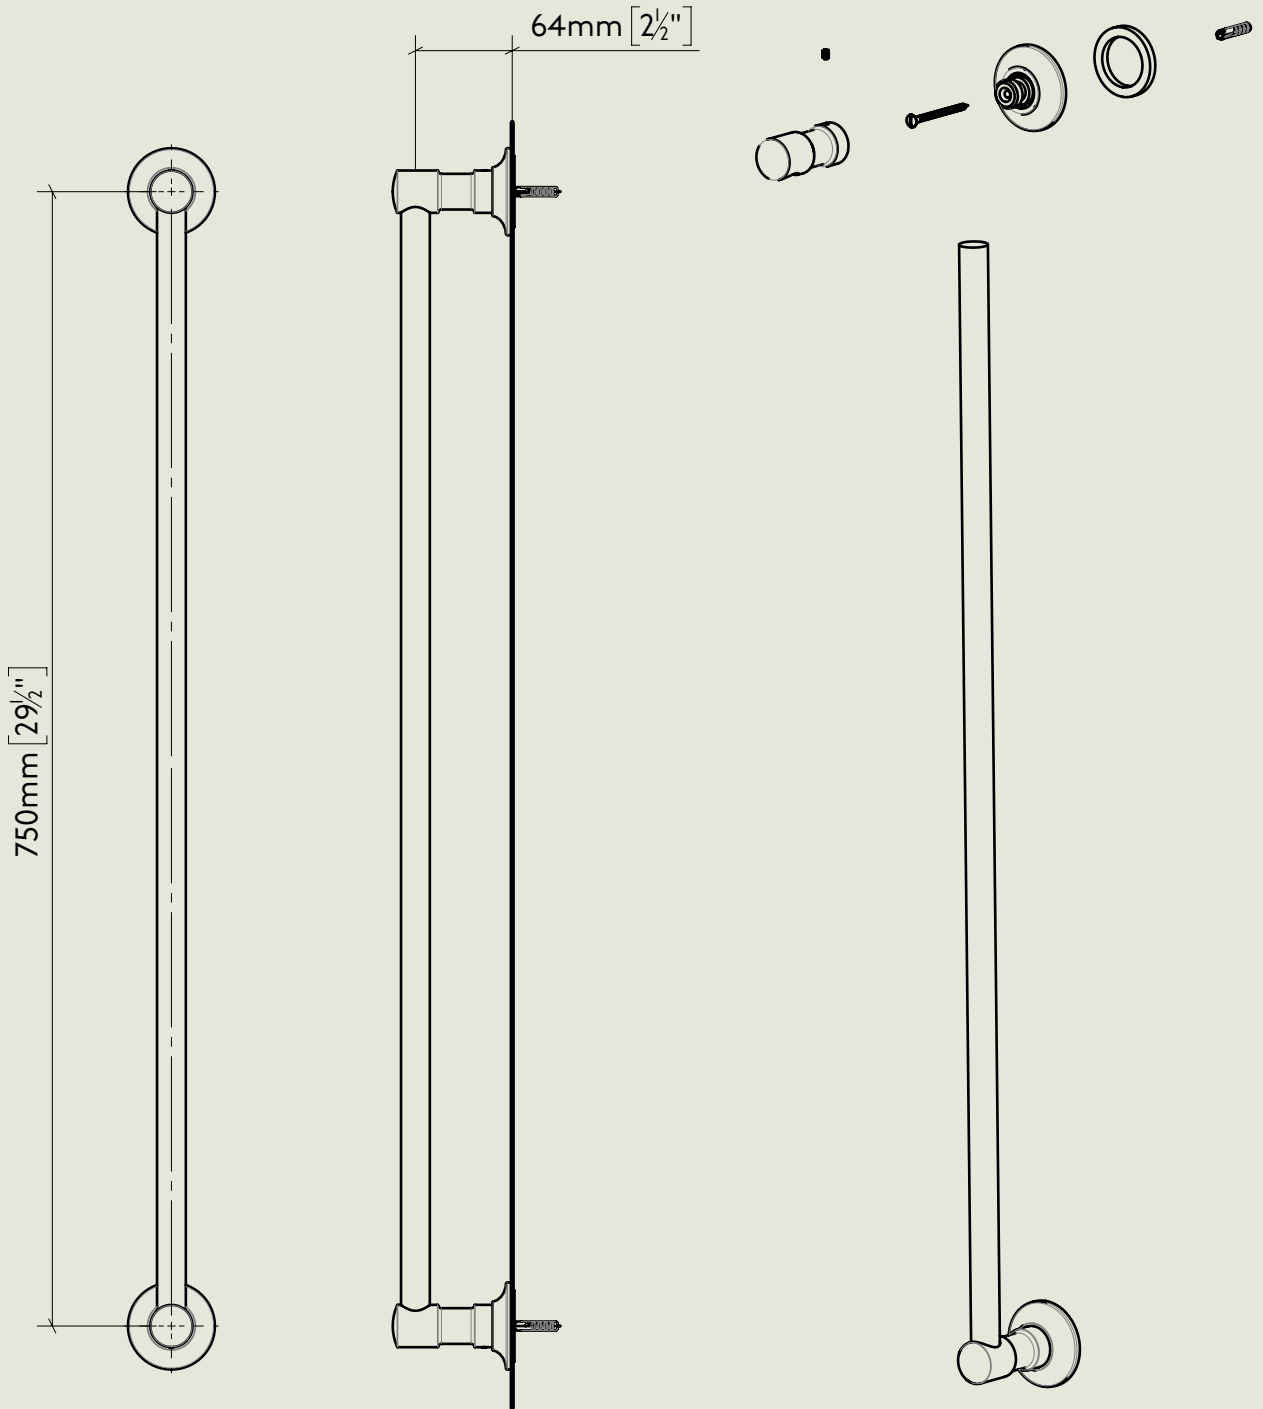

Model No.

R4306-1890

Description

Regent 4306, 1890's Style
Wall Mounted Bath/Spray Mixer Tap
with Slider Bar

Complete

BY APPOINTMENT TO
HER MAJESTY QUEEN ELIZABETH II
MANUFACTURE OF KITCHEN & BATHROOM TAPS & MIXERS
BARBER WILSONS & CO. LTD
LONDON

LONDON BARBER WILSONS & CO EST. 1905

American adapters fitted as standard when purchased via BW&Co USA

| Model No. | Description | |
|------------|-------------|-------------|
| TT-2882IBW | Slider Rail | Slider Rail |