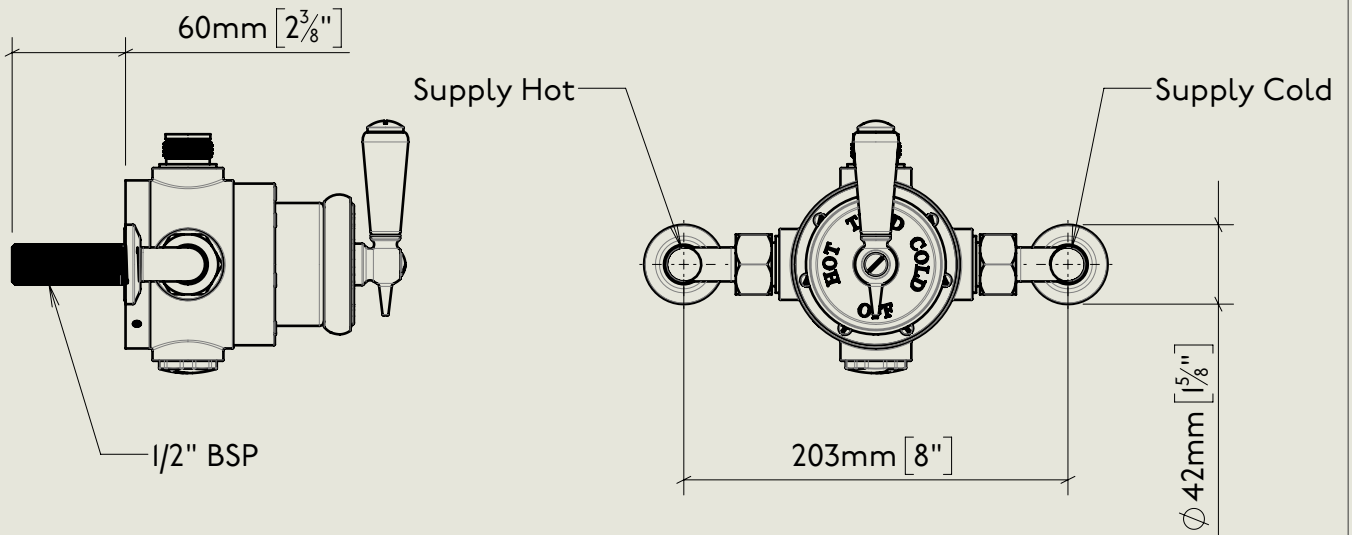

BY APPOINTMENT TO
HER MAJESTY QUEEN ELIZABETH II
MANUFACTURE OF KITCHEN & BATHROOM TAPS & MIXERS
BARBER WILSONS & CO. LTD
LONDON

LONDON **BARBER WILSONS & CO** EST. 1905

American adapters fitted as standard when purchased via BW&Co USA

Model No. RPS53	Description Regent PS53 Exposed Regent Thermostatic Shower Valve, 1/2" BSP Tail Inlet	Thermostat