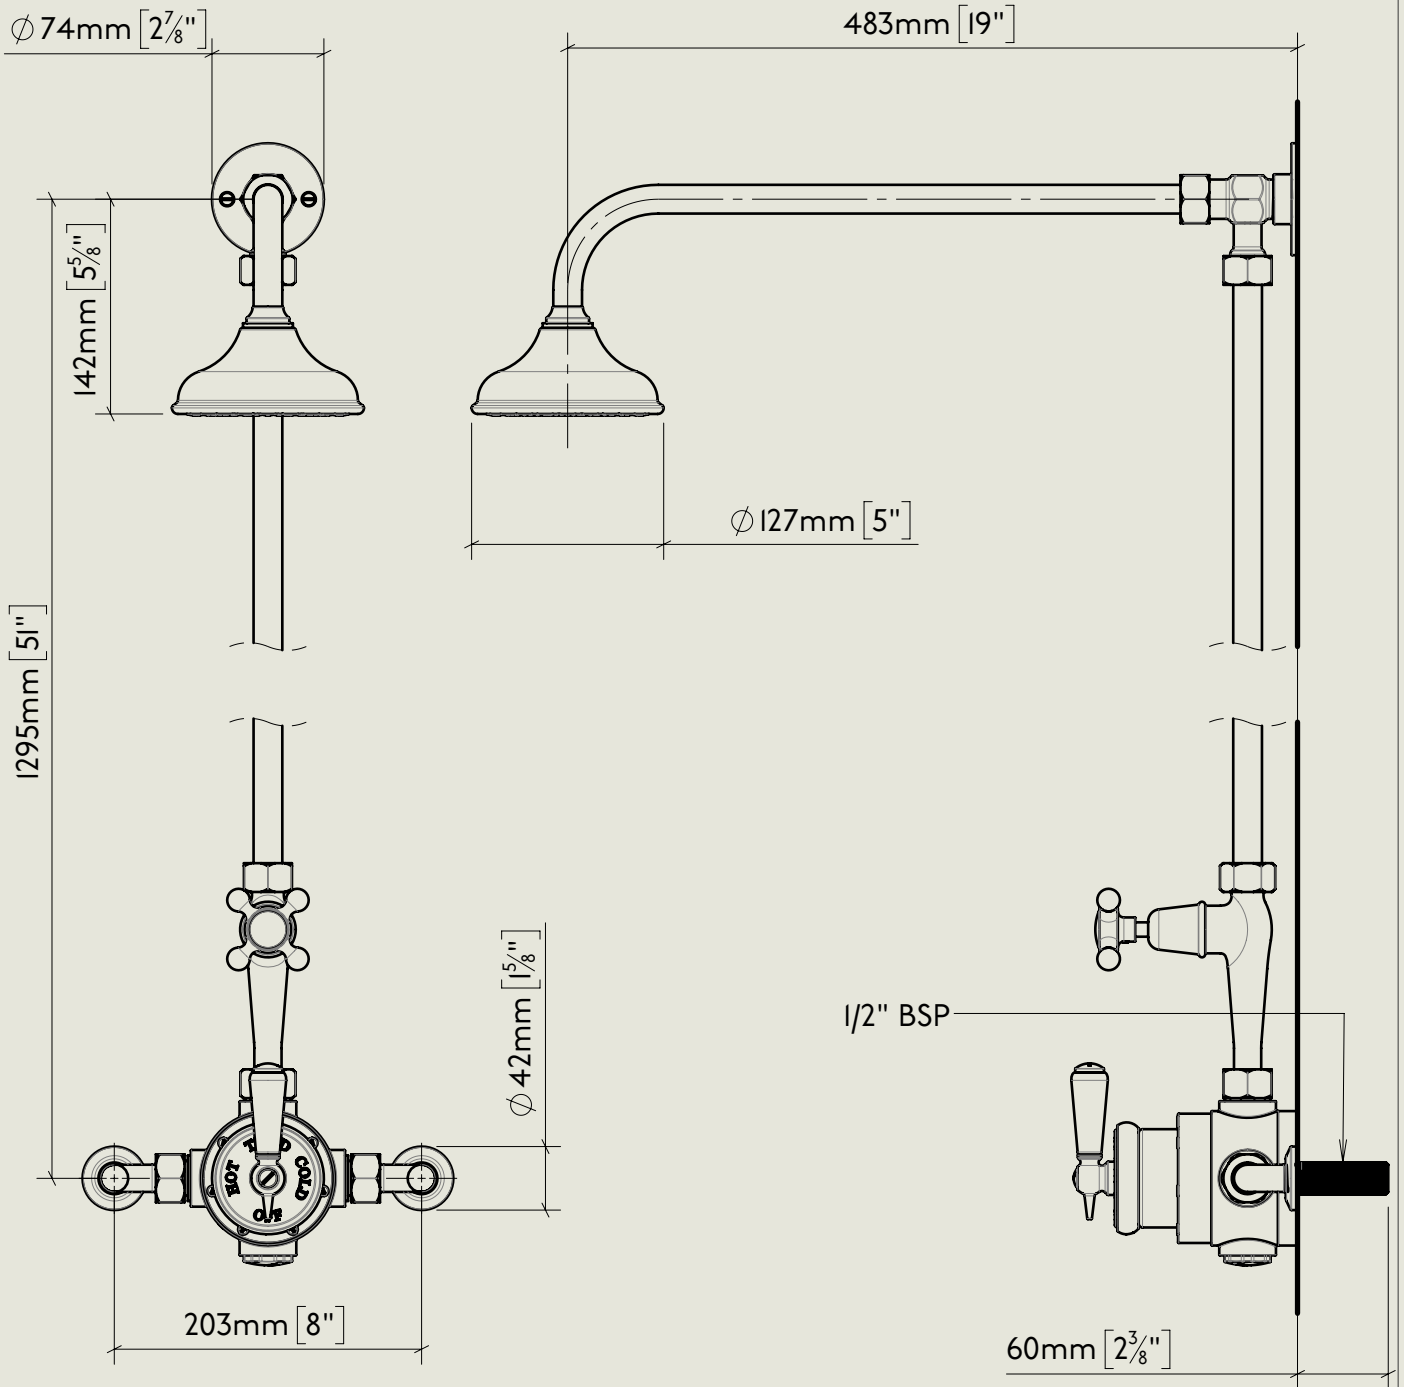

BY APPOINTMENT TO
HER MAJESTY QUEEN ELIZABETH II
MANUFACTURE OF KITCHEN & BATHROOM TAPS & MIXERS
BARBER WILSONS & CO. LTD
LONDON

LONDON

BARBER WILSONS & CO

EST. 1905

American adapters fitted as standard when purchased via BW&Co USA

Model No. R5700-1900	Description Regent 5700, 1900's Style Exposed Thermostatic Shower with Drench Head Rose, 1/2" BSP Tail Inlet	Complete