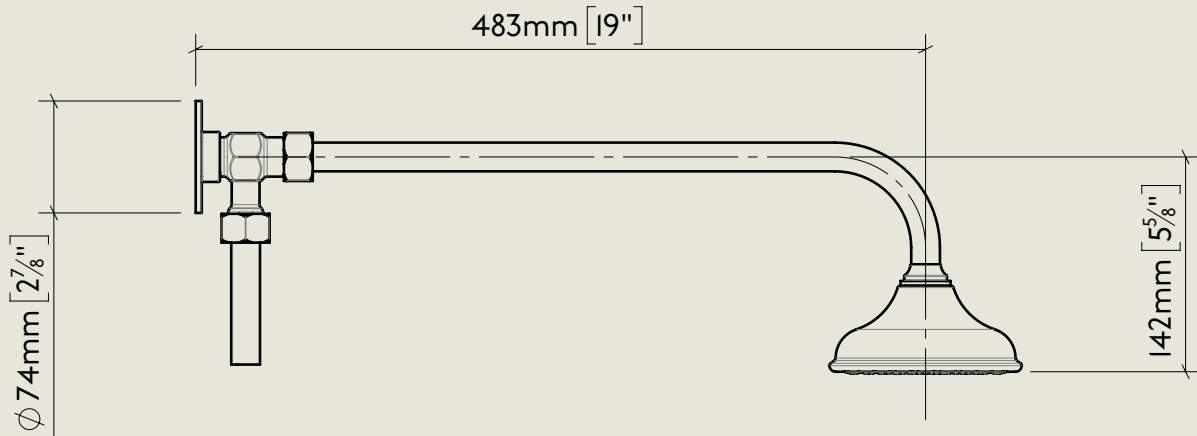

BY APPOINTMENT TO
HER MAJESTY QUEEN ELIZABETH II
MANUFACTURE OF KITCHEN & BATHROOM TAPS & MIXERS
BARBER WILSONS & CO. LTD
LONDON

LONDON

BARBER WILSONS & CO

EST. 1905

American adapters fitted as standard when purchased via BW&Co USA

Model No.	Description	
PS40A-PS29S / PS10	Exposed Back Plate and Seventeen and a Half Inch Shower Arm with Fixed Drench Head Rose 5"	Headwork