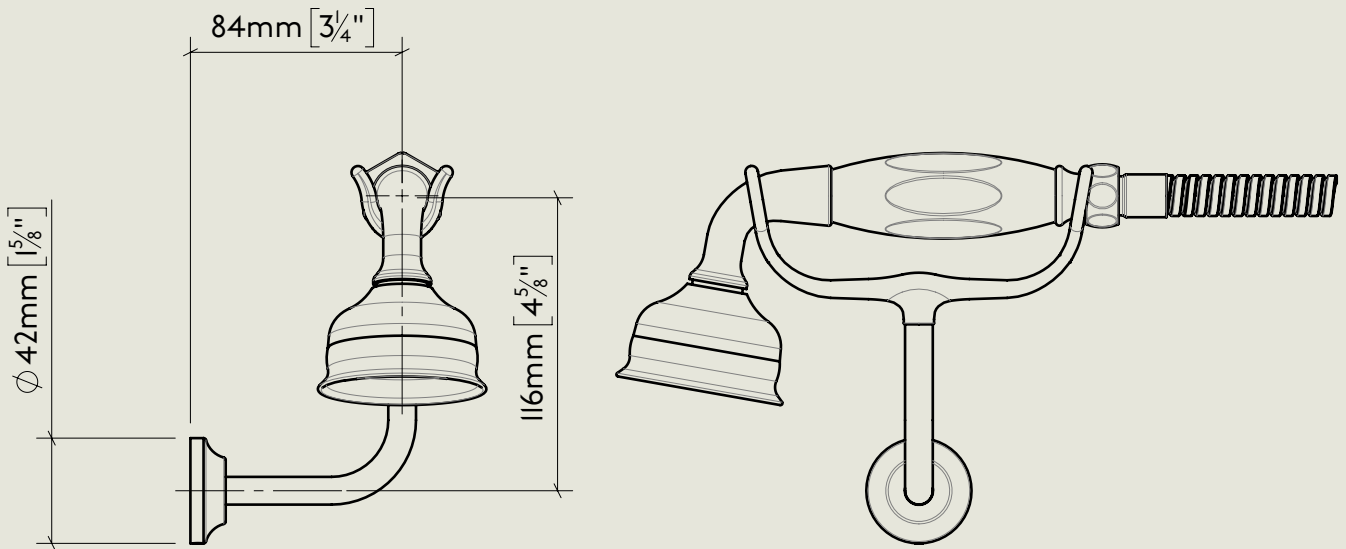

Model No.	Description	
PS40A-PS29S / PS10	Exposed Back Plate and Seventeen and a Half Inch Shower Arm with Fixed Drench Head Rose 5"	Headwork

BY APPOINTMENT TO
HER MAJESTY QUEEN ELIZABETH II
MANUFACTURE OF KITCHEN & BATHROOM TAPS & MIXERS
BARBER WILSONS & CO. LTD
LONDON

LONDON BARBER WILSONS & CO EST. 1905

American adapters fitted as standard when purchased via BW&Co USA

Model No.	Description	
-	Exposed Shower Control Valve I890	Control Valve

BY APPOINTMENT TO
HER MAJESTY QUEEN ELIZABETH II
MANUFACTURE OF KITCHEN & BATHROOM TAPS & MIXERS
BARBER WILSONS & CO. LTD
LONDON

LONDON BARBER WILSONS & CO EST. 1905

American adapters fitted as standard when purchased via BW&Co USA

Model No.	Description	
-	Exposed Shower Control Valve I890	Control Valve Hose

BY APPOINTMENT TO
HER MAJESTY QUEEN ELIZABETH II
MANUFACTURE OF KITCHEN & BATHROOM TAPS & MIXERS
BARBER WILSONS & CO. LTD
LONDON

LONDON BARBER WILSONS & CO EST. 1905

American adapters fitted as standard when purchased via BW&Co USA

Model No.	Description	
-	Handspray Set on Cradle	Hand Spray