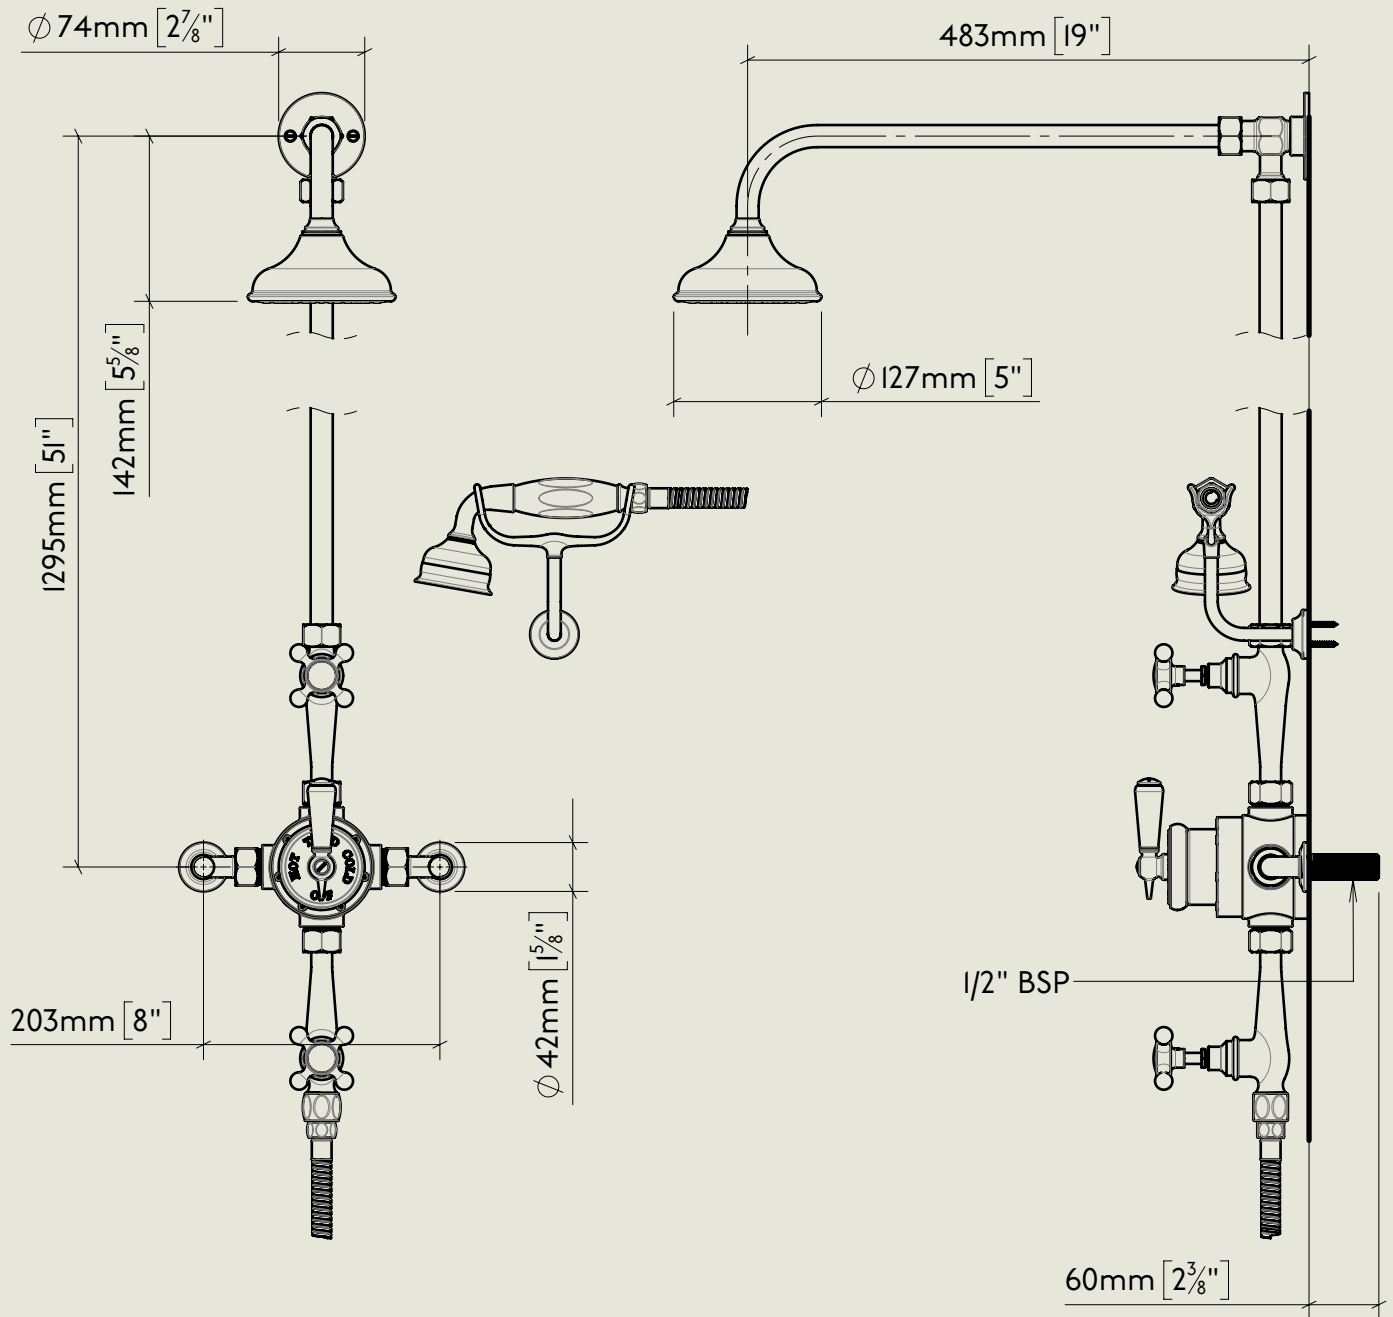

BY APPOINTMENT TO
HER MAJESTY QUEEN ELIZABETH II
MANUFACTURE OF KITCHEN & BATHROOM TAPS & MIXERS
BARBER WILSONS & CO. LTD
LONDON

LONDON

BARBER WILSONS & CO

EST. 1905

American adapters fitted as standard when purchased via BW&Co USA

Model No. R5702-1890	Description Regent 5702, 1890's Style Exposed Thermostatic shower with Separate Valves for Overhead Shower and Hand Spray, $1/2\text{''}$ BSP Tail Inlet	Complete