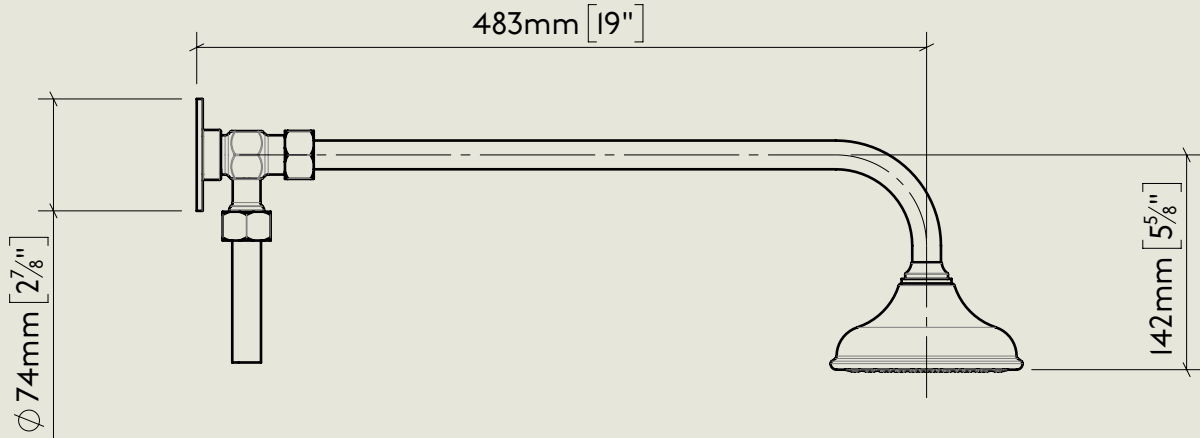

BY APPOINTMENT TO
HER MAJESTY QUEEN ELIZABETH II
MANUFACTURE OF KITCHEN & BATHROOM TAPS & MIXERS
BARBER WILSONS & CO. LTD
LONDON

LONDON BARBER WILSONS & CO EST. 1905

American adapters fitted as standard when purchased via BW&Co USA

Model No.	Description	
PS40A-PS29S / PS10	Exposed Back Plate and Seventeen and a Half Inch Shower Arm with Fixed Drench Head Rose 5"	Headwork