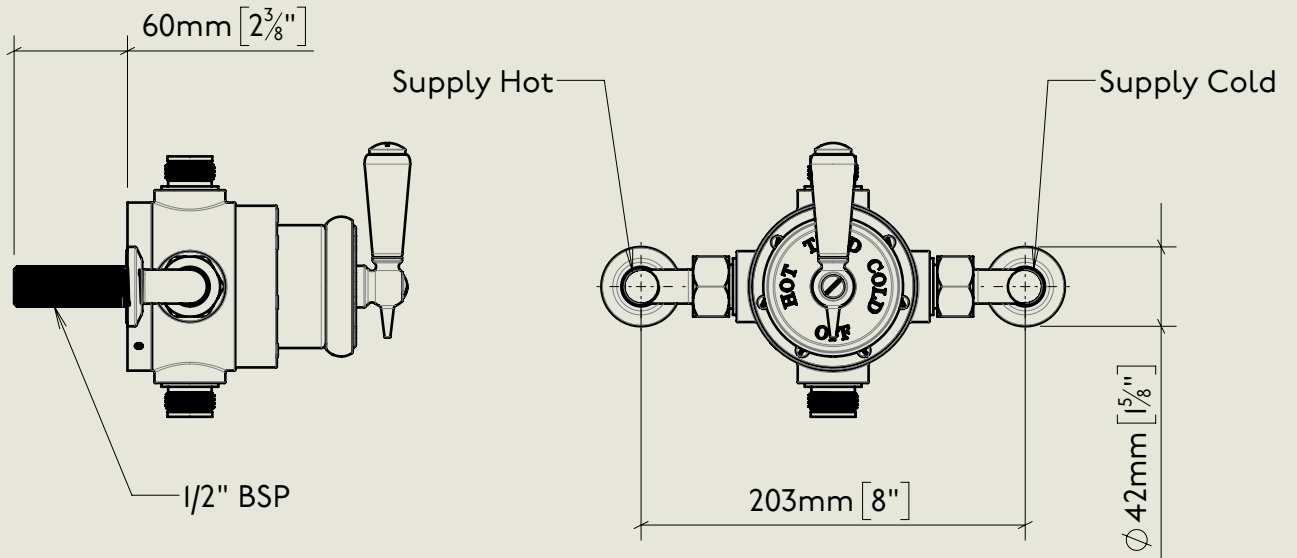

BY APPOINTMENT TO
HER MAJESTY QUEEN ELIZABETH II
MANUFACTURE OF KITCHEN & BATHROOM TAPS & MIXERS
BARBER WILSONS & CO. LTD
LONDON

LONDON **BARBER WILSONS & CO** EST. 1905

American adapters fitted as standard when purchased via BW&Co USA

Model No. RPS53	Description Regent PS53 Exposed Regent Thermostatic Shower Valve, 1/2" BSP Tail Inlet	Thermostat