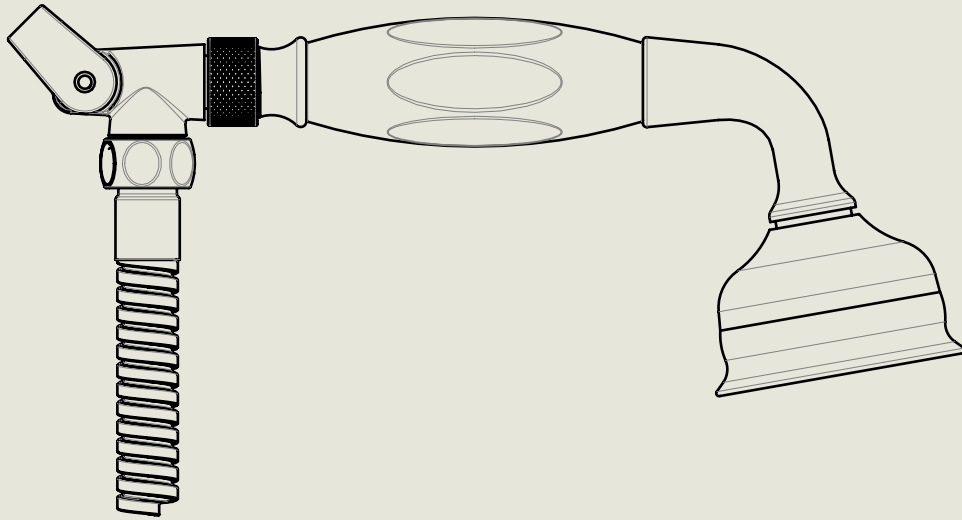

Model No.

R5704-1900

Description

Regent 5704, 1900's Style
Exposed Regent Thermostatic Valve with Triple
Control Shower and Hand Spray on Slider Riser,
 $1/2\text{''}$ BSP Tail Inlet

Complete

BY APPOINTMENT TO
HER MAJESTY QUEEN ELIZABETH II
MANUFACTURE OF KITCHEN & BATHROOM TAPS & MIXERS
BARBER WILSONS & CO. LTD
LONDON

Model No.	Description	
PS40A-PS29S / PS10	Exposed Back Plate and Seventeen and a Half Inch Shower Arm with Fixed Drench Head Rose 5"	Headwork

BY APPOINTMENT TO
HER MAJESTY QUEEN ELIZABETH II
MANUFACTURE OF KITCHEN & BATHROOM TAPS & MIXERS
BARBER WILSONS & CO. LTD
LONDON

LONDON BARBER WILSONS & CO EST. 1905

American adapters fitted as standard when purchased via BW&Co USA

Model No.	Description	
-	Exposed Shower Control Valve 1900	Control Valve Hose

BY APPOINTMENT TO
HER MAJESTY QUEEN ELIZABETH II
MANUFACTURE OF KITCHEN & BATHROOM TAPS & MIXERS
BARBER WILSONS & CO. LTD
LONDON

LONDON BARBER WILSONS & CO EST. 1905

American adapters fitted as standard when purchased via BW&Co USA

Model No. -	Description Hand Spray, Rose and Flexible Hose on a Swivel Hook	Hand Spray
--------------------	--	------------