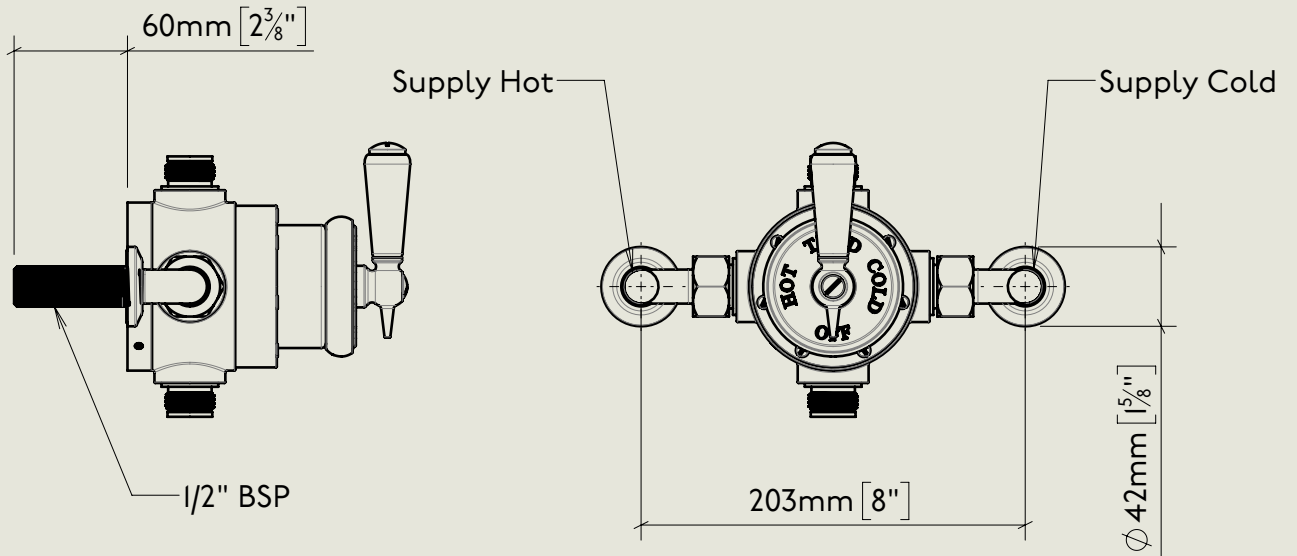

Model No.

R5704-1900

Description

Regent 5704, 1900's Style
Exposed Regent Thermostatic Valve with Triple
Control Shower and Hand Spray on Slider Riser,
 $1/2\text{''}$ BSP Tail Inlet

Complete

BY APPOINTMENT TO
HER MAJESTY QUEEN ELIZABETH II
MANUFACTURE OF KITCHEN & BATHROOM TAPS & MIXERS
BARBER WILSONS & CO. LTD
LONDON

LONDON **BARBER WILSONS & CO** EST. 1905

American adapters fitted as standard when purchased via BW&Co USA

<p>Model No.</p> <p>RPS53</p>	<p>Description</p> <p>Regent PS53 Exposed Regent Thermostatic Shower Valve, 1/2" BSP Tail Inlet</p>	<p>Thermostat</p>
-------------------------------	---	-------------------

Model No.	Description	
PS40A-PS29S / PS10	Exposed Back Plate and Seventeen and a Half Inch Shower Arm with Fixed Drench Head Rose 5"	Headwork

BY APPOINTMENT TO
HER MAJESTY QUEEN ELIZABETH II
MANUFACTURE OF KITCHEN & BATHROOM TAPS & MIXERS
BARBER WILSONS & CO. LTD
LONDON