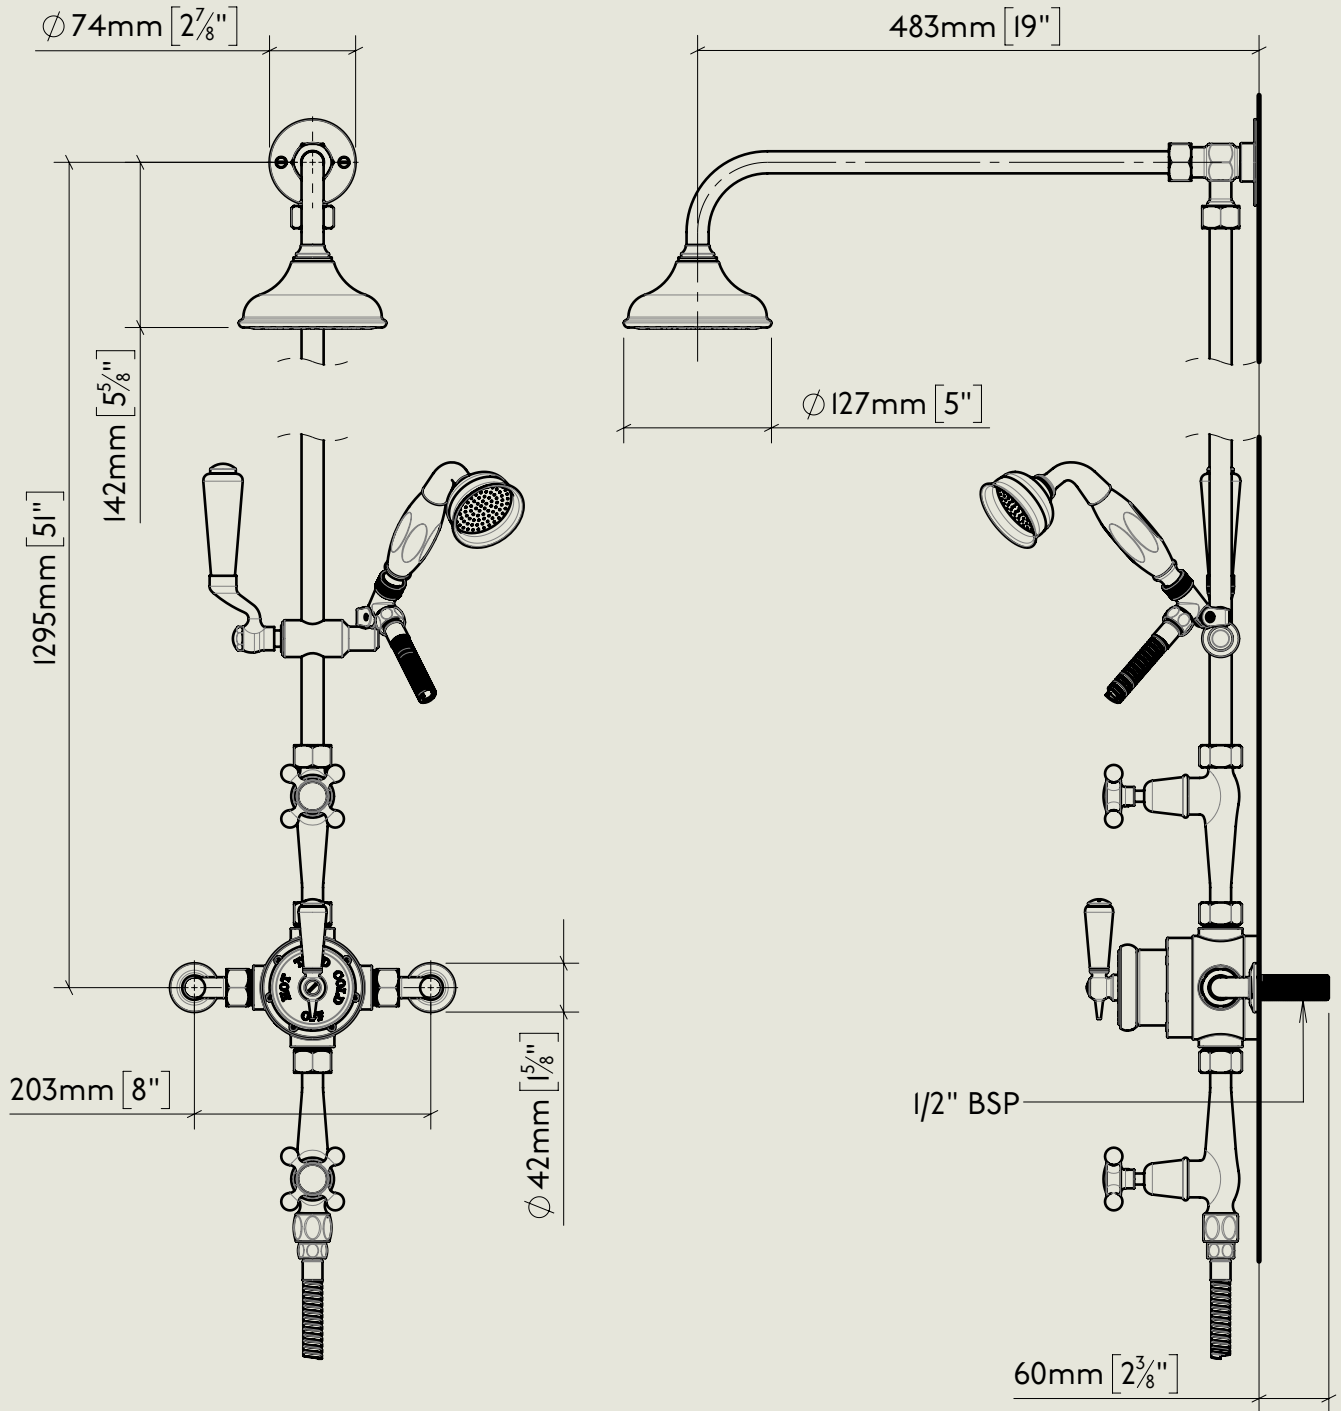

BY APPOINTMENT TO
HER MAJESTY QUEEN ELIZABETH II
MANUFACTURE OF KITCHEN & BATHROOM TAPS & MIXERS
BARBER WILSONS & CO. LTD
LONDON

LONDON

BARBER WILSONS & CO

EST. 1905

American adapters fitted as standard when purchased via BW&Co USA

Model No.

R5704-1900

Description

Regent 5704, 1900's Style
Exposed Regent Thermostatic Valve with Triple
Control Shower and Hand Spray on Slider Riser,
 $1/2\text{''}$ BSP Tail Inlet

Complete