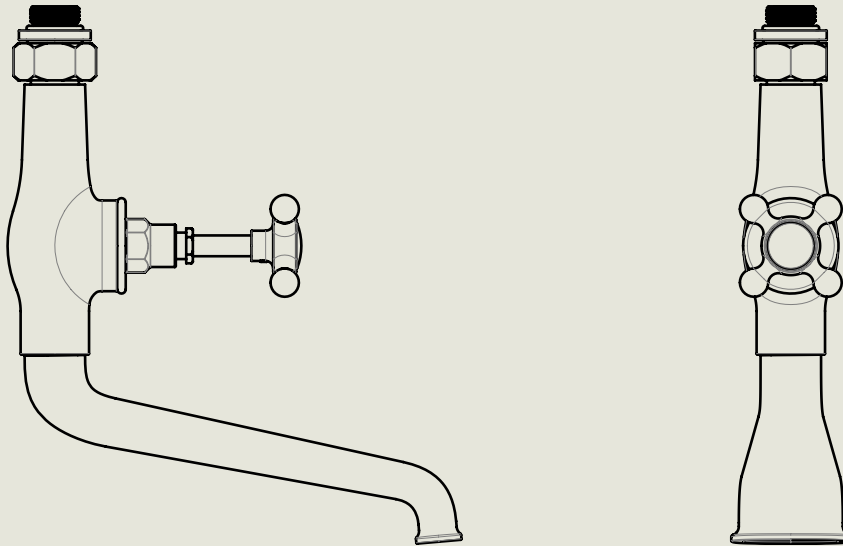

BY APPOINTMENT TO
HER MAJESTY QUEEN ELIZABETH II
MANUFACTURE OF KITCHEN & BATHROOM TAPS & MIXERS
BARBER WILSONS & CO. LTD
LONDON

LONDON BARBER WILSONS & CO EST. 1905

American adapters fitted as standard when purchased via BW&Co USA

Model No.	Description	
-	Bath Filler-1890	Filler Spout