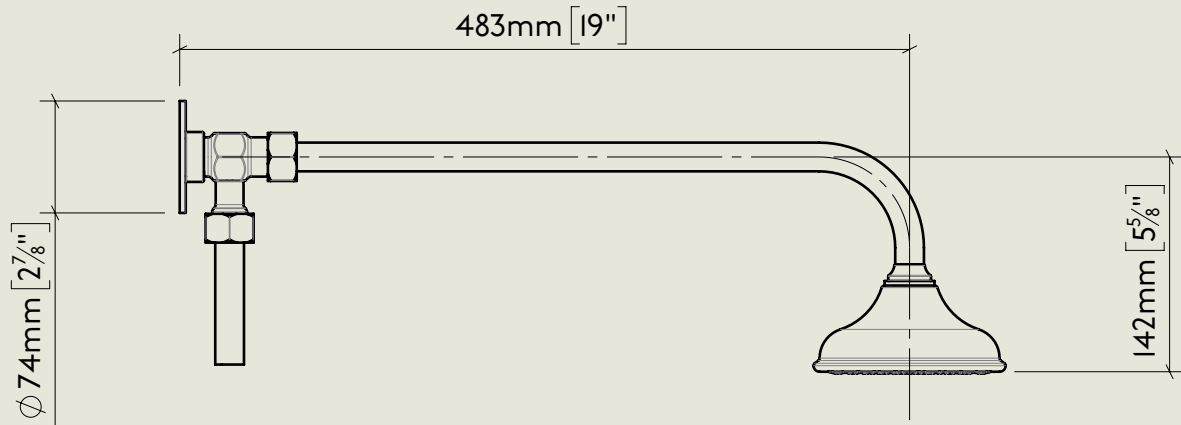

Model No.	Description	
RPS53	Regent PS53 Exposed Regent Thermostatic Shower Valve, 1/2" BSP Tail Inlet	Thermostat

BY APPOINTMENT TO
HER MAJESTY QUEEN ELIZABETH II
MANUFACTURE OF KITCHEN & BATHROOM TAPS & MIXERS
BARBER WILSONS & CO. LTD
LONDON

LONDON

BARBER WILSONS & CO

EST. 1905

American adapters fitted as standard when purchased via BW&Co USA

Model No.	Description	
PS40A-PS29S / PS10	Exposed Back Plate and Seventeen and a Half Inch Shower Arm with Fixed Drench Head Rose 5"	Headwork