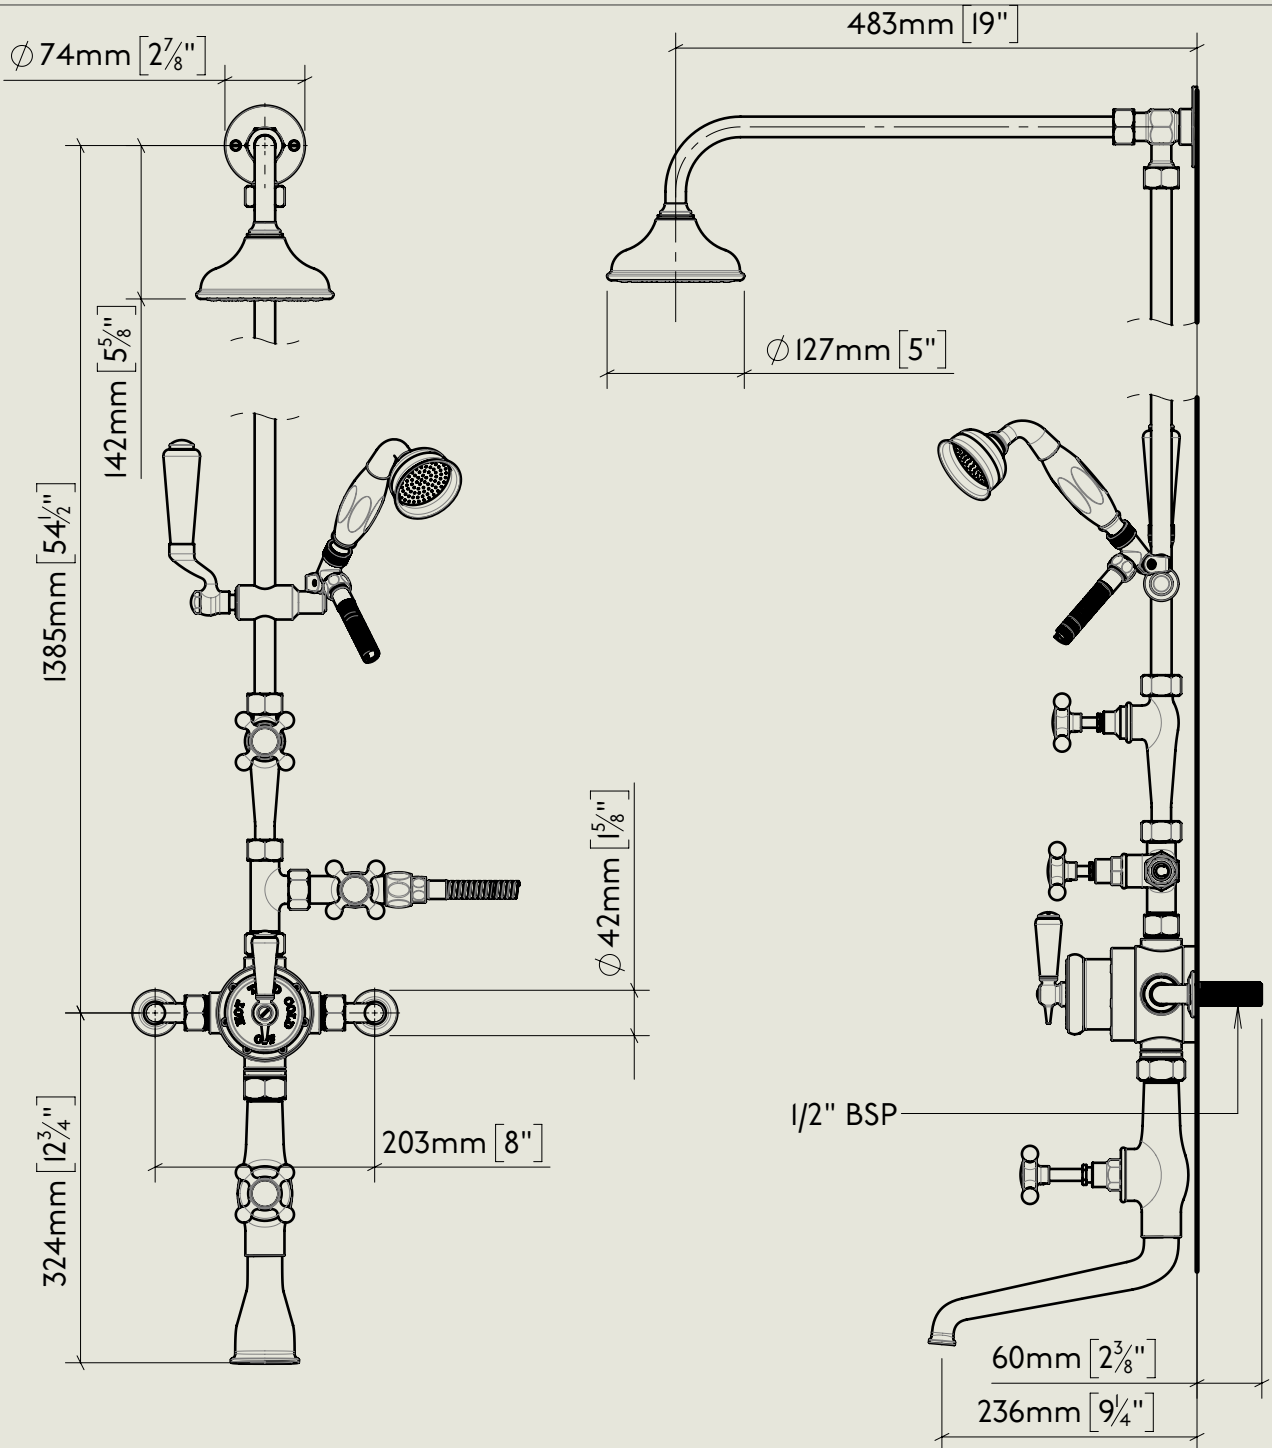

BY APPOINTMENT TO
HER MAJESTY QUEEN ELIZABETH II
MANUFACTURE OF KITCHEN & BATHROOM TAPS & MIXERS
BARBER WILSONS & CO. LTD
LONDON

LONDON **BARBER WILSONS & CO** EST. 1905

American adapters fitted as standard when purchased via BW&Co USA

Model No. R5704BA-1890	Description Regent 5704BA, 1890's Style Exposed Regent Thermostatic Valve with Triple Control Shower/Bath Filler and Hand Spray, 1/2" BSP Tail Inlet	Complete