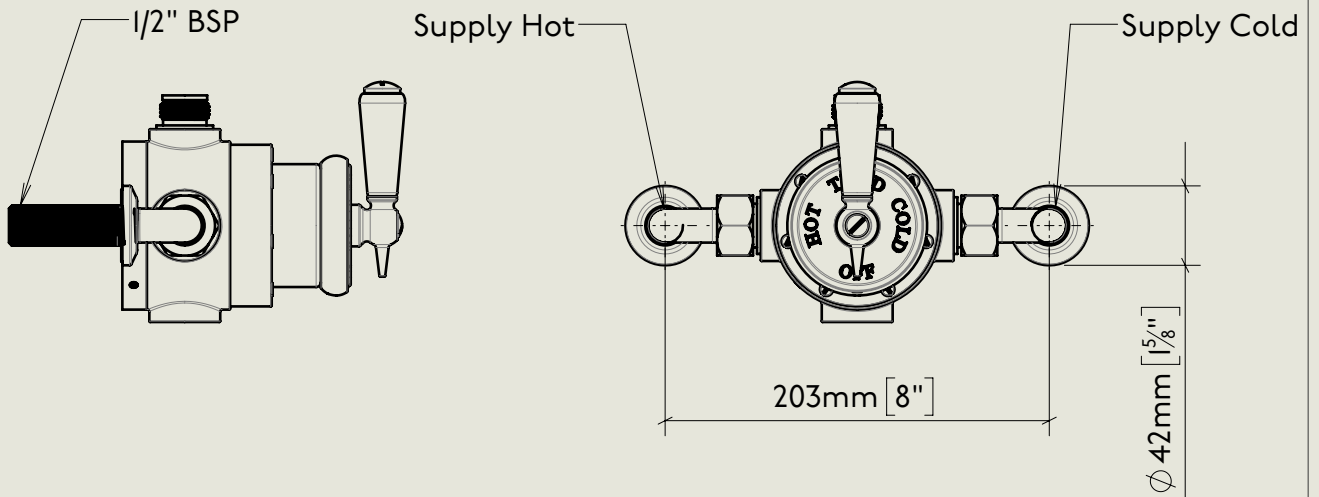

BY APPOINTMENT TO
HER MAJESTY QUEEN ELIZABETH II
MANUFACTURE OF KITCHEN & BATHROOM TAPS & MIXERS
BARBER WILSONS & CO. LTD
LONDON

LONDON **BARBER WILSONS & CO** EST. 1905

American adapters fitted as standard when purchased via BW&Co USA

Model No.	Description	
RPS53	Regent PS53 Exposed Regent Thermostatic Shower Valve, 1/2" BSP Tail Inlet	Thermostat