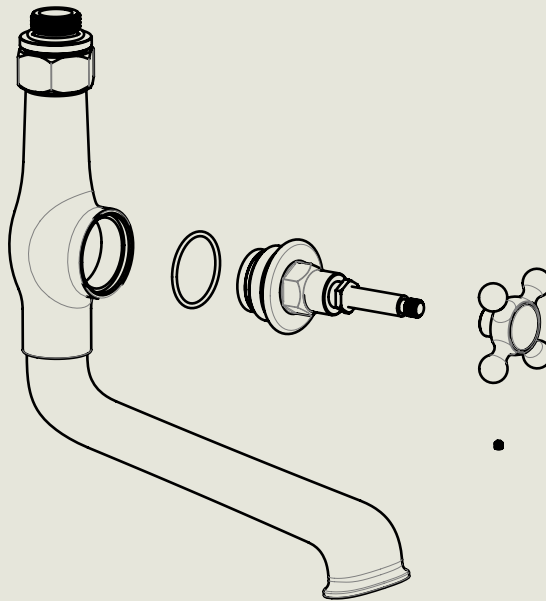

BY APPOINTMENT TO
HER MAJESTY QUEEN ELIZABETH II
MANUFACTURE OF KITCHEN & BATHROOM TAPS & MIXERS
BARBER WILSONS & CO. LTD
LONDON

LONDON BARBER WILSONS & CO EST. 1905

American adapters fitted as standard when purchased via BW&Co USA

Model No.	Description	
-	Bath Filler-1890	Filler Spout