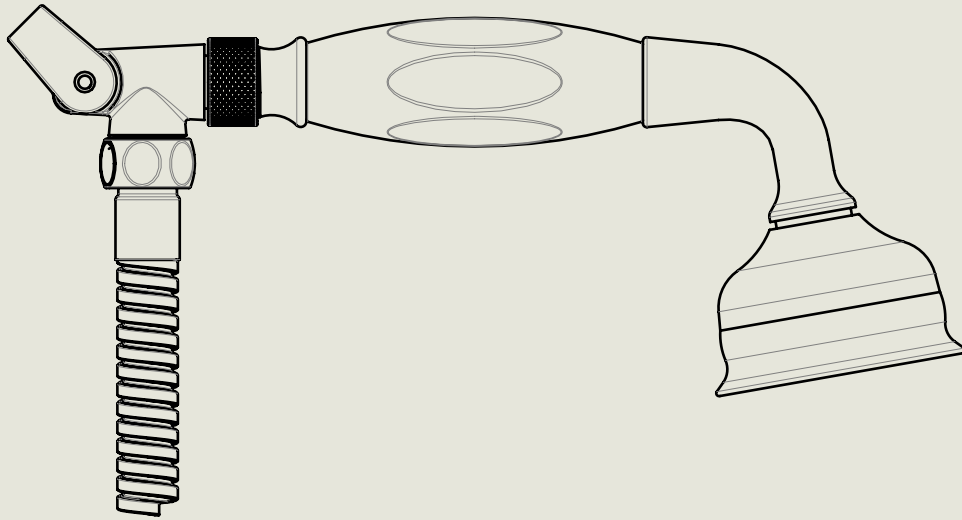

<p>Model No. R5704BA-1890</p>	<p>Description Regent 5704BA, 1890's Style Exposed Regent Thermostatic Valve with Triple Control Shower/Bath Filler and Hand Spray, 1/2" BSP Tail Inlet</p>	<p>Complete</p>
--	---	-----------------

Model No.	Description	
-	Exposed Shower Control Valve I890	Control Valve

BY APPOINTMENT TO
HER MAJESTY QUEEN ELIZABETH II
MANUFACTURE OF KITCHEN & BATHROOM TAPS & MIXERS
BARBER WILSONS & CO. LTD
LONDON

LONDON BARBER WILSONS & CO EST. 1905

American adapters fitted as standard when purchased via BW&Co USA

Model No.	Description	
-	Bath Filler-1890	Filler Spout

BY APPOINTMENT TO
HER MAJESTY QUEEN ELIZABETH II
MANUFACTURE OF KITCHEN & BATHROOM TAPS & MIXERS
BARBER WILSONS & CO. LTD
LONDON

LONDON BARBER WILSONS & CO EST. 1905

American adapters fitted as standard when purchased via BW&Co USA

Model No. -	Description Hand Spray, Rose and Flexible Hose on a Swivel Hook	Hand Spray
--------------------	--	------------