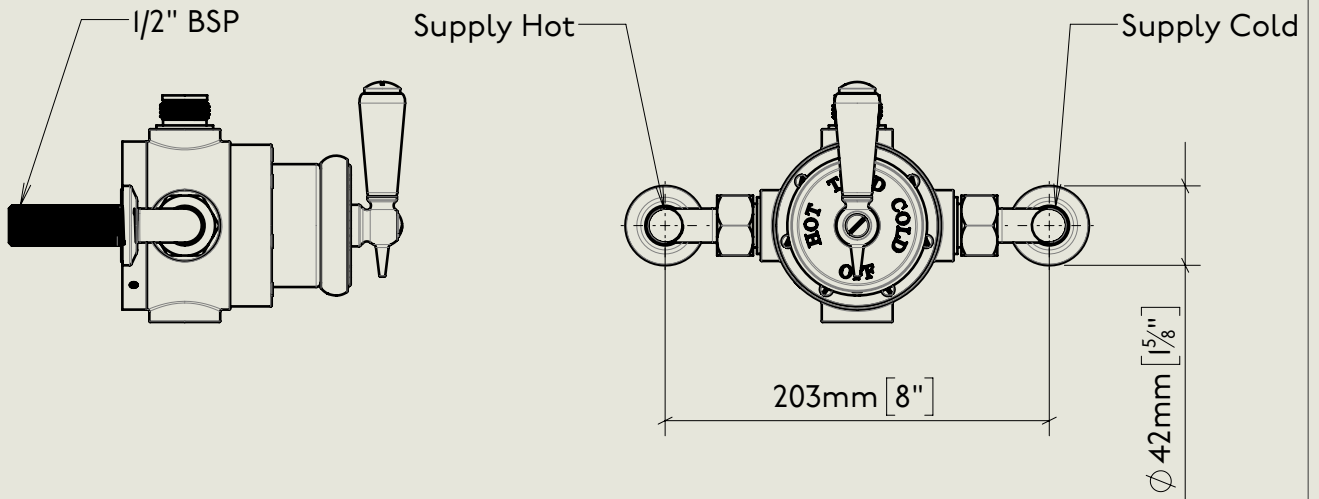

BY APPOINTMENT TO
HER MAJESTY QUEEN ELIZABETH II
MANUFACTURE OF KITCHEN & BATHROOM TAPS & MIXERS
BARBER WILSONS & CO. LTD
LONDON

LONDON **BARBER WILSONS & CO** EST. 1905

American adapters fitted as standard when purchased via BW&Co USA

Model No. RPS53	Description Regent PS53 Exposed Regent Thermostatic Shower Valve, 1/2" BSP Tail Inlet	Thermostat