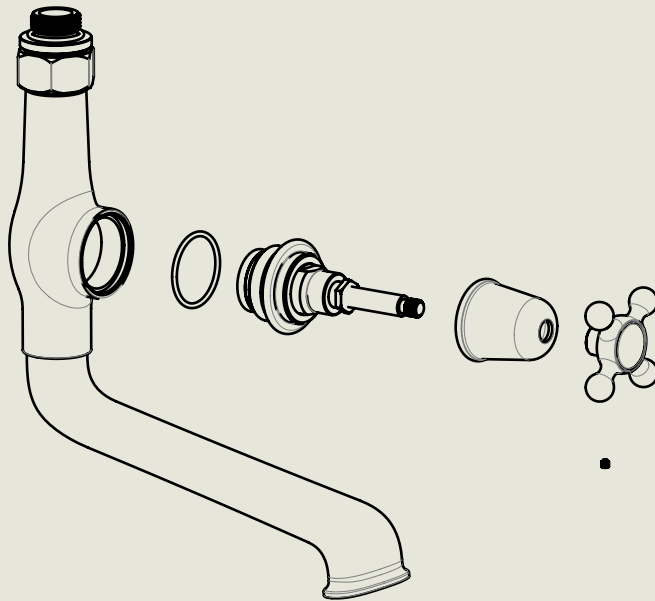

<p>Model No.</p> <p>RPS53</p>	<p>Description</p> <p>Regent PS53 Exposed Regent Thermostatic Shower Valve, 1/2" BSP Tail Inlet</p>	<p>Thermostat</p>
-------------------------------	---	-------------------

Model No.	Description	
PS40A-PS29S / PS10	Exposed Back Plate and Seventeen and a Half Inch Shower Arm with Fixed Drench Head Rose 5"	Headwork

BY APPOINTMENT TO
HER MAJESTY QUEEN ELIZABETH II
MANUFACTURE OF KITCHEN & BATHROOM TAPS & MIXERS
BARBER WILSONS & CO. LTD
LONDON

LONDON BARBER WILSONS & CO EST. 1905

American adapters fitted as standard when purchased via BW&Co USA

Model No.	Description	
-	Exposed Shower Control Valve 1900	Control Valve

BY APPOINTMENT TO
HER MAJESTY QUEEN ELIZABETH II
MANUFACTURE OF KITCHEN & BATHROOM TAPS & MIXERS
BARBER WILSONS & CO. LTD
LONDON

LONDON BARBER WILSONS & CO EST. 1905

American adapters fitted as standard when purchased via BW&Co USA

Model No.	Description	
-	Bath Filler-1900	Filler Spout

BY APPOINTMENT TO
HER MAJESTY QUEEN ELIZABETH II
MANUFACTURE OF KITCHEN & BATHROOM TAPS & MIXERS
BARBER WILSONS & CO. LTD
LONDON