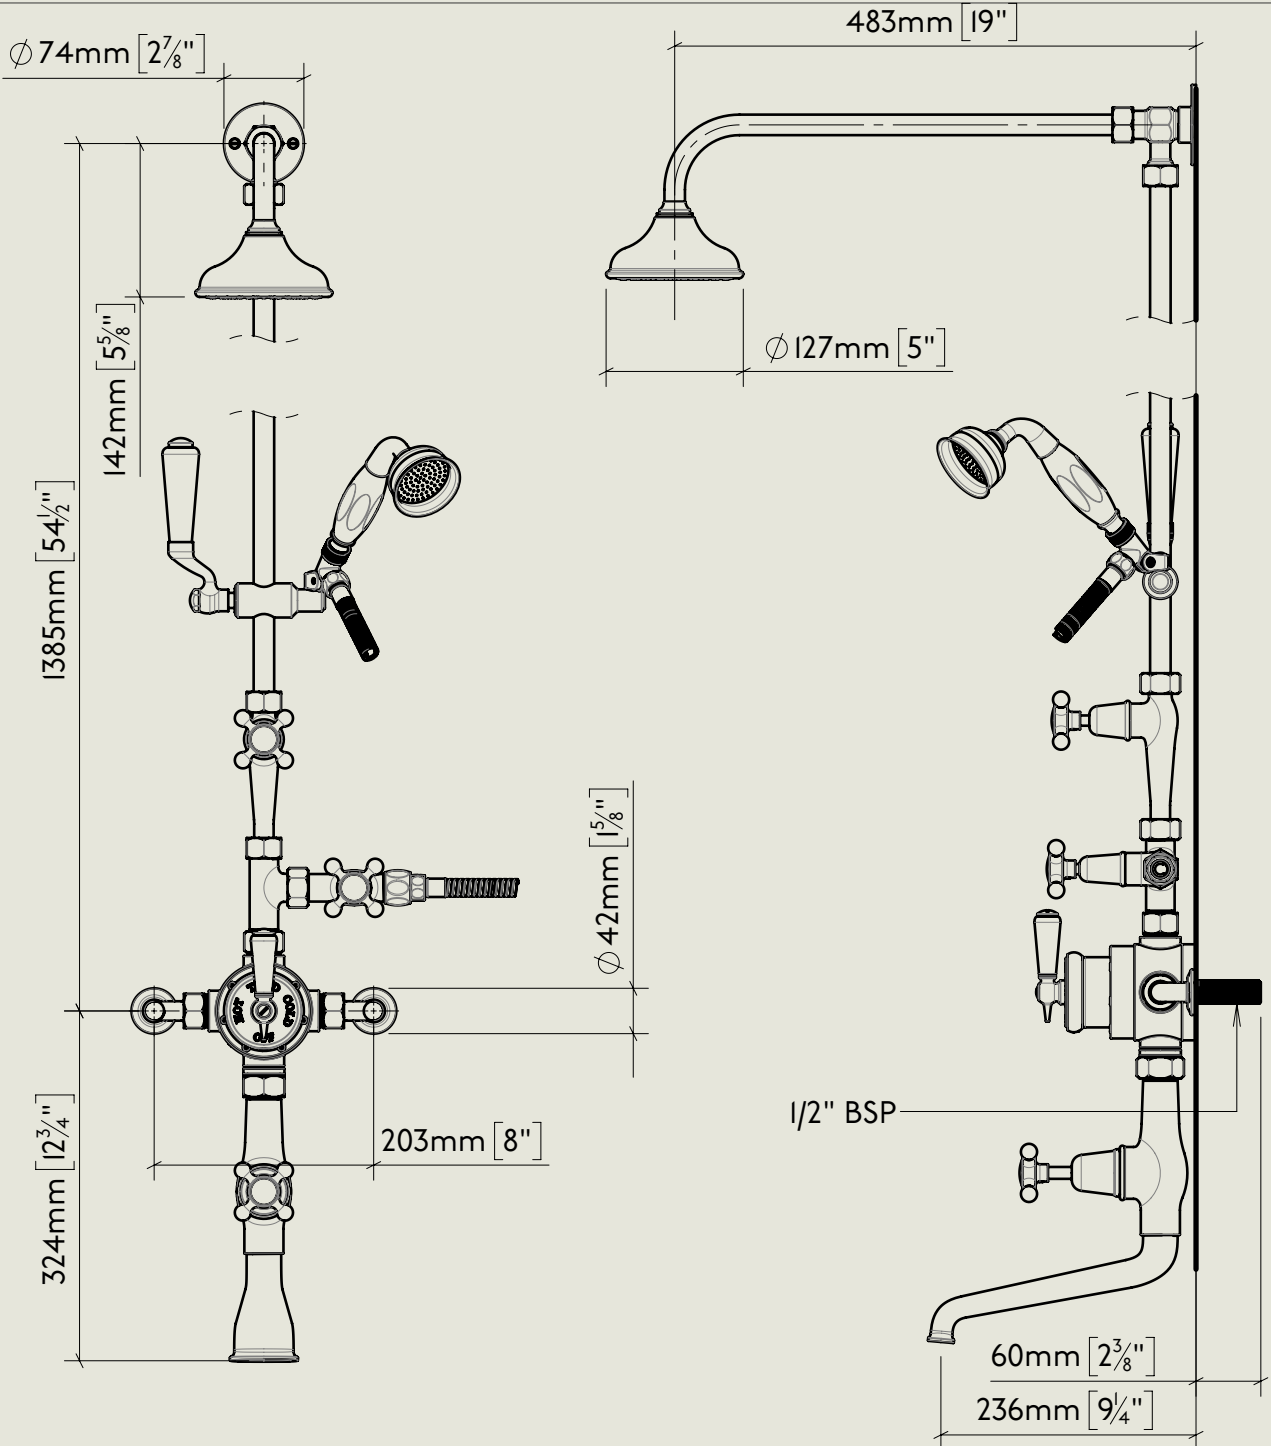

BY APPOINTMENT TO
HER MAJESTY QUEEN ELIZABETH II
MANUFACTURE OF KITCHEN & BATHROOM TAPS & MIXERS
BARBER WILSONS & CO. LTD
LONDON

LONDON **BARBER WILSONS & CO** EST. 1905

American adapters fitted as standard when purchased via BW&Co USA

Model No. R5704BA-1900	Description Regent 5704BA, 1900's Style Exposed Regent Thermostatic Valve with Triple Control Shower/Bath Filler and Hand Spray, 1/2" BSP Tail Inlet	Complete