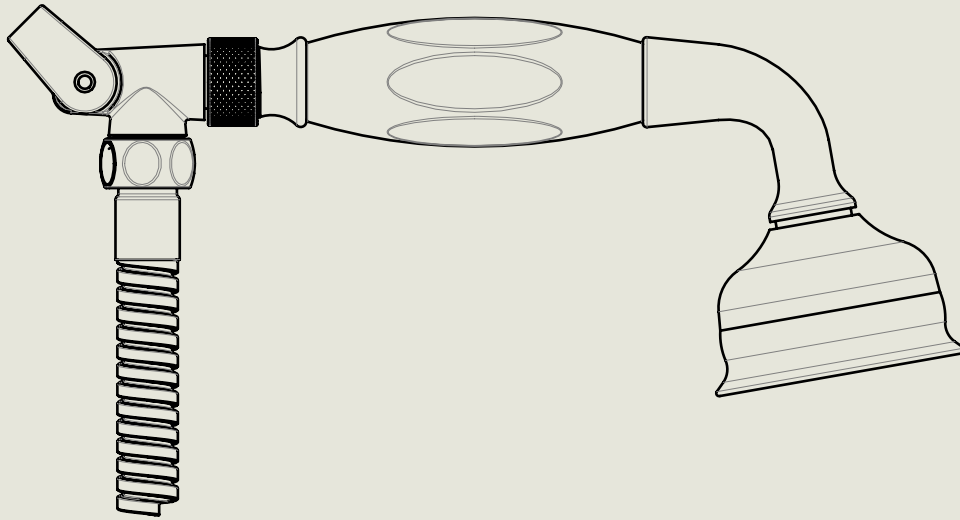

<p>Model No. R5704BA-1900</p>	<p>Description Regent 5704BA, 1900's Style Exposed Regent Thermostatic Valve with Triple Control Shower/Bath Filler and Hand Spray, 1/2" BSP Tail Inlet</p>	<p>Complete</p>
--	---	-----------------

Model No.	Description	
PS40A-PS29S / PS10	Exposed Back Plate and Seventeen and a Half Inch Shower Arm with Fixed Drench Head Rose 5"	Headwork

BY APPOINTMENT TO
HER MAJESTY QUEEN ELIZABETH II
MANUFACTURE OF KITCHEN & BATHROOM TAPS & MIXERS
BARBER WILSONS & CO. LTD
LONDON

LONDON BARBER WILSONS & CO EST. 1905

American adapters fitted as standard when purchased via BW&Co USA

Model No.	Description	
-	Bath Filler-1900	Filler Spout

BY APPOINTMENT TO
HER MAJESTY QUEEN ELIZABETH II
MANUFACTURE OF KITCHEN & BATHROOM TAPS & MIXERS
BARBER WILSONS & CO. LTD
LONDON

LONDON BARBER WILSONS & CO EST. 1905

American adapters fitted as standard when purchased via BW&Co USA

Model No. -	Description Hand Spray, Rose and Flexible Hose on a Swivel Hook	Hand Spray
--------------------	--	------------