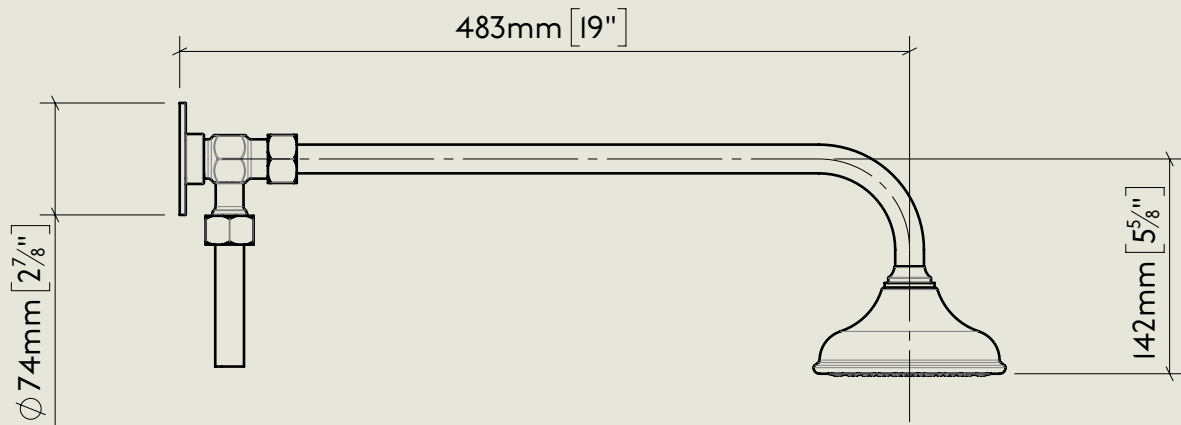

BY APPOINTMENT TO
HER MAJESTY QUEEN ELIZABETH II
MANUFACTURE OF KITCHEN & BATHROOM TAPS & MIXERS
BARBER WILSONS & CO. LTD
LONDON

LONDON

BARBER WILSONS & CO

EST. 1905

American adapters fitted as standard when purchased via BW&Co USA

Model No.	Description	
PS40A-PS29S / PS10	Exposed Back Plate and Seventeen and a Half Inch Shower Arm with Fixed Drench Head Rose 5"	Headwork