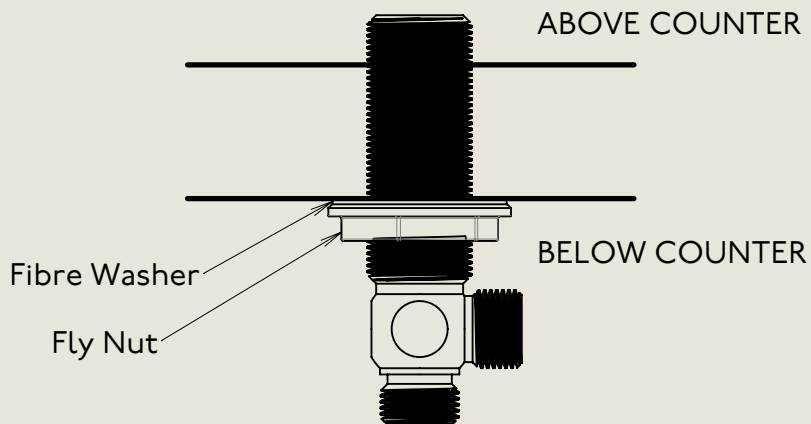

BY APPOINTMENT TO
HER MAJESTY QUEEN ELIZABETH II
MANUFACTURE OF KITCHEN & BATHROOM TAPS & MIXERS
BARBER WILSONS & CO. LTD
LONDON

LONDON **BARBER WILSONS & CO** EST. 1905

American adapters fitted as standard when purchased via BW&Co USA

Model No.	Description	Fitting
6453	Below Counter	Fitting

BY APPOINTMENT TO
HER MAJESTY QUEEN ELIZABETH II
MANUFACTURE OF KITCHEN & BATHROOM TAPS & MIXERS
BARBER WILSONS & CO. LTD
LONDON

LONDON BARBER WILSONS & CO EST. 1905

American adapters fitted as standard when purchased via BW&Co USA

Model No.	Description	
R6453-1900	Regent 6453, 1900's Style	Iso