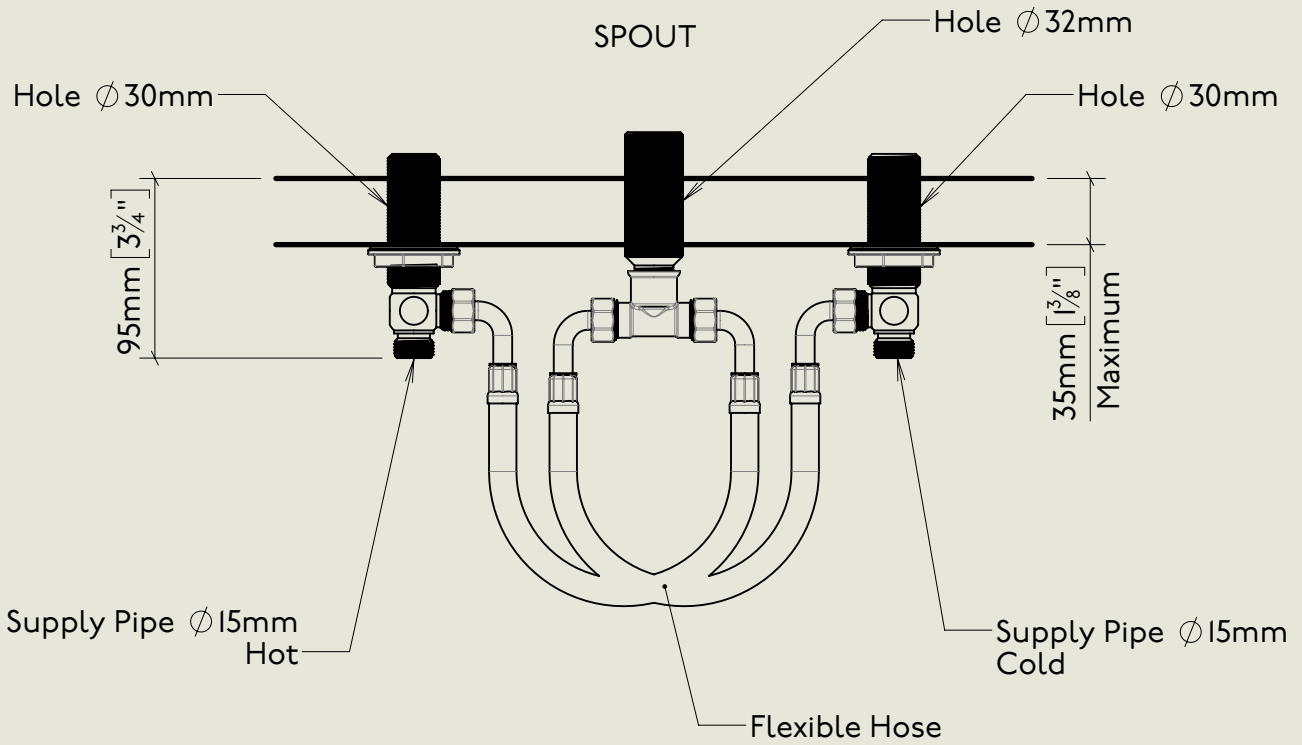

BY APPOINTMENT TO
HER MAJESTY QUEEN ELIZABETH II
MANUFACTURE OF KITCHEN & BATHROOM TAPS & MIXERS
BARBER WILSONS & CO. LTD
LONDON

LONDON **BARBER WILSONS & CO** EST. 1905

American adapters fitted as standard when purchased via BW&Co USA

Model No.	Description	Fitting
6453	Below Counter	Fitting

BY APPOINTMENT TO
HER MAJESTY QUEEN ELIZABETH II
MANUFACTURE OF KITCHEN & BATHROOM TAPS & MIXERS
BARBER WILSONS & CO. LTD
LONDON

LONDON BARBER WILSONS & CO EST. 1905

American adapters fitted as standard when purchased via BW&Co USA

Model No.	Description	
R6453-1900	Regent 6453, 1900's Style	Iso