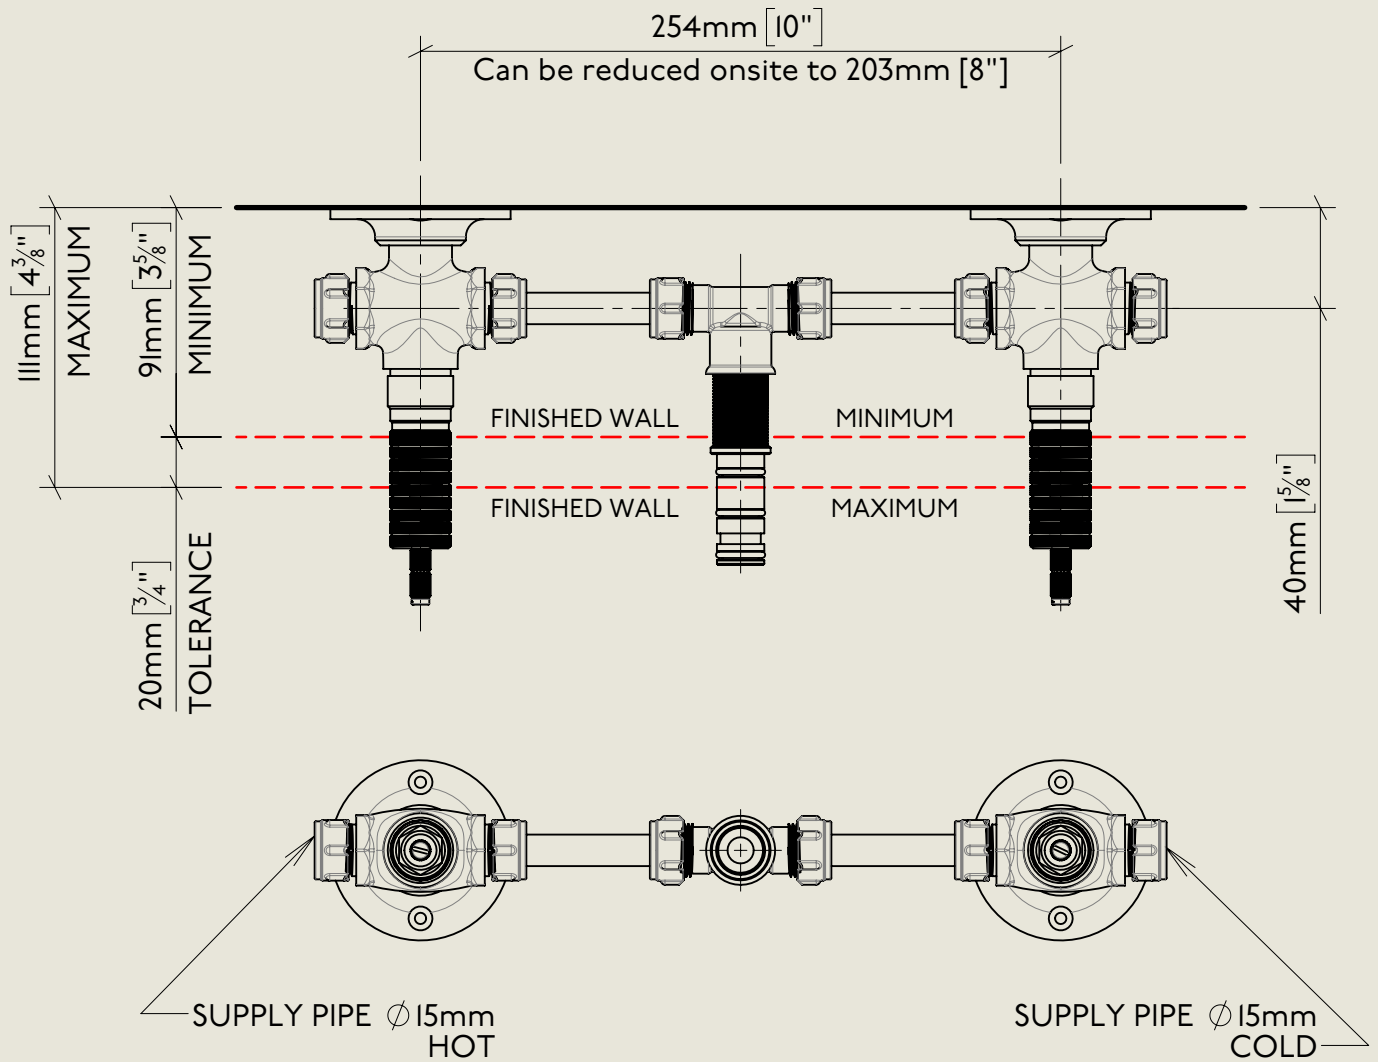

BY APPOINTMENT TO
HER MAJESTY QUEEN ELIZABETH II
MANUFACTURE OF KITCHEN & BATHROOM TAPS & MIXERS
BARBER WILSONS & CO. LTD
LONDON

LONDON

BARBER WILSONS & CO

EST. 1905

American adapters fitted as standard when purchased via BW&Co USA

Model No.

R6454-1900

Description

Regent 6454, 1900's Style

First Fix