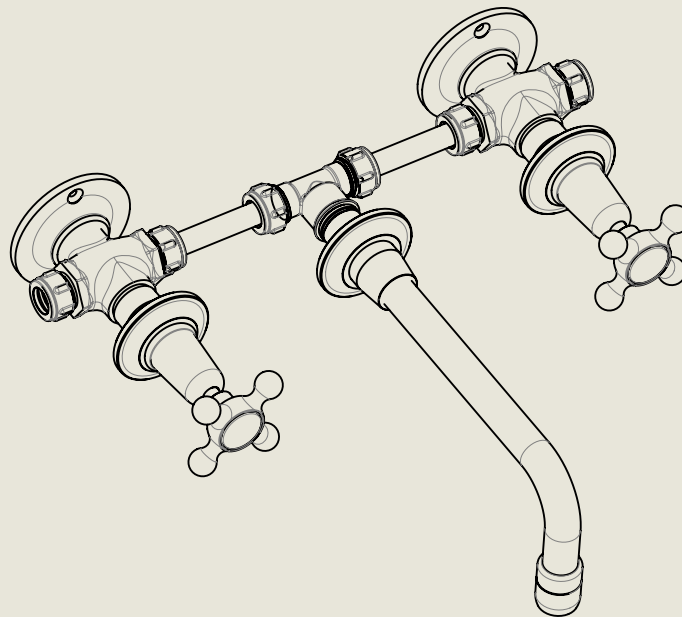

BY APPOINTMENT TO  
HER MAJESTY QUEEN ELIZABETH II  
MANUFACTURE OF KITCHEN & BATHROOM TAPS & MIXERS  
BARBER WILSONS & CO. LTD  
LONDON

LONDON **BARBER WILSONS & CO** EST. 1905

American adapters fitted as standard when purchased via BW&Co USA

Model No.	Description	
R6454-1900	Regent 6454, 1900's Style	Complete

BY APPOINTMENT TO  
HER MAJESTY QUEEN ELIZABETH II  
MANUFACTURE OF KITCHEN & BATHROOM TAPS & MIXERS  
BARBER WILSONS & CO. LTD  
LONDON

LONDON

BARBER WILSONS & CO

EST. 1905

American adapters fitted as standard when purchased via BW&Co USA

Model No.

R6454-1900

Description

Regent 6454, 1900's Style

Model No.	Description	
R6454-1900	Regent 6454, 1900's Style	Second Fix

BY APPOINTMENT TO  
HER MAJESTY QUEEN ELIZABETH II  
MANUFACTURE OF KITCHEN & BATHROOM TAPS & MIXERS  
BARBER WILSONS & CO. LTD  
LONDON