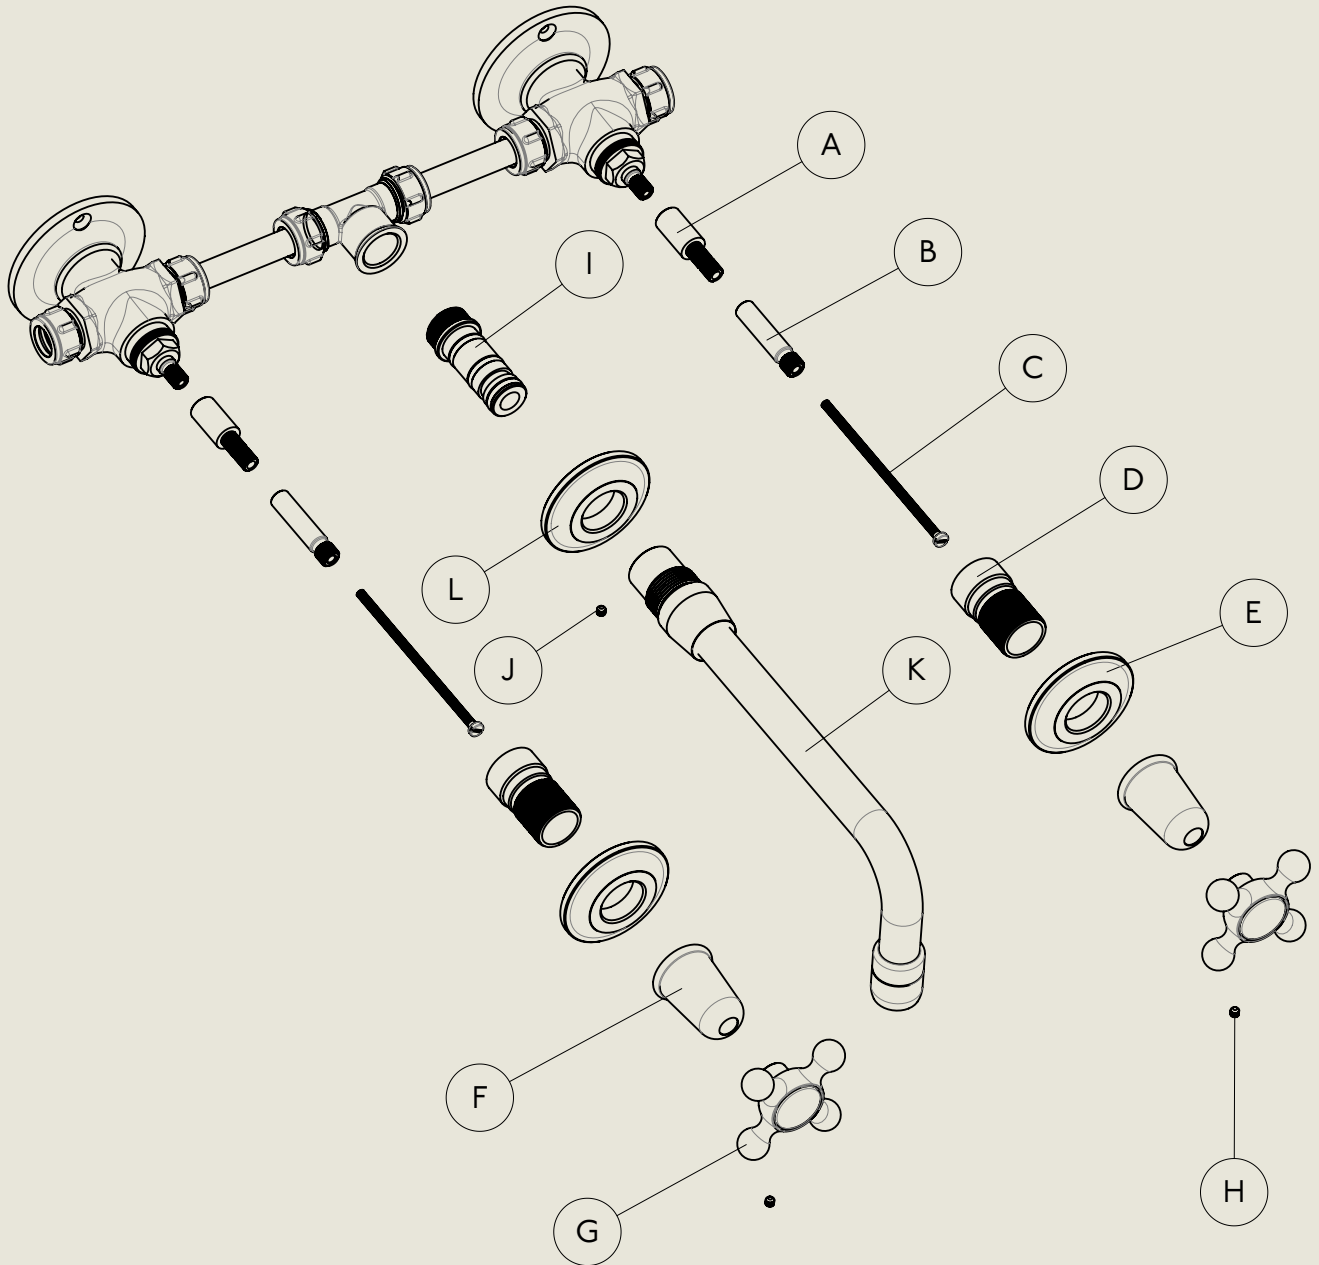

Model No.	Description	
R6454-1900	Regent 6454, 1900's Style	Second Fix

BY APPOINTMENT TO  
HER MAJESTY QUEEN ELIZABETH II  
MANUFACTURE OF KITCHEN & BATHROOM TAPS & MIXERS  
BARBER WILSONS & CO. LTD  
LONDON

LONDON

BARBER WILSONS & CO

EST. 1905

American adapters fitted as standard when purchased via BW&Co USA

Model No.

R6454-1900

Description

Regent 6454, 1900's Style