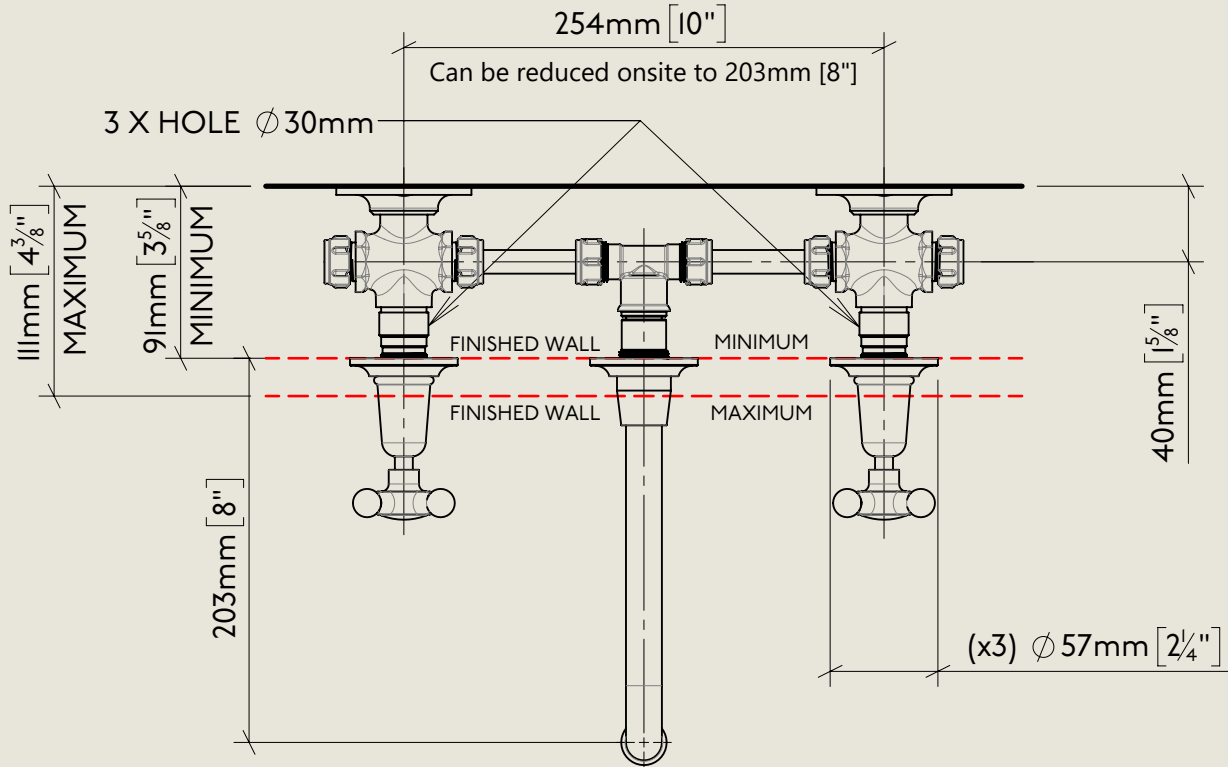

BY APPOINTMENT TO
HER MAJESTY QUEEN ELIZABETH II
MANUFACTURE OF KITCHEN & BATHROOM TAPS & MIXERS
BARBER WILSONS & CO. LTD
LONDON

LONDON **BARBER WILSONS & CO** EST. 1905

American adapters fitted as standard when purchased via BW&Co USA

Model No.	Description	
R6454-1900	Regent 6454, 1900's Style	Complete