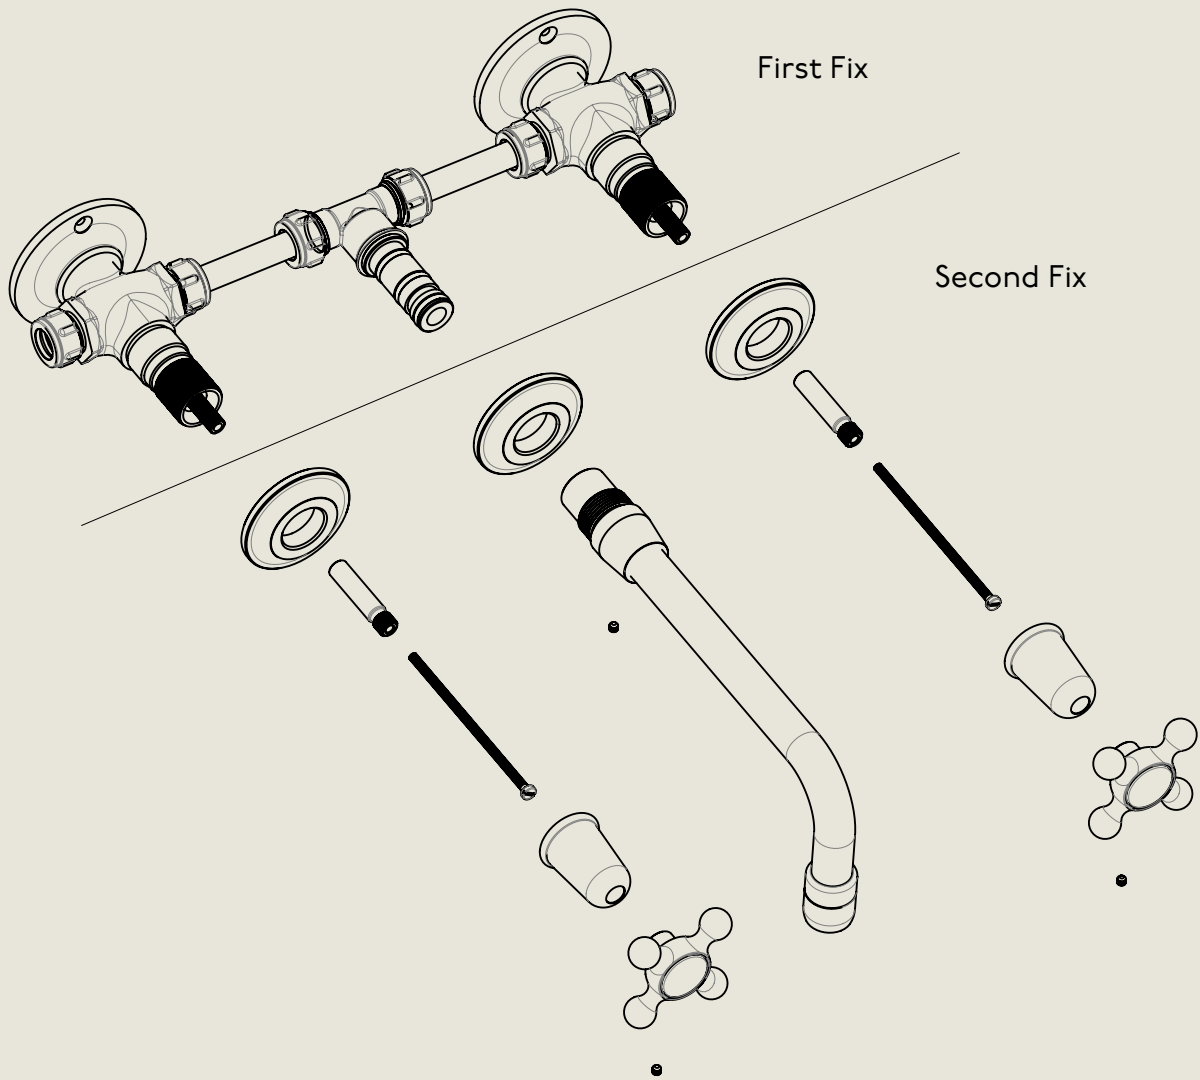

First Fix

BY APPOINTMENT TO  
HER MAJESTY QUEEN ELIZABETH II  
MANUFACTURE OF KITCHEN & BATHROOM TAPS & MIXERS  
BARBER WILSONS & CO. LTD  
LONDON

LONDON

BARBER WILSONS & CO

EST. 1905

American adapters fitted as standard when purchased via BW&Co USA

Model No.	Description	
R6454-1900	Regent 6454, 1900's Style	Second Fix

BY APPOINTMENT TO  
HER MAJESTY QUEEN ELIZABETH II  
MANUFACTURE OF KITCHEN & BATHROOM TAPS & MIXERS  
BARBER WILSONS & CO. LTD  
LONDON