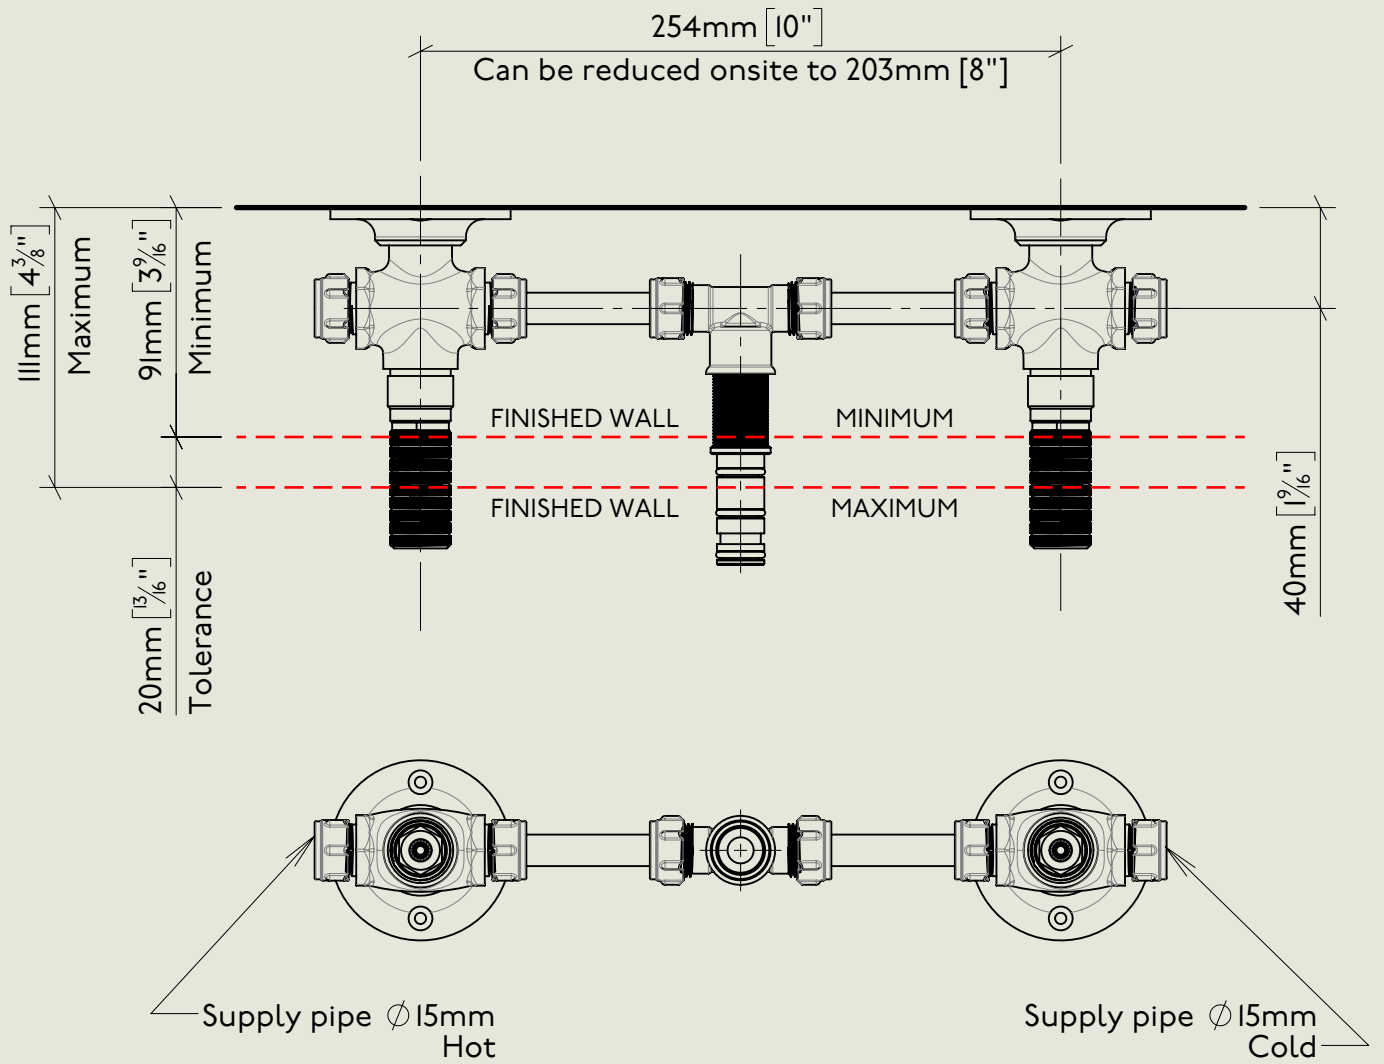

BY APPOINTMENT TO
HER MAJESTY QUEEN ELIZABETH II
MANUFACTURE OF KITCHEN & BATHROOM TAPS & MIXERS
BARBER WILSONS & CO. LTD
LONDON

LONDON

BARBER WILSONS & CO

EST. 1905

American adapters fitted as standard when purchased via BW&Co USA

Model No.

R6454-1900

Description

Regent 6454, 1900's Style

First Fix