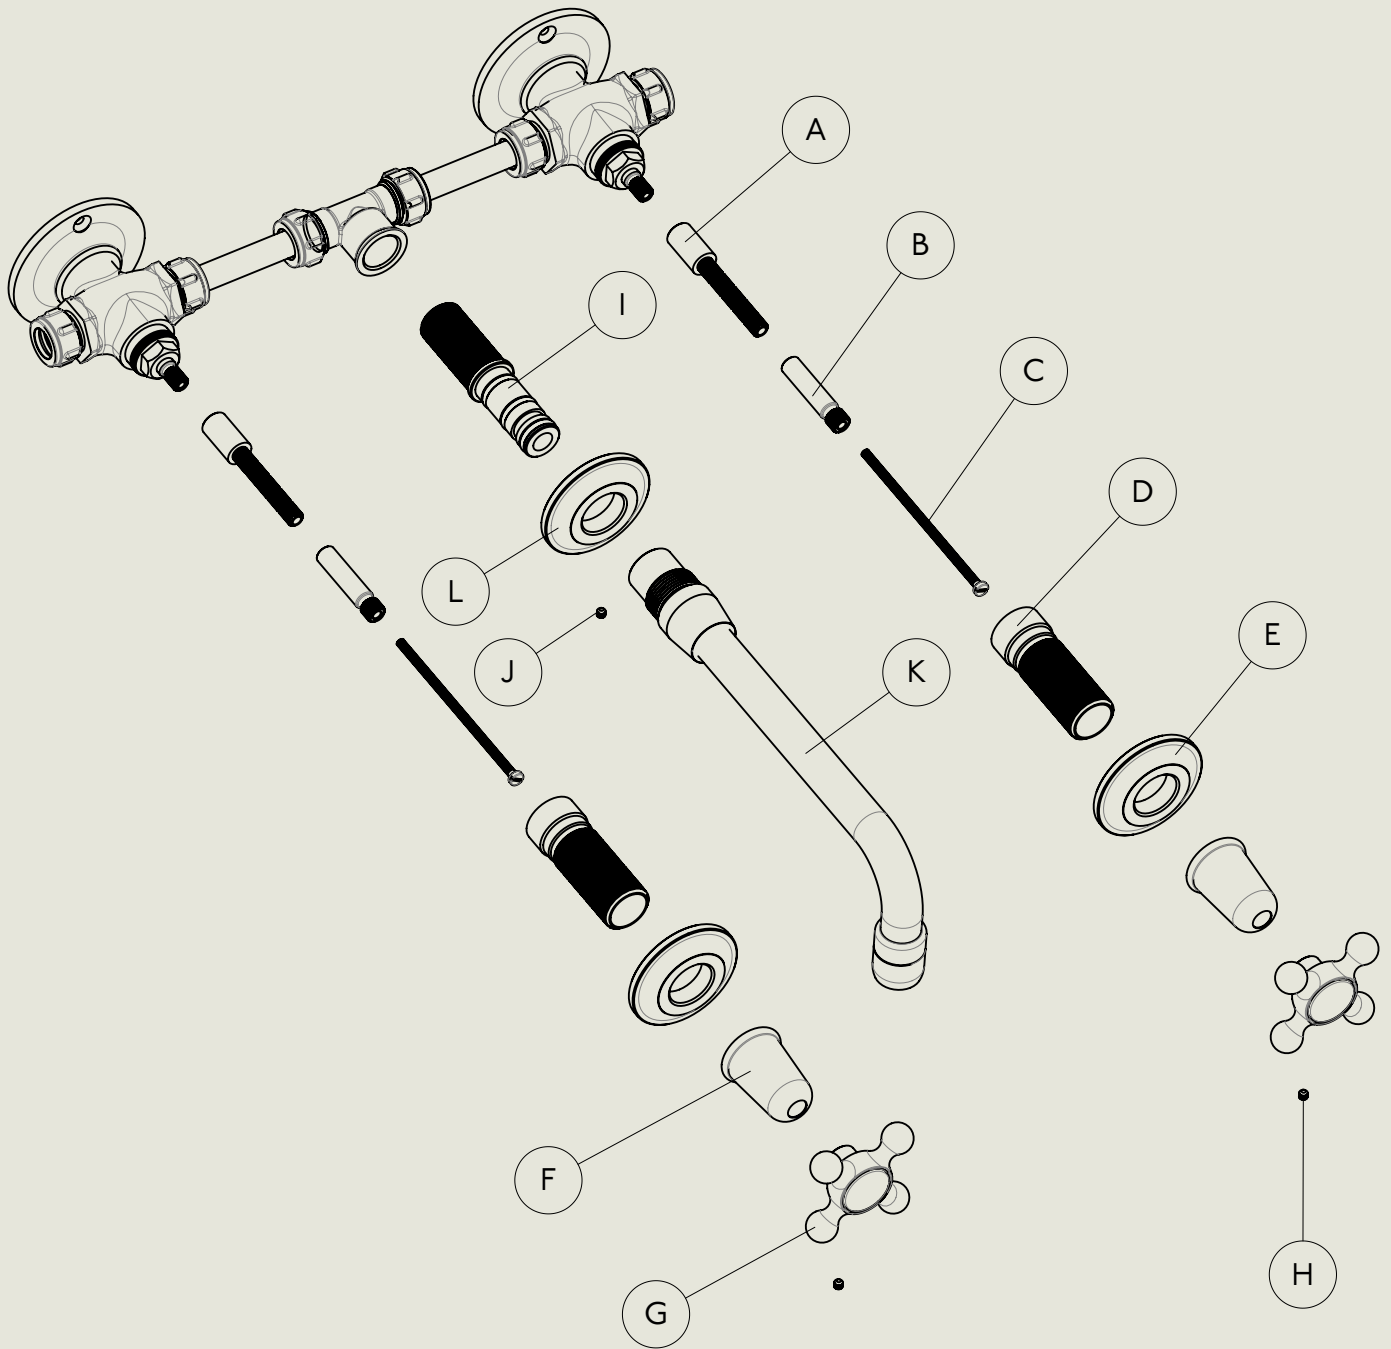

Model No.

R6454-1900-8

Description

Regent 6454, 1900's Style, 8" Spout

Complete

BY APPOINTMENT TO  
HER MAJESTY QUEEN ELIZABETH II  
MANUFACTURE OF KITCHEN & BATHROOM TAPS & MIXERS  
BARBER WILSONS & CO. LTD  
LONDON

LONDON

BARBER WILSONS & CO

EST. 1905

American adapters fitted as standard when purchased via BW&Co USA

Model No.

R6454-1900

Description

Regent 6454, 1900's Style

<p>Model No. R6454-1900-8</p>	<p>Description Regent 6454, 1900's Style, 8" Spout</p>	<p>Second Fix</p>
-----------------------------------	--	-------------------

BY APPOINTMENT TO  
HER MAJESTY QUEEN ELIZABETH II  
MANUFACTURE OF KITCHEN & BATHROOM TAPS & MIXERS  
BARBER WILSONS & CO. LTD  
LONDON

LONDON

BARBER WILSONS & CO

EST. 1905

American adapters fitted as standard when purchased via BW&Co USA

Model No.	Description	Instruction
R6454-1900-8	Regent 6454, 1900's Style, 8" Spout	Instruction