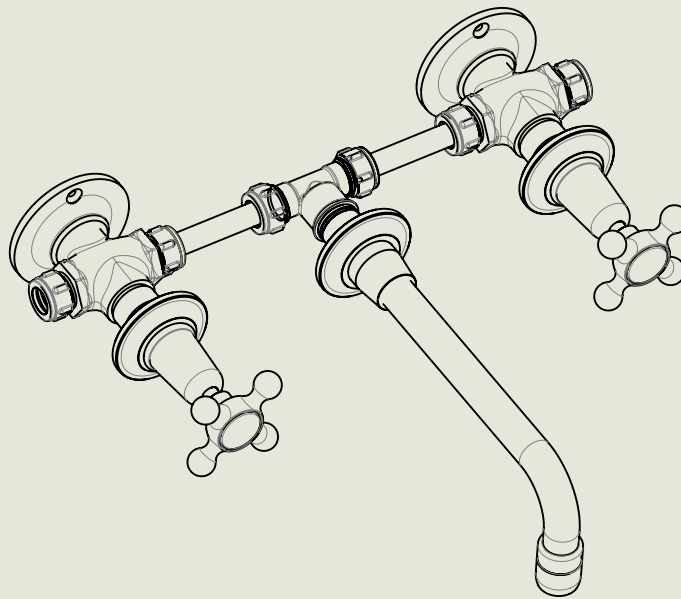

BY APPOINTMENT TO  
HER MAJESTY QUEEN ELIZABETH II  
MANUFACTURE OF KITCHEN & BATHROOM TAPS & MIXERS  
BARBER WILSONS & CO. LTD  
LONDON

LONDON

BARBER WILSONS & CO

EST. 1905

American adapters fitted as standard when purchased via BW&Co USA

Model No.

R6454-1900-8

Description

Regent 6454, 1900's Style, 8" Spout

Complete

BY APPOINTMENT TO  
HER MAJESTY QUEEN ELIZABETH II  
MANUFACTURE OF KITCHEN & BATHROOM TAPS & MIXERS  
BARBER WILSONS & CO. LTD  
LONDON

LONDON

BARBER WILSONS & CO

EST. 1905

American adapters fitted as standard when purchased via BW&Co USA

Model No.

R6454-1900

Description

Regent 6454, 1900's Style

<p>Model No. R6454-1900-8</p>	<p>Description Regent 6454, 1900's Style, 8" Spout</p>	<p>Second Fix</p>
-----------------------------------	--	-------------------

BY APPOINTMENT TO  
HER MAJESTY QUEEN ELIZABETH II  
MANUFACTURE OF KITCHEN & BATHROOM TAPS & MIXERS  
BARBER WILSONS & CO. LTD  
LONDON