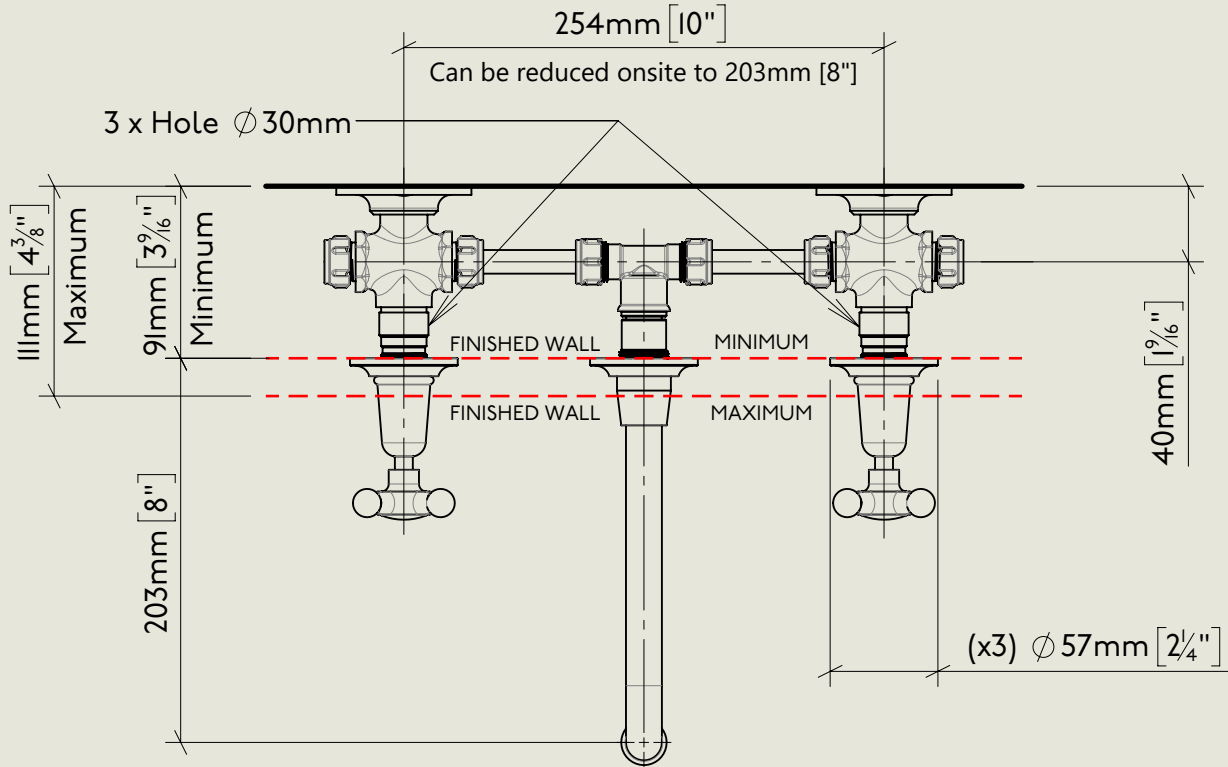

BY APPOINTMENT TO
HER MAJESTY QUEEN ELIZABETH II
MANUFACTURE OF KITCHEN & BATHROOM TAPS & MIXERS
BARBER WILSONS & CO. LTD
LONDON

LONDON

BARBER WILSONS & CO

EST. 1905

American adapters fitted as standard when purchased via BW&Co USA

Model No.

R6454-1900-8

Description

Regent 6454, 1900's Style, 8" Spout

Complete