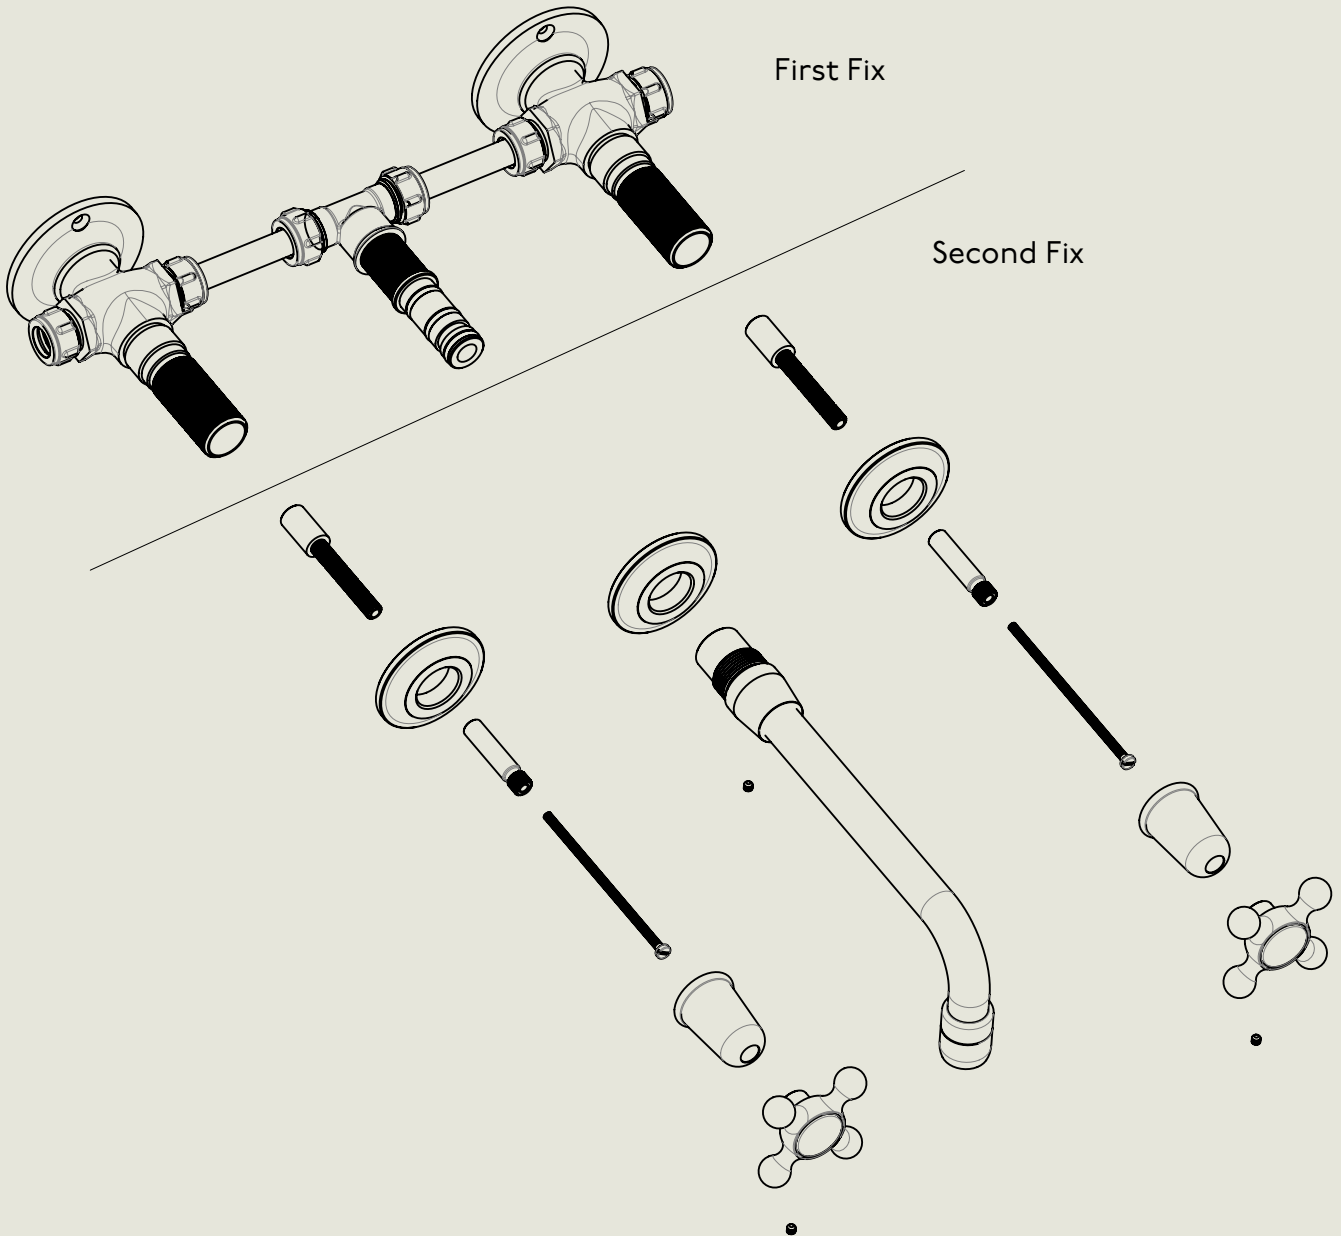

Model No.

R6454-1900-8

Description

Regent 6454, 1900's Style, 8" Spout

Complete

BY APPOINTMENT TO  
HER MAJESTY QUEEN ELIZABETH II  
MANUFACTURE OF KITCHEN & BATHROOM TAPS & MIXERS  
BARBER WILSONS & CO. LTD  
LONDON

First Fix

BY APPOINTMENT TO  
HER MAJESTY QUEEN ELIZABETH II  
MANUFACTURE OF KITCHEN & BATHROOM TAPS & MIXERS  
BARBER WILSONS & CO. LTD  
LONDON

LONDON **BARBER WILSONS & CO** EST. 1905

American adapters fitted as standard when purchased via BW&Co USA

<p>Model No. R6454-1900-8</p>	<p>Description Regent 6454, 1900's Style, 8" Spout</p>	<p>Second Fix</p>
-----------------------------------	--	-------------------

BY APPOINTMENT TO  
HER MAJESTY QUEEN ELIZABETH II  
MANUFACTURE OF KITCHEN & BATHROOM TAPS & MIXERS  
BARBER WILSONS & CO. LTD  
LONDON

LONDON

BARBER WILSONS & CO

EST. 1905

American adapters fitted as standard when purchased via BW&Co USA

Model No.	Description	Instruction
R6454-1900-8	Regent 6454, 1900's Style, 8" Spout	Instruction