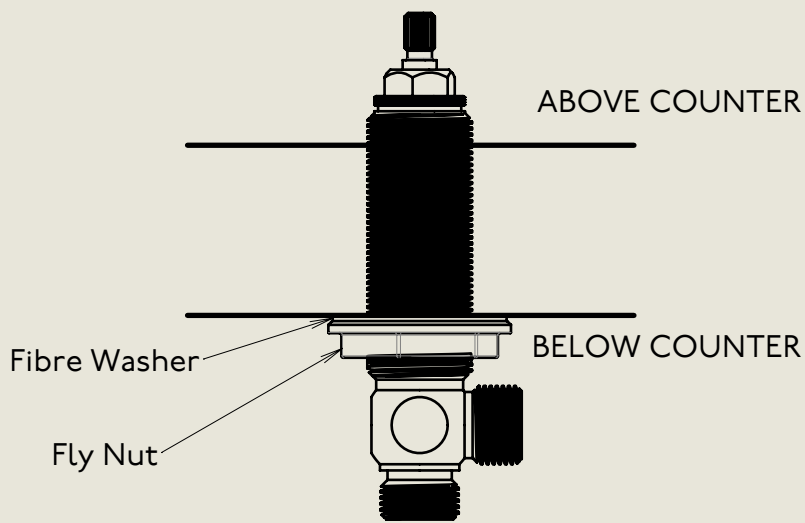

Model No.	Description	
R6455-1900	Regent 6455, 1900's Style Three Hole Basin Mixer with Pop Up Waste	Complete

BY APPOINTMENT TO
HER MAJESTY QUEEN ELIZABETH II
MANUFACTURE OF KITCHEN & BATHROOM TAPS & MIXERS
BARBER WILSONS & CO. LTD
LONDON

LONDON **BARBER WILSONS & CO** EST. 1905

American adapters fitted as standard when purchased via BW&Co USA

Model No.	Description	
XXXX-XXXX	Three Hole Basin Mixer with Pop Up Waste	First Fix

BY APPOINTMENT TO
HER MAJESTY QUEEN ELIZABETH II
MANUFACTURE OF KITCHEN & BATHROOM TAPS & MIXERS
BARBER WILSONS & CO. LTD
LONDON

LONDON BARBER WILSONS & CO EST. 1905

American adapters fitted as standard when purchased via BW&Co USA

<p>Model No. R6455-1900</p>	<p>Description Regent 6455, 1900's Style Three Hole Basin Mixer with Pop Up Waste</p>	<p>Second Fix</p>
--------------------------------------	--	-------------------

Model No. R6455-1900	Description Regent 6455, 1900's Style Three Hole Basin Mixer with Pop Up Waste	Valve
-------------------------	--	-------