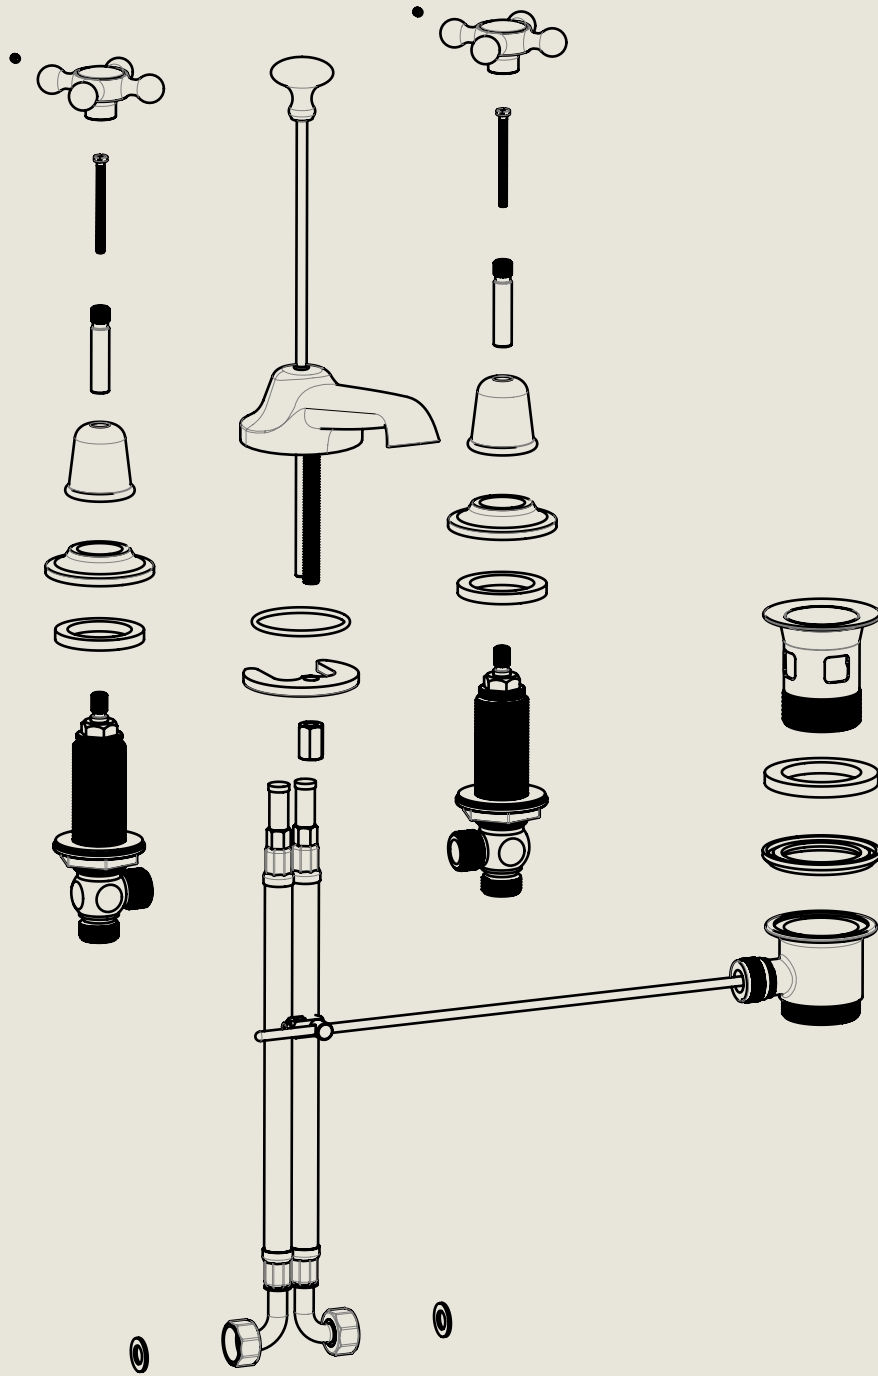

Model No.	Description	
R6455-1900	Regent 6455, 1900's Style Three Hole Basin Mixer with Pop Up Waste	Complete

BY APPOINTMENT TO
HER MAJESTY QUEEN ELIZABETH II
MANUFACTURE OF KITCHEN & BATHROOM TAPS & MIXERS
BARBER WILSONS & CO. LTD
LONDON

LONDON **BARBER WILSONS & CO** EST. 1905

American adapters fitted as standard when purchased via BW&Co USA

Model No.	Description	
XXXX-XXXX	Three Hole Basin Mixer with Pop Up Waste	First Fix

BY APPOINTMENT TO
HER MAJESTY QUEEN ELIZABETH II
MANUFACTURE OF KITCHEN & BATHROOM TAPS & MIXERS
BARBER WILSONS & CO. LTD
LONDON

LONDON BARBER WILSONS & CO EST. 1905

American adapters fitted as standard when purchased via BW&Co USA

<p>Model No. R6455-1900</p>	<p>Description Regent 6455, 1900's Style Three Hole Basin Mixer with Pop Up Waste</p>	<p>Second Fix</p>
--------------------------------------	--	-------------------

Model No. R6455-1900	Description Regent 6455, 1900's Style Three Hole Basin Mixer with Pop Up Waste	Valve
-------------------------	--	-------