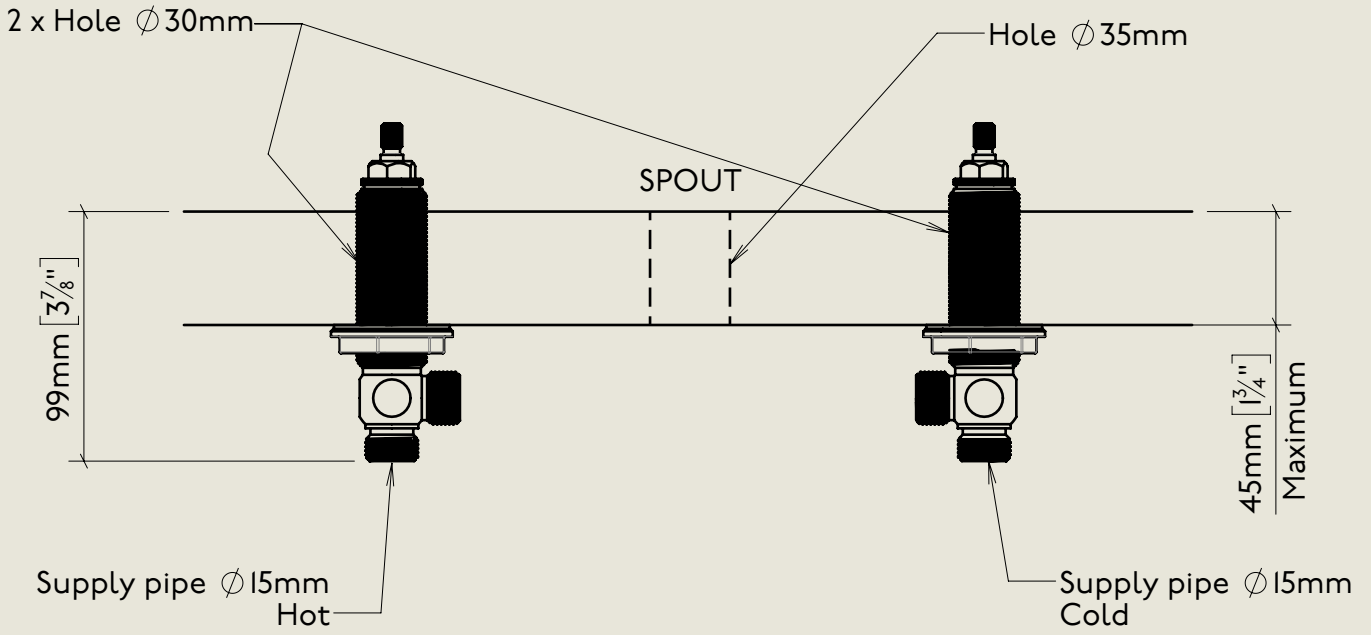

Model No.	Description	
R6455-1900	Regent 6455, 1900's Style Three Hole Basin Mixer with Pop Up Waste	Complete

BY APPOINTMENT TO
HER MAJESTY QUEEN ELIZABETH II
MANUFACTURE OF KITCHEN & BATHROOM TAPS & MIXERS
BARBER WILSONS & CO. LTD
LONDON

LONDON **BARBER WILSONS & CO** EST. 1905

American adapters fitted as standard when purchased via BW&Co USA

Model No.	Description	
XXXX-XXXX	Three Hole Basin Mixer with Pop Up Waste	First Fix

BY APPOINTMENT TO
HER MAJESTY QUEEN ELIZABETH II
MANUFACTURE OF KITCHEN & BATHROOM TAPS & MIXERS
BARBER WILSONS & CO. LTD
LONDON

LONDON BARBER WILSONS & CO EST. 1905

American adapters fitted as standard when purchased via BW&Co USA

<p>Model No. R6455-1900</p>	<p>Description Regent 6455, 1900's Style Three Hole Basin Mixer with Pop Up Waste</p>	<p>Second Fix</p>
--------------------------------------	--	-------------------

Model No. R6455-1900	Description Regent 6455, 1900's Style Three Hole Basin Mixer with Pop Up Waste	Valve
-------------------------	--	-------