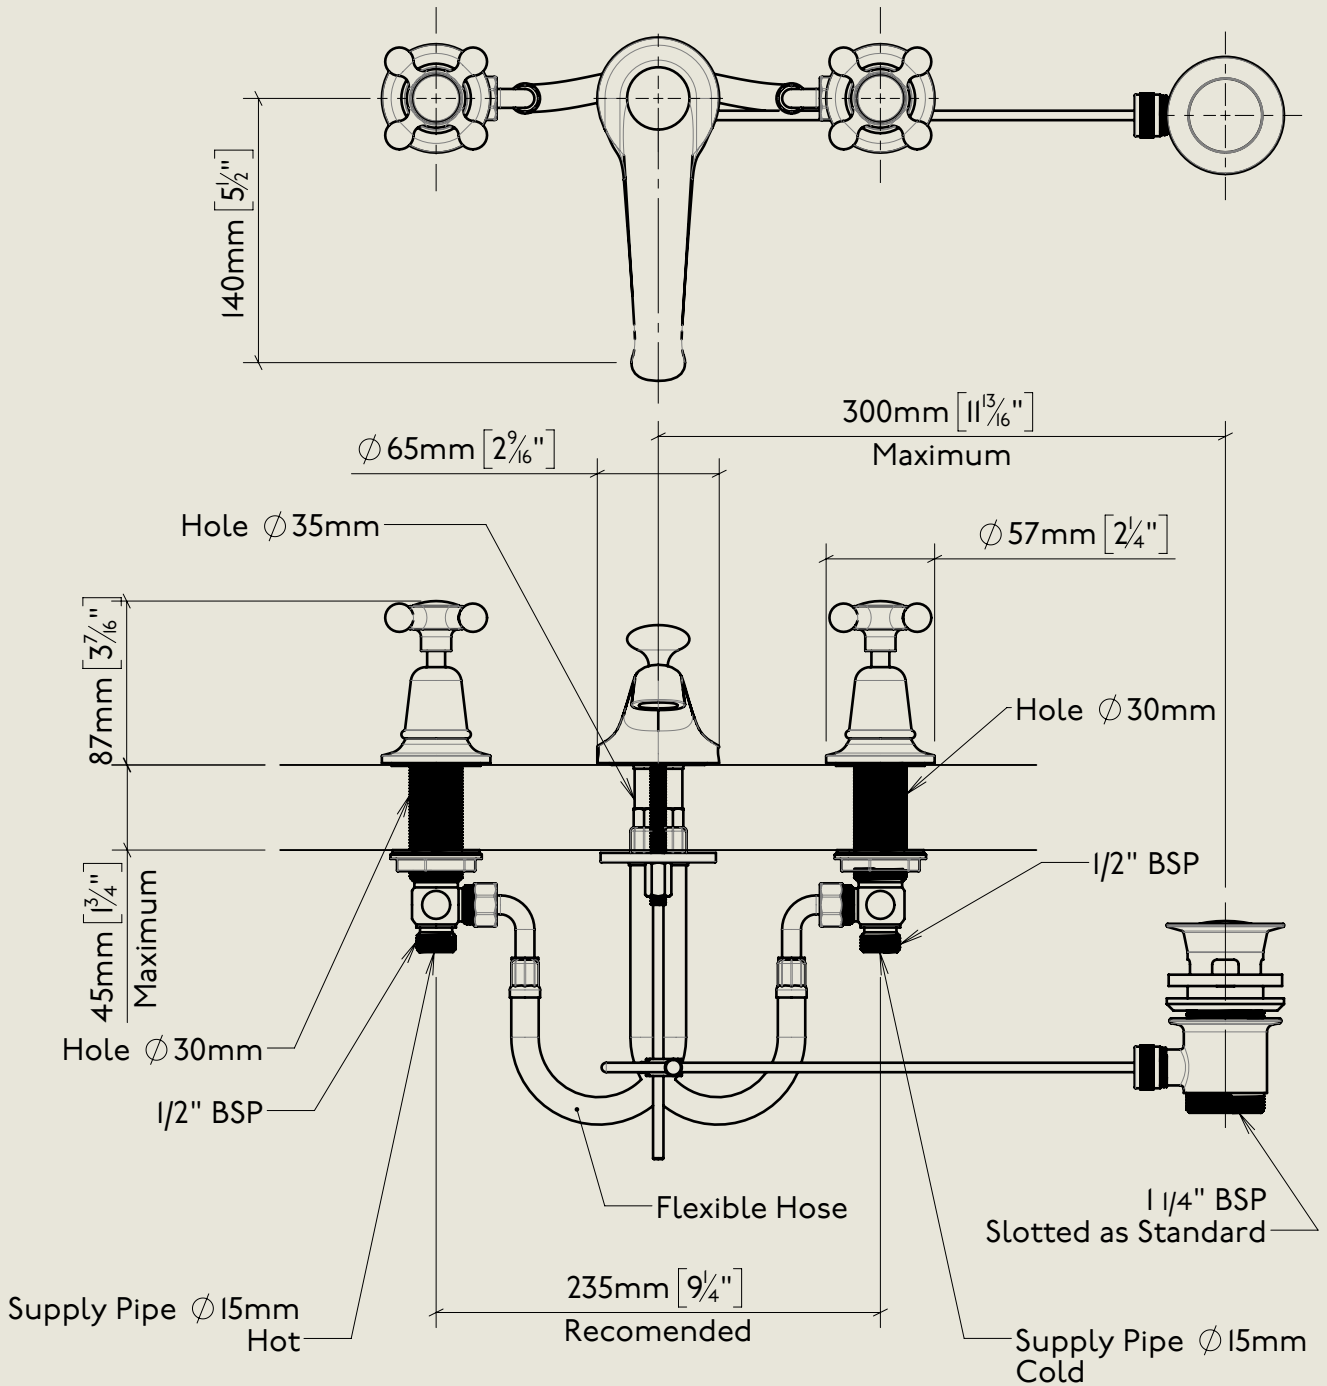

BY APPOINTMENT TO
HER MAJESTY QUEEN ELIZABETH II
MANUFACTURE OF KITCHEN & BATHROOM TAPS & MIXERS
BARBER WILSONS & CO. LTD
LONDON

LONDON

BARBER WILSONS & CO

EST. 1905

American adapters fitted as standard when purchased via BW&Co USA

Model No.	Description	
R6455-1900	Regent 6455, 1900's Style Three Hole Basin Mixer with Pop Up Waste	Complete