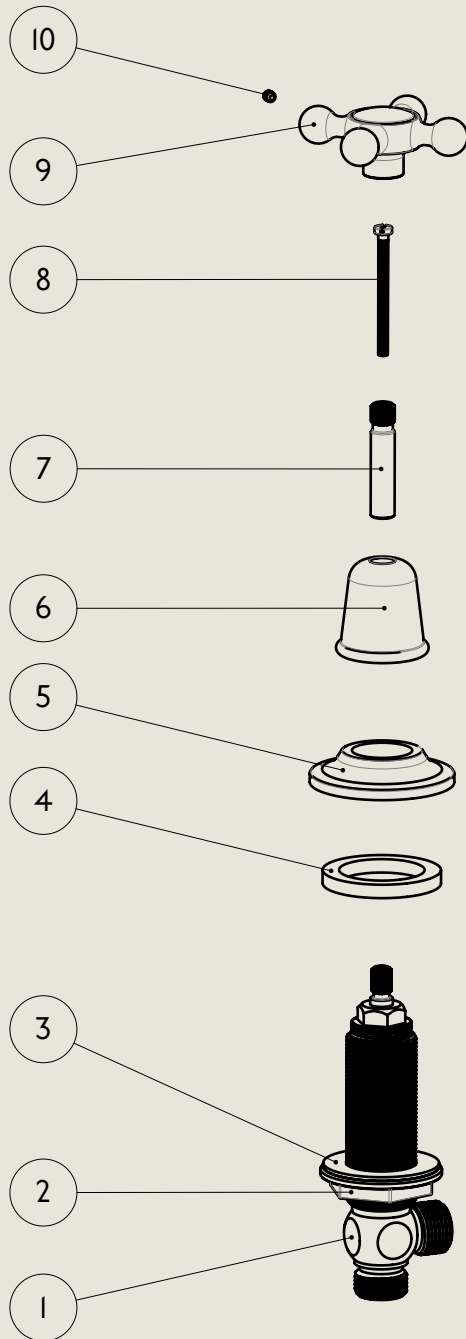

BY APPOINTMENT TO
HER MAJESTY QUEEN ELIZABETH II
MANUFACTURE OF KITCHEN & BATHROOM TAPS & MIXERS
BARBER WILSONS & CO. LTD
LONDON

LONDON **BARBER WILSONS & CO** EST. 1905

American adapters fitted as standard when purchased via BW&Co USA

Model No. R6455-1900	Description Regent 6455, 1900's Style Three Hole Basin Mixer with Pop Up Waste	Valve