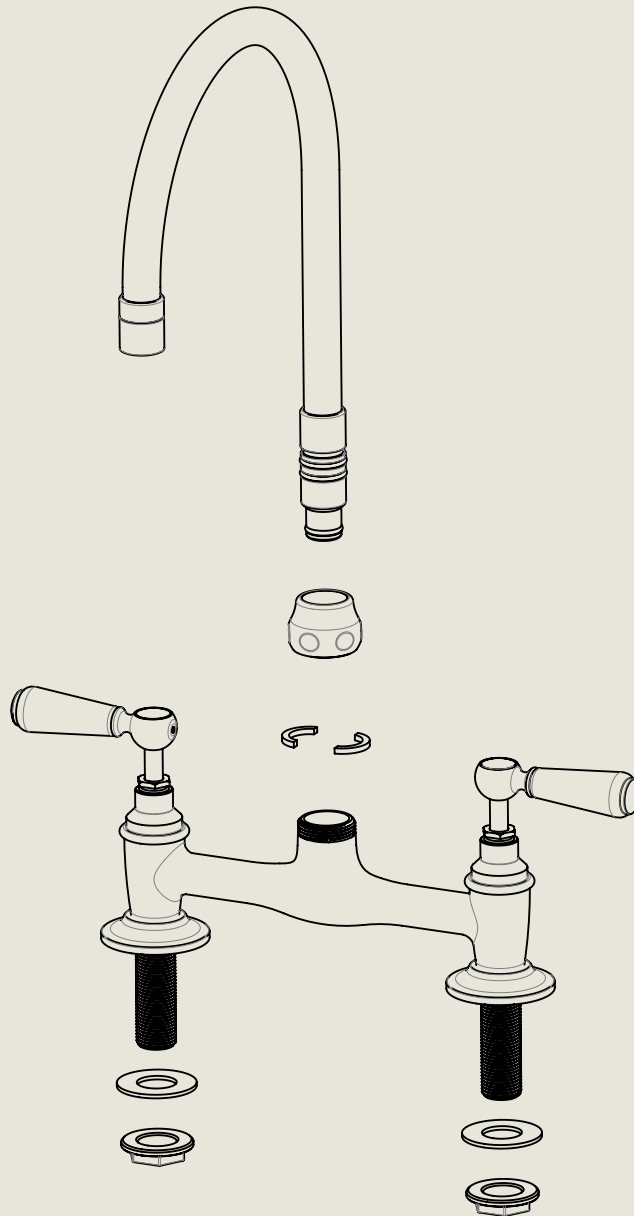

BY APPOINTMENT TO  
HER MAJESTY QUEEN ELIZABETH II  
MANUFACTURE OF KITCHEN & BATHROOM TAPS & MIXERS  
BARBER WILSONS & CO. LTD  
LONDON

LONDON

BARBER WILSONS & CO

EST. 1905

American adapters fitted as standard when purchased via BW&Co USA

Model No.	Description	
RCLI010-1890-FL	Regent China Lever 1010, 1890's Style, Flange Union	Complete

BY APPOINTMENT TO  
HER MAJESTY QUEEN ELIZABETH II  
MANUFACTURE OF KITCHEN & BATHROOM TAPS & MIXERS  
BARBER WILSONS & CO. LTD  
LONDON

LONDON BARBER WILSONS & CO EST. 1905

American adapters fitted as standard when purchased via BW&Co USA

Model No.	Description	Fitting
RCL1010-1890-FL	Regent China Lever 1010, 1890's Style, Flange Union	Fitting

Model No.

RCLI010-1890-FL

Description

Regent China Lever 1010, 1890's Style,  
Flange Union

ISO