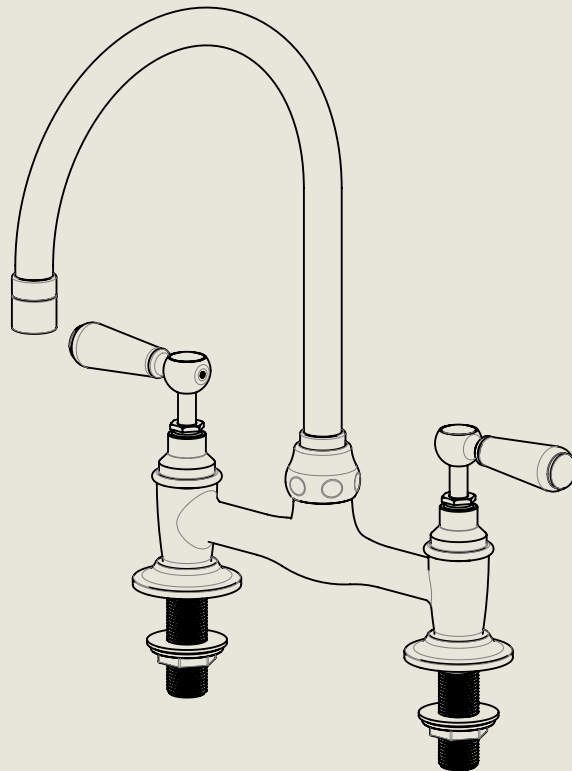

Model No.	Description	
RCLI010-1890-FL	Regent China Lever 1010, 1890's Style, Flange Union	Complete

BY APPOINTMENT TO  
HER MAJESTY QUEEN ELIZABETH II  
MANUFACTURE OF KITCHEN & BATHROOM TAPS & MIXERS  
BARBER WILSONS & CO. LTD  
LONDON

LONDON BARBER WILSONS & CO EST. 1905

American adapters fitted as standard when purchased via BW&Co USA

Model No.	Description	Fitting
RCL1010-1890-FL	Regent China Lever 1010, 1890's Style, Flange Union	Fitting

BY APPOINTMENT TO  
HER MAJESTY QUEEN ELIZABETH II  
MANUFACTURE OF KITCHEN & BATHROOM TAPS & MIXERS  
BARBER WILSONS & CO. LTD  
LONDON

LONDON BARBER WILSONS & CO EST. 1905

American adapters fitted as standard when purchased via BW&Co USA

Model No.

RCLI010-1890-FL

Description

Regent China Lever 1010, 1890's Style,  
Flange Union

ISO