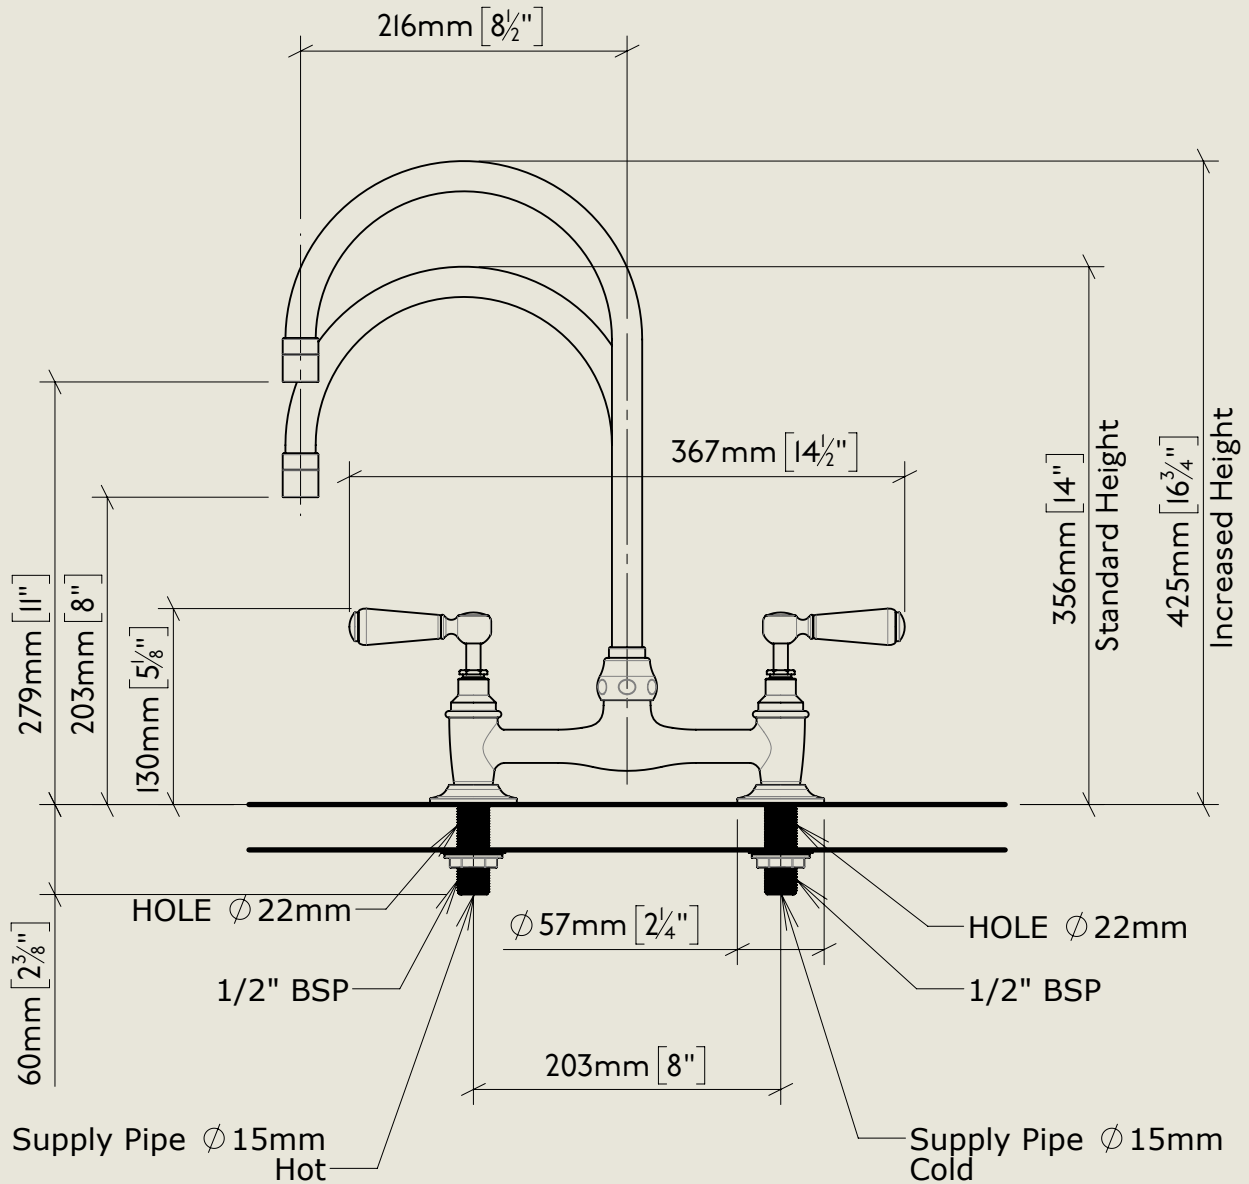

BY APPOINTMENT TO  
HER MAJESTY QUEEN ELIZABETH II  
MANUFACTURE OF KITCHEN & BATHROOM TAPS & MIXERS  
BARBER WILSONS & CO. LTD  
LONDON

LONDON

BARBER WILSONS & CO

EST. 1905

American adapters fitted as standard when purchased via BW&Co USA

Model No.	Description	
RCLI010-1890-FL	Regent China Lever 1010, 1890's Style, Flange Union	Complete

BY APPOINTMENT TO  
HER MAJESTY QUEEN ELIZABETH II  
MANUFACTURE OF KITCHEN & BATHROOM TAPS & MIXERS  
BARBER WILSONS & CO. LTD  
LONDON

LONDON BARBER WILSONS & CO EST. 1905

American adapters fitted as standard when purchased via BW&Co USA

Model No.	Description	Fitting
RCL1010-1890-FL	Regent China Lever 1010, 1890's Style, Flange Union	Fitting

Model No.

RCLI010-1890-FL

Description

Regent China Lever 1010, 1890's Style,  
Flange Union

ISO