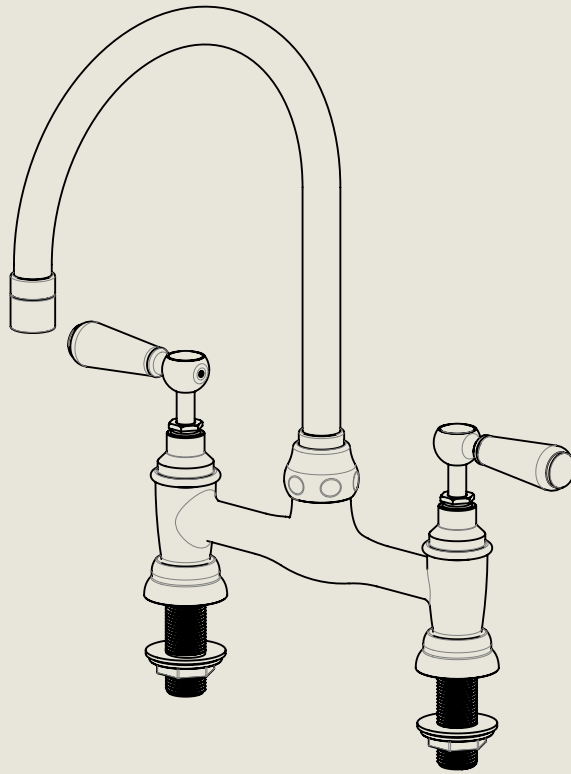

Model No.	Description	
RCLI010-1890-MU	Regent China Lever 1010, 1890's Style, Mushroom Union	Complete

BY APPOINTMENT TO
HER MAJESTY QUEEN ELIZABETH II
MANUFACTURE OF KITCHEN & BATHROOM TAPS & MIXERS
BARBER WILSONS & CO. LTD
LONDON

LONDON BARBER WILSONS & CO EST. 1905

American adapters fitted as standard when purchased via BW&Co USA

Model No.	Description	
RCL1010-1890-MU	Regent China Lever 1010, 1890's Style, Mushroom Union	Fitting

BY APPOINTMENT TO
HER MAJESTY QUEEN ELIZABETH II
MANUFACTURE OF KITCHEN & BATHROOM TAPS & MIXERS
BARBER WILSONS & CO. LTD
LONDON

LONDON BARBER WILSONS & CO EST. 1905

American adapters fitted as standard when purchased via BW&Co USA

Model No. RCLI010-1890-MU	Description Regent China Lever 1010, 1890's Style, Mushroom Union	ISO
------------------------------	---	-----