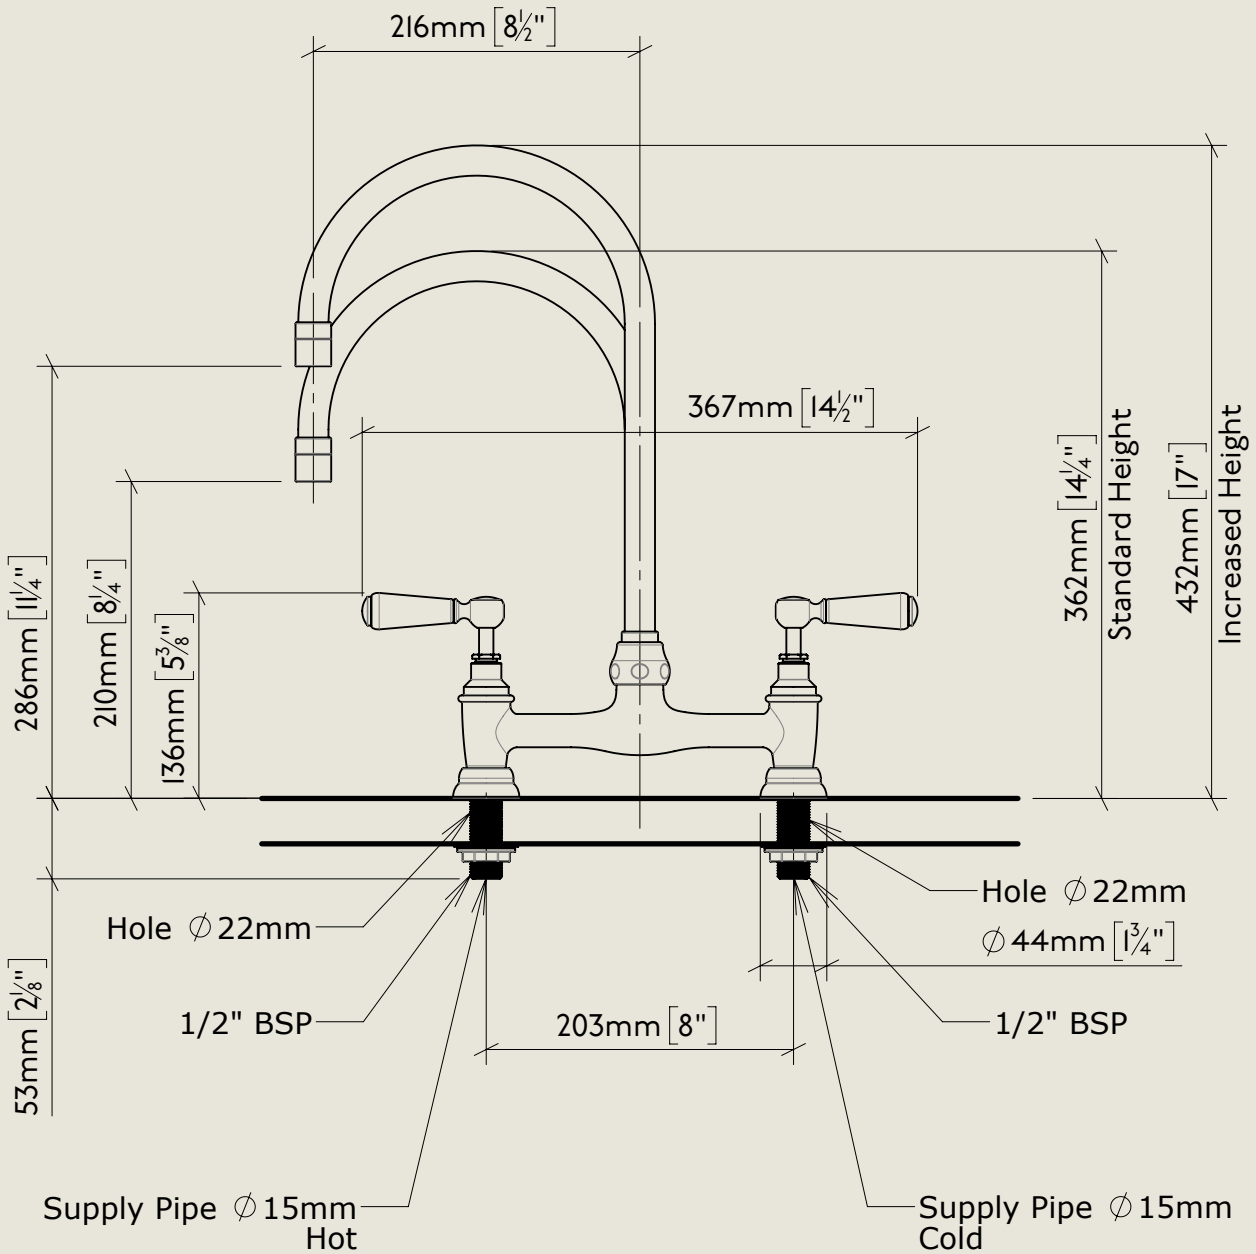

BY APPOINTMENT TO
HER MAJESTY QUEEN ELIZABETH II
MANUFACTURE OF KITCHEN & BATHROOM TAPS & MIXERS
BARBER WILSONS & CO. LTD
LONDON

LONDON

BARBER WILSONS & CO

EST. 1905

American adapters fitted as standard when purchased via BW&Co USA

Model No.	Description	
RCLI010-1890-MU	Regent China Lever 1010, 1890's Style, Mushroom Union	Complete

BY APPOINTMENT TO
HER MAJESTY QUEEN ELIZABETH II
MANUFACTURE OF KITCHEN & BATHROOM TAPS & MIXERS
BARBER WILSONS & CO. LTD
LONDON

LONDON BARBER WILSONS & CO EST. 1905

American adapters fitted as standard when purchased via BW&Co USA

Model No.	Description	
RCL1010-1890-MU	Regent China Lever 1010, 1890's Style, Mushroom Union	Fitting

Model No. RCLI010-1890-MU	Description Regent China Lever 1010, 1890's Style, Mushroom Union	ISO
------------------------------	---	-----