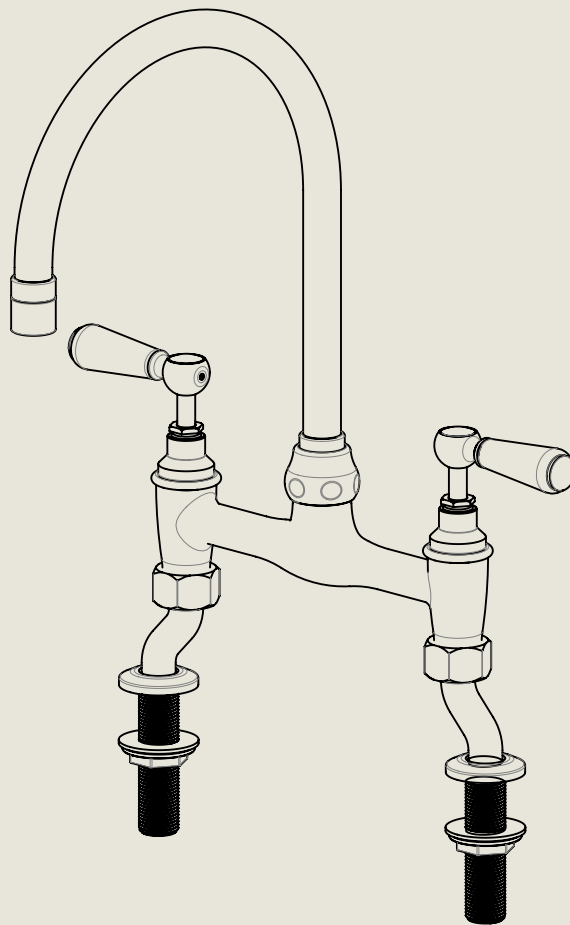

Model No.	Description	
RCLI010-1890-PU	Regent China Lever 1010, 1890's Style, Pillar Union	Complete

BY APPOINTMENT TO
HER MAJESTY QUEEN ELIZABETH II
MANUFACTURE OF KITCHEN & BATHROOM TAPS & MIXERS
BARBER WILSONS & CO. LTD
LONDON

LONDON

BARBER WILSONS & CO

EST. 1905

American adapters fitted as standard when purchased via BW&Co USA

Model No.

RCLI010-1890-PU

Description

Regent China Lever 1010, 1890's Style,
Pillar Union

Fitting

BY APPOINTMENT TO
HER MAJESTY QUEEN ELIZABETH II
MANUFACTURE OF KITCHEN & BATHROOM TAPS & MIXERS
BARBER WILSONS & CO. LTD
LONDON

LONDON BARBER WILSONS & CO EST. 1905

American adapters fitted as standard when purchased via BW&Co USA

Model No. RCL1010-1890-PU	Description Regent China Lever 1010, 1890's Style, Pillar Union	ISO
------------------------------	---	-----