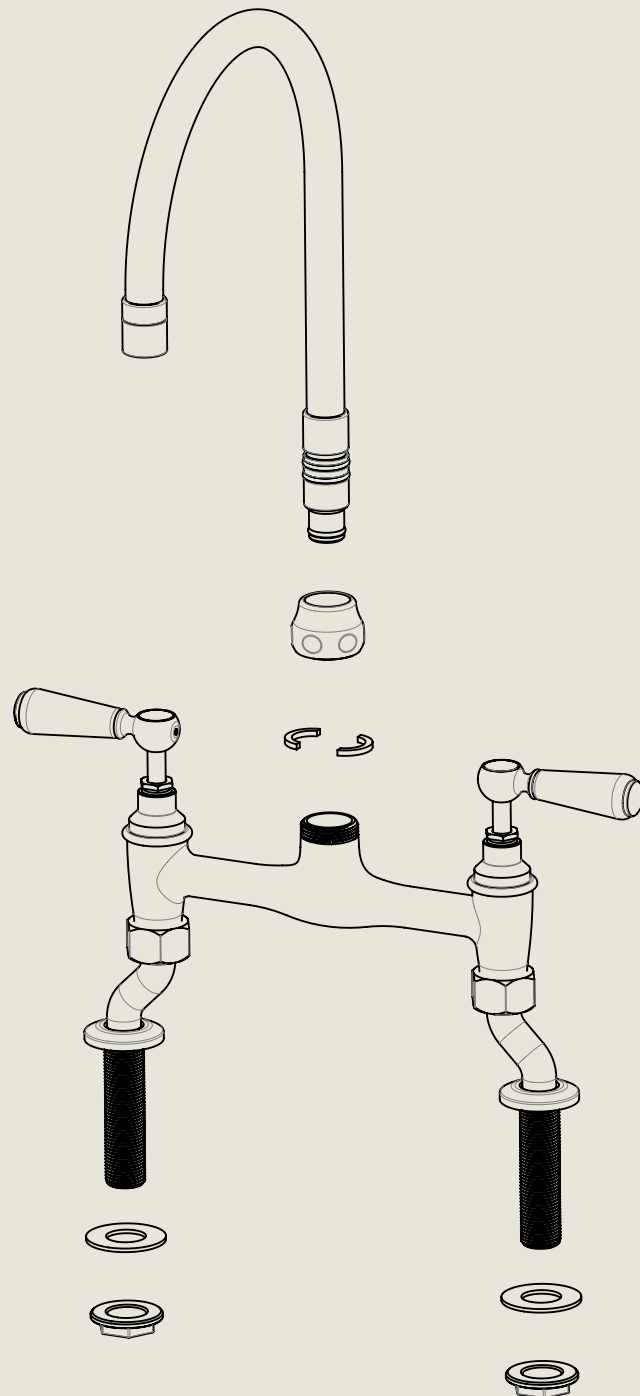

Model No.	Description	
RCLI010-1890-PU	Regent China Lever 1010, 1890's Style, Pillar Union	Complete

BY APPOINTMENT TO
HER MAJESTY QUEEN ELIZABETH II
MANUFACTURE OF KITCHEN & BATHROOM TAPS & MIXERS
BARBER WILSONS & CO. LTD
LONDON

LONDON

BARBER WILSONS & CO

EST. 1905

American adapters fitted as standard when purchased via BW&Co USA

Model No.

RCLI010-1890-PU

Description

Regent China Lever 1010, 1890's Style,
Pillar Union

Model No. RCL1010-1890-PU	Description Regent China Lever 1010, 1890's Style, Pillar Union	ISO
------------------------------	---	-----