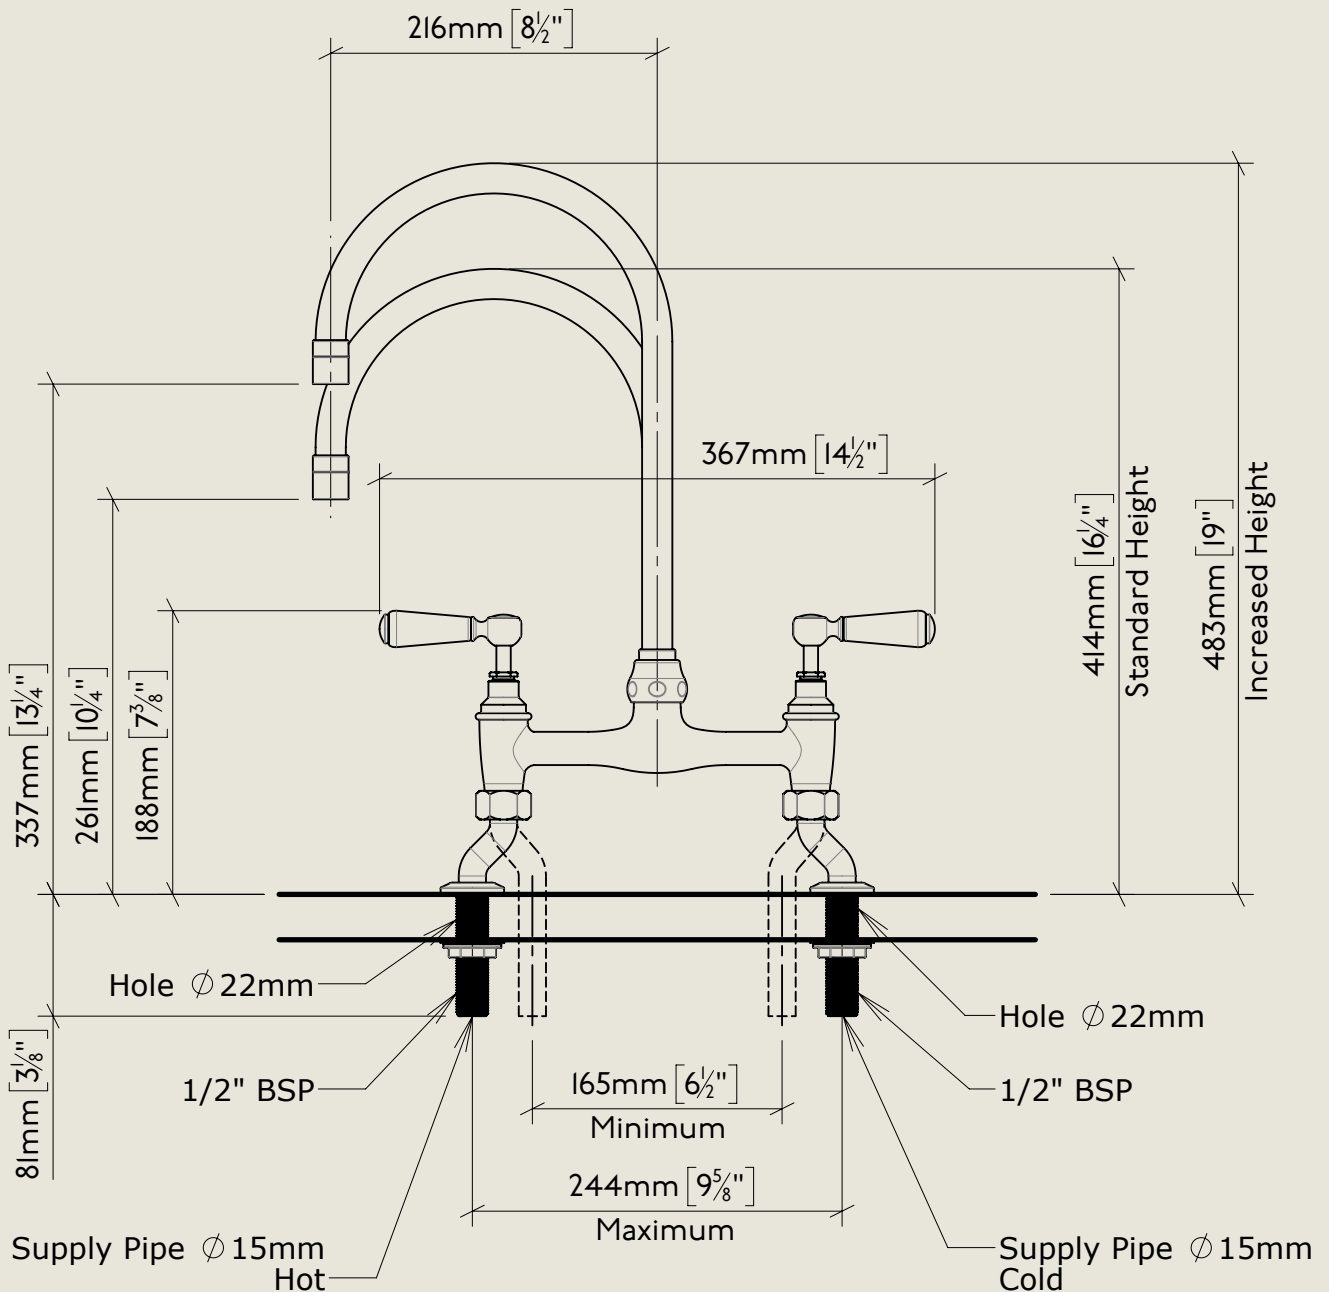

BY APPOINTMENT TO
HER MAJESTY QUEEN ELIZABETH II
MANUFACTURE OF KITCHEN & BATHROOM TAPS & MIXERS
BARBER WILSONS & CO. LTD
LONDON

LONDON

BARBER WILSONS & CO

EST. 1905

American adapters fitted as standard when purchased via BW&Co USA

Model No.	Description	
RCLI010-1890-PU	Regent China Lever 1010, 1890's Style, Pillar Union	Complete