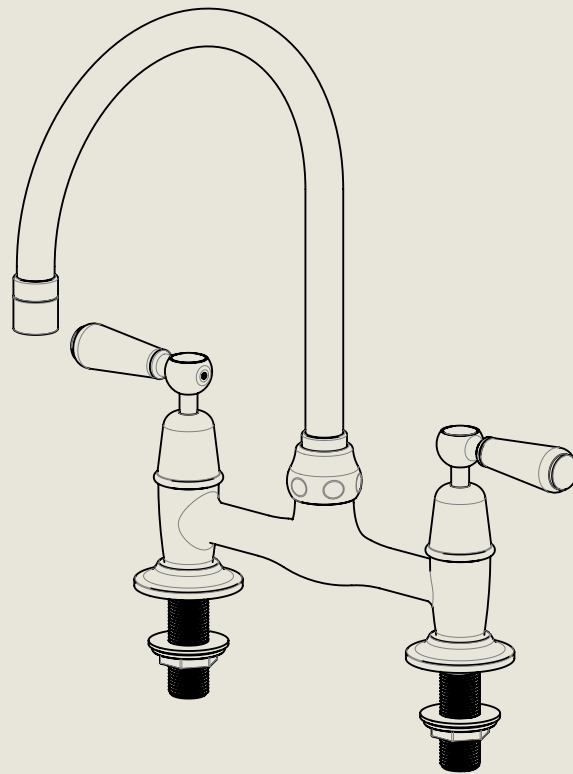

Model No.	Description	
RCLI010-1900-FL	Regent China Lever 1010, 1900's Style, Flange Union	Complete

BY APPOINTMENT TO
HER MAJESTY QUEEN ELIZABETH II
MANUFACTURE OF KITCHEN & BATHROOM TAPS & MIXERS
BARBER WILSONS & CO. LTD
LONDON

LONDON BARBER WILSONS & CO EST. 1905

American adapters fitted as standard when purchased via BW&Co USA

Model No.	Description	
RCL1010-1900-FL	Regent China Lever 1010, 1900's Style, Flange Union	Fitting

BY APPOINTMENT TO
HER MAJESTY QUEEN ELIZABETH II
MANUFACTURE OF KITCHEN & BATHROOM TAPS & MIXERS
BARBER WILSONS & CO. LTD
LONDON

LONDON BARBER WILSONS & CO EST. 1905

American adapters fitted as standard when purchased via BW&Co USA

Model No. RCL1010-1900-FL	Description Regent China Lever 1010, 1900's Style, Flange Union	ISO
------------------------------	---	-----