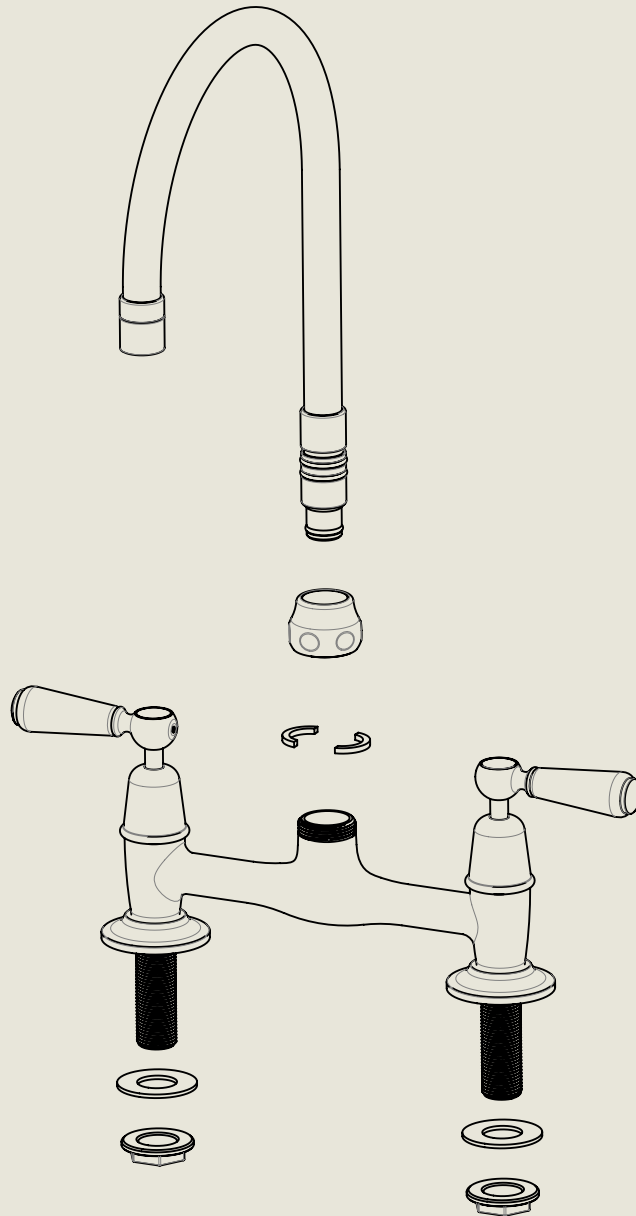

BY APPOINTMENT TO
HER MAJESTY QUEEN ELIZABETH II
MANUFACTURE OF KITCHEN & BATHROOM TAPS & MIXERS
BARBER WILSONS & CO. LTD
LONDON

LONDON

BARBER WILSONS & CO

EST. 1905

American adapters fitted as standard when purchased via BW&Co USA

Model No.	Description	
RCLI010-1900-FL	Regent China Lever 1010, 1900's Style, Flange Union	Complete

BY APPOINTMENT TO
HER MAJESTY QUEEN ELIZABETH II
MANUFACTURE OF KITCHEN & BATHROOM TAPS & MIXERS
BARBER WILSONS & CO. LTD
LONDON

LONDON BARBER WILSONS & CO EST. 1905

American adapters fitted as standard when purchased via BW&Co USA

Model No.	Description	
RCL1010-1900-FL	Regent China Lever 1010, 1900's Style, Flange Union	Fitting

BY APPOINTMENT TO
HER MAJESTY QUEEN ELIZABETH II
MANUFACTURE OF KITCHEN & BATHROOM TAPS & MIXERS
BARBER WILSONS & CO. LTD
LONDON

LONDON BARBER WILSONS & CO EST. 1905

American adapters fitted as standard when purchased via BW&Co USA

Model No. RCL1010-1900-FL	Description Regent China Lever 1010, 1900's Style, Flange Union	ISO
------------------------------	---	-----