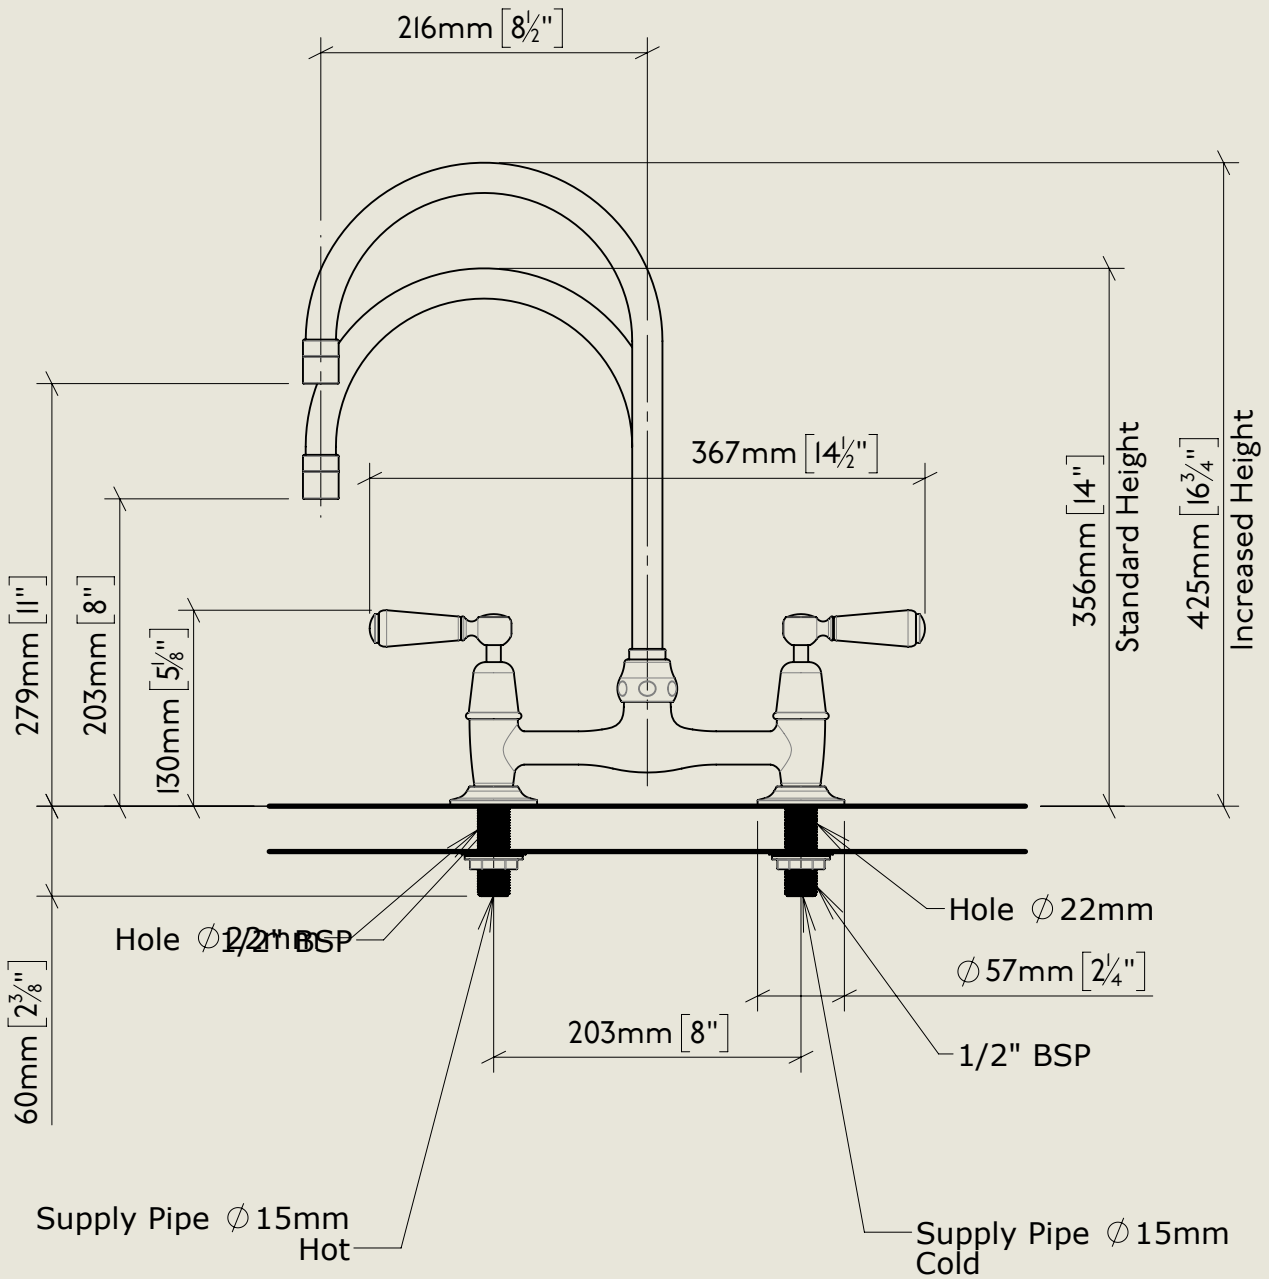

BY APPOINTMENT TO
HER MAJESTY QUEEN ELIZABETH II
MANUFACTURE OF KITCHEN & BATHROOM TAPS & MIXERS
BARBER WILSONS & CO. LTD
LONDON

LONDON

BARBER WILSONS & CO

EST. 1905

American adapters fitted as standard when purchased via BW&Co USA

Model No.	Description	
RCLI010-1900-FL	Regent China Lever 1010, 1900's Style, Flange Union	Complete

BY APPOINTMENT TO
HER MAJESTY QUEEN ELIZABETH II
MANUFACTURE OF KITCHEN & BATHROOM TAPS & MIXERS
BARBER WILSONS & CO. LTD
LONDON

LONDON BARBER WILSONS & CO EST. 1905

American adapters fitted as standard when purchased via BW&Co USA

Model No.	Description	
RCL1010-1900-FL	Regent China Lever 1010, 1900's Style, Flange Union	Fitting

BY APPOINTMENT TO
HER MAJESTY QUEEN ELIZABETH II
MANUFACTURE OF KITCHEN & BATHROOM TAPS & MIXERS
BARBER WILSONS & CO. LTD
LONDON

LONDON BARBER WILSONS & CO EST. 1905

American adapters fitted as standard when purchased via BW&Co USA

Model No. RCL1010-1900-FL	Description Regent China Lever 1010, 1900's Style, Flange Union	ISO
------------------------------	---	-----