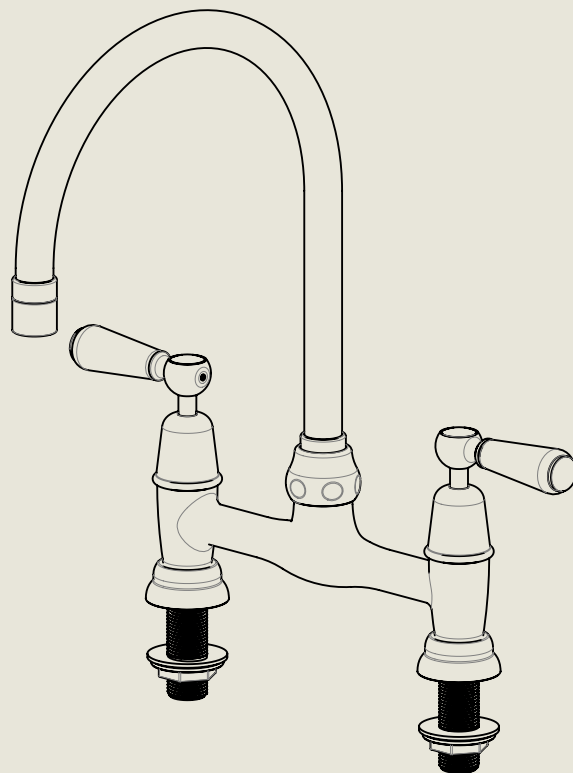

Model No.	Description	
RCLI010-1900-MU	Regent China Lever 1010, 1900's Style, Mushroom Union	Complete

BY APPOINTMENT TO
HER MAJESTY QUEEN ELIZABETH II
MANUFACTURE OF KITCHEN & BATHROOM TAPS & MIXERS
BARBER WILSONS & CO. LTD
LONDON

LONDON BARBER WILSONS & CO EST. 1905

American adapters fitted as standard when purchased via BW&Co USA

<p>Model No. RCL1010-1900-MU</p>	<p>Description Regent China Lever 1010, 1900's Style, Mushroom Union</p>	<p>Fitting</p>
--------------------------------------	--	----------------

BY APPOINTMENT TO
HER MAJESTY QUEEN ELIZABETH II
MANUFACTURE OF KITCHEN & BATHROOM TAPS & MIXERS
BARBER WILSONS & CO. LTD
LONDON

LONDON BARBER WILSONS & CO EST. 1905

American adapters fitted as standard when purchased via BW&Co USA

Model No. RCL1010-1900-MU	Description Regent China Lever 1010, 1900's Style, Mushroom Union	ISO
------------------------------	---	-----