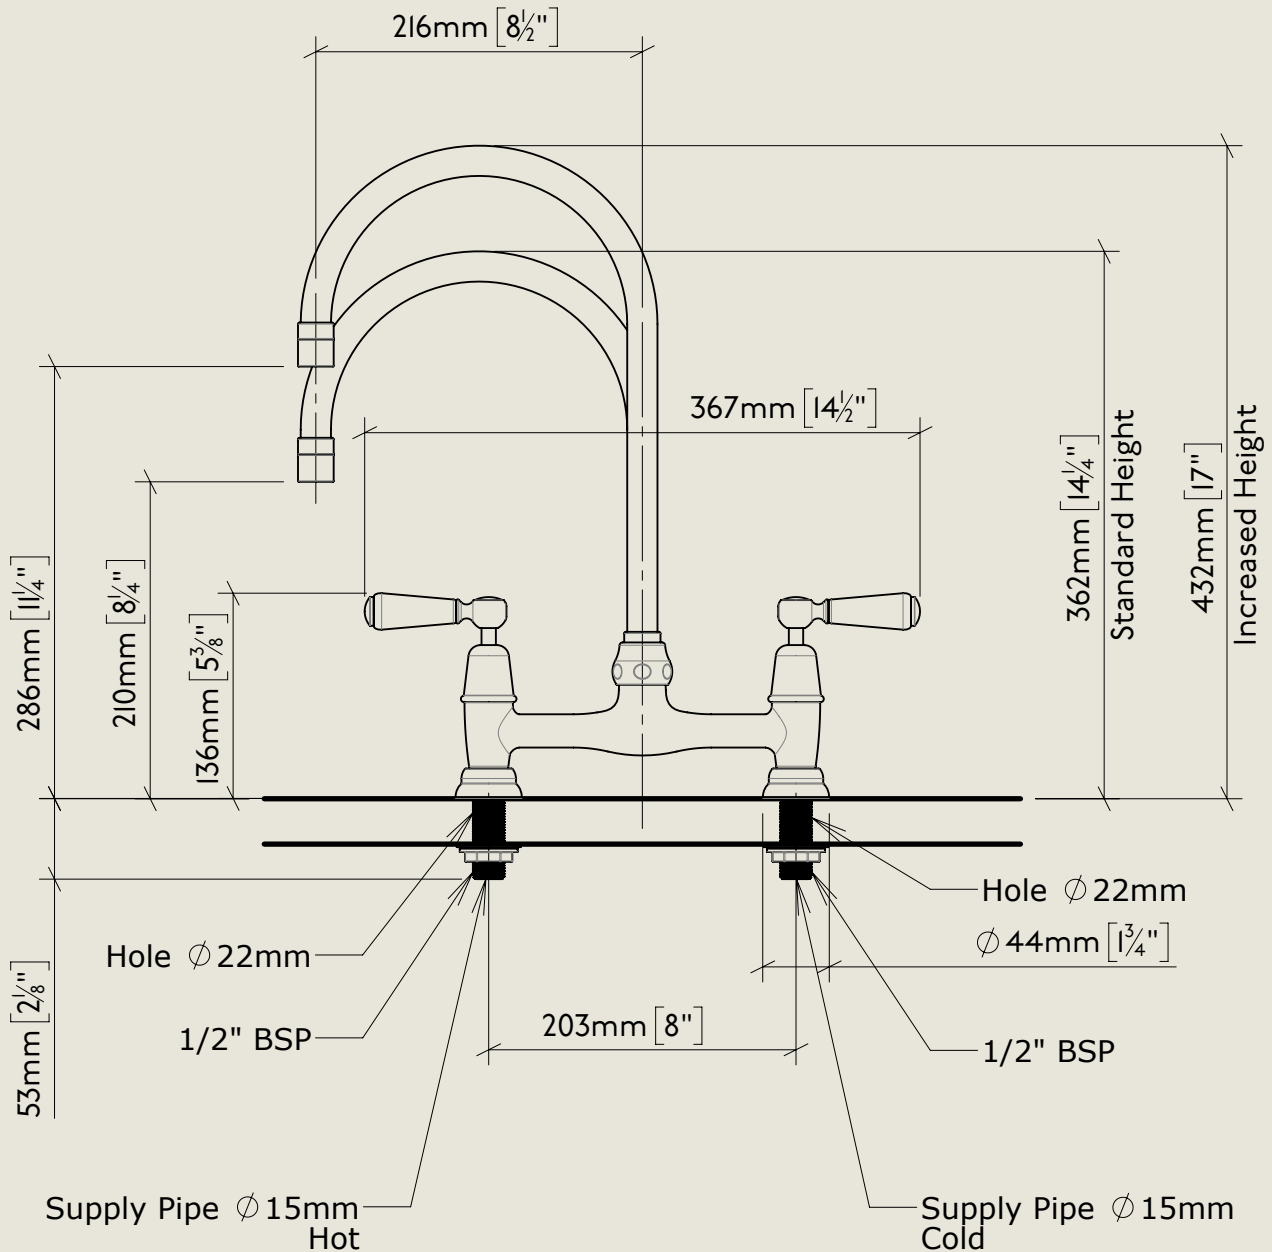

BY APPOINTMENT TO
HER MAJESTY QUEEN ELIZABETH II
MANUFACTURE OF KITCHEN & BATHROOM TAPS & MIXERS
BARBER WILSONS & CO. LTD
LONDON

LONDON

BARBER WILSONS & CO

EST. 1905

American adapters fitted as standard when purchased via BW&Co USA

Model No.	Description	
RCLI010-1900-MU	Regent China Lever 1010, 1900's Style, Mushroom Union	Complete