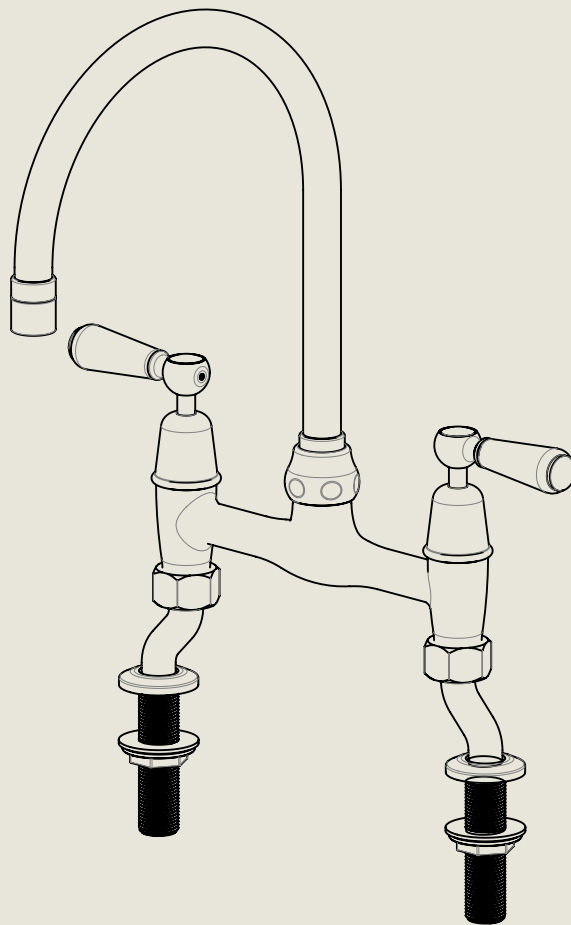

Model No.	Description	
RCL1010-1900-PU	Regent China Lever 1010, 1900's Style, Pillar Union	Complete

BY APPOINTMENT TO
HER MAJESTY QUEEN ELIZABETH II
MANUFACTURE OF KITCHEN & BATHROOM TAPS & MIXERS
BARBER WILSONS & CO. LTD
LONDON

LONDON

BARBER WILSONS & CO

EST. 1905

American adapters fitted as standard when purchased via BW&Co USA

Model No.

RCLI010-1900-PU

Description

Regent China Lever 1010, 1900's Style,
Pillar Union

Fitting

BY APPOINTMENT TO
HER MAJESTY QUEEN ELIZABETH II
MANUFACTURE OF KITCHEN & BATHROOM TAPS & MIXERS
BARBER WILSONS & CO. LTD
LONDON

LONDON BARBER WILSONS & CO EST. 1905

American adapters fitted as standard when purchased via BW&Co USA

Model No. RCL1010-1900-PU	Description Regent China Lever 1010, 1900's Style, Pillar Union	ISO
------------------------------	---	-----