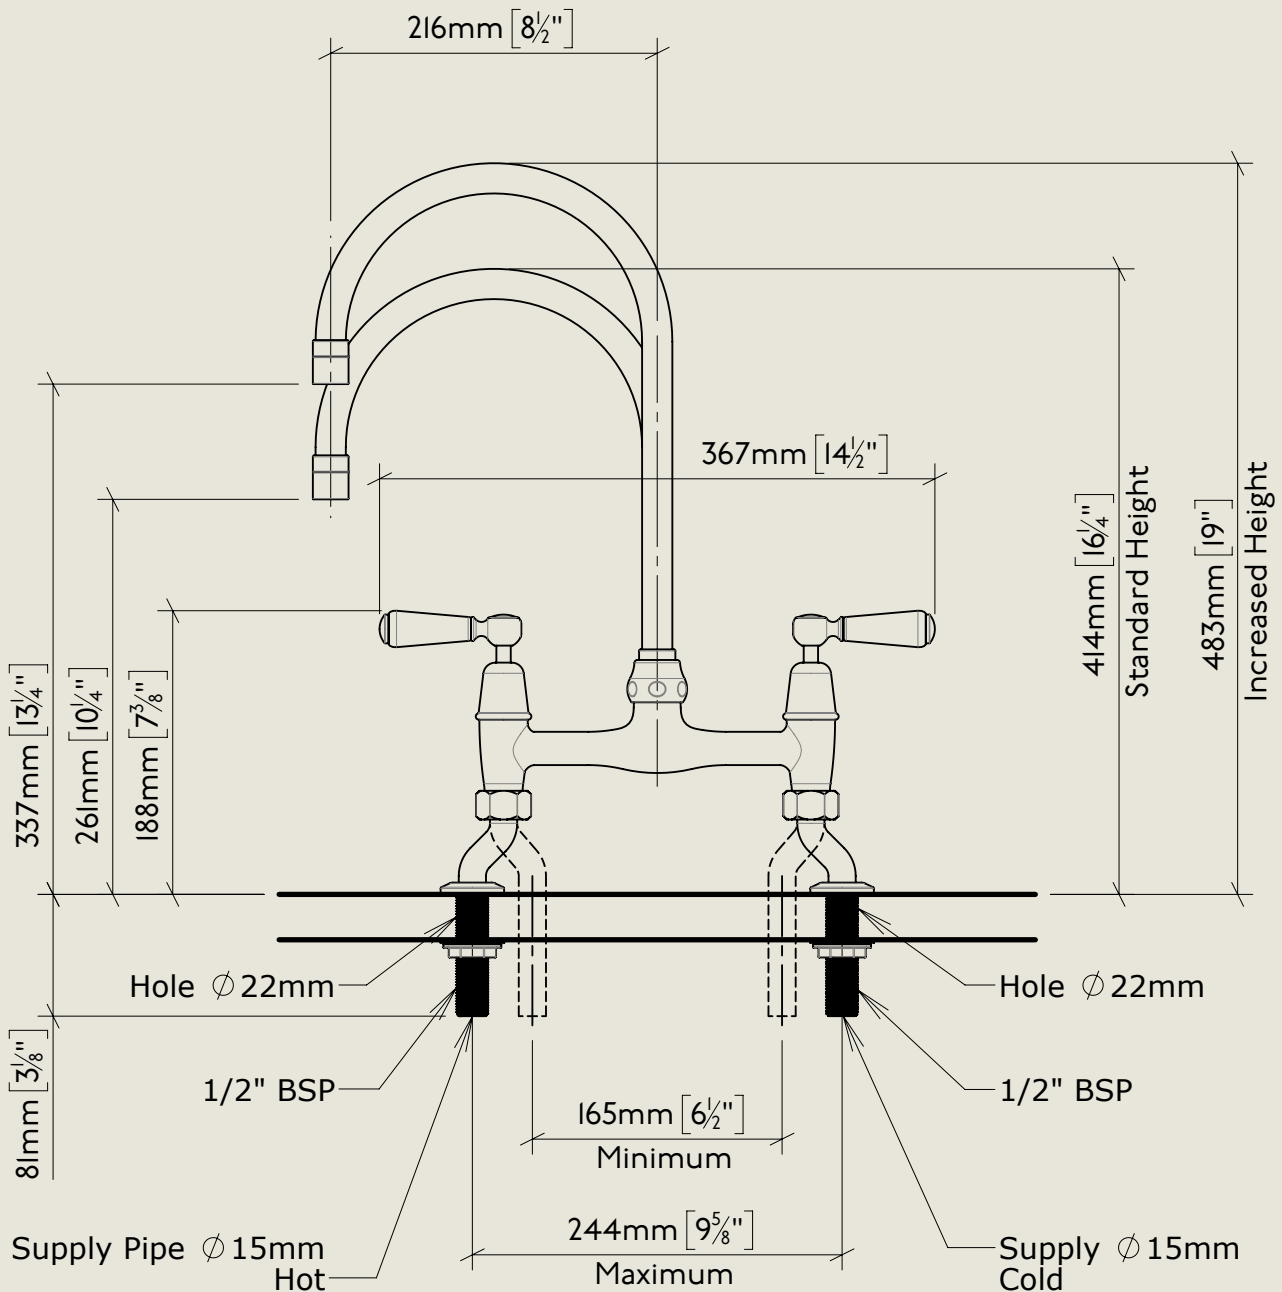

BY APPOINTMENT TO
HER MAJESTY QUEEN ELIZABETH II
MANUFACTURE OF KITCHEN & BATHROOM TAPS & MIXERS
BARBER WILSONS & CO. LTD
LONDON

LONDON

BARBER WILSONS & CO

EST. 1905

American adapters fitted as standard when purchased via BW&Co USA

Model No.	Description	
RCL1010-1900-PU	Regent China Lever 1010, 1900's Style, Pillar Union	Complete