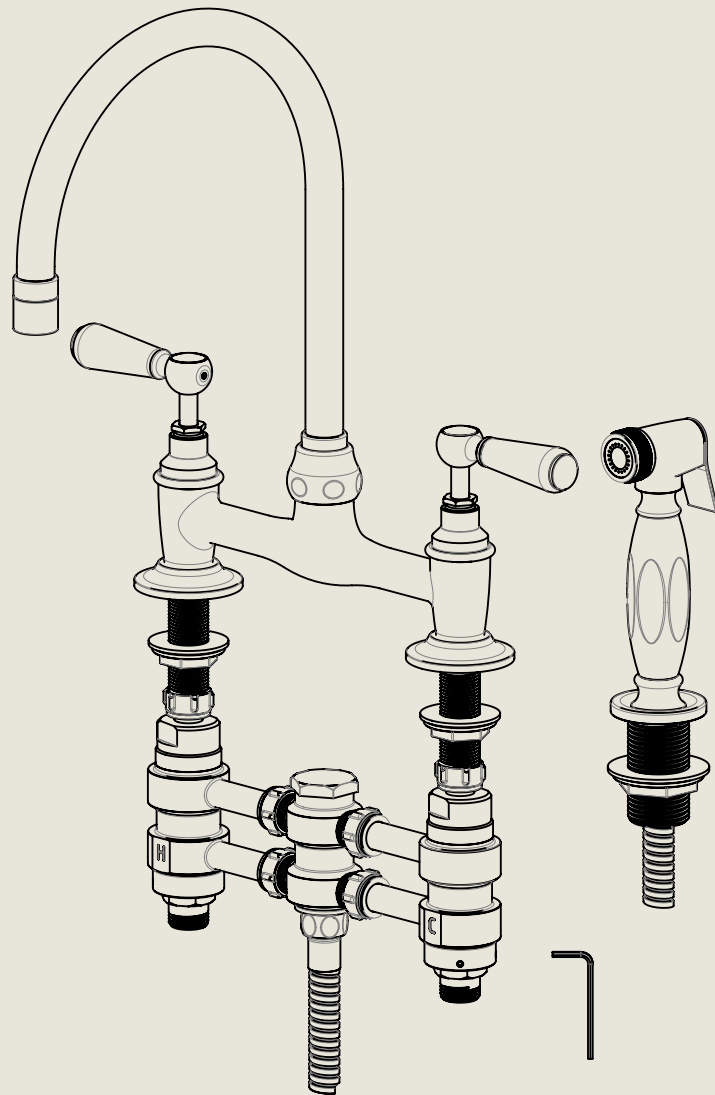

BY APPOINTMENT TO
HER MAJESTY QUEEN ELIZABETH II
MANUFACTURE OF KITCHEN & BATHROOM TAPS & MIXERS
BARBER WILSONS & CO. LTD
LONDON

LONDON BARBER WILSONS & CO EST. 1905

American adapters fitted as standard when purchased via BW&Co USA

<p>Model No. RCLI030-1890-FL</p>	<p>Description Regent China Lever 1030, 1890's Style, Flange Union</p>	<p>Fitting</p>
--------------------------------------	--	----------------

BY APPOINTMENT TO
HER MAJESTY QUEEN ELIZABETH II
MANUFACTURE OF KITCHEN & BATHROOM TAPS & MIXERS
BARBER WILSONS & CO. LTD
LONDON

LONDON BARBER WILSONS & CO EST. 1905

American adapters fitted as standard when purchased via BW&Co USA

Model No. RCL1030-1890-FL	Description Regent China Lever 1030, 1890's Style, Flange Union	ISO
------------------------------	---	-----