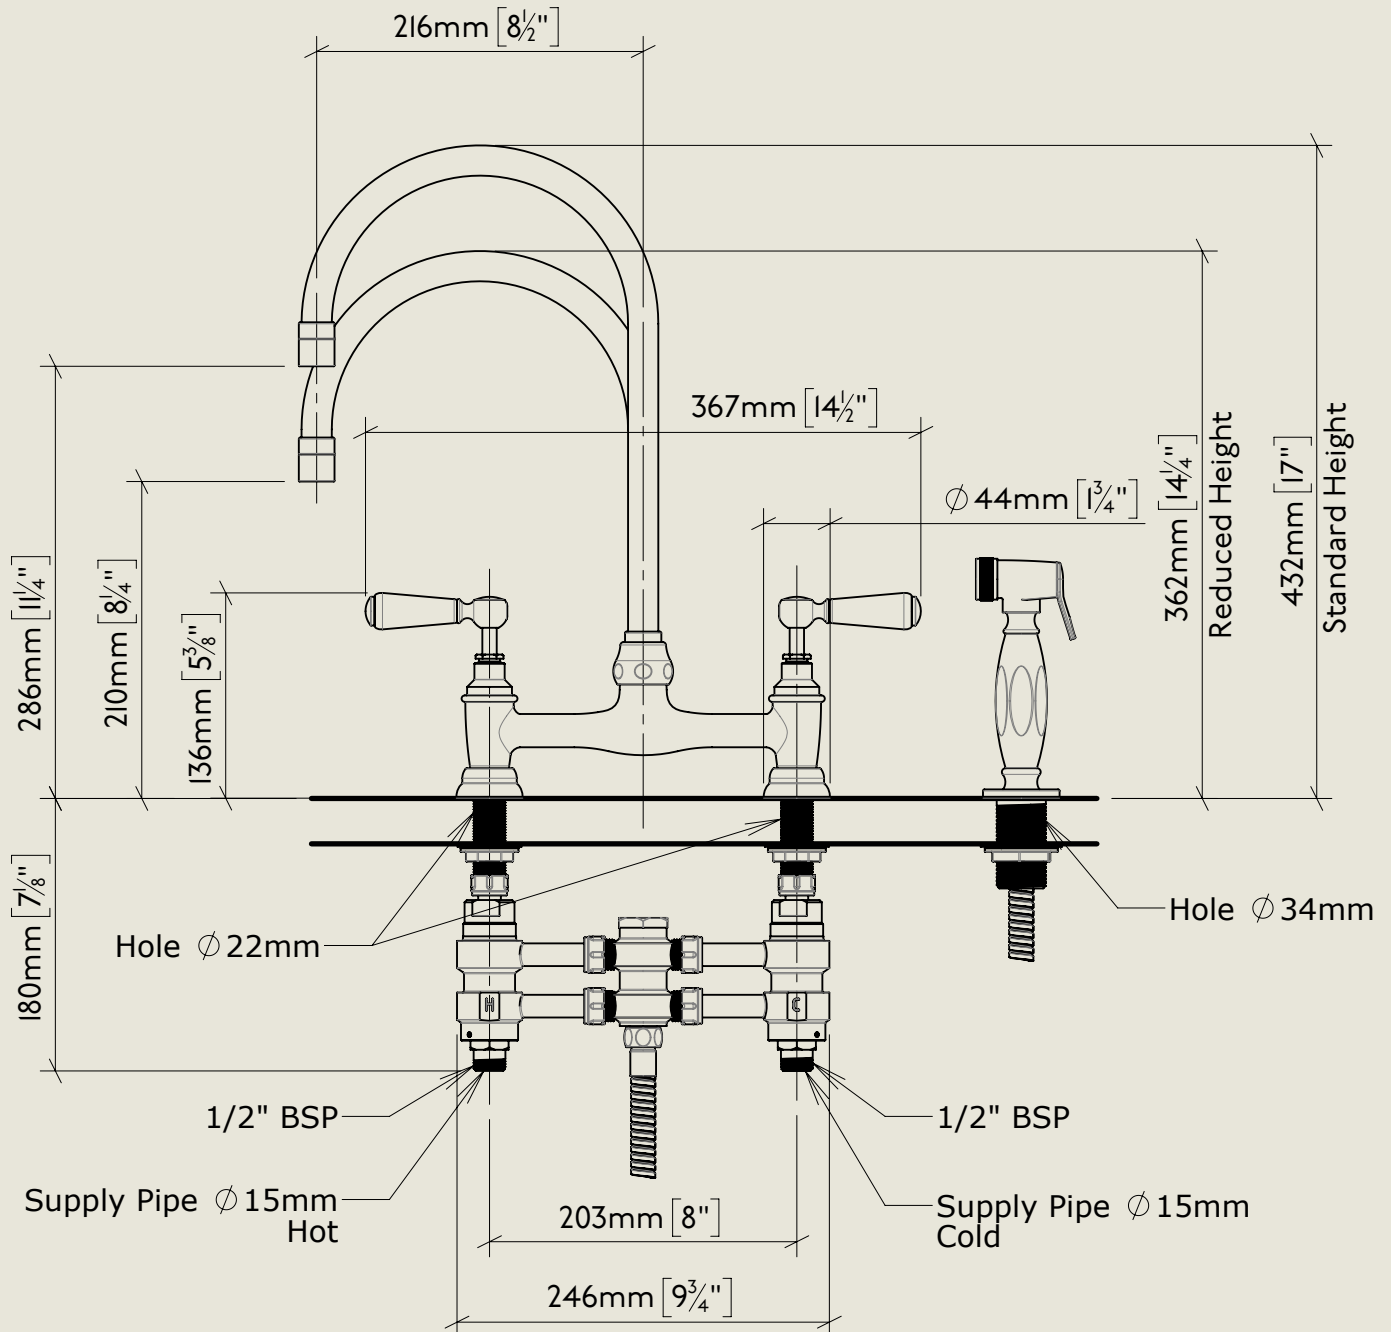

BY APPOINTMENT TO
HER MAJESTY QUEEN ELIZABETH II
MANUFACTURE OF KITCHEN & BATHROOM TAPS & MIXERS
BARBER WILSONS & CO. LTD
LONDON

LONDON

BARBER WILSONS & CO

EST. 1905

American adapters fitted as standard when purchased via BW&Co USA

Model No.	Description	
RCLI030-1890-MU	Regent China Lever I030, 1890's Style, Mushroom Union	Complete

BY APPOINTMENT TO
HER MAJESTY QUEEN ELIZABETH II
MANUFACTURE OF KITCHEN & BATHROOM TAPS & MIXERS
BARBER WILSONS & CO. LTD
LONDON

LONDON BARBER WILSONS & CO EST. 1905

American adapters fitted as standard when purchased via BW&Co USA

<p>Model No. RCLI030-1890-MU</p>	<p>Description Regent China Lever 1030, 1890's Style, Mushroom Union</p>	<p>Fitting</p>
--------------------------------------	--	----------------

Model No. RCLI030-1890-MU	Description Regent China Lever 1030, 1890's Style, Mushroom Union	ISO
------------------------------	---	-----