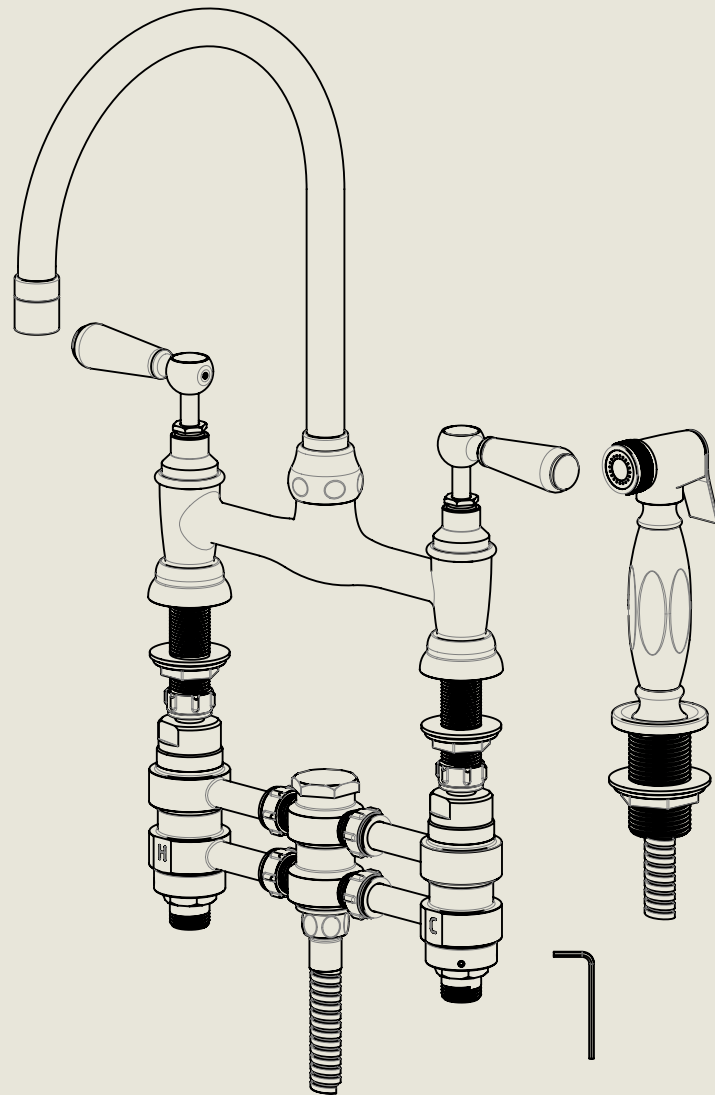

Model No.	Description	
RCLI030-1890-MU	Regent China Lever I030, 1890's Style, Mushroom Union	Complete

BY APPOINTMENT TO
HER MAJESTY QUEEN ELIZABETH II
MANUFACTURE OF KITCHEN & BATHROOM TAPS & MIXERS
BARBER WILSONS & CO. LTD
LONDON

LONDON BARBER WILSONS & CO EST. 1905

American adapters fitted as standard when purchased via BW&Co USA

<p>Model No. RCLI030-1890-MU</p>	<p>Description Regent China Lever 1030, 1890's Style, Mushroom Union</p>	<p>Fitting</p>
--------------------------------------	--	----------------

BY APPOINTMENT TO
HER MAJESTY QUEEN ELIZABETH II
MANUFACTURE OF KITCHEN & BATHROOM TAPS & MIXERS
BARBER WILSONS & CO. LTD
LONDON

LONDON BARBER WILSONS & CO EST. 1905

American adapters fitted as standard when purchased via BW&Co USA

Model No. RCLI030-1890-MU	Description Regent China Lever 1030, 1890's Style, Mushroom Union	ISO
------------------------------	---	-----