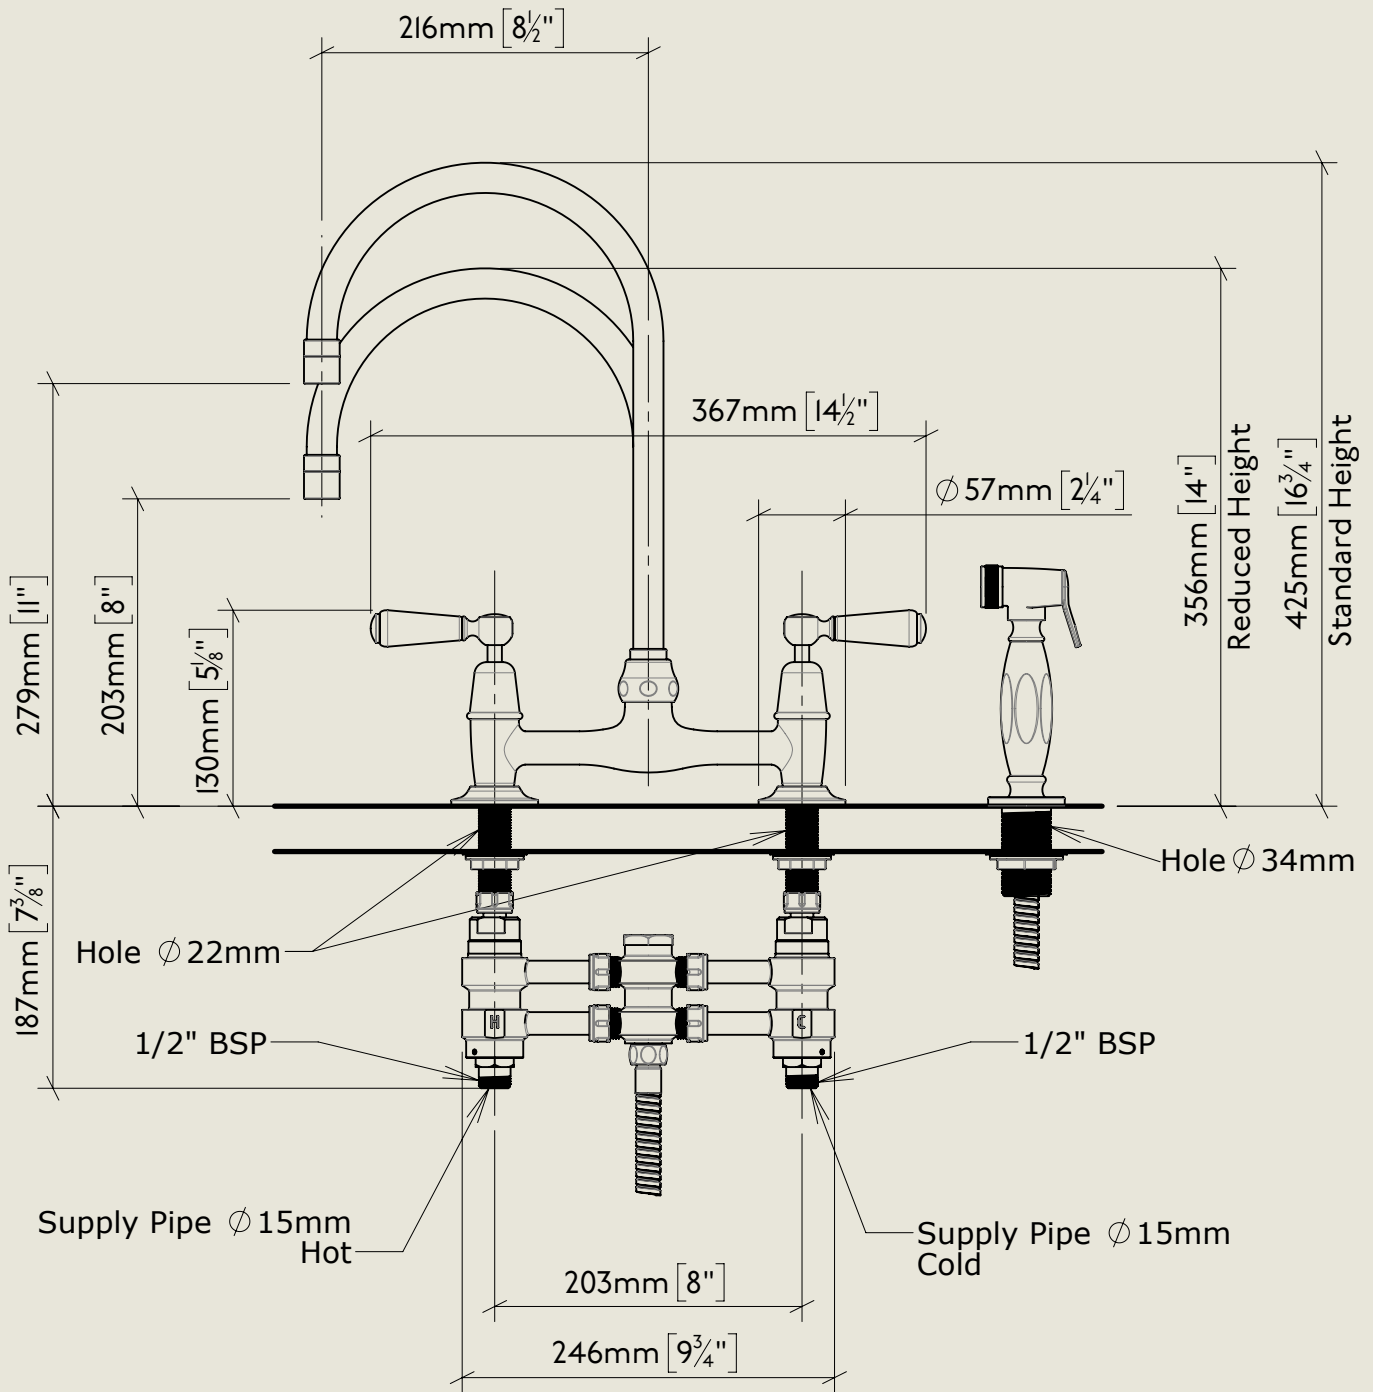

BY APPOINTMENT TO
HER MAJESTY QUEEN ELIZABETH II
MANUFACTURE OF KITCHEN & BATHROOM TAPS & MIXERS
BARBER WILSONS & CO. LTD
LONDON

LONDON

BARBER WILSONS & CO

EST. 1905

American adapters fitted as standard when purchased via BW&Co USA

Model No.	Description	
RCLI030-1900-FL	Regent China Lever 1030, 1900's Style Flange Union	Complete

BY APPOINTMENT TO
HER MAJESTY QUEEN ELIZABETH II
MANUFACTURE OF KITCHEN & BATHROOM TAPS & MIXERS
BARBER WILSONS & CO. LTD
LONDON

LONDON BARBER WILSONS & CO EST. 1905

American adapters fitted as standard when purchased via BW&Co USA

Model No.	Description	
RCLI030-1900-FL	Regent China Lever 1030, 1900's Style Flange Union	Fitting

BY APPOINTMENT TO
HER MAJESTY QUEEN ELIZABETH II
MANUFACTURE OF KITCHEN & BATHROOM TAPS & MIXERS
BARBER WILSONS & CO. LTD
LONDON

LONDON BARBER WILSONS & CO EST. 1905

American adapters fitted as standard when purchased via BW&Co USA

Model No. RCL1030-1900-FL	Description Regent China Lever 1030, 1900's Style, Flange Union	ISO
------------------------------	---	-----