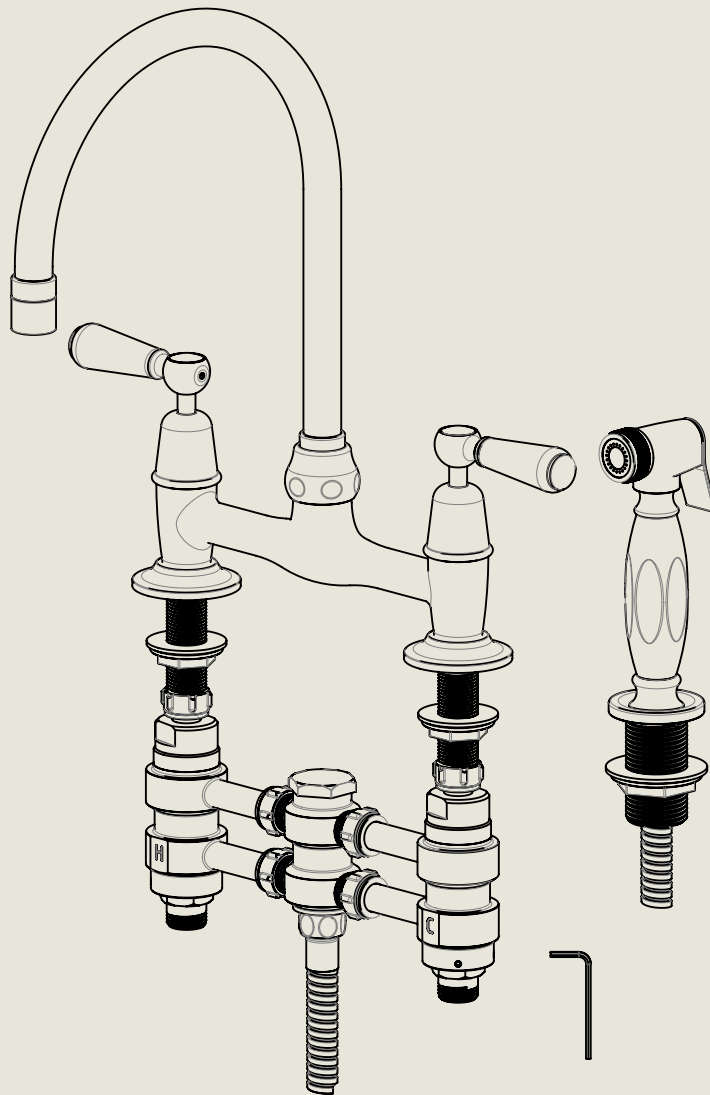

Model No.	Description	
RCLI030-1900-FL	Regent China Lever 1030, 1900's Style Flange Union	Complete

BY APPOINTMENT TO
HER MAJESTY QUEEN ELIZABETH II
MANUFACTURE OF KITCHEN & BATHROOM TAPS & MIXERS
BARBER WILSONS & CO. LTD
LONDON

LONDON BARBER WILSONS & CO EST. 1905

American adapters fitted as standard when purchased via BW&Co USA

Model No.	Description	
RCLI030-1900-FL	Regent China Lever 1030, 1900's Style Flange Union	Fitting

BY APPOINTMENT TO
HER MAJESTY QUEEN ELIZABETH II
MANUFACTURE OF KITCHEN & BATHROOM TAPS & MIXERS
BARBER WILSONS & CO. LTD
LONDON

LONDON BARBER WILSONS & CO EST. 1905

American adapters fitted as standard when purchased via BW&Co USA

Model No. RCL1030-1900-FL	Description Regent China Lever 1030, 1900's Style, Flange Union	ISO
------------------------------	---	-----