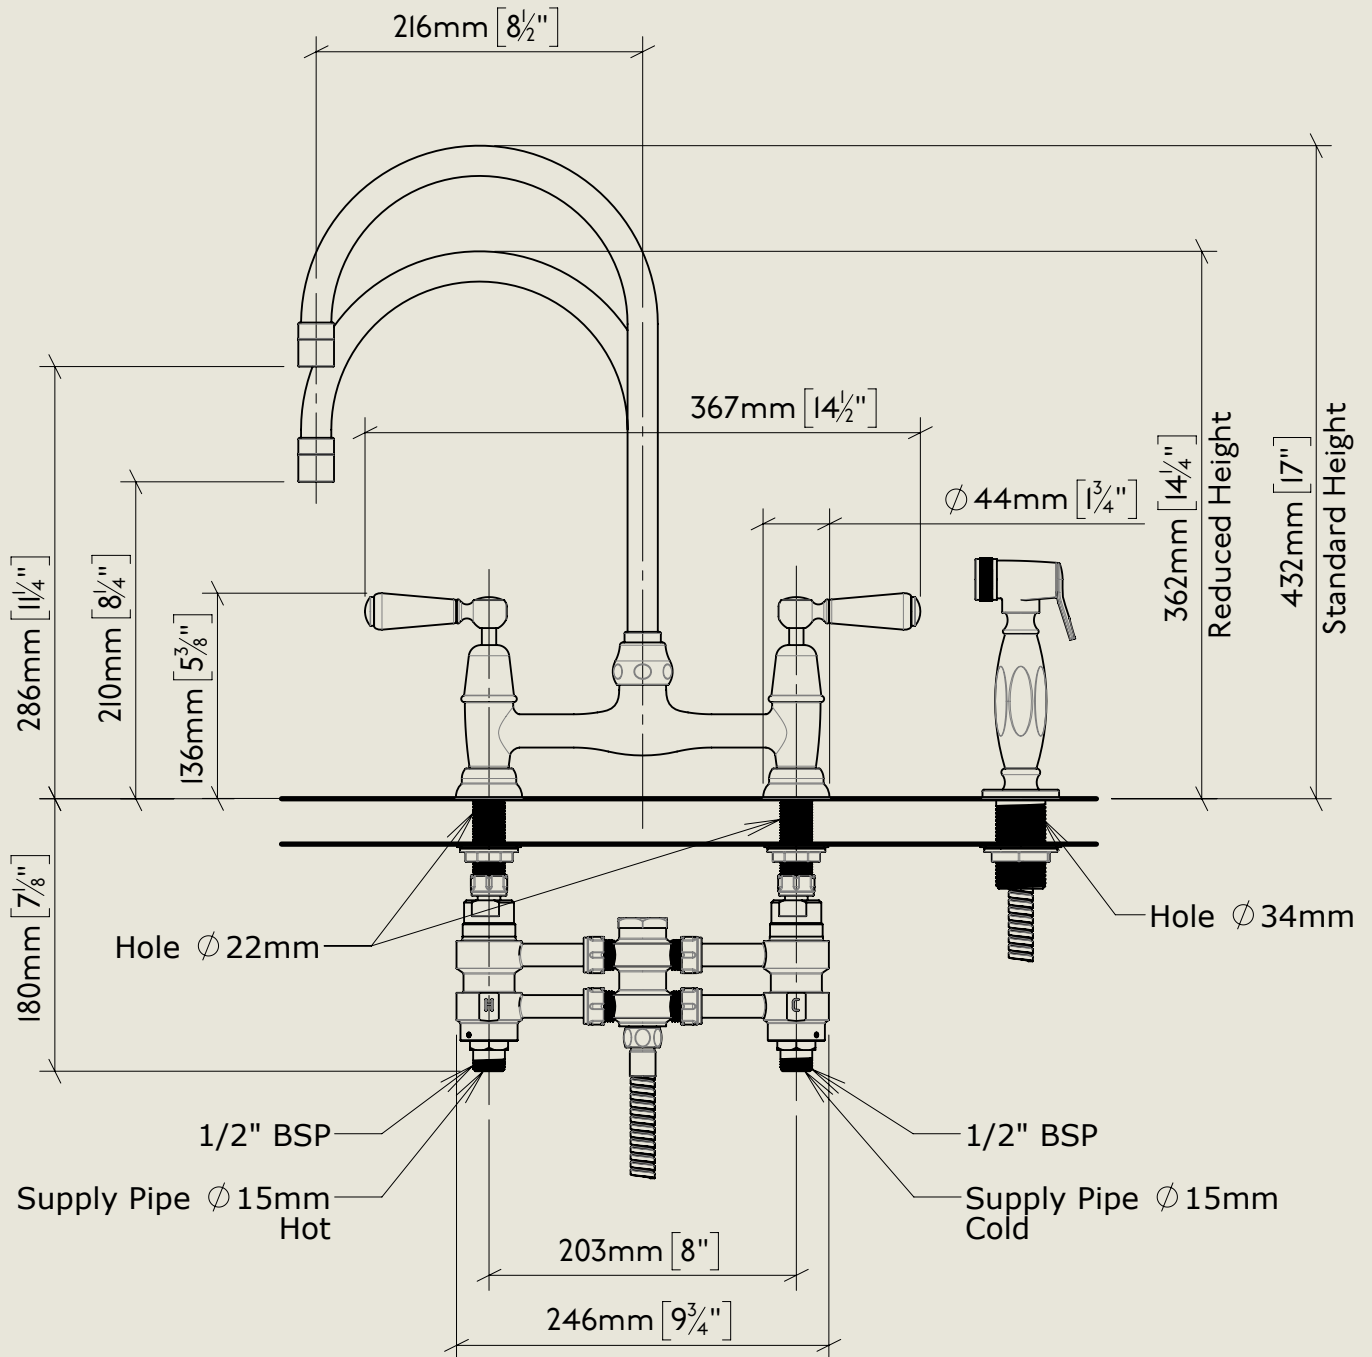

BY APPOINTMENT TO
HER MAJESTY QUEEN ELIZABETH II
MANUFACTURE OF KITCHEN & BATHROOM TAPS & MIXERS
BARBER WILSONS & CO. LTD
LONDON

LONDON **BARBER WILSONS & CO** EST. 1905

American adapters fitted as standard when purchased via BW&Co USA

Model No.	Description	
RCLI030-1900-MU	Regent China Lever 1030, 1900's Style, Mushroom Union	Complete

BY APPOINTMENT TO
HER MAJESTY QUEEN ELIZABETH II
MANUFACTURE OF KITCHEN & BATHROOM TAPS & MIXERS
BARBER WILSONS & CO. LTD
LONDON

LONDON BARBER WILSONS & CO EST. 1905

American adapters fitted as standard when purchased via BW&Co USA

<p>Model No. RCLI030-1900-MU</p>	<p>Description Regent China Lever 1030, 1900's Style, Mushroom Union</p>	<p>Fitting</p>
--------------------------------------	--	----------------

Model No. RCLI030-1900-MU	Description Regent China Lever 1030, 1900's Style, Mushroom Union	ISO
------------------------------	---	-----