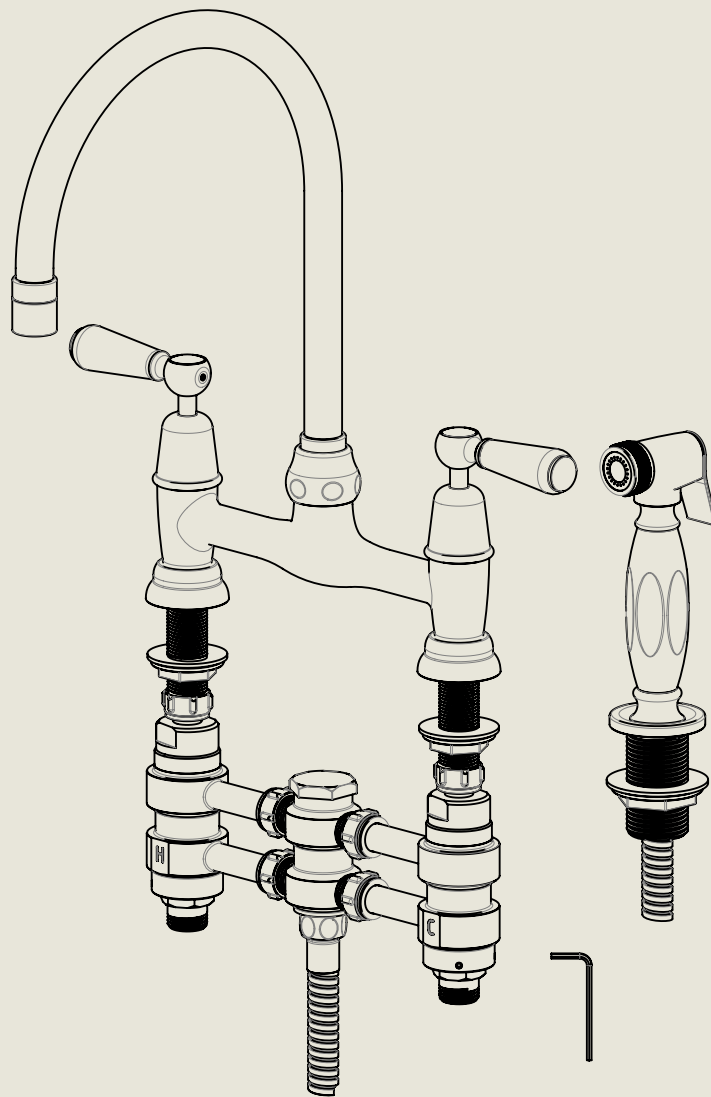

Model No.	Description	
RCLI030-1900-MU	Regent China Lever 1030, 1900's Style, Mushroom Union	Complete

BY APPOINTMENT TO
HER MAJESTY QUEEN ELIZABETH II
MANUFACTURE OF KITCHEN & BATHROOM TAPS & MIXERS
BARBER WILSONS & CO. LTD
LONDON

LONDON BARBER WILSONS & CO EST. 1905

American adapters fitted as standard when purchased via BW&Co USA

<p>Model No. RCLI030-1900-MU</p>	<p>Description Regent China Lever 1030, 1900's Style, Mushroom Union</p>	<p>Fitting</p>
--------------------------------------	--	----------------

BY APPOINTMENT TO
HER MAJESTY QUEEN ELIZABETH II
MANUFACTURE OF KITCHEN & BATHROOM TAPS & MIXERS
BARBER WILSONS & CO. LTD
LONDON

LONDON BARBER WILSONS & CO EST. 1905

American adapters fitted as standard when purchased via BW&Co USA

Model No. RCLI030-1900-MU	Description Regent China Lever 1030, 1900's Style, Mushroom Union	ISO
------------------------------	---	-----