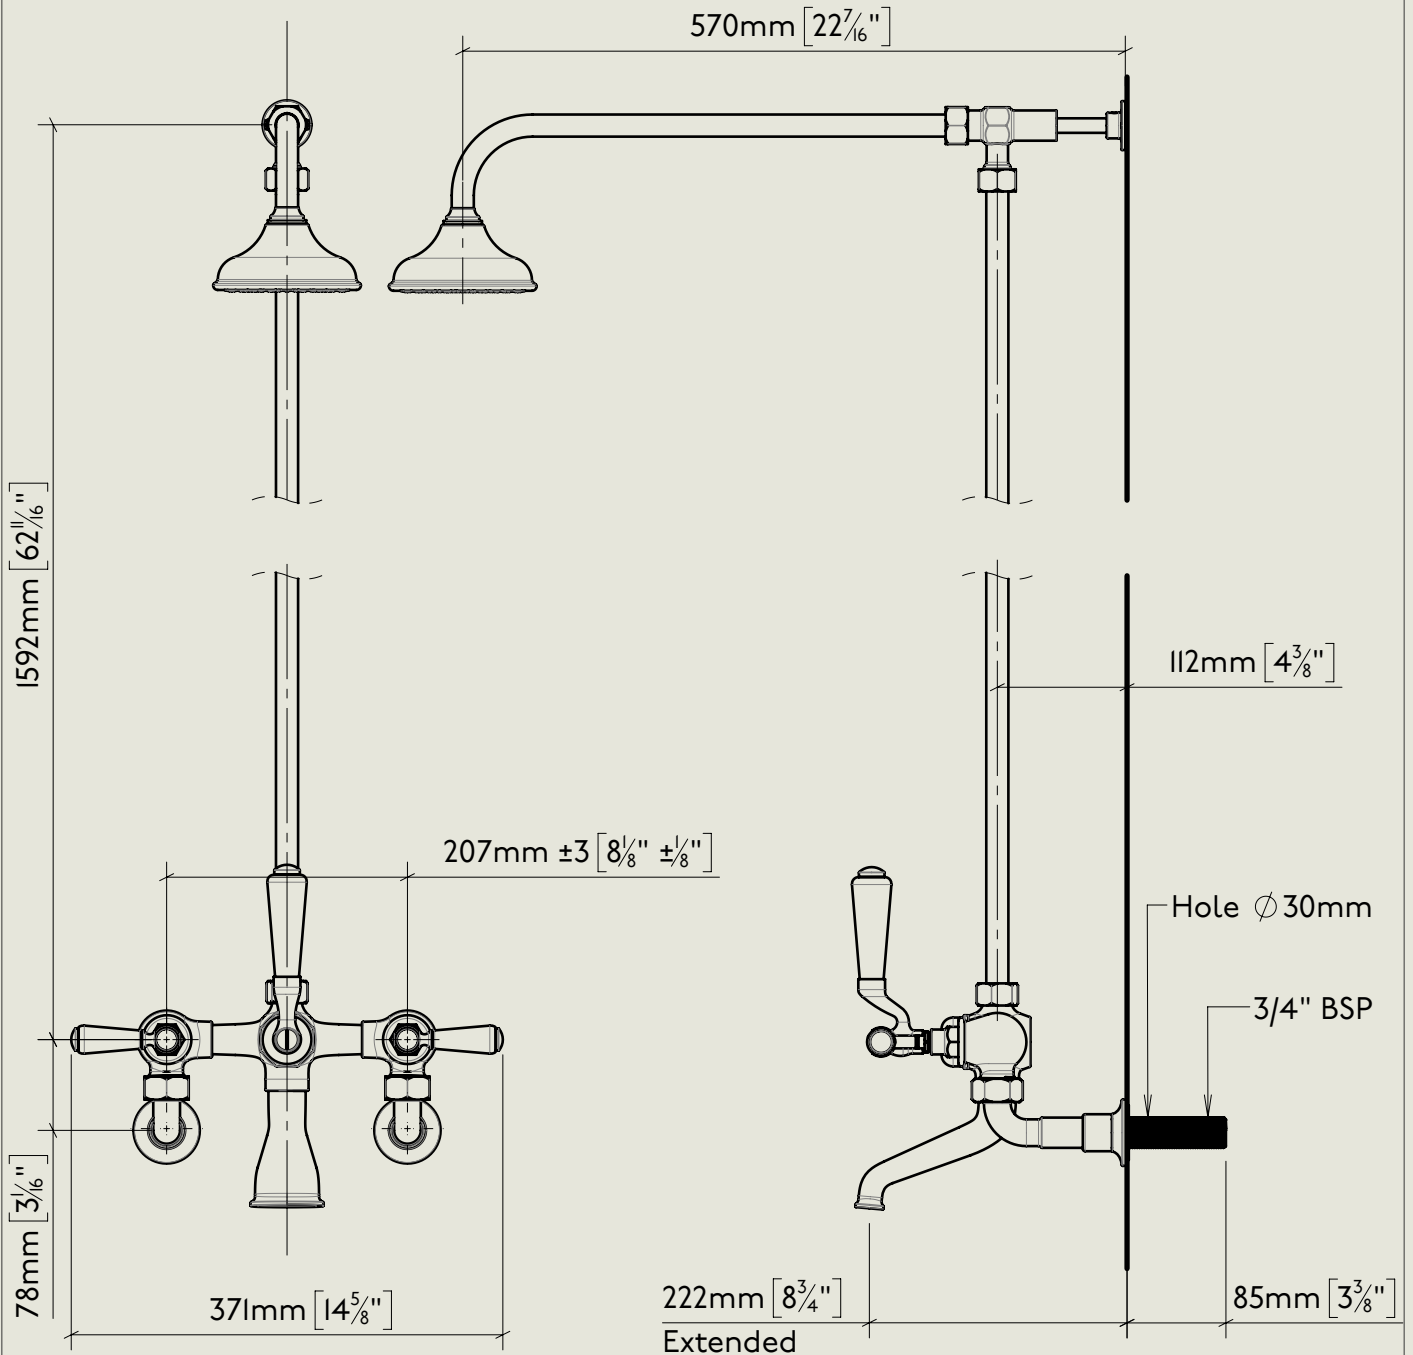

BY APPOINTMENT TO
HER MAJESTY QUEEN ELIZABETH II
MANUFACTURE OF KITCHEN & BATHROOM TAPS & MIXERS
BARBER WILSONS & CO. LTD
LONDON

LONDON

BARBER WILSONS & CO

EST. 1905

American adapters fitted as standard when purchased via BW&Co USA

Model No.	Description	
RCL4302-1890-EXT	Regent China Lever 4302, 1890's Style Extended Wall Mounted Bath with Shower mixer	Complete