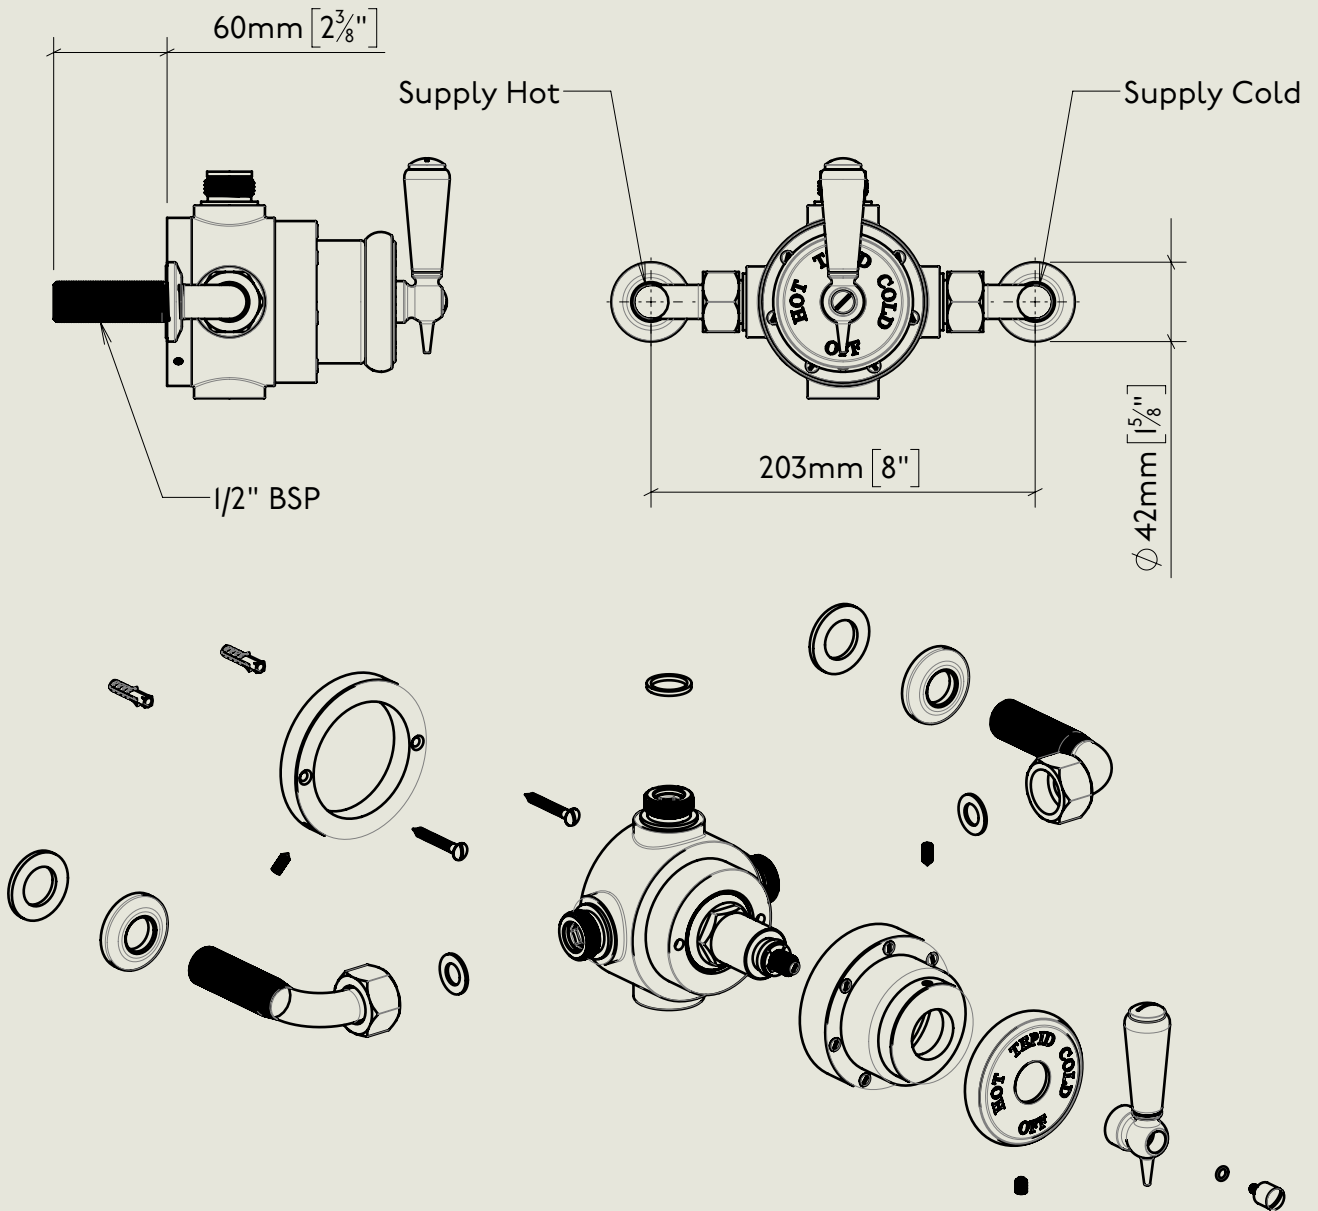

Model No.	Description	
RCL5700BA-1890	Regent China Lever 5700BA, 1890's Style Exposed Thermostatic Dual Control Shower/Bath Filler, 1/2" BSP Tail Inlet	Complete

BY APPOINTMENT TO  
HER MAJESTY QUEEN ELIZABETH II  
MANUFACTURE OF KITCHEN & BATHROOM TAPS & MIXERS  
BARBER WILSONS & CO. LTD  
LONDON

LONDON **BARBER WILSONS & CO** EST. 1905

American adapters fitted as standard when purchased via BW&Co USA

<p>Model No.</p> <p>RPS53</p>	<p>Description</p> <p>Regent PS53 Exposed Regent Thermostatic Shower Valve, 1/2" BSP Tail Inlet</p>	<p>Thermostat</p>
-------------------------------	-------------------------------------------------------------------------------------------------------------	-------------------

Model No.	Description	
PS40A-PS29S / PS10	Exposed Back Plate and Seventeen and a Half Inch Shower Arm with Fixed Drench Head Rose 5"	Headwork

BY APPOINTMENT TO  
HER MAJESTY QUEEN ELIZABETH II  
MANUFACTURE OF KITCHEN & BATHROOM TAPS & MIXERS  
BARBER WILSONS & CO. LTD  
LONDON

LONDON BARBER WILSONS & CO EST. 1905

American adapters fitted as standard when purchased via BW&Co USA

Model No.	Description	
-	Bath Filler-1890	Filler Spout