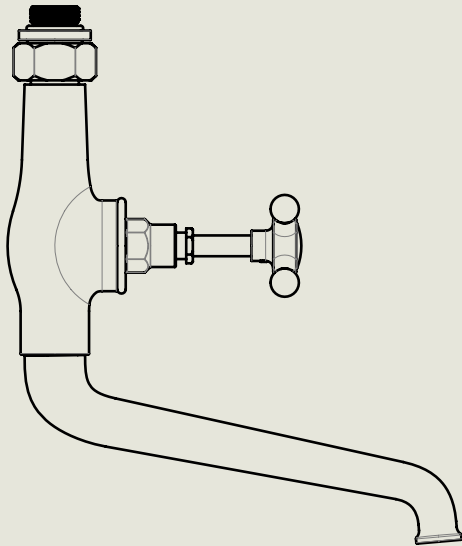

Model No.	Description	
RCL5700BA-1890	Regent China Lever 5700BA, 1890's Style Exposed Thermostatic Dual Control Shower/Bath Filler, 1/2" BSP Tail Inlet	Complete

BY APPOINTMENT TO  
HER MAJESTY QUEEN ELIZABETH II  
MANUFACTURE OF KITCHEN & BATHROOM TAPS & MIXERS  
BARBER WILSONS & CO. LTD  
LONDON

Model No.	Description	
PS40A-PS29S / PS10	Exposed Back Plate and Seventeen and a Half Inch Shower Arm with Fixed Drench Head Rose 5"	Headwork

BY APPOINTMENT TO  
HER MAJESTY QUEEN ELIZABETH II  
MANUFACTURE OF KITCHEN & BATHROOM TAPS & MIXERS  
BARBER WILSONS & CO. LTD  
LONDON

LONDON BARBER WILSONS & CO EST. 1905

American adapters fitted as standard when purchased via BW&Co USA

Model No.	Description	
-	Exposed Shower Control Valve I890	Control Valve

BY APPOINTMENT TO  
HER MAJESTY QUEEN ELIZABETH II  
MANUFACTURE OF KITCHEN & BATHROOM TAPS & MIXERS  
BARBER WILSONS & CO. LTD  
LONDON

LONDON BARBER WILSONS & CO EST. 1905

American adapters fitted as standard when purchased via BW&Co USA

Model No.	Description	
-	Bath Filler-1890	Filler Spout