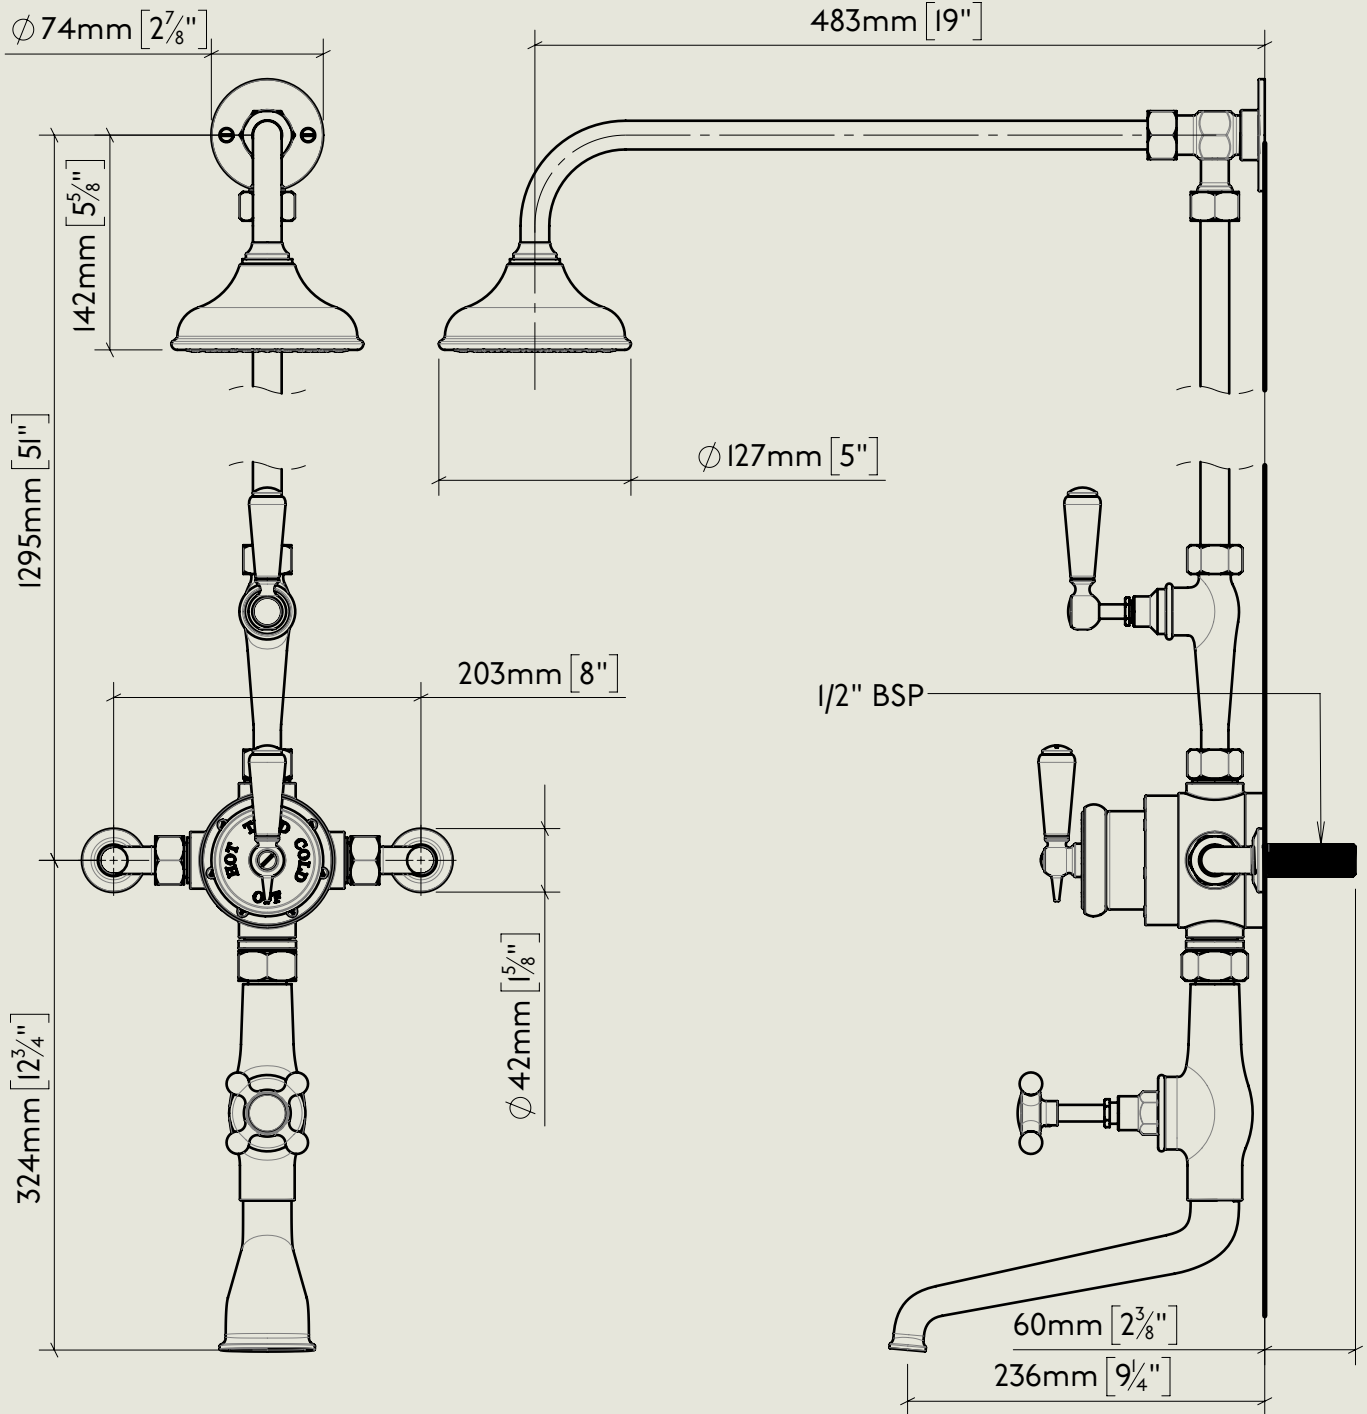

BY APPOINTMENT TO
HER MAJESTY QUEEN ELIZABETH II
MANUFACTURE OF KITCHEN & BATHROOM TAPS & MIXERS
BARBER WILSONS & CO. LTD
LONDON

LONDON **BARBER WILSONS & CO** EST. 1905

American adapters fitted as standard when purchased via BW&Co USA

Model No.	Description	
RCL5700BA-1890	Regent China Lever 5700BA, 1890's Style Exposed Thermostatic Dual Control Shower/Bath Filler, 1/2" BSP Tail Inlet	Complete