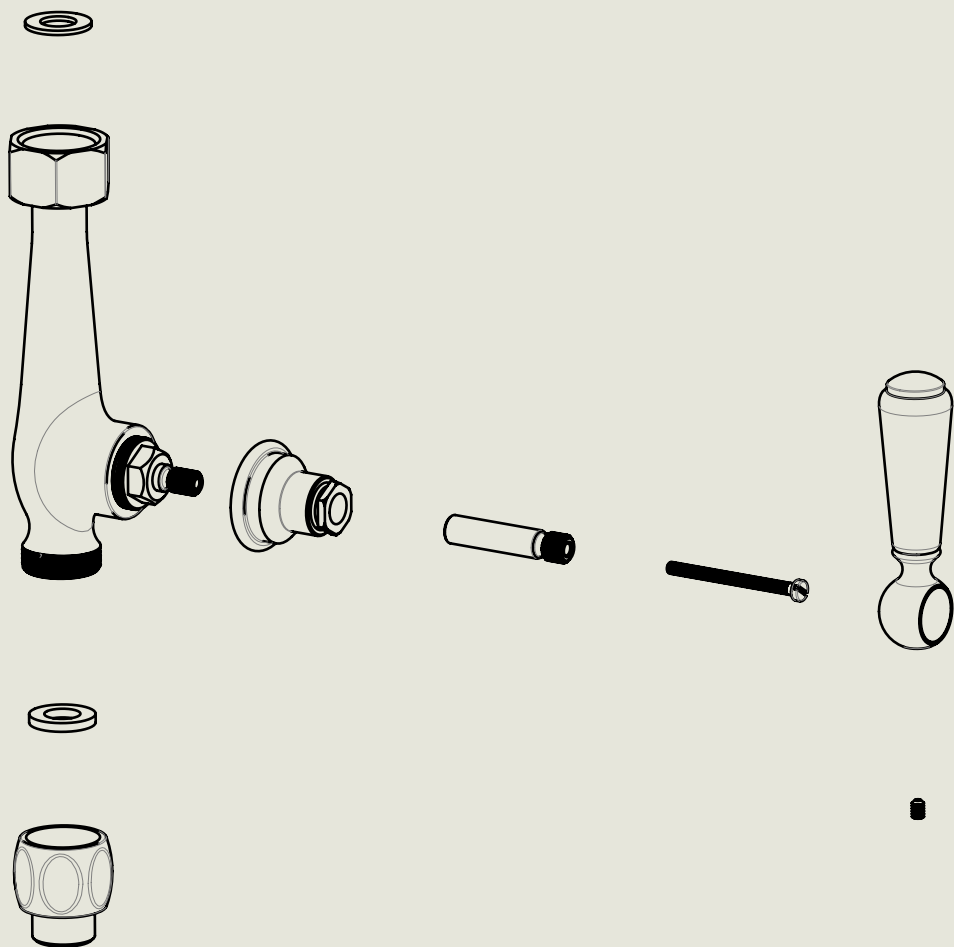

Model No.	Description	
PS40A-PS29S / PS10	Exposed Back Plate and Seventeen and a Half Inch Shower Arm with Fixed Drench Head Rose 5"	Headwork

BY APPOINTMENT TO
HER MAJESTY QUEEN ELIZABETH II
MANUFACTURE OF KITCHEN & BATHROOM TAPS & MIXERS
BARBER WILSONS & CO. LTD
LONDON

LONDON BARBER WILSONS & CO EST. 1905

American adapters fitted as standard when purchased via BW&Co USA

Model No.	Description	
-	Exposed Shower Control Valve I890	Control Valve

BY APPOINTMENT TO
HER MAJESTY QUEEN ELIZABETH II
MANUFACTURE OF KITCHEN & BATHROOM TAPS & MIXERS
BARBER WILSONS & CO. LTD
LONDON

LONDON BARBER WILSONS & CO EST. 1905

American adapters fitted as standard when purchased via BW&Co USA

Model No.	Description	
-	Exposed Shower Control Valve	Control Valve Hose

BY APPOINTMENT TO
HER MAJESTY QUEEN ELIZABETH II
MANUFACTURE OF KITCHEN & BATHROOM TAPS & MIXERS
BARBER WILSONS & CO. LTD
LONDON

LONDON BARBER WILSONS & CO EST. 1905

American adapters fitted as standard when purchased via BW&Co USA

Model No.	Description	
-	Handspray Set on Cradle	Hand Spray