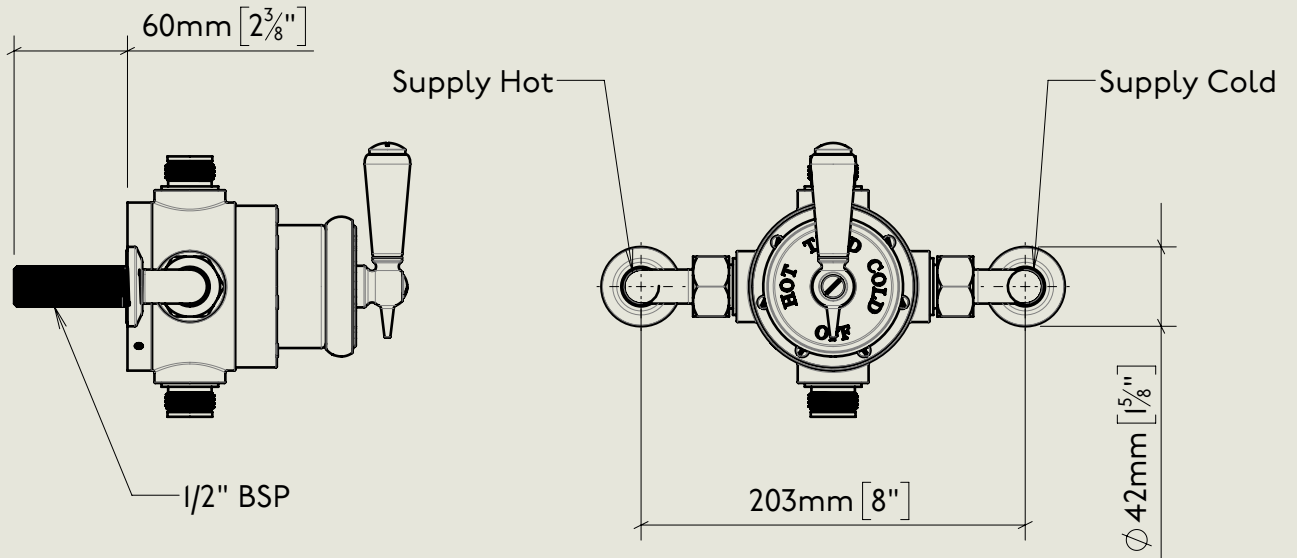

BY APPOINTMENT TO
HER MAJESTY QUEEN ELIZABETH II
MANUFACTURE OF KITCHEN & BATHROOM TAPS & MIXERS
BARBER WILSONS & CO. LTD
LONDON

LONDON **BARBER WILSONS & CO** EST. 1905

American adapters fitted as standard when purchased via BW&Co USA

Model No. RPS53	Description Regent PS53 Exposed Regent Thermostatic Shower Valve, 1/2" BSP Tail Inlet	Thermostat