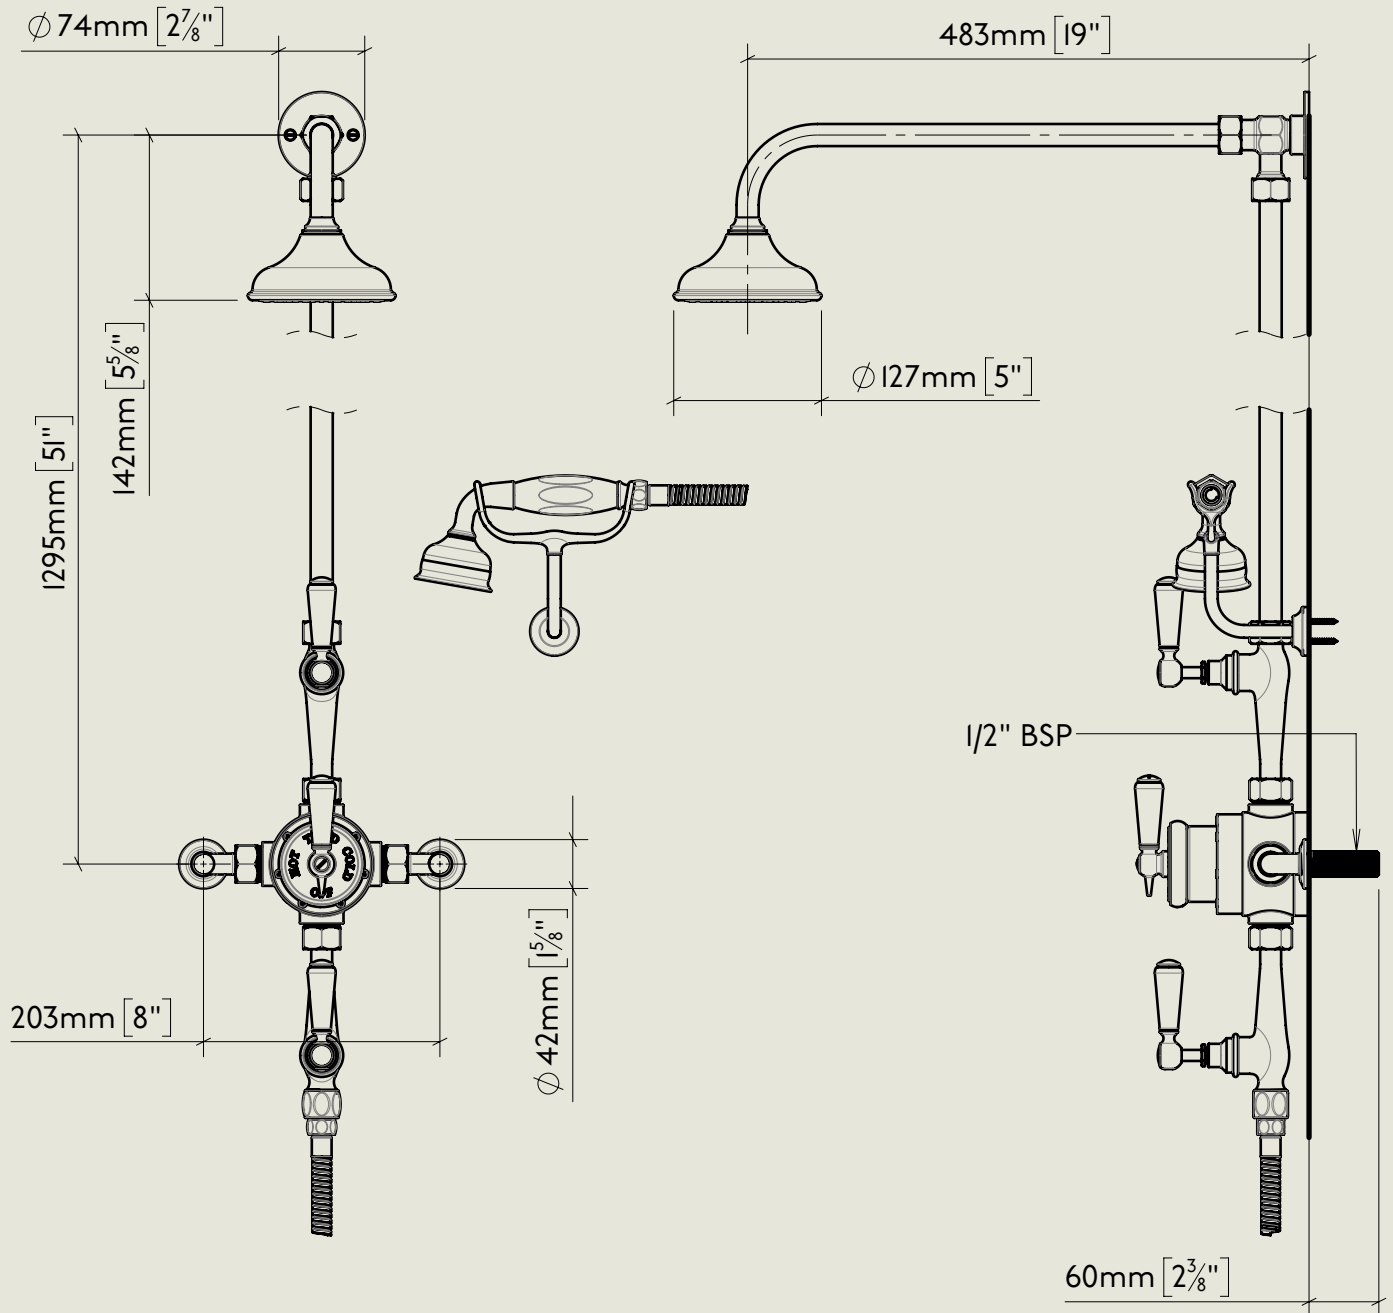

BY APPOINTMENT TO
HER MAJESTY QUEEN ELIZABETH II
MANUFACTURE OF KITCHEN & BATHROOM TAPS & MIXERS
BARBER WILSONS & CO. LTD
LONDON

LONDON

BARBER WILSONS & CO

EST. 1905

American adapters fitted as standard when purchased via BW&Co USA

Model No. RCL5702-1890	Description Regent China Lever 5702, 1890's Style Exposed Thermostatic shower with Separate Valves for Overhead Shower and Hand Spray, 1/2" BSP Tail Inlet	Complete