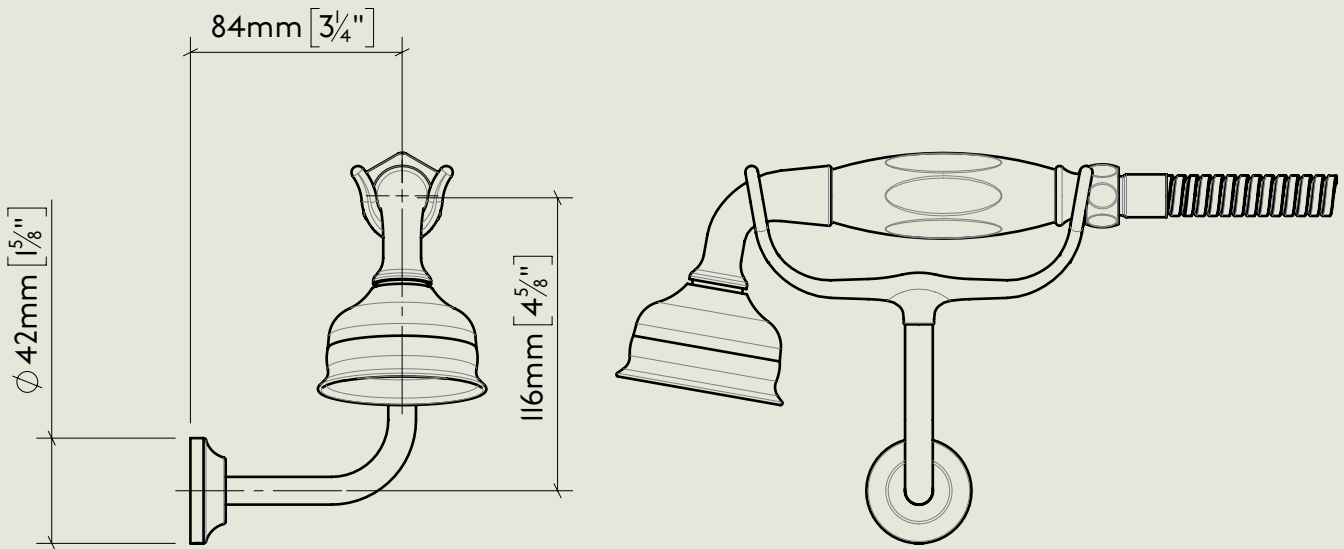

Model No.	Description	
PS40A-PS29S / PS10	Exposed Back Plate and Seventeen and a Half Inch Shower Arm with Fixed Drench Head Rose 5"	Headwork

BY APPOINTMENT TO
HER MAJESTY QUEEN ELIZABETH II
MANUFACTURE OF KITCHEN & BATHROOM TAPS & MIXERS
BARBER WILSONS & CO. LTD
LONDON

LONDON BARBER WILSONS & CO EST. 1905

American adapters fitted as standard when purchased via BW&Co USA

Model No.	Description	
-	Exposed Shower Control Valve I890	Control Valve

BY APPOINTMENT TO
HER MAJESTY QUEEN ELIZABETH II
MANUFACTURE OF KITCHEN & BATHROOM TAPS & MIXERS
BARBER WILSONS & CO. LTD
LONDON

LONDON BARBER WILSONS & CO EST. 1905

American adapters fitted as standard when purchased via BW&Co USA

Model No.	Description	
-	Exposed Shower Control Valve	Control Valve Hose

BY APPOINTMENT TO
HER MAJESTY QUEEN ELIZABETH II
MANUFACTURE OF KITCHEN & BATHROOM TAPS & MIXERS
BARBER WILSONS & CO. LTD
LONDON

LONDON BARBER WILSONS & CO EST. 1905

American adapters fitted as standard when purchased via BW&Co USA

Model No.	Description	
-	Handspray Set on Cradle	Hand Spray