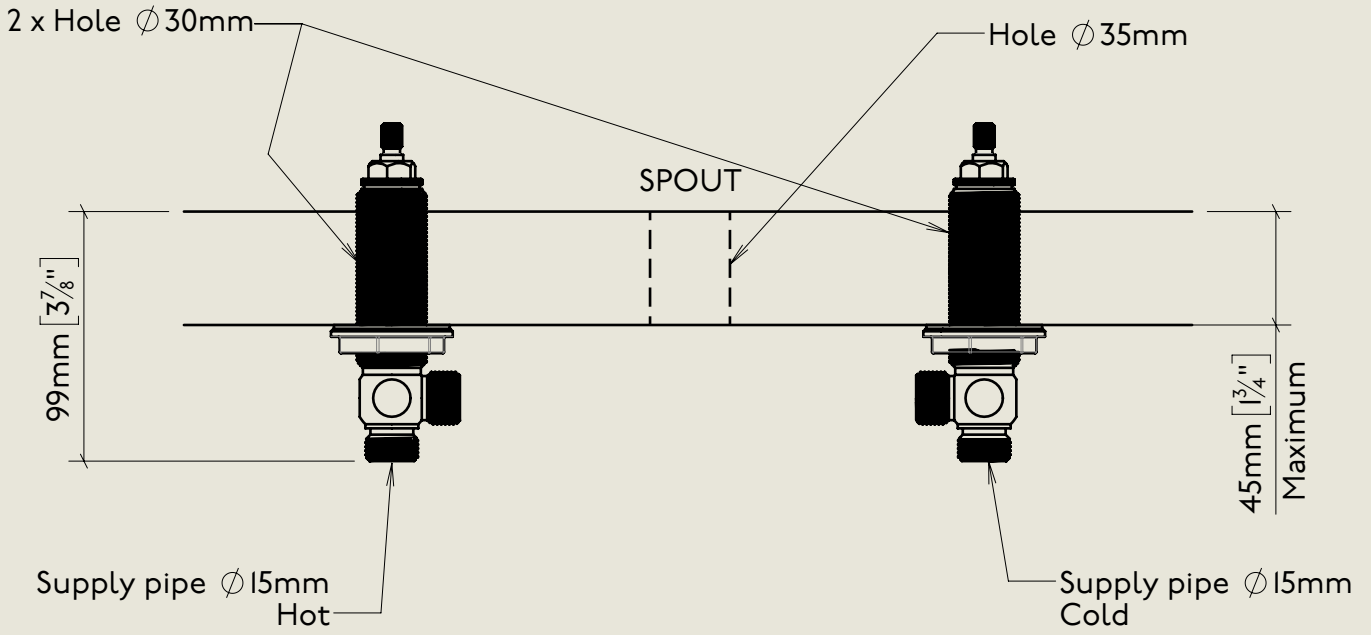

BY APPOINTMENT TO
HER MAJESTY QUEEN ELIZABETH II
MANUFACTURE OF KITCHEN & BATHROOM TAPS & MIXERS
BARBER WILSONS & CO. LTD
LONDON

LONDON **BARBER WILSONS & CO** EST. 1905

American adapters fitted as standard when purchased via BW&Co USA

Model No.	Description	
XXXX-XXXX	Three Hole Basin Mixer with Pop Up Waste	First Fix