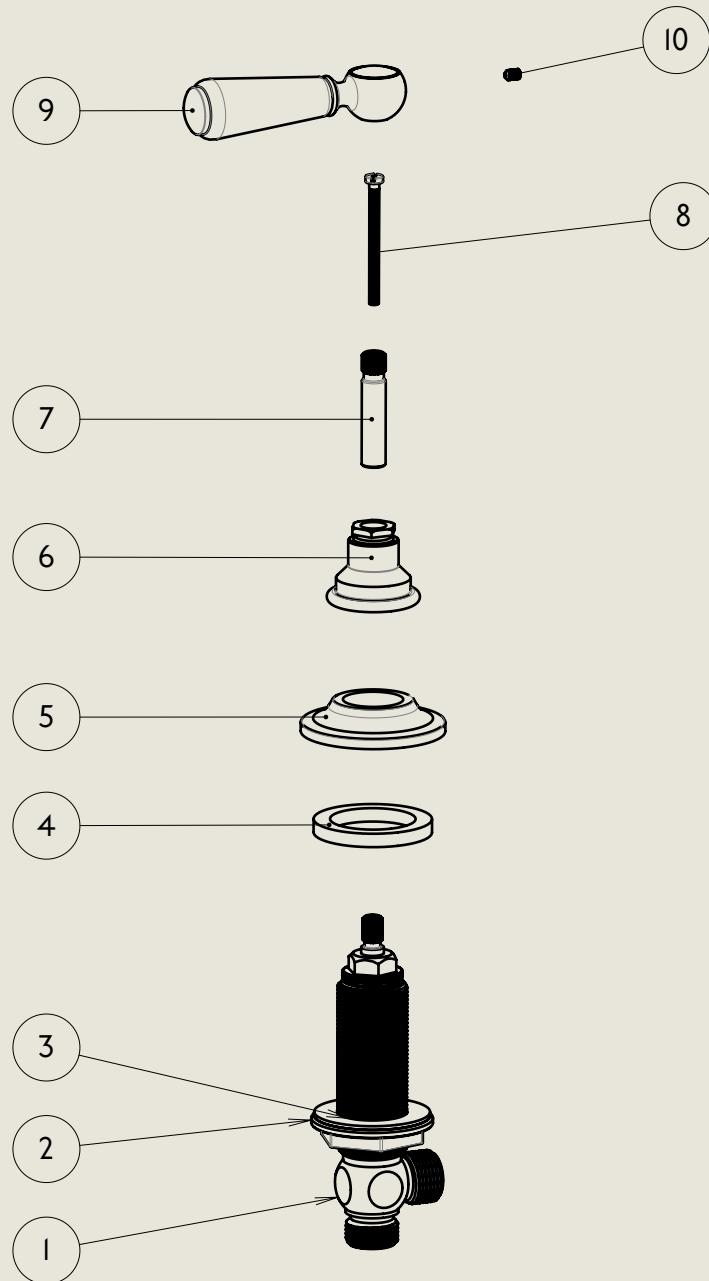

| Model No. | Description | |
|-----------|--|-----------|
| XXXX-XXXX | Three Hole Basin Mixer with Pop Up Waste | First Fix |

BY APPOINTMENT TO
HER MAJESTY QUEEN ELIZABETH II
MANUFACTURE OF KITCHEN & BATHROOM TAPS & MIXERS
BARBER WILSONS & CO. LTD
LONDON

LONDON BARBER WILSONS & CO EST. 1905

American adapters fitted as standard when purchased via BW&Co USA

| | | |
|--|--|-------------------|
| <p>Model No. RCL6455-1890</p> | <p>Description Regent China Lever 6455, 1890's Style Three Hole Basin Mixer with Pop Up Waste</p> | <p>Second Fix</p> |
|--|--|-------------------|

BY APPOINTMENT TO
HER MAJESTY QUEEN ELIZABETH II
MANUFACTURE OF KITCHEN & BATHROOM TAPS & MIXERS
BARBER WILSONS & CO. LTD
LONDON

LONDON **BARBER WILSONS & CO** EST. 1905

American adapters fitted as standard when purchased via BW&Co USA

| | | |
|--|--|--------------|
| <p>Model No. RCL6455-1890</p> | <p>Description Regent China Lever 6455, 1890's Style Three Hole Basin Mixer with Pop Up Waste</p> | <p>Valve</p> |
|--|--|--------------|