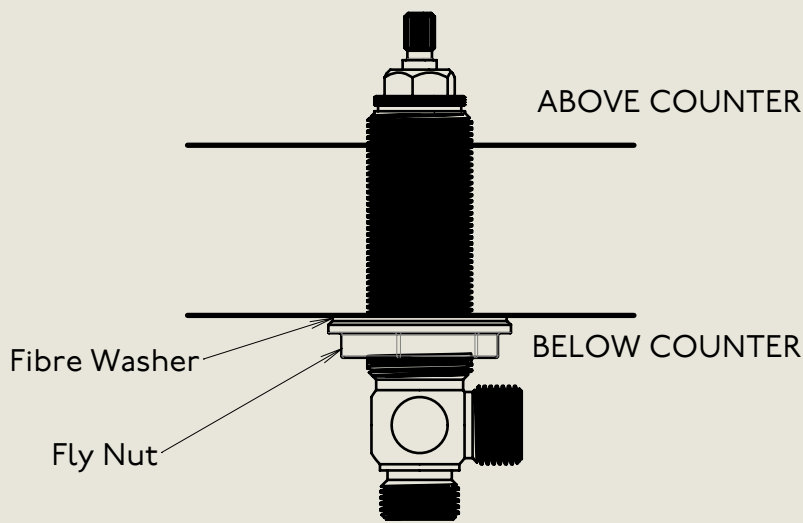

BY APPOINTMENT TO
HER MAJESTY QUEEN ELIZABETH II
MANUFACTURE OF KITCHEN & BATHROOM TAPS & MIXERS
BARBER WILSONS & CO. LTD
LONDON

LONDON **BARBER WILSONS & CO** EST. 1905

American adapters fitted as standard when purchased via BW&Co USA

Model No.	Description	
XXXX-XXXX	Three Hole Basin Mixer with Pop Up Waste	First Fix