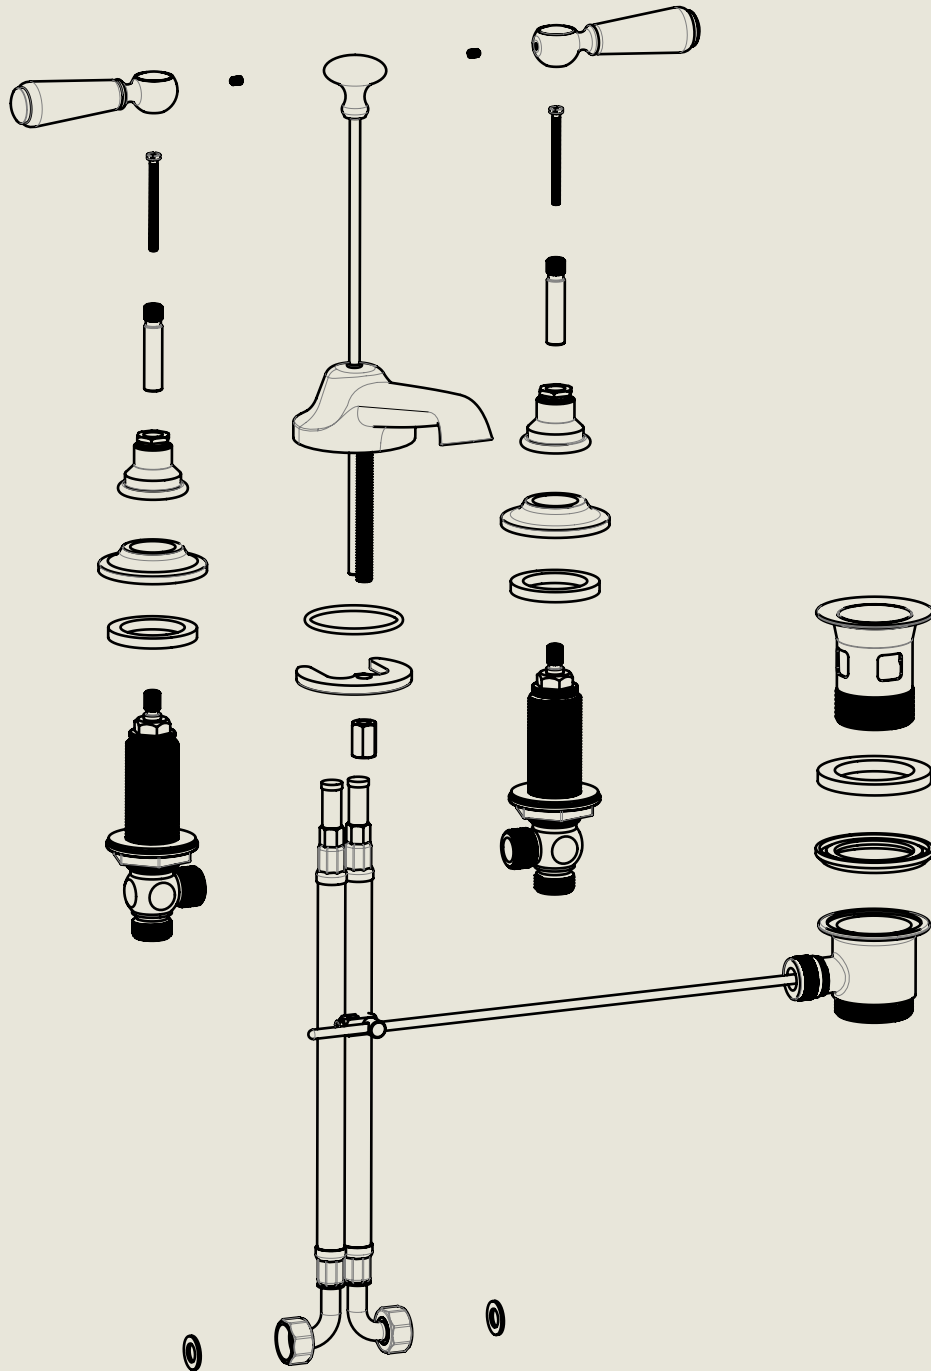

BY APPOINTMENT TO
HER MAJESTY QUEEN ELIZABETH II
MANUFACTURE OF KITCHEN & BATHROOM TAPS & MIXERS
BARBER WILSONS & CO. LTD
LONDON

LONDON **BARBER WILSONS & CO** EST. 1905

American adapters fitted as standard when purchased via BW&Co USA

| Model No. | Description | |
|-----------|--|-----------|
| XXXX-XXXX | Three Hole Basin Mixer with Pop Up Waste | First Fix |

BY APPOINTMENT TO
HER MAJESTY QUEEN ELIZABETH II
MANUFACTURE OF KITCHEN & BATHROOM TAPS & MIXERS
BARBER WILSONS & CO. LTD
LONDON

LONDON BARBER WILSONS & CO EST. 1905

American adapters fitted as standard when purchased via BW&Co USA

| | | |
|--|--|-------------------|
| <p>Model No. RCL6455-1890</p> | <p>Description Regent China Lever 6455, 1890's Style Three Hole Basin Mixer with Pop Up Waste</p> | <p>Second Fix</p> |
|--|--|-------------------|

| | | |
|--|--|--------------|
| <p>Model No. RCL6455-1890</p> | <p>Description Regent China Lever 6455, 1890's Style Three Hole Basin Mixer with Pop Up Waste</p> | <p>Valve</p> |
|--|--|--------------|