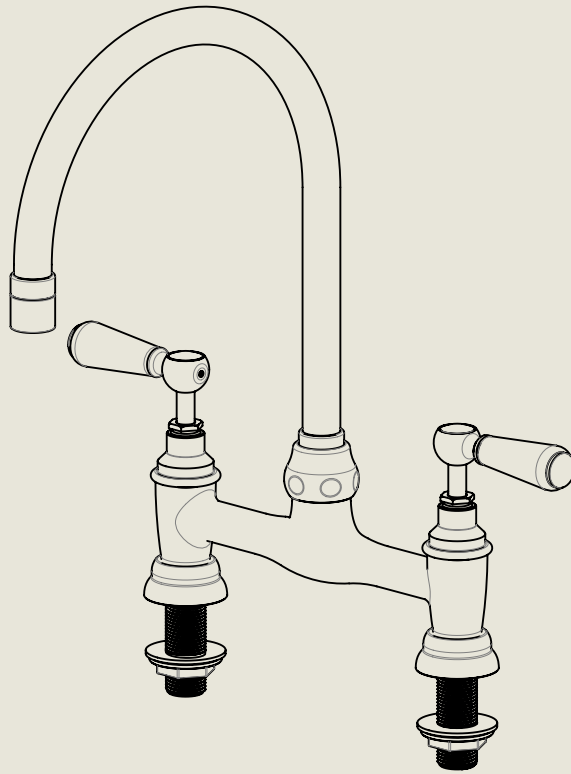

Model No.	Description	
RML1010-1890-MU	Regent Metal Lever 1010, 1890's Style, Mushroom Union	Complete

BY APPOINTMENT TO
HER MAJESTY QUEEN ELIZABETH II
MANUFACTURE OF KITCHEN & BATHROOM TAPS & MIXERS
BARBER WILSONS & CO. LTD
LONDON

LONDON BARBER WILSONS & CO EST. 1905

American adapters fitted as standard when purchased via BW&Co USA

Model No.	Description	
RML1010-1890-MU	Regent Metal Lever 1010, 1890's Style, Mushroom Union	Fitting

BY APPOINTMENT TO
HER MAJESTY QUEEN ELIZABETH II
MANUFACTURE OF KITCHEN & BATHROOM TAPS & MIXERS
BARBER WILSONS & CO. LTD
LONDON

LONDON BARBER WILSONS & CO EST. 1905

American adapters fitted as standard when purchased via BW&Co USA

Model No. RML1010-1890-MU	Description Regent Metal Lever 1010, 1890's Style, Mushroom Union	ISO
------------------------------	---	-----