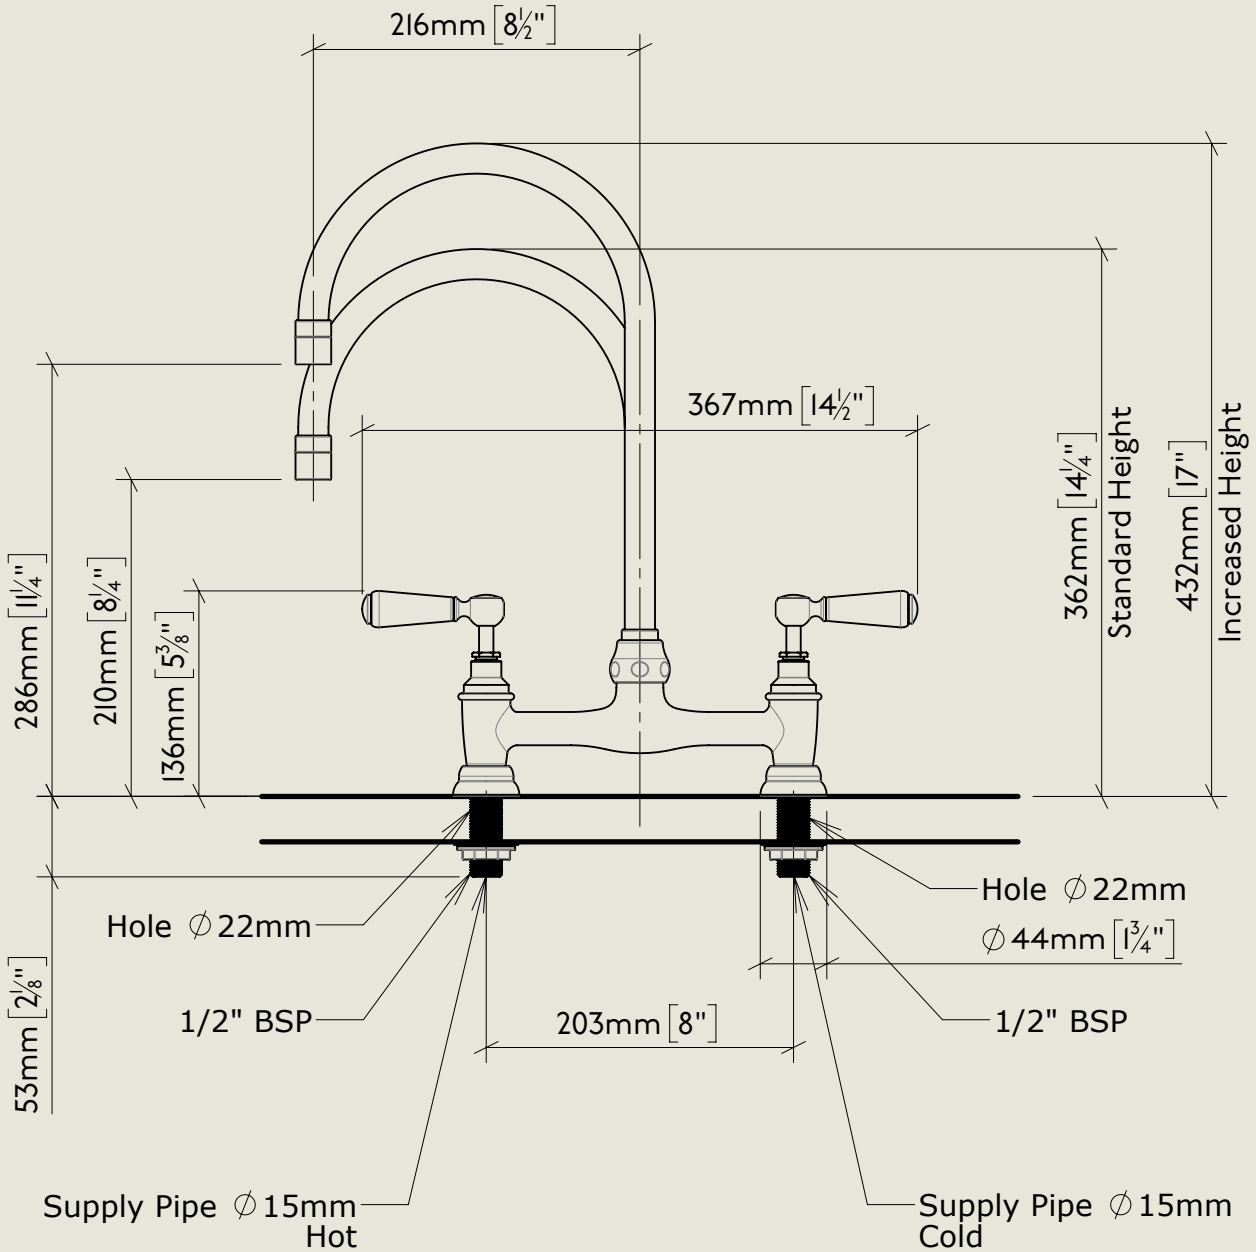

BY APPOINTMENT TO
HER MAJESTY QUEEN ELIZABETH II
MANUFACTURE OF KITCHEN & BATHROOM TAPS & MIXERS
BARBER WILSONS & CO. LTD
LONDON

LONDON

BARBER WILSONS & CO

EST. 1905

American adapters fitted as standard when purchased via BW&Co USA

Model No.	Description	
RML1010-1890-MU	Regent Metal Lever 1010, 1890's Style, Mushroom Union	Complete

BY APPOINTMENT TO
HER MAJESTY QUEEN ELIZABETH II
MANUFACTURE OF KITCHEN & BATHROOM TAPS & MIXERS
BARBER WILSONS & CO. LTD
LONDON

LONDON BARBER WILSONS & CO EST. 1905

American adapters fitted as standard when purchased via BW&Co USA

Model No.	Description	
RML1010-1890-MU	Regent Metal Lever 1010, 1890's Style, Mushroom Union	Fitting

Model No. RML1010-1890-MU	Description Regent Metal Lever 1010, 1890's Style, Mushroom Union	ISO
------------------------------	---	-----