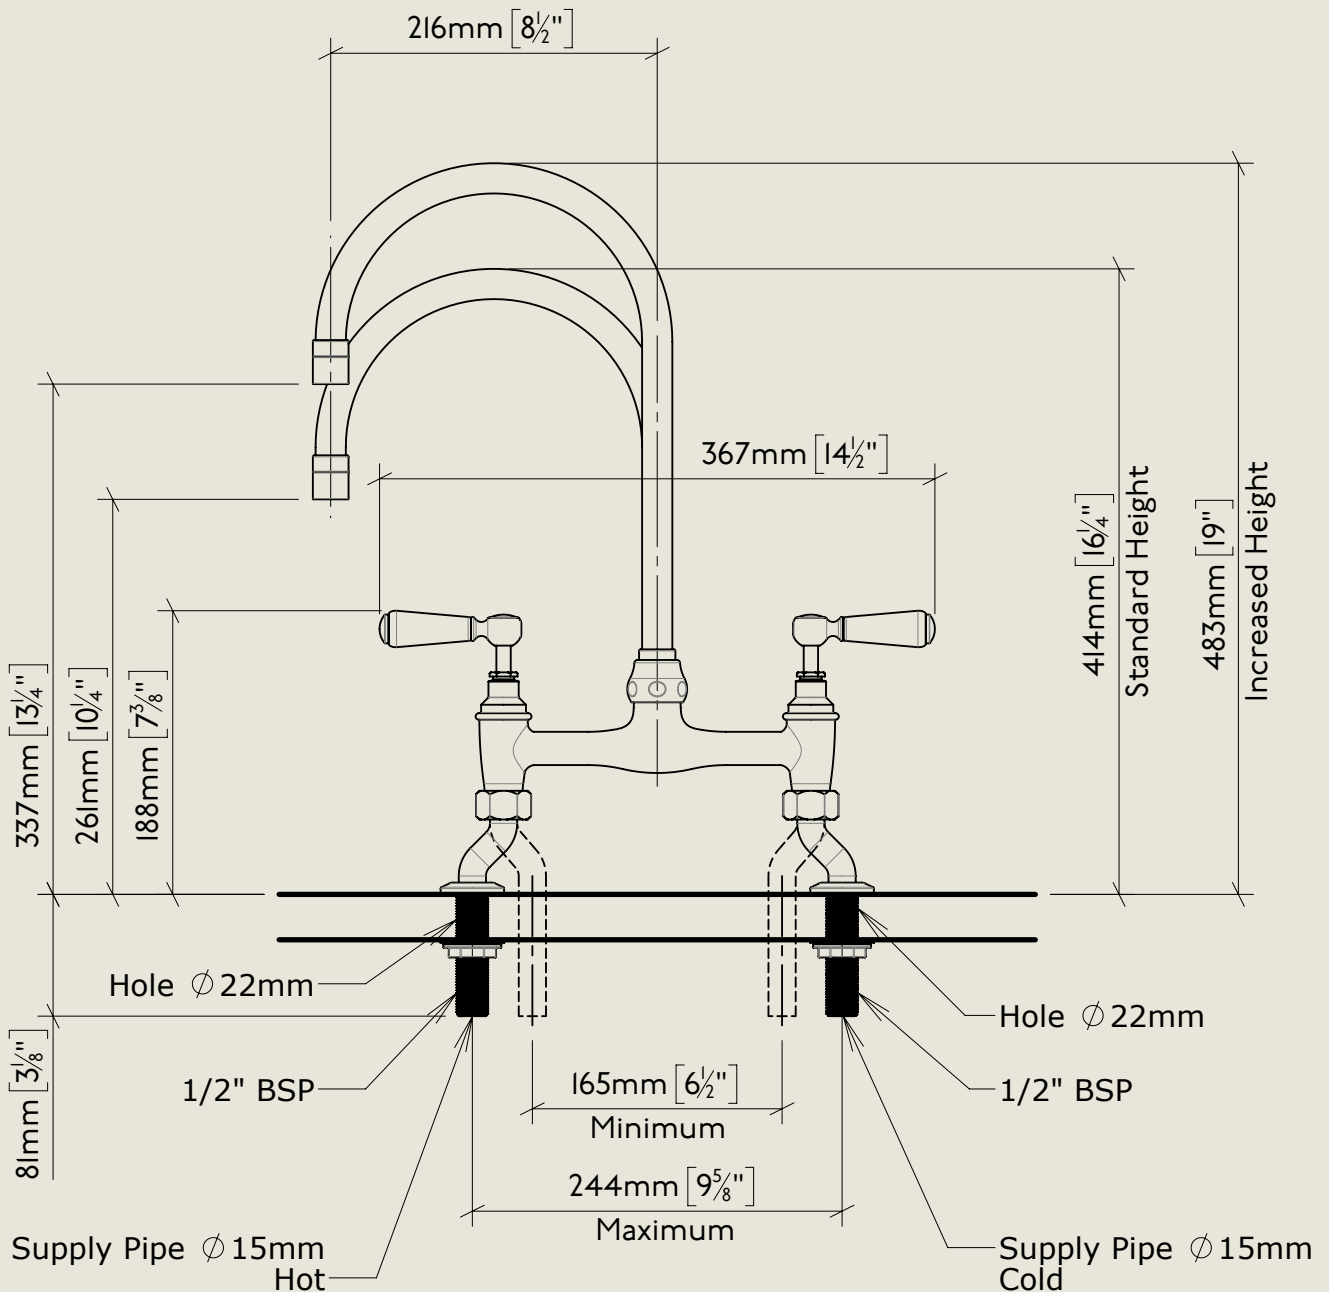

BY APPOINTMENT TO
HER MAJESTY QUEEN ELIZABETH II
MANUFACTURE OF KITCHEN & BATHROOM TAPS & MIXERS
BARBER WILSONS & CO. LTD
LONDON

LONDON

BARBER WILSONS & CO

EST. 1905

American adapters fitted as standard when purchased via BW&Co USA

Model No.	Description	
RML1010-1890-PU	Regent Metal Lever 1010, 1890's Style, Pillar Union	Complete

BY APPOINTMENT TO
HER MAJESTY QUEEN ELIZABETH II
MANUFACTURE OF KITCHEN & BATHROOM TAPS & MIXERS
BARBER WILSONS & CO. LTD
LONDON

LONDON BARBER WILSONS & CO EST. 1905

American adapters fitted as standard when purchased via BW&Co USA

Model No.	Description	
RML1010-1890-PU	Regent Metal Lever 1010, 1890's Style, Pillar Union	Fitting

BY APPOINTMENT TO
HER MAJESTY QUEEN ELIZABETH II
MANUFACTURE OF KITCHEN & BATHROOM TAPS & MIXERS
BARBER WILSONS & CO. LTD
LONDON

LONDON BARBER WILSONS & CO EST. 1905

American adapters fitted as standard when purchased via BW&Co USA

Model No.

RML1010-1890-PU

Description

Regent Metal Lever 1010, 1890's Style,
Pillar Union

ISO