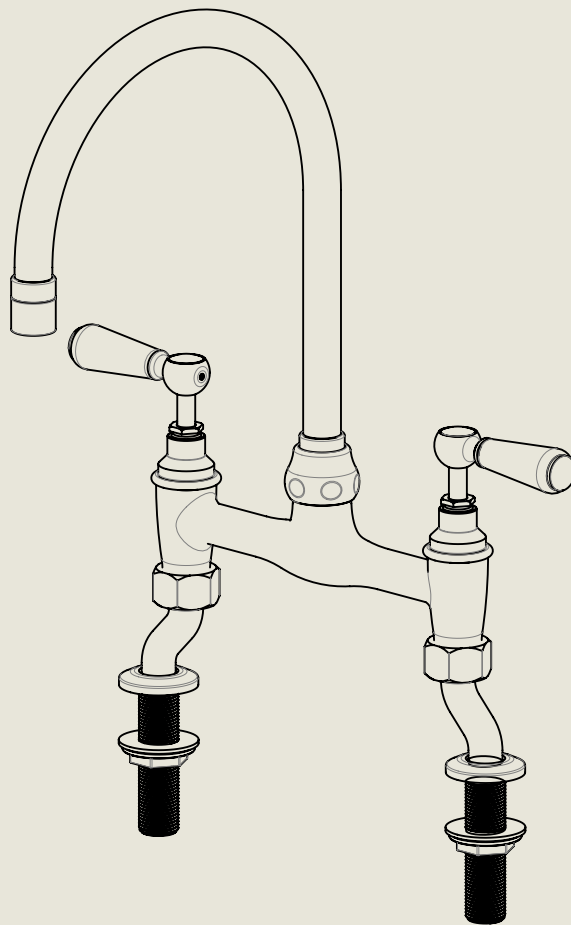

Model No.	Description	
RML1010-1890-PU	Regent Metal Lever 1010, 1890's Style, Pillar Union	Complete

BY APPOINTMENT TO
HER MAJESTY QUEEN ELIZABETH II
MANUFACTURE OF KITCHEN & BATHROOM TAPS & MIXERS
BARBER WILSONS & CO. LTD
LONDON

LONDON BARBER WILSONS & CO EST. 1905

American adapters fitted as standard when purchased via BW&Co USA

Model No.	Description	
RML1010-1890-PU	Regent Metal Lever 1010, 1890's Style, Pillar Union	Fitting

BY APPOINTMENT TO
HER MAJESTY QUEEN ELIZABETH II
MANUFACTURE OF KITCHEN & BATHROOM TAPS & MIXERS
BARBER WILSONS & CO. LTD
LONDON

LONDON BARBER WILSONS & CO EST. 1905

American adapters fitted as standard when purchased via BW&Co USA

Model No.

RML1010-1890-PU

Description

Regent Metal Lever 1010, 1890's Style,
Pillar Union

ISO