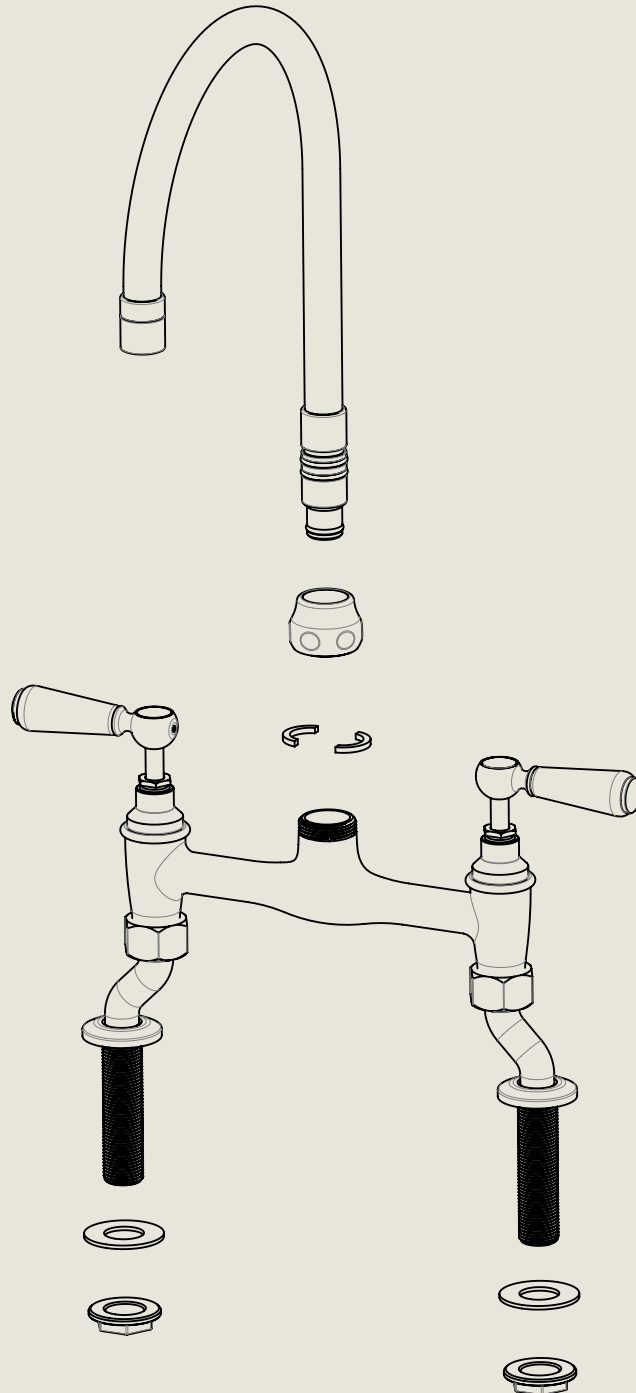

BY APPOINTMENT TO
HER MAJESTY QUEEN ELIZABETH II
MANUFACTURE OF KITCHEN & BATHROOM TAPS & MIXERS
BARBER WILSONS & CO. LTD
LONDON

LONDON

BARBER WILSONS & CO

EST. 1905

American adapters fitted as standard when purchased via BW&Co USA

Model No.	Description	
RML1010-1890-PU	Regent Metal Lever 1010, 1890's Style, Pillar Union	Complete

BY APPOINTMENT TO
HER MAJESTY QUEEN ELIZABETH II
MANUFACTURE OF KITCHEN & BATHROOM TAPS & MIXERS
BARBER WILSONS & CO. LTD
LONDON

LONDON BARBER WILSONS & CO EST. 1905

American adapters fitted as standard when purchased via BW&Co USA

Model No.	Description	
RML1010-1890-PU	Regent Metal Lever 1010, 1890's Style, Pillar Union	Fitting

BY APPOINTMENT TO
HER MAJESTY QUEEN ELIZABETH II
MANUFACTURE OF KITCHEN & BATHROOM TAPS & MIXERS
BARBER WILSONS & CO. LTD
LONDON

LONDON BARBER WILSONS & CO EST. 1905

American adapters fitted as standard when purchased via BW&Co USA

Model No.

RML1010-1890-PU

Description

Regent Metal Lever 1010, 1890's Style,
Pillar Union

ISO