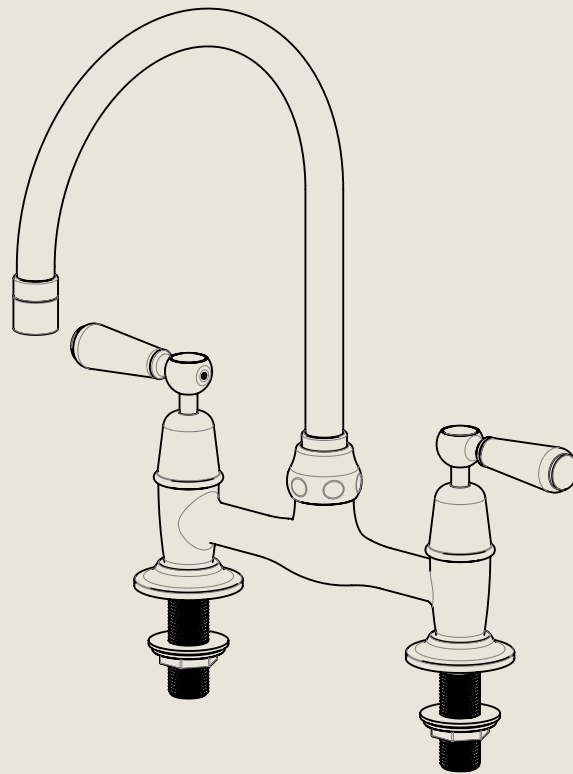

Model No.	Description	
RML1010-1900-FL	Regent Metal Lever 1010, 1900's Style, Flange Union	Complete

BY APPOINTMENT TO  
HER MAJESTY QUEEN ELIZABETH II  
MANUFACTURE OF KITCHEN & BATHROOM TAPS & MIXERS  
BARBER WILSONS & CO. LTD  
LONDON

LONDON BARBER WILSONS & CO EST. 1905

American adapters fitted as standard when purchased via BW&Co USA

Model No. RML1010-1900-FL	Description Regent Metal Lever 1010, 1900's Style, Flange Union	Fitting
------------------------------	---	---------

BY APPOINTMENT TO  
HER MAJESTY QUEEN ELIZABETH II  
MANUFACTURE OF KITCHEN & BATHROOM TAPS & MIXERS  
BARBER WILSONS & CO. LTD  
LONDON

LONDON BARBER WILSONS & CO EST. 1905

American adapters fitted as standard when purchased via BW&Co USA

Model No. RML1010-1900-FL	Description Regent Metal Lever 1010, 1900's Style, Flange Union	ISO
------------------------------	---	-----