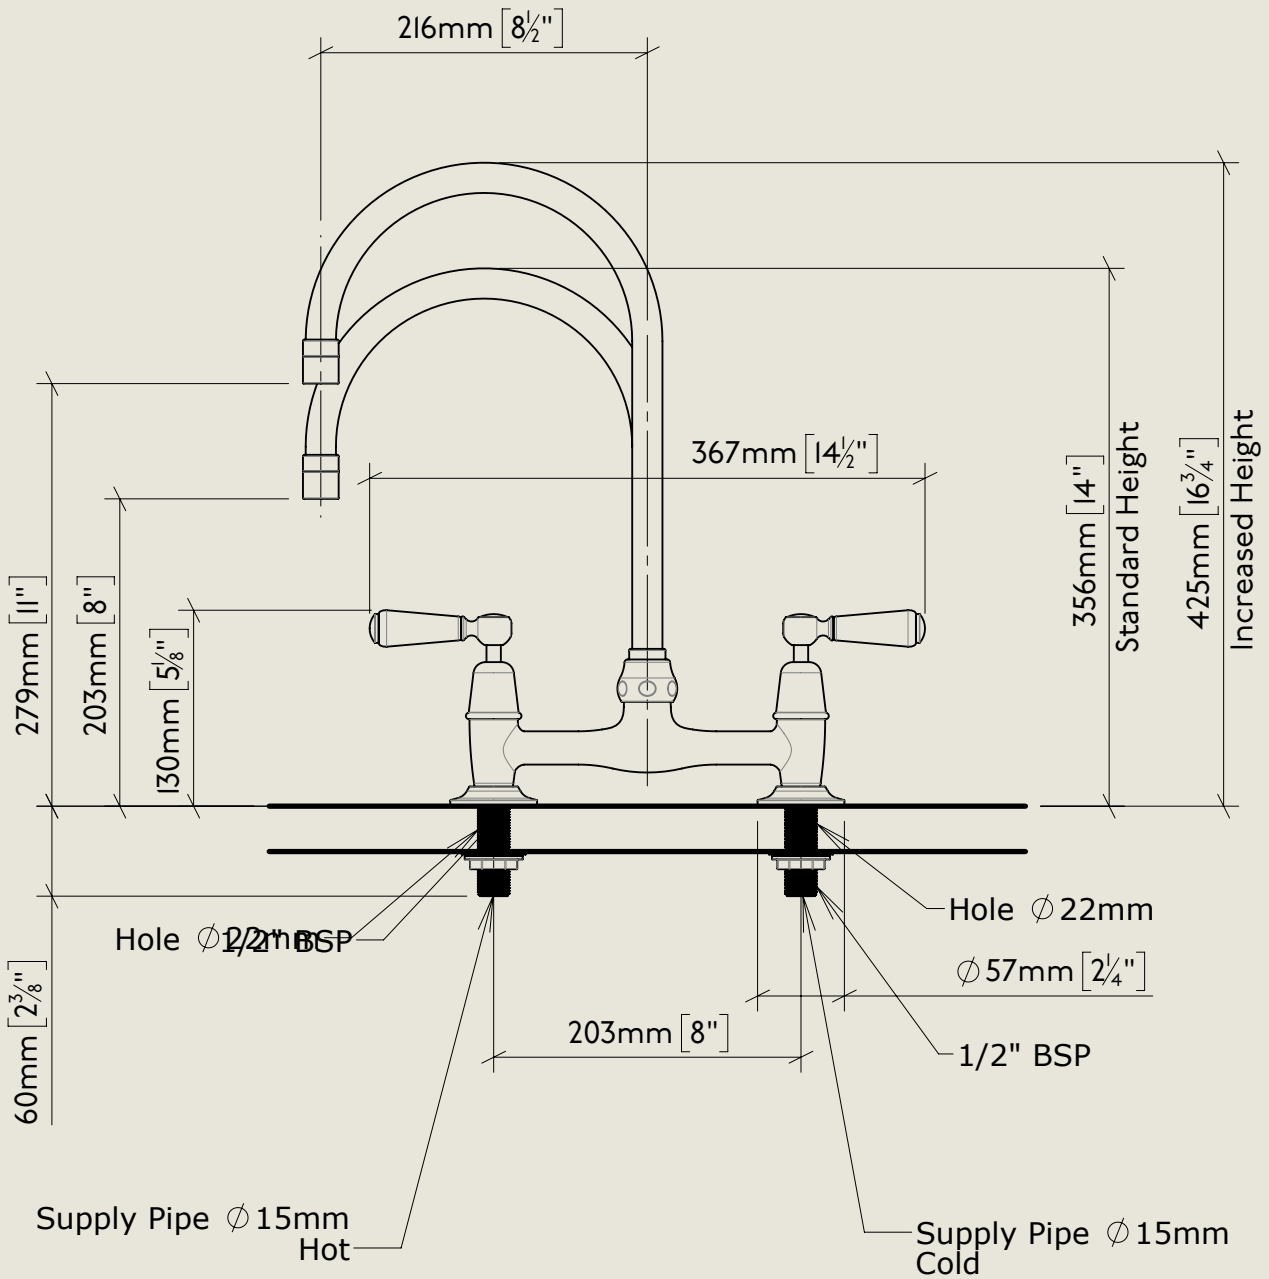

BY APPOINTMENT TO  
HER MAJESTY QUEEN ELIZABETH II  
MANUFACTURE OF KITCHEN & BATHROOM TAPS & MIXERS  
BARBER WILSONS & CO. LTD  
LONDON

LONDON

BARBER WILSONS & CO

EST. 1905

American adapters fitted as standard when purchased via BW&Co USA

Model No.	Description	
RML1010-1900-FL	Regent Metal Lever 1010, 1900's Style, Flange Union	Complete

BY APPOINTMENT TO  
HER MAJESTY QUEEN ELIZABETH II  
MANUFACTURE OF KITCHEN & BATHROOM TAPS & MIXERS  
BARBER WILSONS & CO. LTD  
LONDON

LONDON BARBER WILSONS & CO EST. 1905

American adapters fitted as standard when purchased via BW&Co USA

Model No. RML1010-1900-FL	Description Regent Metal Lever 1010, 1900's Style, Flange Union	Fitting
------------------------------	---	---------

Model No. RML1010-1900-FL	Description Regent Metal Lever 1010, 1900's Style, Flange Union	ISO
------------------------------	---	-----