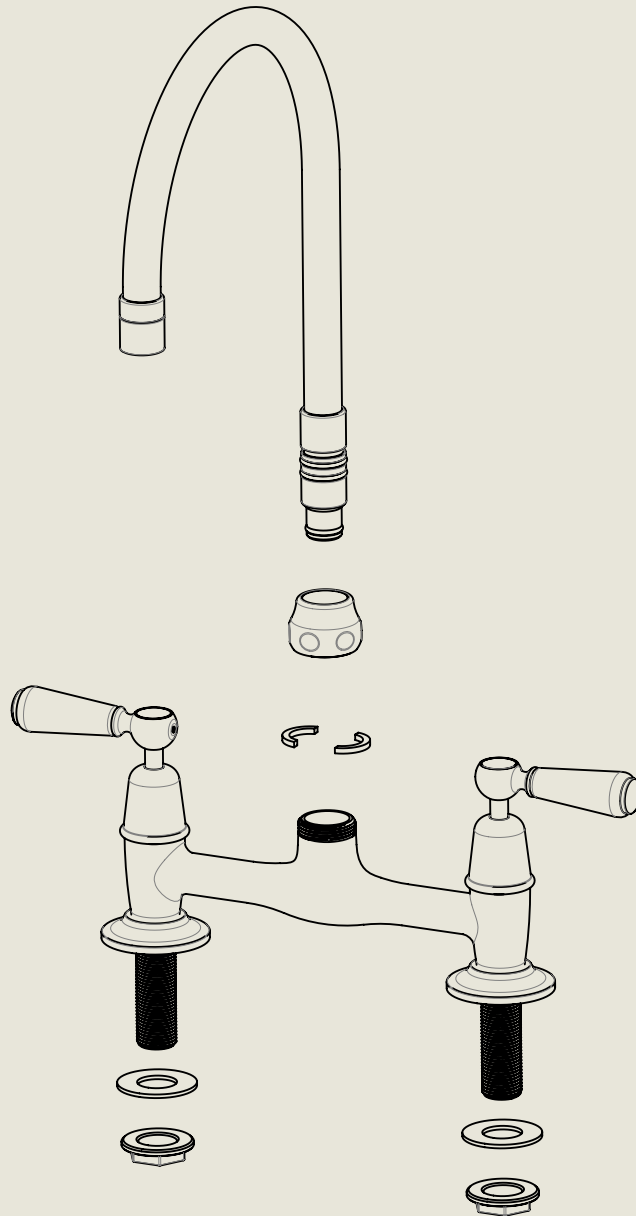

BY APPOINTMENT TO  
HER MAJESTY QUEEN ELIZABETH II  
MANUFACTURE OF KITCHEN & BATHROOM TAPS & MIXERS  
BARBER WILSONS & CO. LTD  
LONDON

LONDON

BARBER WILSONS & CO

EST. 1905

American adapters fitted as standard when purchased via BW&Co USA

Model No.	Description	
RML1010-1900-FL	Regent Metal Lever 1010, 1900's Style, Flange Union	Complete

BY APPOINTMENT TO  
HER MAJESTY QUEEN ELIZABETH II  
MANUFACTURE OF KITCHEN & BATHROOM TAPS & MIXERS  
BARBER WILSONS & CO. LTD  
LONDON

LONDON BARBER WILSONS & CO EST. 1905

American adapters fitted as standard when purchased via BW&Co USA

Model No. RML1010-1900-FL	Description Regent Metal Lever 1010, 1900's Style, Flange Union	Fitting
------------------------------	---	---------

Model No. RML1010-1900-FL	Description Regent Metal Lever 1010, 1900's Style, Flange Union	ISO
------------------------------	---	-----