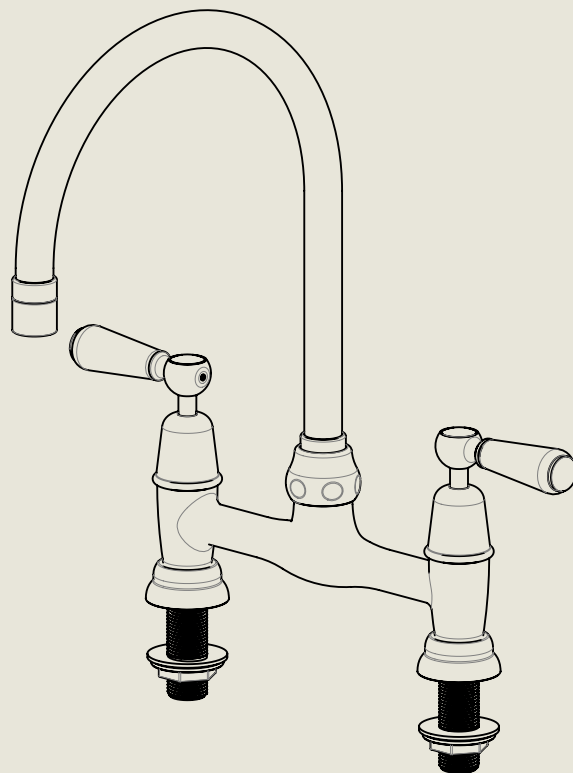

BY APPOINTMENT TO
HER MAJESTY QUEEN ELIZABETH II
MANUFACTURE OF KITCHEN & BATHROOM TAPS & MIXERS
BARBER WILSONS & CO. LTD
LONDON

LONDON BARBER WILSONS & CO EST. 1905

American adapters fitted as standard when purchased via BW&Co USA

Model No. RML1010-1900-MU	Description Regent Metal Lever 1010, 1900's Style, Mushroom Union	Fitting
------------------------------	---	---------

BY APPOINTMENT TO
HER MAJESTY QUEEN ELIZABETH II
MANUFACTURE OF KITCHEN & BATHROOM TAPS & MIXERS
BARBER WILSONS & CO. LTD
LONDON

LONDON BARBER WILSONS & CO EST. 1905

American adapters fitted as standard when purchased via BW&Co USA

Model No. RML1010-1900-MU	Description Regent Metal Lever 1010, 1900's Style, Mushroom Union	ISO
------------------------------	---	-----