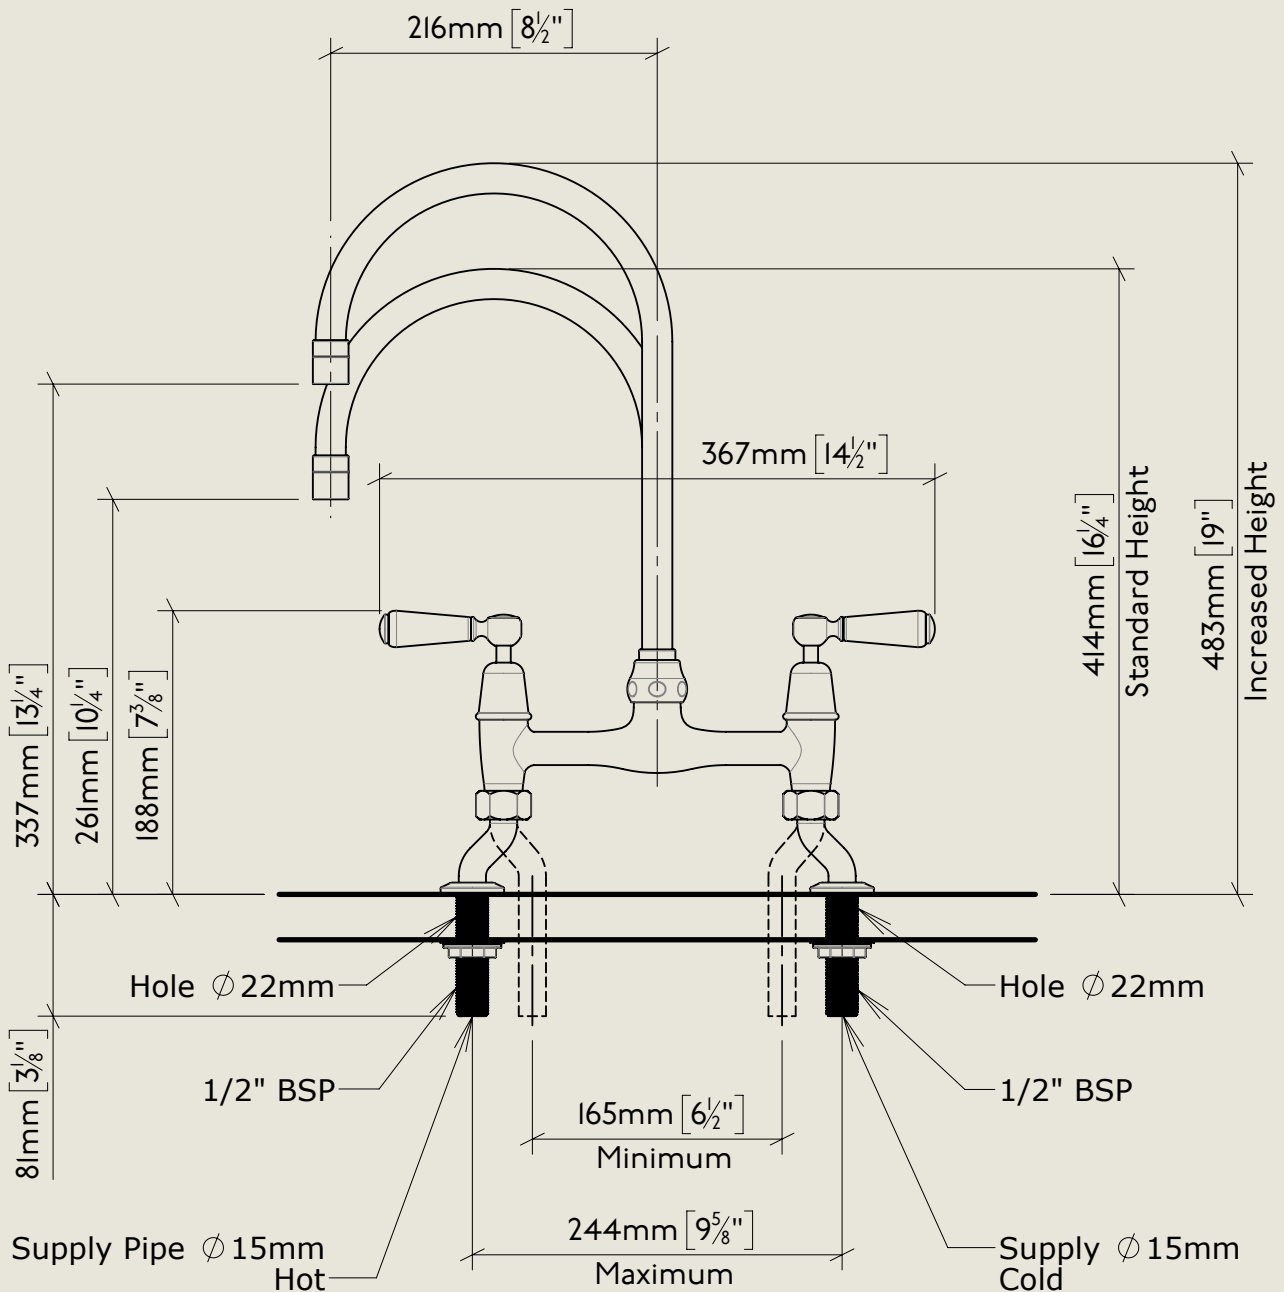

BY APPOINTMENT TO
HER MAJESTY QUEEN ELIZABETH II
MANUFACTURE OF KITCHEN & BATHROOM TAPS & MIXERS
BARBER WILSONS & CO. LTD
LONDON

LONDON **BARBER WILSONS & CO** EST. 1905

American adapters fitted as standard when purchased via BW&Co USA

Model No.	Description	
RML1010-I900-PU	Regent Metal Lever 1010, 1900's Style, Pillar Union	Complete