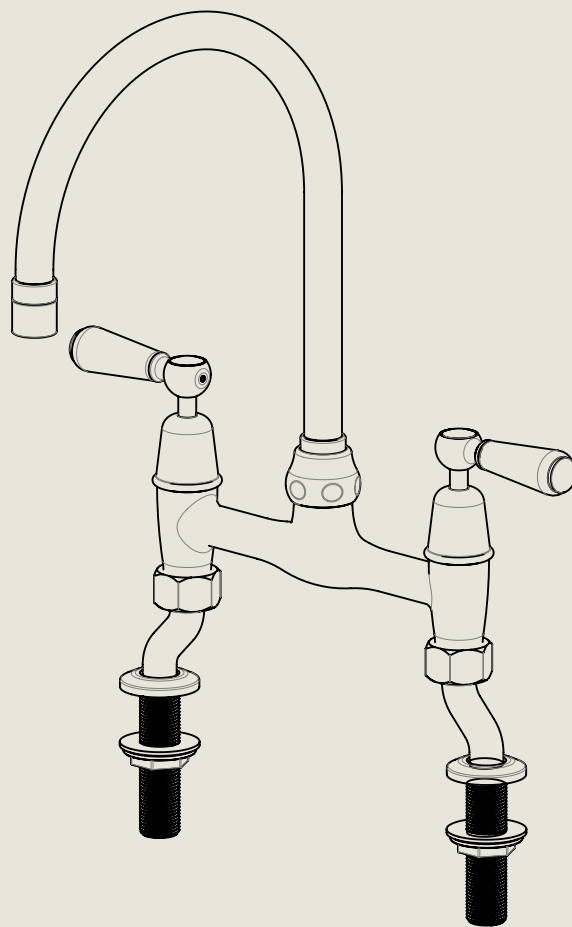

Model No.	Description	
RML1010-I900-PU	Regent Metal Lever 1010, 1900's Style, Pillar Union	Complete

BY APPOINTMENT TO  
HER MAJESTY QUEEN ELIZABETH II  
MANUFACTURE OF KITCHEN & BATHROOM TAPS & MIXERS  
BARBER WILSONS & CO. LTD  
LONDON

LONDON

BARBER WILSONS & CO

EST. 1905

American adapters fitted as standard when purchased via BW&Co USA

Model No.

RML1010-1900-PU

Description

Regent Metal Lever 1010, 1900's Style,  
Pillar Union

Fitting

BY APPOINTMENT TO  
HER MAJESTY QUEEN ELIZABETH II  
MANUFACTURE OF KITCHEN & BATHROOM TAPS & MIXERS  
BARBER WILSONS & CO. LTD  
LONDON

LONDON BARBER WILSONS & CO EST. 1905

American adapters fitted as standard when purchased via BW&Co USA

Model No. RML1010-1900-PU	Description Regent Metal Lever 1010, 1900's Style, Pillar Union	ISO
------------------------------	---	-----