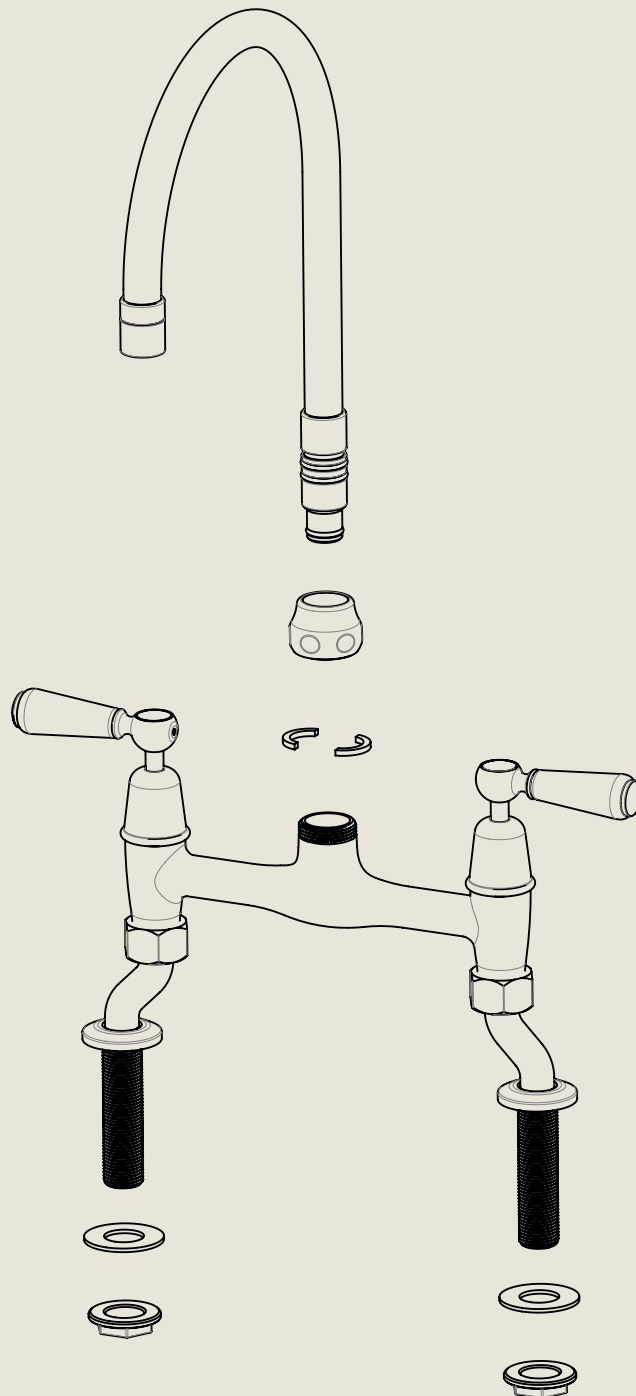

Model No.	Description	
RML1010-I900-PU	Regent Metal Lever 1010, 1900's Style, Pillar Union	Complete

BY APPOINTMENT TO  
HER MAJESTY QUEEN ELIZABETH II  
MANUFACTURE OF KITCHEN & BATHROOM TAPS & MIXERS  
BARBER WILSONS & CO. LTD  
LONDON

LONDON

BARBER WILSONS & CO

EST. 1905

American adapters fitted as standard when purchased via BW&Co USA

Model No.

RML1010-1900-PU

Description

Regent Metal Lever 1010, 1900's Style,  
Pillar Union

Model No. RML1010-1900-PU	Description Regent Metal Lever 1010, 1900's Style, Pillar Union	ISO
------------------------------	---	-----