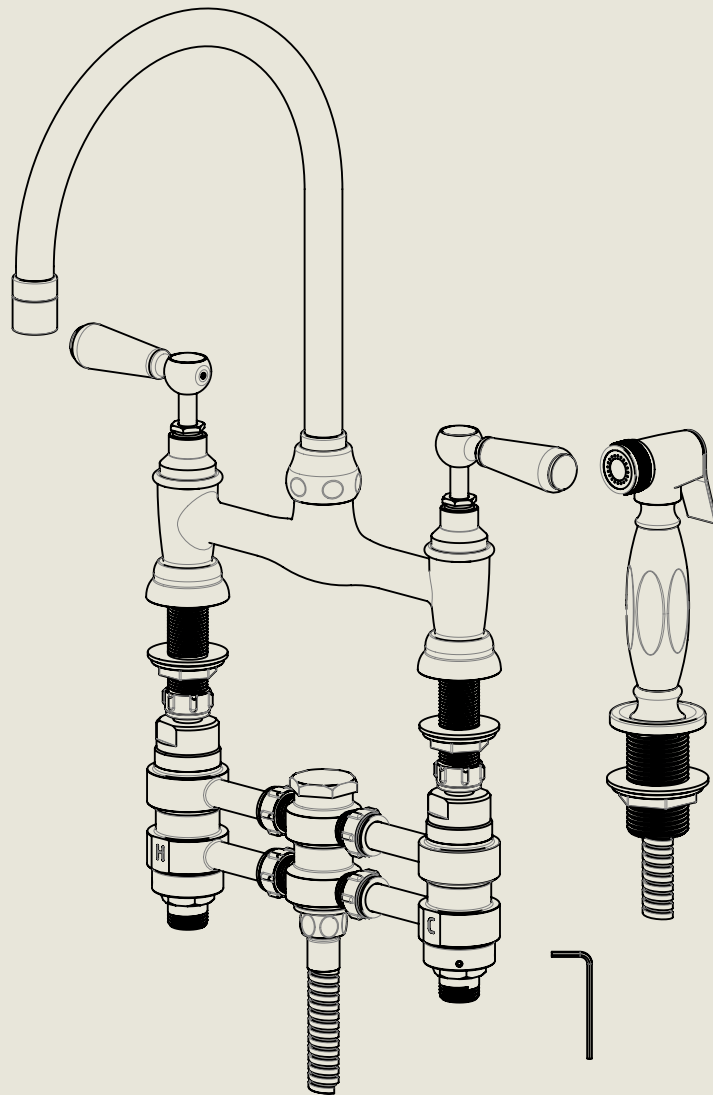

Model No.	Description	
RMLI030-I890-MU	Regent Metal Lever 1030, 1890's Style, Mushroom Union	Complete

BY APPOINTMENT TO
HER MAJESTY QUEEN ELIZABETH II
MANUFACTURE OF KITCHEN & BATHROOM TAPS & MIXERS
BARBER WILSONS & CO. LTD
LONDON

LONDON BARBER WILSONS & CO EST. 1905

American adapters fitted as standard when purchased via BW&Co USA

<p>Model No. RMLI030-1890-MU</p>	<p>Description Regent Metal Lever 1030, 1890's Style, Mushroom Union</p>	<p>Fitting</p>
--------------------------------------	--	----------------

BY APPOINTMENT TO
HER MAJESTY QUEEN ELIZABETH II
MANUFACTURE OF KITCHEN & BATHROOM TAPS & MIXERS
BARBER WILSONS & CO. LTD
LONDON

LONDON BARBER WILSONS & CO EST. 1905

American adapters fitted as standard when purchased via BW&Co USA

Model No. RMLI030-1890-MU	Description Regent Metal Lever 1030, 1890's Style, Mushroom Union	ISO
------------------------------	---	-----