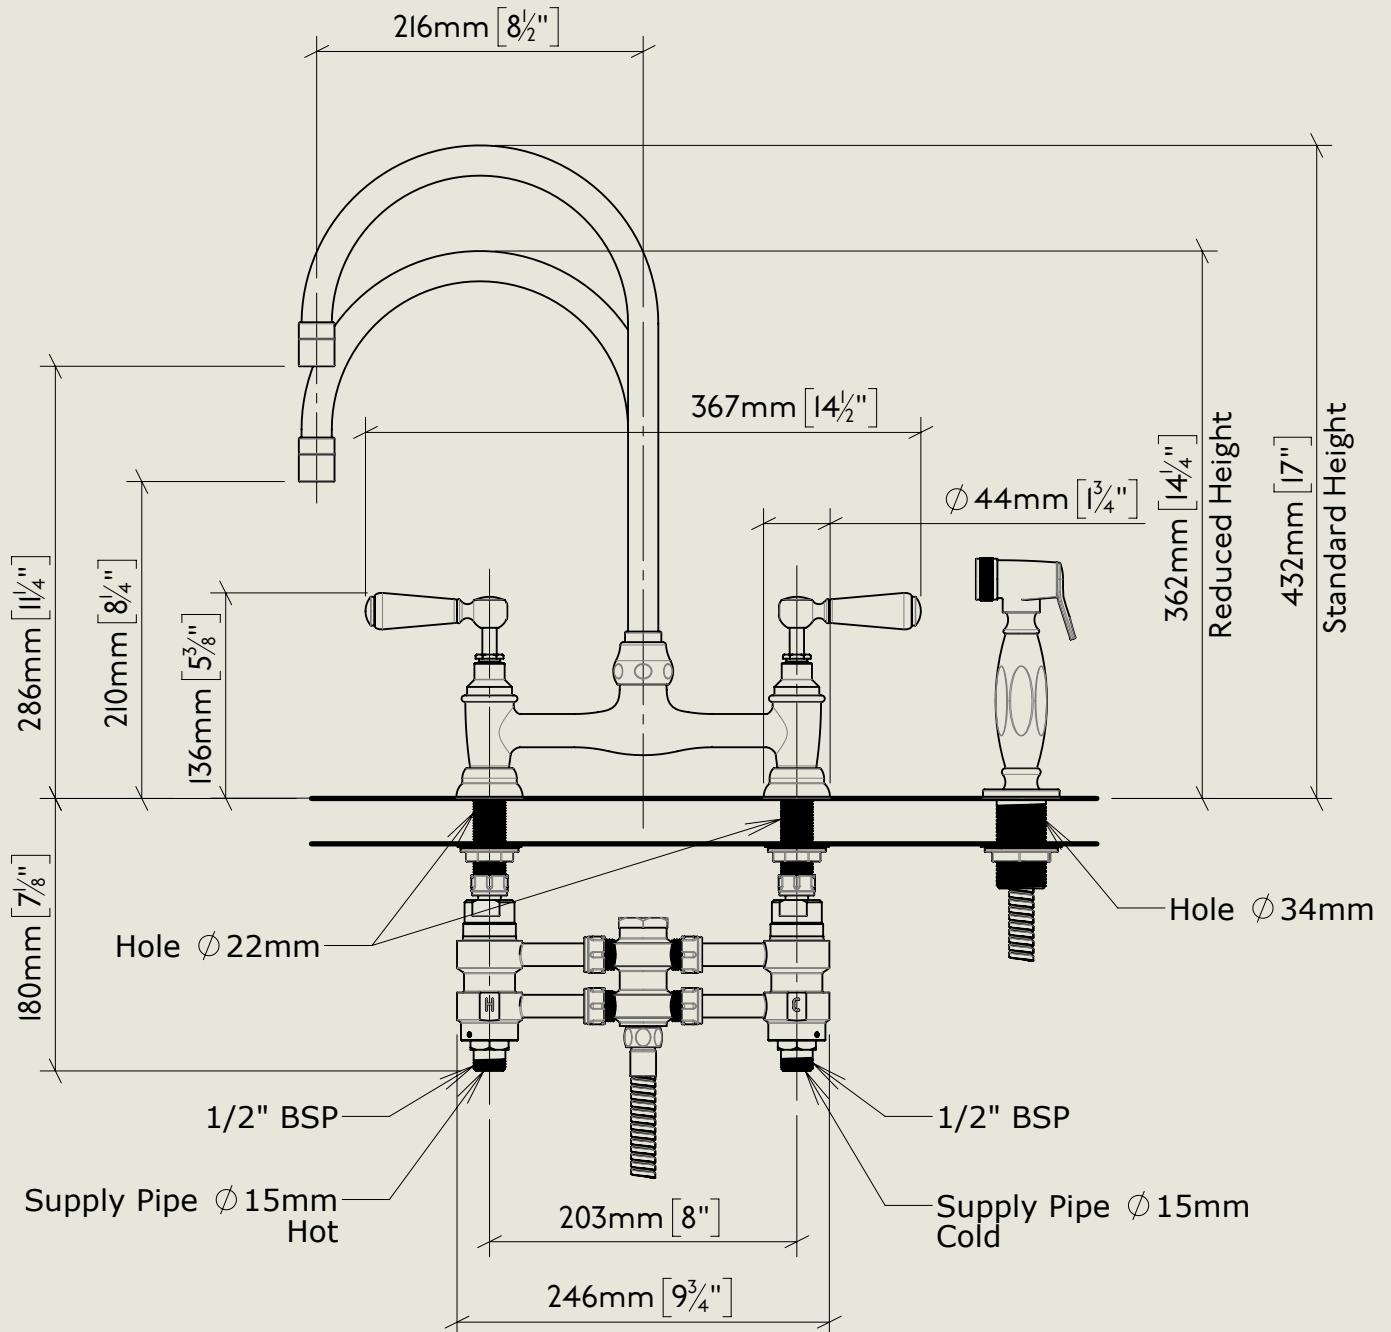

BY APPOINTMENT TO
HER MAJESTY QUEEN ELIZABETH II
MANUFACTURE OF KITCHEN & BATHROOM TAPS & MIXERS
BARBER WILSONS & CO. LTD
LONDON

LONDON

BARBER WILSONS & CO

EST. 1905

American adapters fitted as standard when purchased via BW&Co USA

Model No.	Description	
RMLI030-I890-MU	Regent Metal Lever 1030, 1890's Style, Mushroom Union	Complete

BY APPOINTMENT TO
HER MAJESTY QUEEN ELIZABETH II
MANUFACTURE OF KITCHEN & BATHROOM TAPS & MIXERS
BARBER WILSONS & CO. LTD
LONDON

LONDON BARBER WILSONS & CO EST. 1905

American adapters fitted as standard when purchased via BW&Co USA

<p>Model No. RMLI030-1890-MU</p>	<p>Description Regent Metal Lever 1030, 1890's Style, Mushroom Union</p>	<p>Fitting</p>
--------------------------------------	--	----------------

Model No. RMLI030-1890-MU	Description Regent Metal Lever 1030, 1890's Style, Mushroom Union	ISO
------------------------------	---	-----