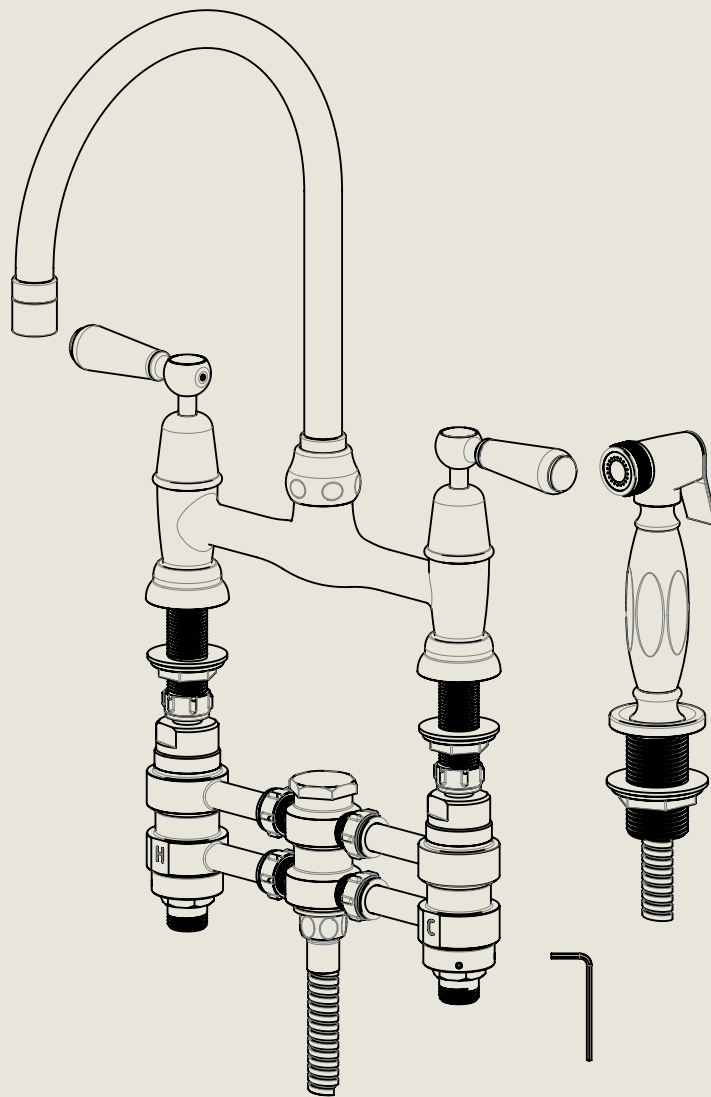

BY APPOINTMENT TO
HER MAJESTY QUEEN ELIZABETH II
MANUFACTURE OF KITCHEN & BATHROOM TAPS & MIXERS
BARBER WILSONS & CO. LTD
LONDON

LONDON **BARBER WILSONS & CO** EST. 1905

American adapters fitted as standard when purchased via BW&Co USA

<p>Model No. RMLI030-1900-MU</p>	<p>Description Regent Metal Lever 1030, 1900's Style, Mushroom Union</p>	<p>Fitting</p>
--------------------------------------	--	----------------

BY APPOINTMENT TO
HER MAJESTY QUEEN ELIZABETH II
MANUFACTURE OF KITCHEN & BATHROOM TAPS & MIXERS
BARBER WILSONS & CO. LTD
LONDON

LONDON BARBER WILSONS & CO EST. 1905

American adapters fitted as standard when purchased via BW&Co USA

<p>Model No. RMLI030-1900-MU</p>	<p>Description Regent Metal Lever 1030, 1900's Style, Mushroom Union</p>	<p>ISO</p>
--------------------------------------	--	------------