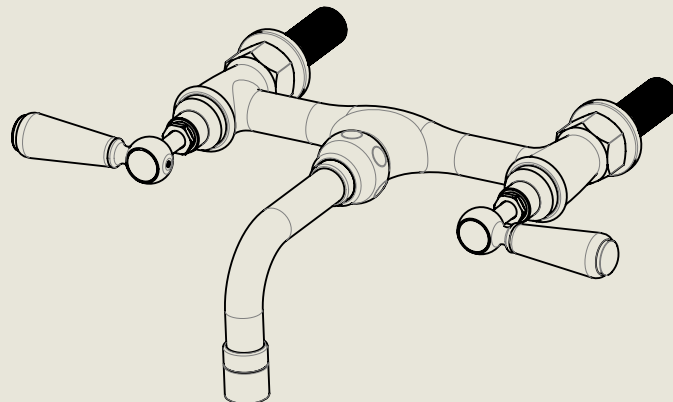

BY APPOINTMENT TO
HER MAJESTY QUEEN ELIZABETH II
MANUFACTURE OF KITCHEN & BATHROOM TAPS & MIXERS
BARBER WILSONS & CO. LTD
LONDON

LONDON **BARBER WILSONS & CO** EST. 1905

American adapters fitted as standard when purchased via BW&Co USA

Model No.	Description	
RML2020-1890	Regent Metal Lever 2020, 1890's Style	Complete

BY APPOINTMENT TO
HER MAJESTY QUEEN ELIZABETH II
MANUFACTURE OF KITCHEN & BATHROOM TAPS & MIXERS
BARBER WILSONS & CO. LTD
LONDON

LONDON BARBER WILSONS & CO EST. 1905

American adapters fitted as standard when purchased via BW&Co USA

Model No.	Description	
RML2020-1890	Regent Metal Lever 2020, 1890's Style	Fitting