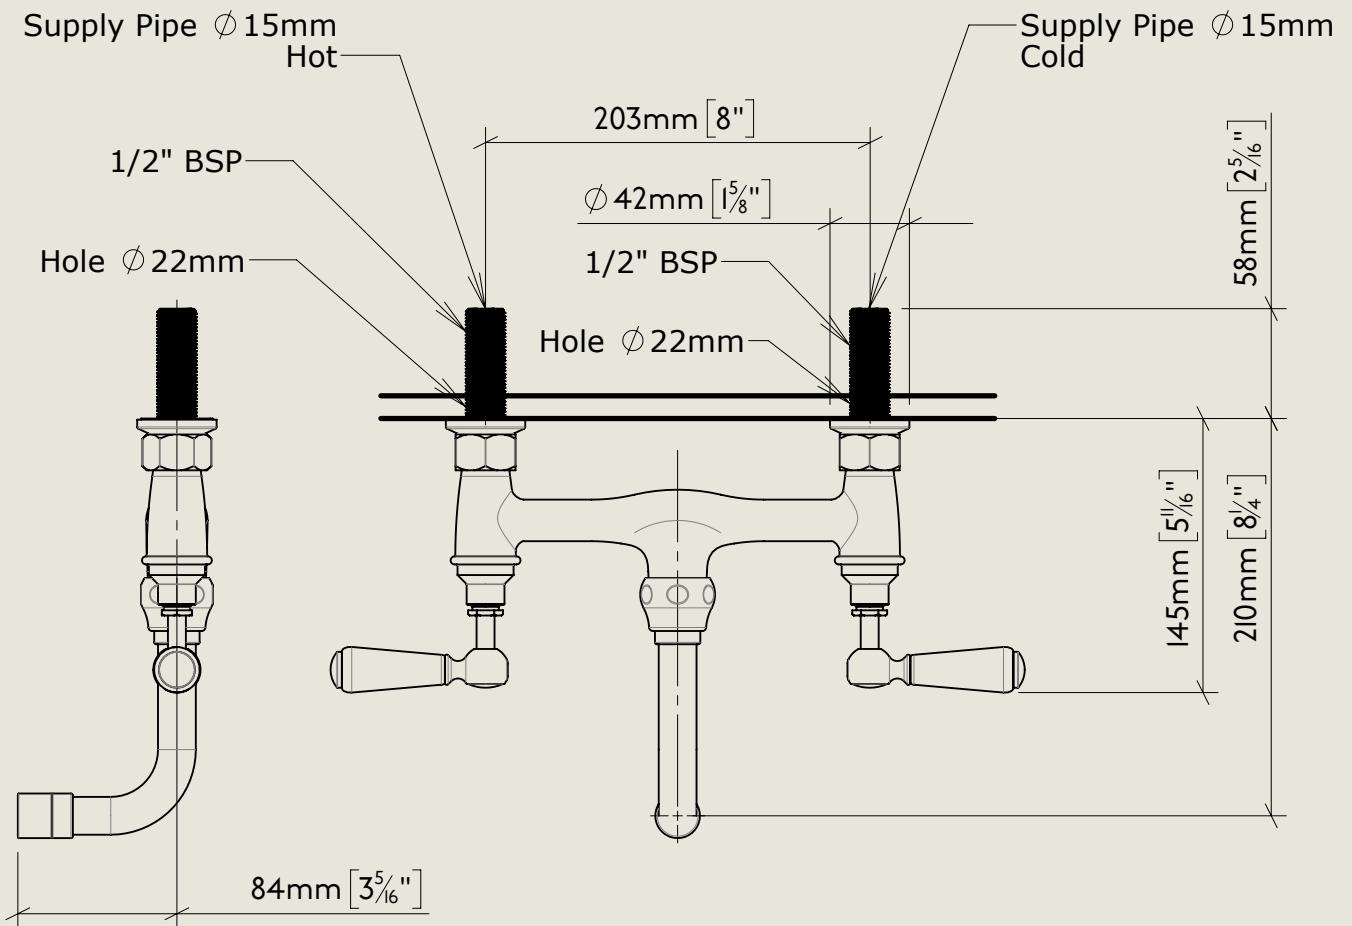

BY APPOINTMENT TO
HER MAJESTY QUEEN ELIZABETH II
MANUFACTURE OF KITCHEN & BATHROOM TAPS & MIXERS
BARBER WILSONS & CO. LTD
LONDON

LONDON **BARBER WILSONS & CO** EST. 1905

American adapters fitted as standard when purchased via BW&Co USA

Model No.	Description	
RML2020-1890	Regent Metal Lever 2020, 1890's Style	Complete

BY APPOINTMENT TO
HER MAJESTY QUEEN ELIZABETH II
MANUFACTURE OF KITCHEN & BATHROOM TAPS & MIXERS
BARBER WILSONS & CO. LTD
LONDON

LONDON BARBER WILSONS & CO EST. 1905

American adapters fitted as standard when purchased via BW&Co USA

Model No.	Description	
RML2020-1890	Regent Metal Lever 2020, 1890's Style	Fitting