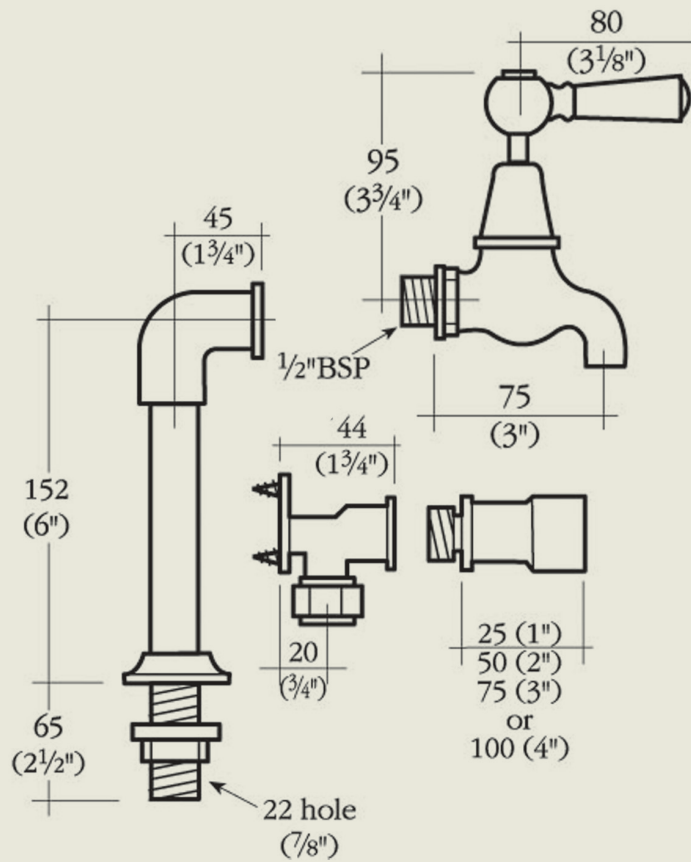

BY APPOINTMENT TO  
HER MAJESTY QUEEN ELIZABETH II  
MANUFACTURER OF KITCHEN & BATHROOM TAPS & MIXERS  
BARBER WILSONS & CO. LTD.  
LONDON

LONDON

BARBER WILSONS & CO

EST. 1905

Model No. RML260-1900-6

Internals Standard-3/4 turn ceramic cartridge  
Optional compression cartridge available