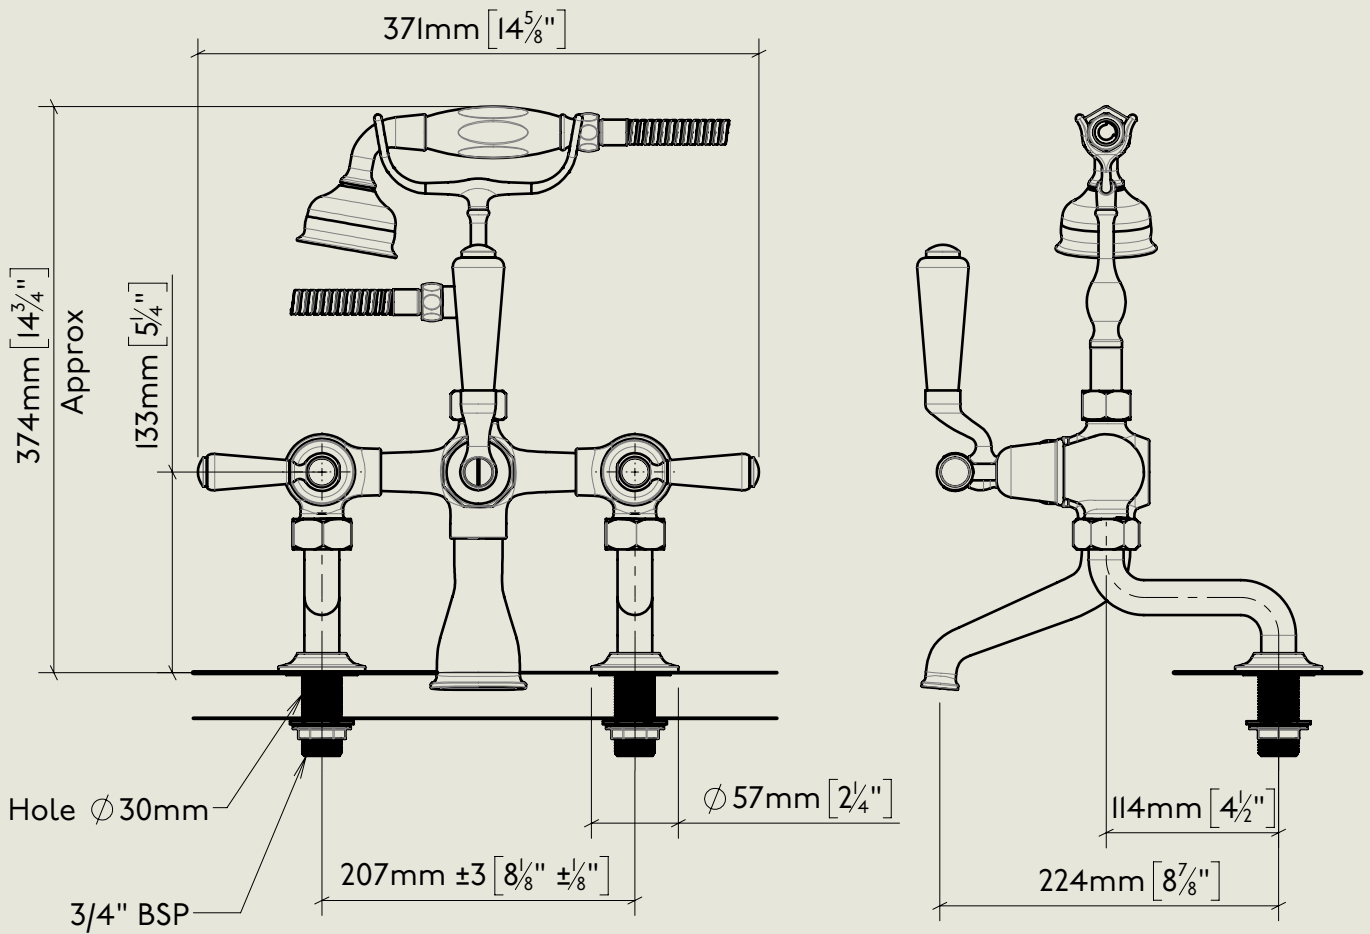

BY APPOINTMENT TO
HER MAJESTY QUEEN ELIZABETH II
MANUFACTURE OF KITCHEN & BATHROOM TAPS & MIXERS
BARBER WILSONS & CO. LTD
LONDON

LONDON BARBER WILSONS & CO EST. 1905

American adapters fitted as standard when purchased via BW&Co USA

<p>Model No. RML4300-1900-EU</p>	<p>Description Regent Metal Lever 4300, 1900's Style Extended Union Deck Mounted Bath with Spray Mixer Tap</p>	<p>Complete</p>
--------------------------------------	--	-----------------