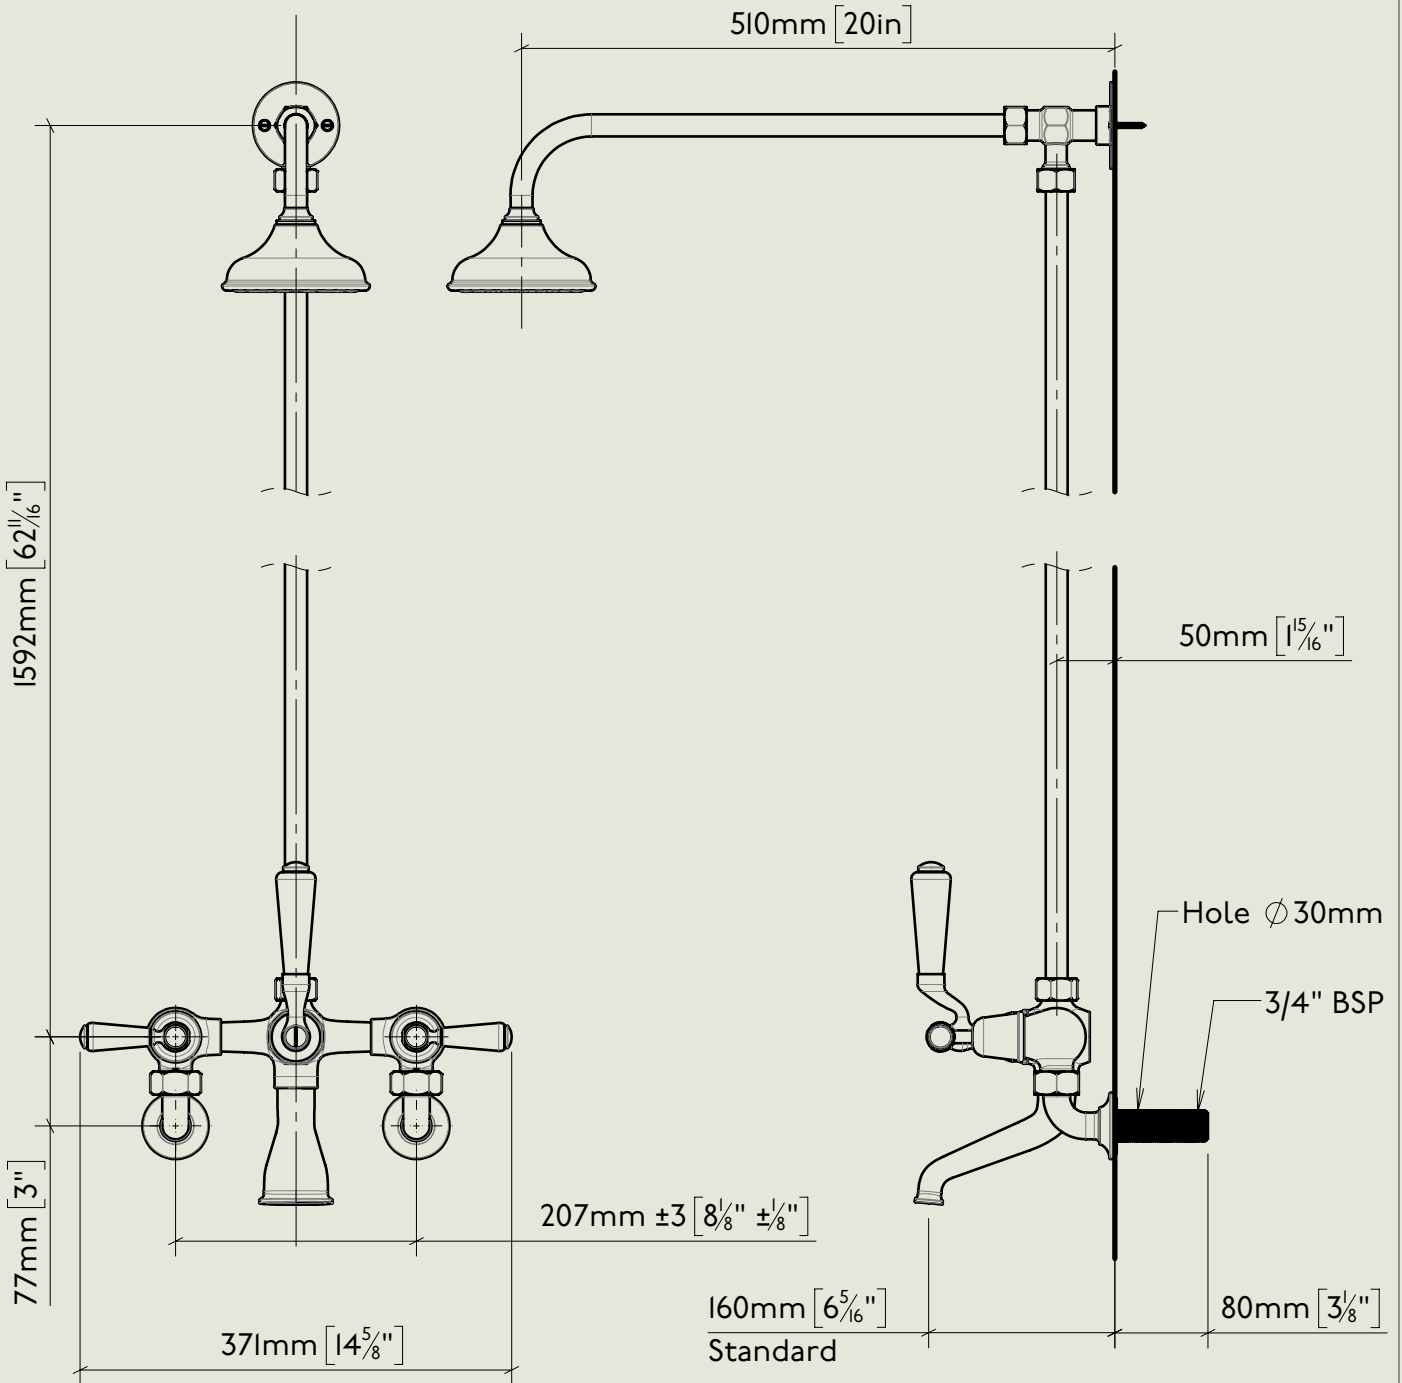

BY APPOINTMENT TO  
HER MAJESTY QUEEN ELIZABETH II  
MANUFACTURE OF KITCHEN & BATHROOM TAPS & MIXERS  
BARBER WILSONS & CO. LTD  
LONDON

LONDON

BARBER WILSONS & CO

EST. 1905

American adapters fitted as standard when purchased via BW&Co USA

Model No.

RML4302-1900

Description

Regent Metal Lever 4302, 1900's Style  
Wall Mounted Bath with Shower mixer

Complete