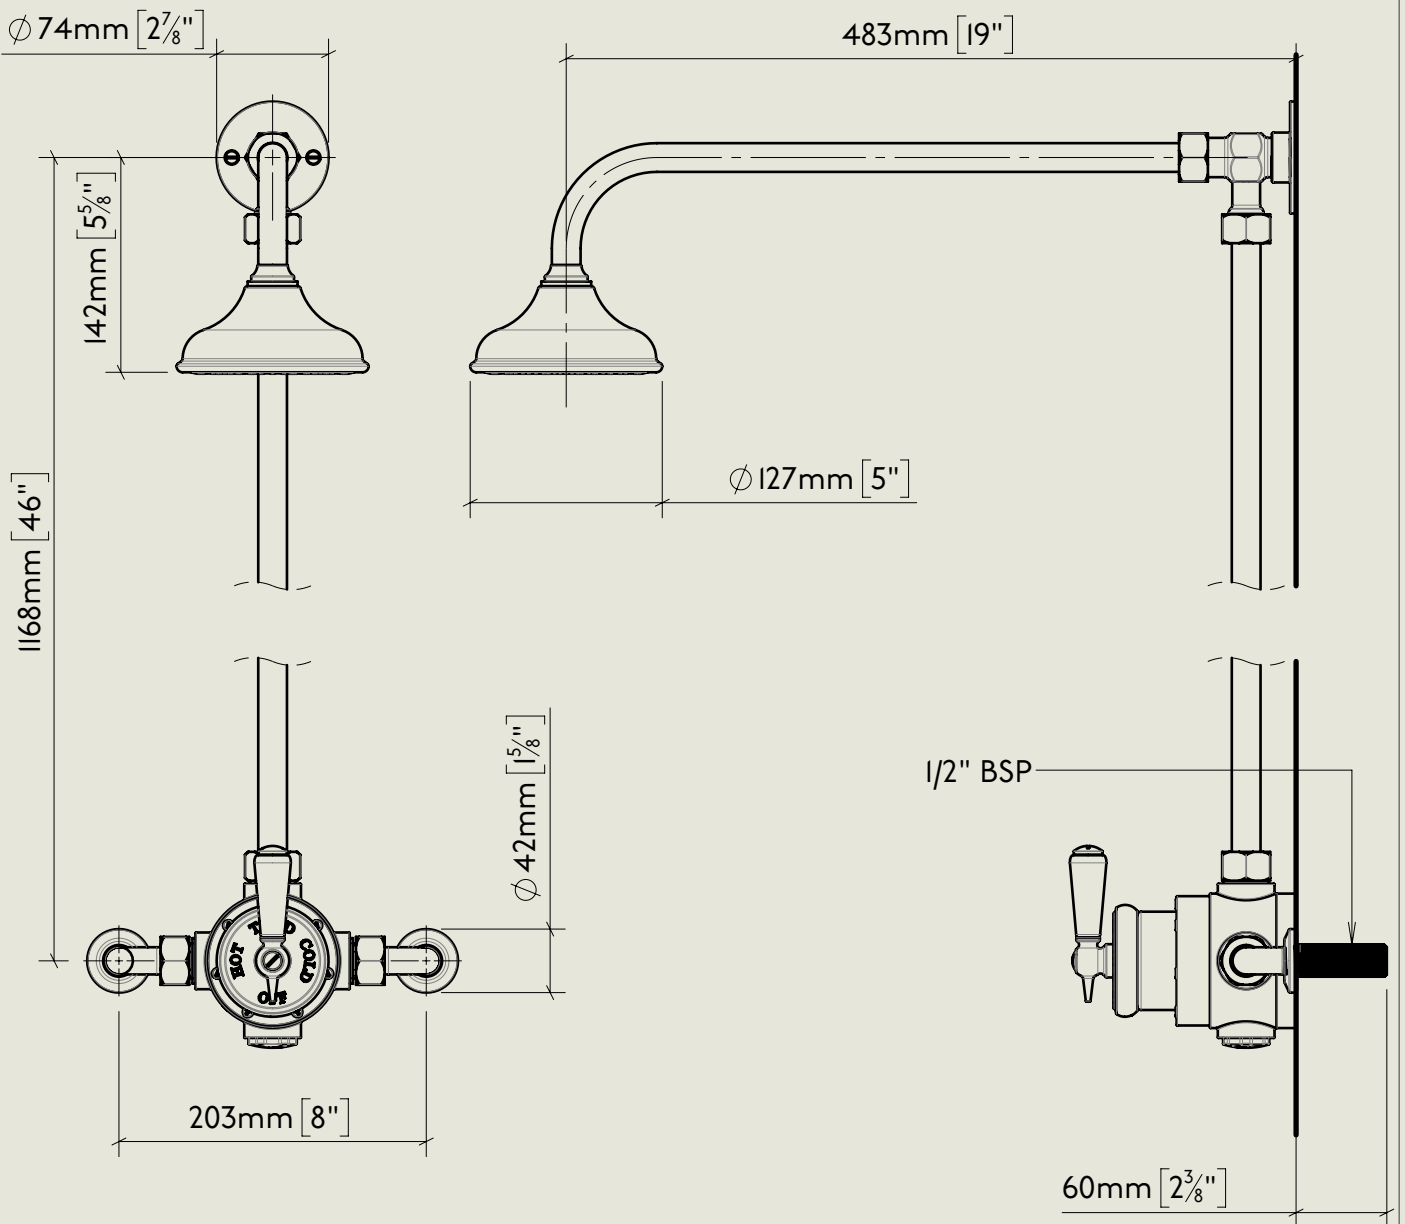

BY APPOINTMENT TO  
HER MAJESTY QUEEN ELIZABETH II  
MANUFACTURE OF KITCHEN & BATHROOM TAPS & MIXERS  
BARBER WILSONS & CO. LTD  
LONDON

LONDON **BARBER WILSONS & CO** EST. 1905

American adapters fitted as standard when purchased via BW&Co USA

<p>Model No.  RML5600</p>	<p>Description Regent Metal Lever 5600 Exposed Thermostatic Shower with a Fixed Drench Head Rose, 1/2" BSP Tail Inlet</p>	<p>Complete</p>
-----------------------------------	---	-----------------

<p>Model No.</p> <p>RMLPS53</p>	<p>Description</p> <p>Regent PS53 Exposed Regent Thermostatic Shower Valve, 1/2" BSP Tail Inlet</p>	<p>Thermostat</p>
---------------------------------	---	-------------------

Model No.

PS40A-PS29S / PSI0

Description

Exposed Back Plate and Seventeen and  
a Half Inch Shower Arm with Fixed  
Drench Head Rose 5"

Headwork