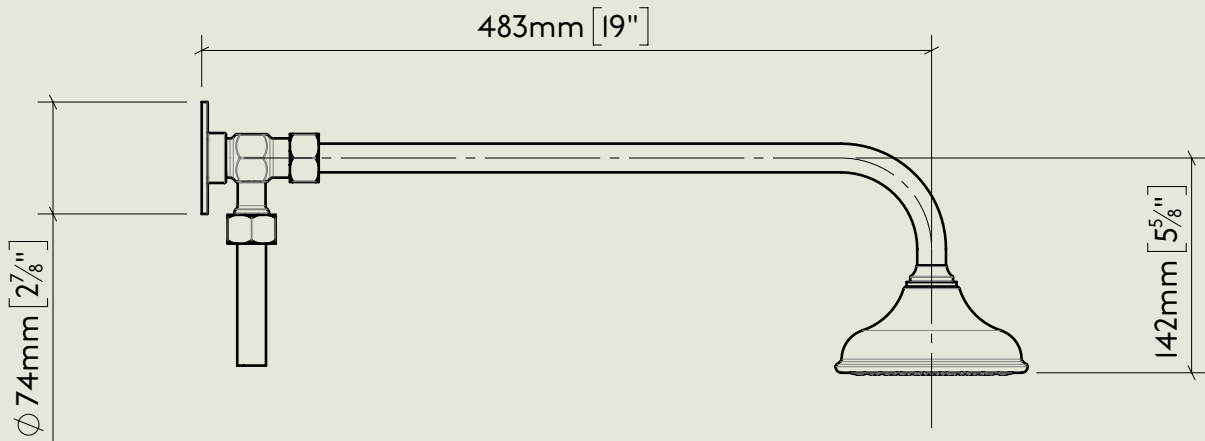

BY APPOINTMENT TO
HER MAJESTY QUEEN ELIZABETH II
MANUFACTURE OF KITCHEN & BATHROOM TAPS & MIXERS
BARBER WILSONS & CO. LTD
LONDON

LONDON

BARBER WILSONS & CO

EST. 1905

American adapters fitted as standard when purchased via BW&Co USA

Model No.

PS40A-PS29S / PSI0

Description

Exposed Back Plate and Seventeen and
a Half Inch Shower Arm with Fixed
Drench Head Rose 5"

Headwork