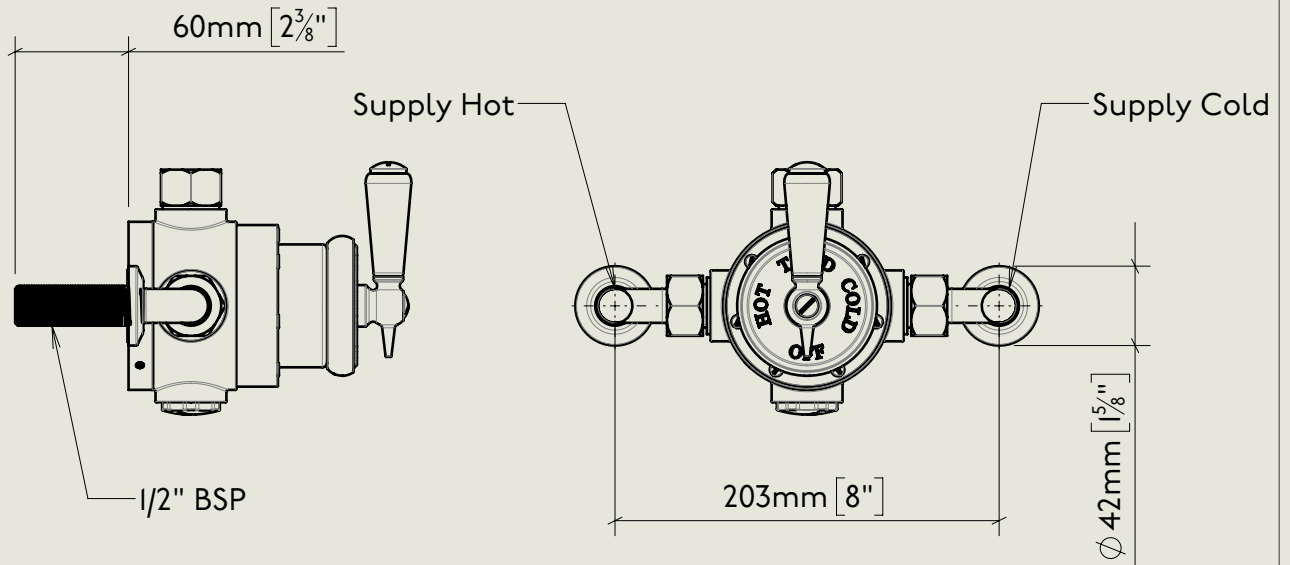

BY APPOINTMENT TO
HER MAJESTY QUEEN ELIZABETH II
MANUFACTURE OF KITCHEN & BATHROOM TAPS & MIXERS
BARBER WILSONS & CO. LTD
LONDON

LONDON

BARBER WILSONS & CO

EST. 1905

American adapters fitted as standard when purchased via BW&Co USA

Model No. RMLPS53	Description Regent PS53 Exposed Regent Thermostatic Shower Valve, 1/2" BSP Tail Inlet	Thermostat