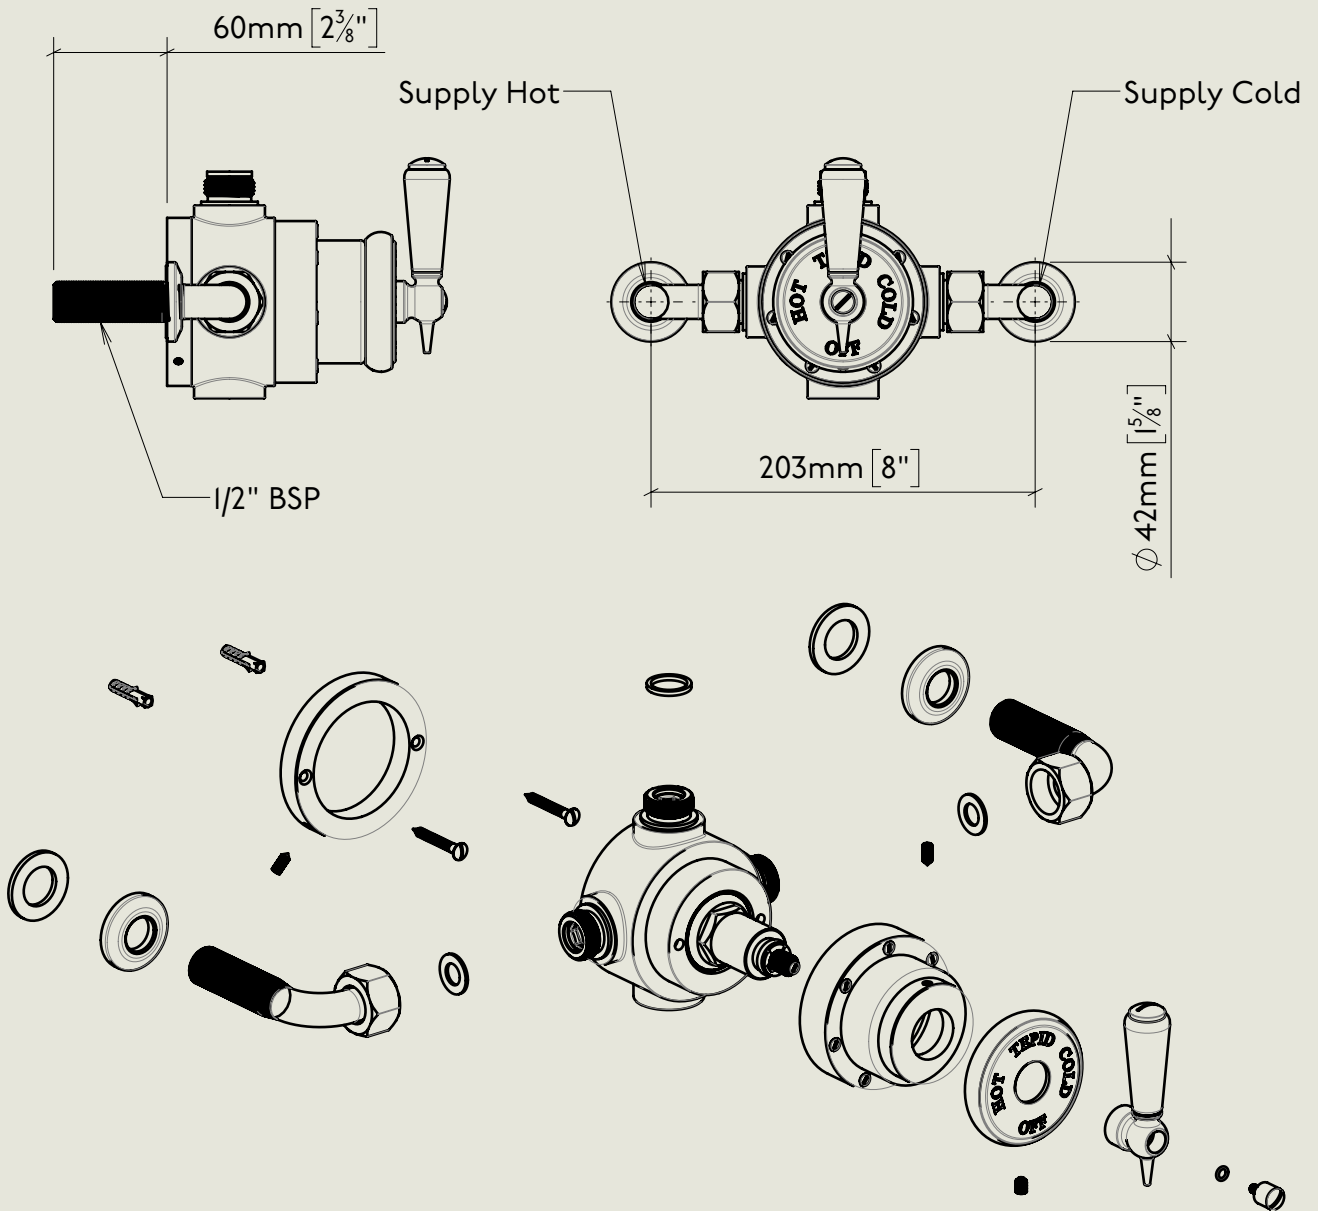

Model No.	Description	
RML5700BA-1890	Regent Metal Lever 5700BA, 1890's Style Exposed Thermostatic Dual Control Shower/Bath Filler, 1/2" BSP Tail Inlet	Complete

BY APPOINTMENT TO
HER MAJESTY QUEEN ELIZABETH II
MANUFACTURE OF KITCHEN & BATHROOM TAPS & MIXERS
BARBER WILSONS & CO. LTD
LONDON

LONDON **BARBER WILSONS & CO** EST. 1905

American adapters fitted as standard when purchased via BW&Co USA

<p>Model No.</p> <p>RMLPS53</p>	<p>Description</p> <p>Regent PS53 Exposed Regent Thermostatic Shower Valve, 1/2" BSP Tail Inlet</p>	<p>Thermostat</p>
---------------------------------	---	-------------------

Model No.	Description	
PS40A-PS29S / PS10	Exposed Back Plate and Seventeen and a Half Inch Shower Arm with Fixed Drench Head Rose 5"	Headwork

BY APPOINTMENT TO
HER MAJESTY QUEEN ELIZABETH II
MANUFACTURE OF KITCHEN & BATHROOM TAPS & MIXERS
BARBER WILSONS & CO. LTD
LONDON

LONDON BARBER WILSONS & CO EST. 1905

American adapters fitted as standard when purchased via BW&Co USA

Model No. -	Description Bath Filler-1890	Filler Spout
----------------	---------------------------------	--------------