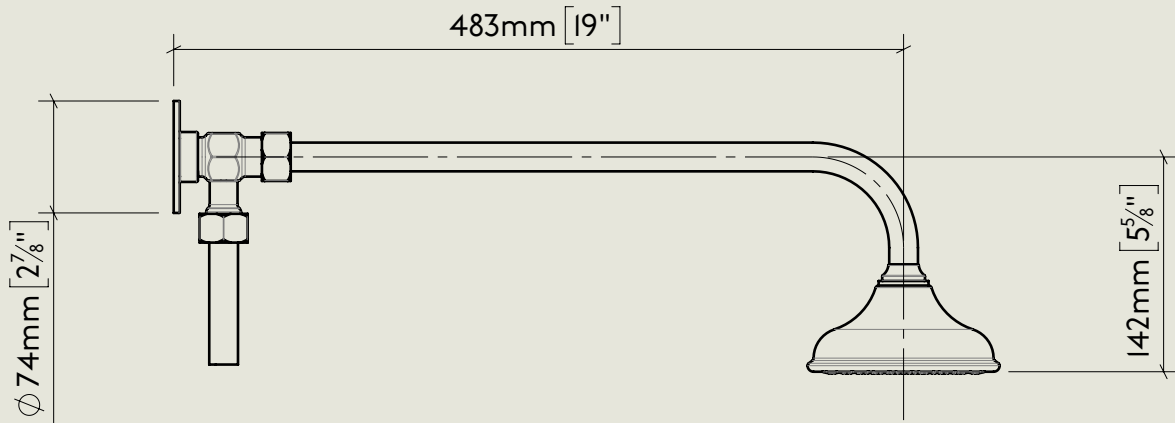

BY APPOINTMENT TO
HER MAJESTY QUEEN ELIZABETH II
MANUFACTURE OF KITCHEN & BATHROOM TAPS & MIXERS
BARBER WILSONS & CO. LTD
LONDON

LONDON BARBER WILSONS & CO EST. 1905

American adapters fitted as standard when purchased via BW&Co USA

Model No.	Description	
PS40A-PS29S / PS10	Exposed Back Plate and Seventeen and a Half Inch Shower Arm with Fixed Drench Head Rose 5"	Headwork