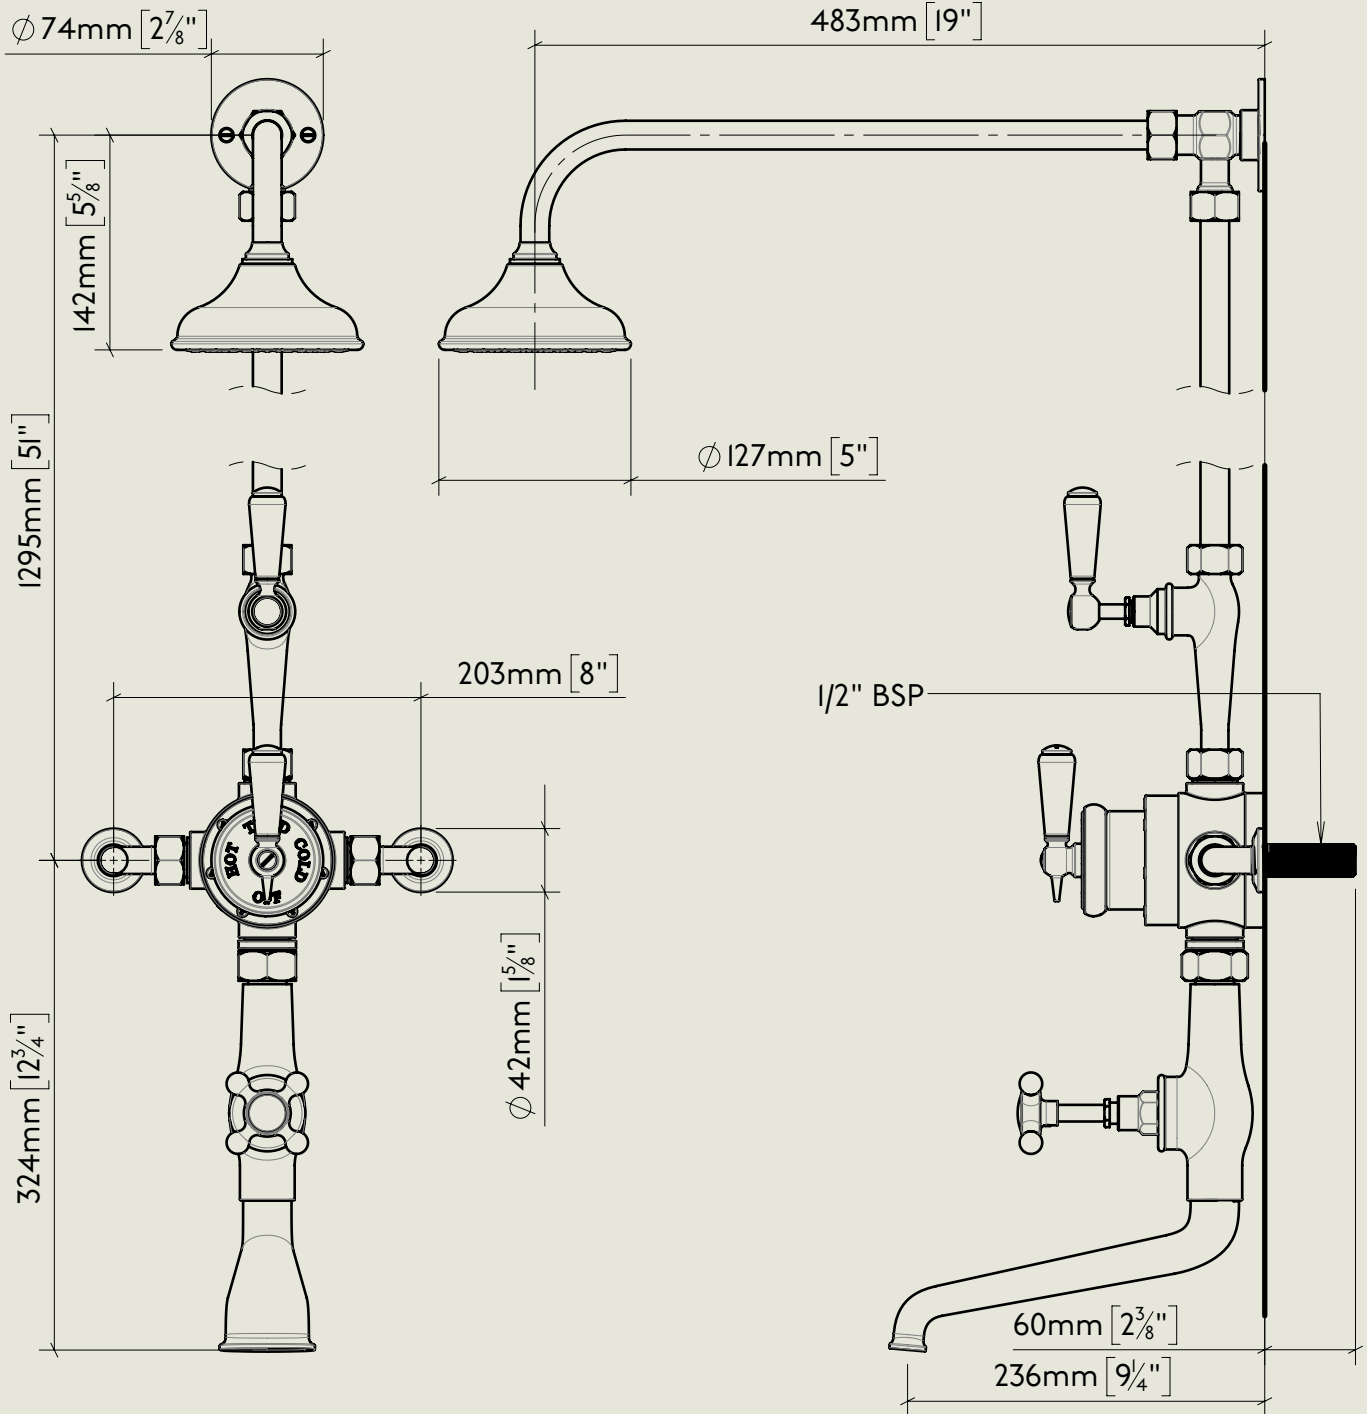

BY APPOINTMENT TO
HER MAJESTY QUEEN ELIZABETH II
MANUFACTURE OF KITCHEN & BATHROOM TAPS & MIXERS
BARBER WILSONS & CO. LTD
LONDON

LONDON **BARBER WILSONS & CO** EST. 1905

American adapters fitted as standard when purchased via BW&Co USA

Model No.	Description	
RML5700BA-1890	Regent Metal Lever 5700BA, 1890's Style Exposed Thermostatic Dual Control Shower/Bath Filler, 1/2" BSP Tail Inlet	Complete