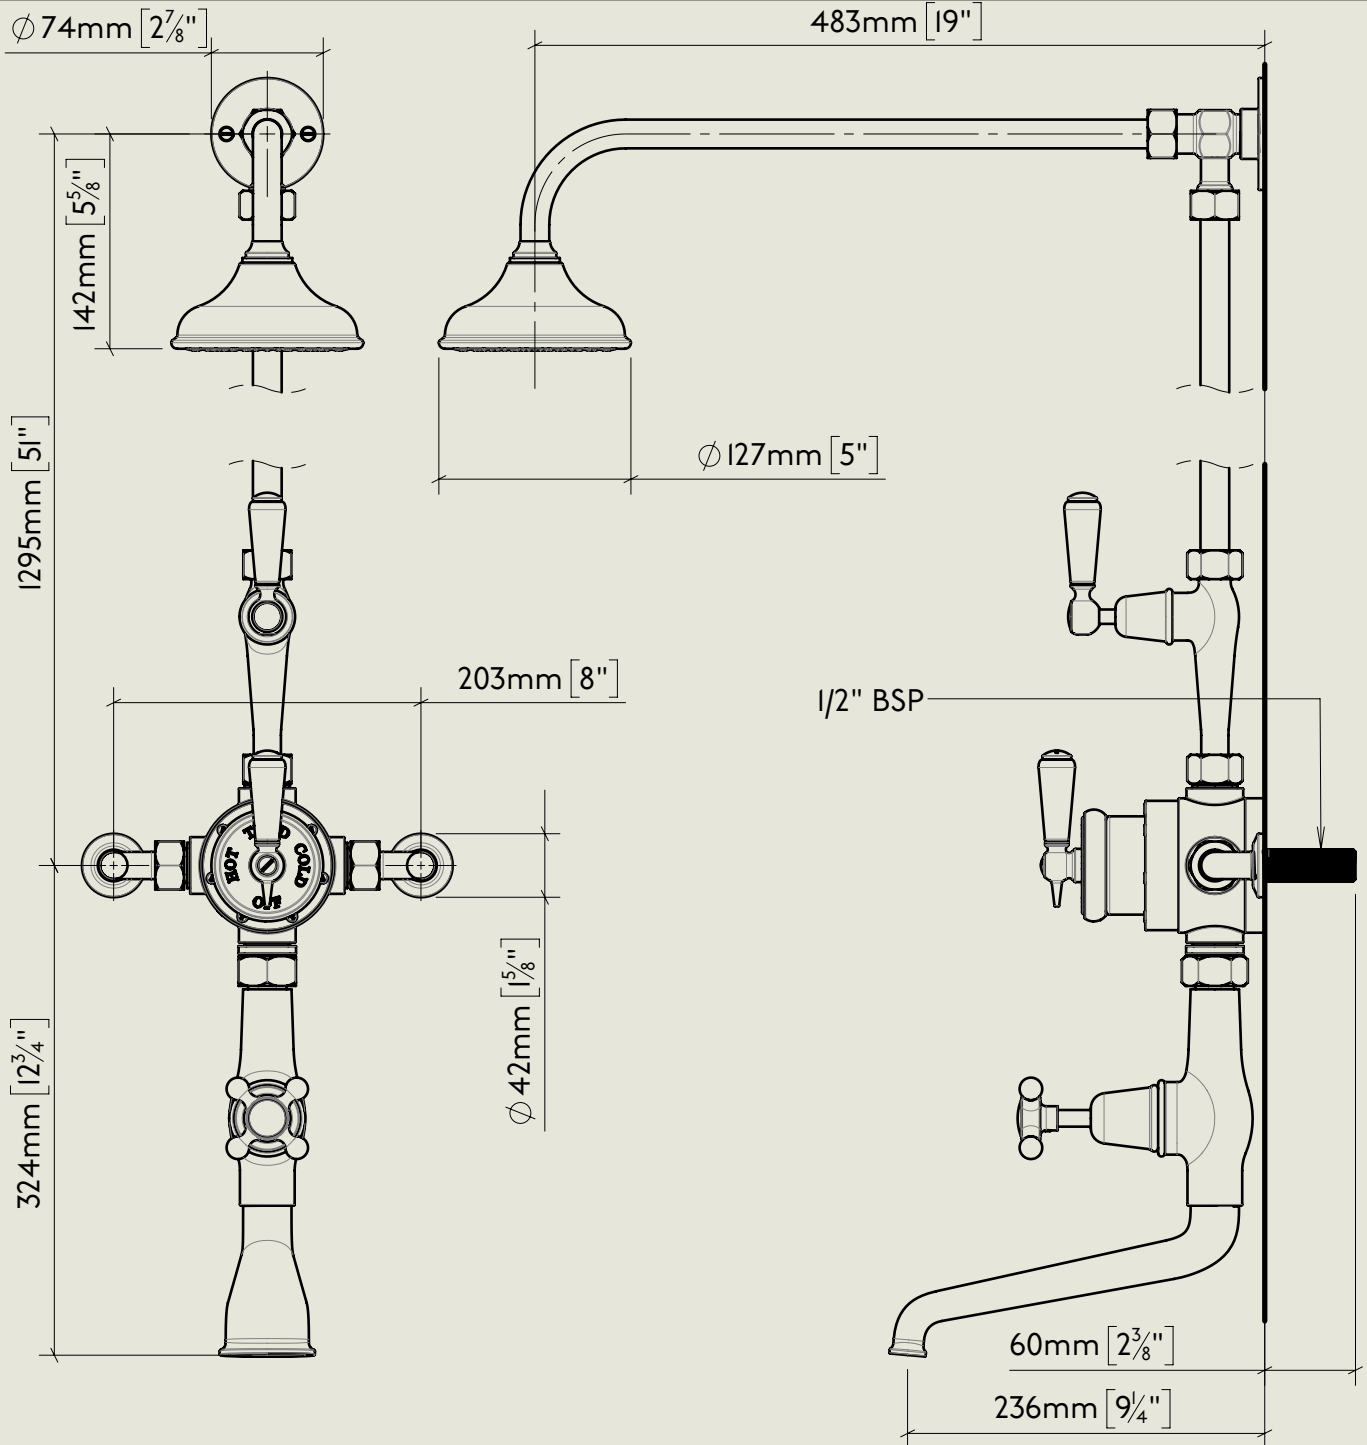

BY APPOINTMENT TO
HER MAJESTY QUEEN ELIZABETH II
MANUFACTURE OF KITCHEN & BATHROOM TAPS & MIXERS
BARBER WILSONS & CO. LTD
LONDON

LONDON

BARBER WILSONS & CO

EST. 1905

American adapters fitted as standard when purchased via BW&Co USA

Model No.

RML5700BA-I900

Description

Regent Metal Lever 5700BA, 1900's Style
Exposed Thermostatic Dual Control
Shower/Bath Filler, $1/2\text{''}$ BSP Tail Inlet

Complete