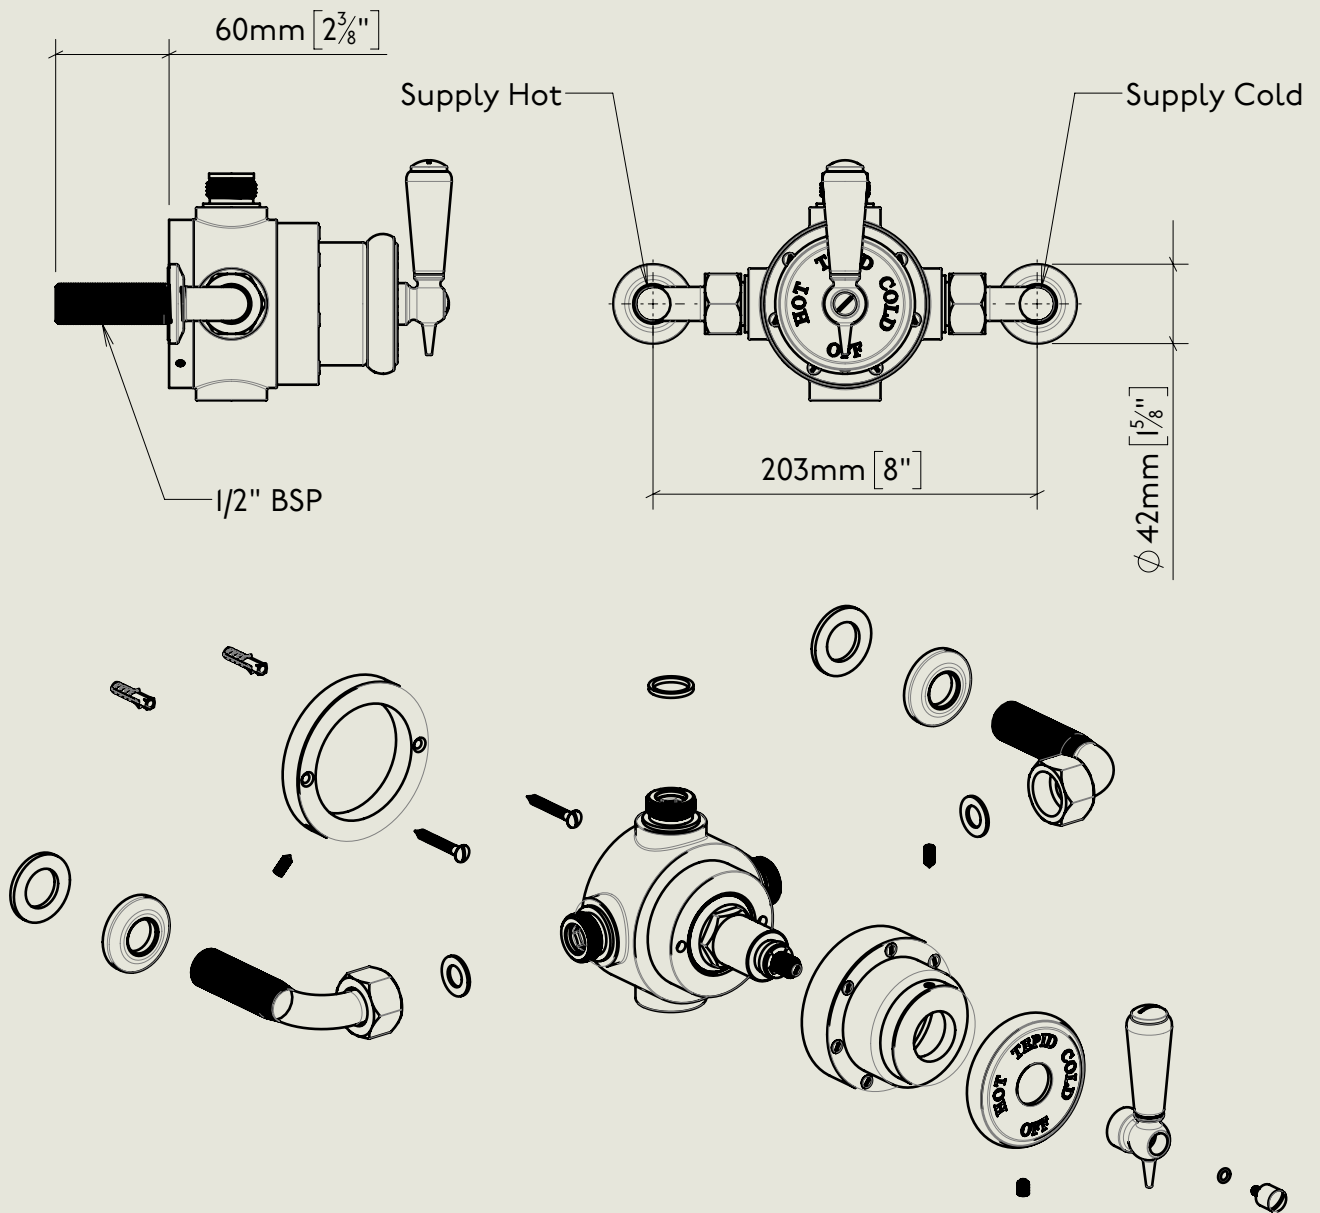

Model No.

RML5700BA-I900

Description

Regent Metal Lever 5700BA, 1900's Style
Exposed Thermostatic Dual Control
Shower/Bath Filler, $1/2\text{''}$ BSP Tail Inlet

Complete

BY APPOINTMENT TO
HER MAJESTY QUEEN ELIZABETH II
MANUFACTURE OF KITCHEN & BATHROOM TAPS & MIXERS
BARBER WILSONS & CO. LTD
LONDON

LONDON **BARBER WILSONS & CO** EST. 1905

American adapters fitted as standard when purchased via BW&Co USA

<p>Model No.</p> <p>RMLPS53</p>	<p>Description</p> <p>Regent PS53 Exposed Regent Thermostatic Shower Valve, 1/2" BSP Tail Inlet</p>	<p>Thermostat</p>
---------------------------------	---	-------------------

Model No.	Description	
PS40A-PS29S / PS10	Exposed Back Plate and Seventeen and a Half Inch Shower Arm with Fixed Drench Head Rose 5"	Headwork

BY APPOINTMENT TO
HER MAJESTY QUEEN ELIZABETH II
MANUFACTURE OF KITCHEN & BATHROOM TAPS & MIXERS
BARBER WILSONS & CO. LTD
LONDON

LONDON BARBER WILSONS & CO EST. 1905

American adapters fitted as standard when purchased via BW&Co USA

Model No.	Description	
-	Exposed Shower Control Valve 1900	Control Valve

BY APPOINTMENT TO
HER MAJESTY QUEEN ELIZABETH II
MANUFACTURE OF KITCHEN & BATHROOM TAPS & MIXERS
BARBER WILSONS & CO. LTD
LONDON