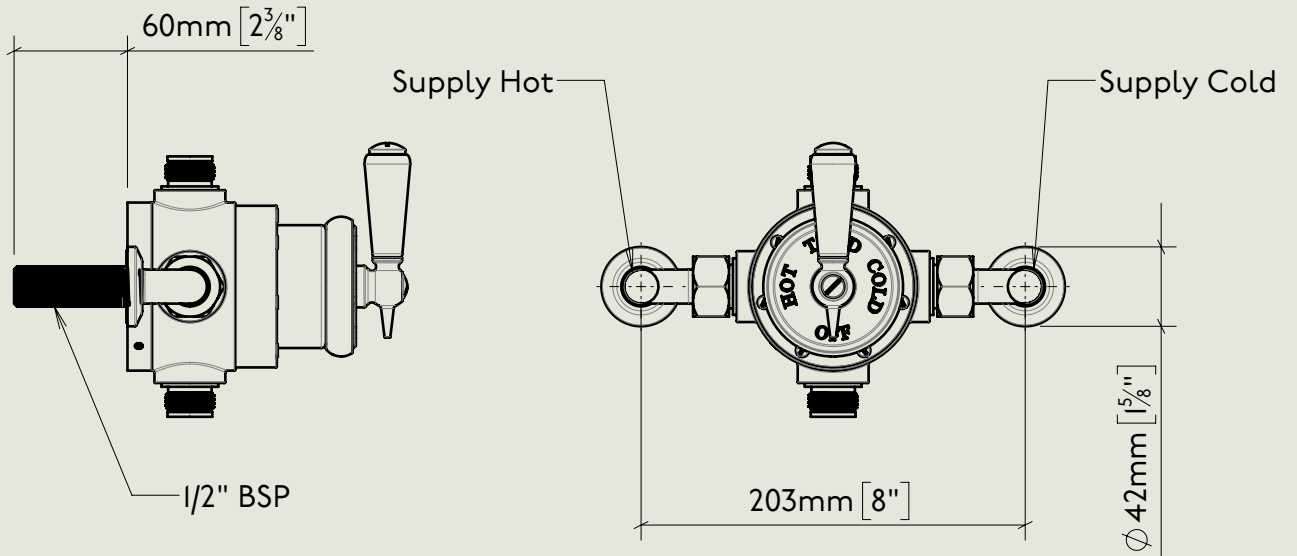

BY APPOINTMENT TO
HER MAJESTY QUEEN ELIZABETH II
MANUFACTURE OF KITCHEN & BATHROOM TAPS & MIXERS
BARBER WILSONS & CO. LTD
LONDON

LONDON **BARBER WILSONS & CO** EST. 1905

American adapters fitted as standard when purchased via BW&Co USA

Model No. RMLPS53	Description Regent PS53 Exposed Regent Thermostatic Shower Valve, 1/2" BSP Tail Inlet	Thermostat