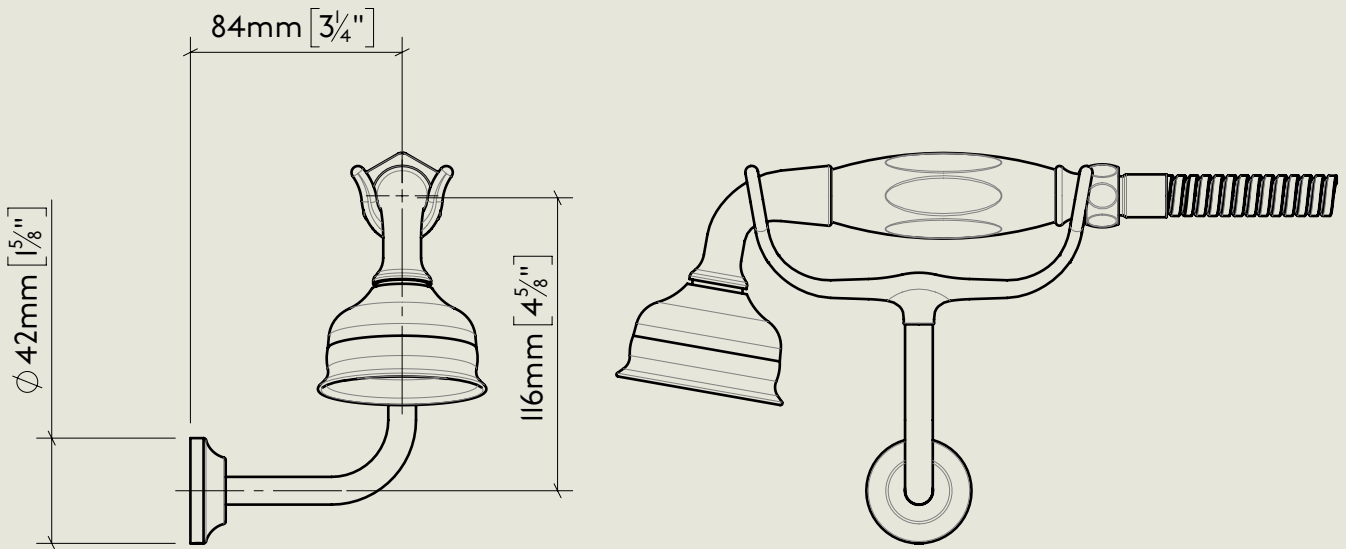

| Model No.          | Description  |          |
|--------------------|--|----------|
| PS40A-PS29S / PS10 | Exposed Back Plate and Seventeen and a Half Inch Shower Arm with Fixed Drench Head Rose 5" | Headwork |

LONDON BARBER WILSONS & CO EST. 1905

American adapters fitted as standard when purchased via BW&Co USA

| Model No. | Description                  |                    |
|-----------|------------------------------|--------------------|
| -         | Exposed Shower Control Valve | Control Valve Hose |

BY APPOINTMENT TO  
HER MAJESTY QUEEN ELIZABETH II  
MANUFACTURE OF KITCHEN & BATHROOM TAPS & MIXERS  
BARBER WILSONS & CO. LTD  
LONDON

LONDON BARBER WILSONS & CO EST. 1905

American adapters fitted as standard when purchased via BW&Co USA