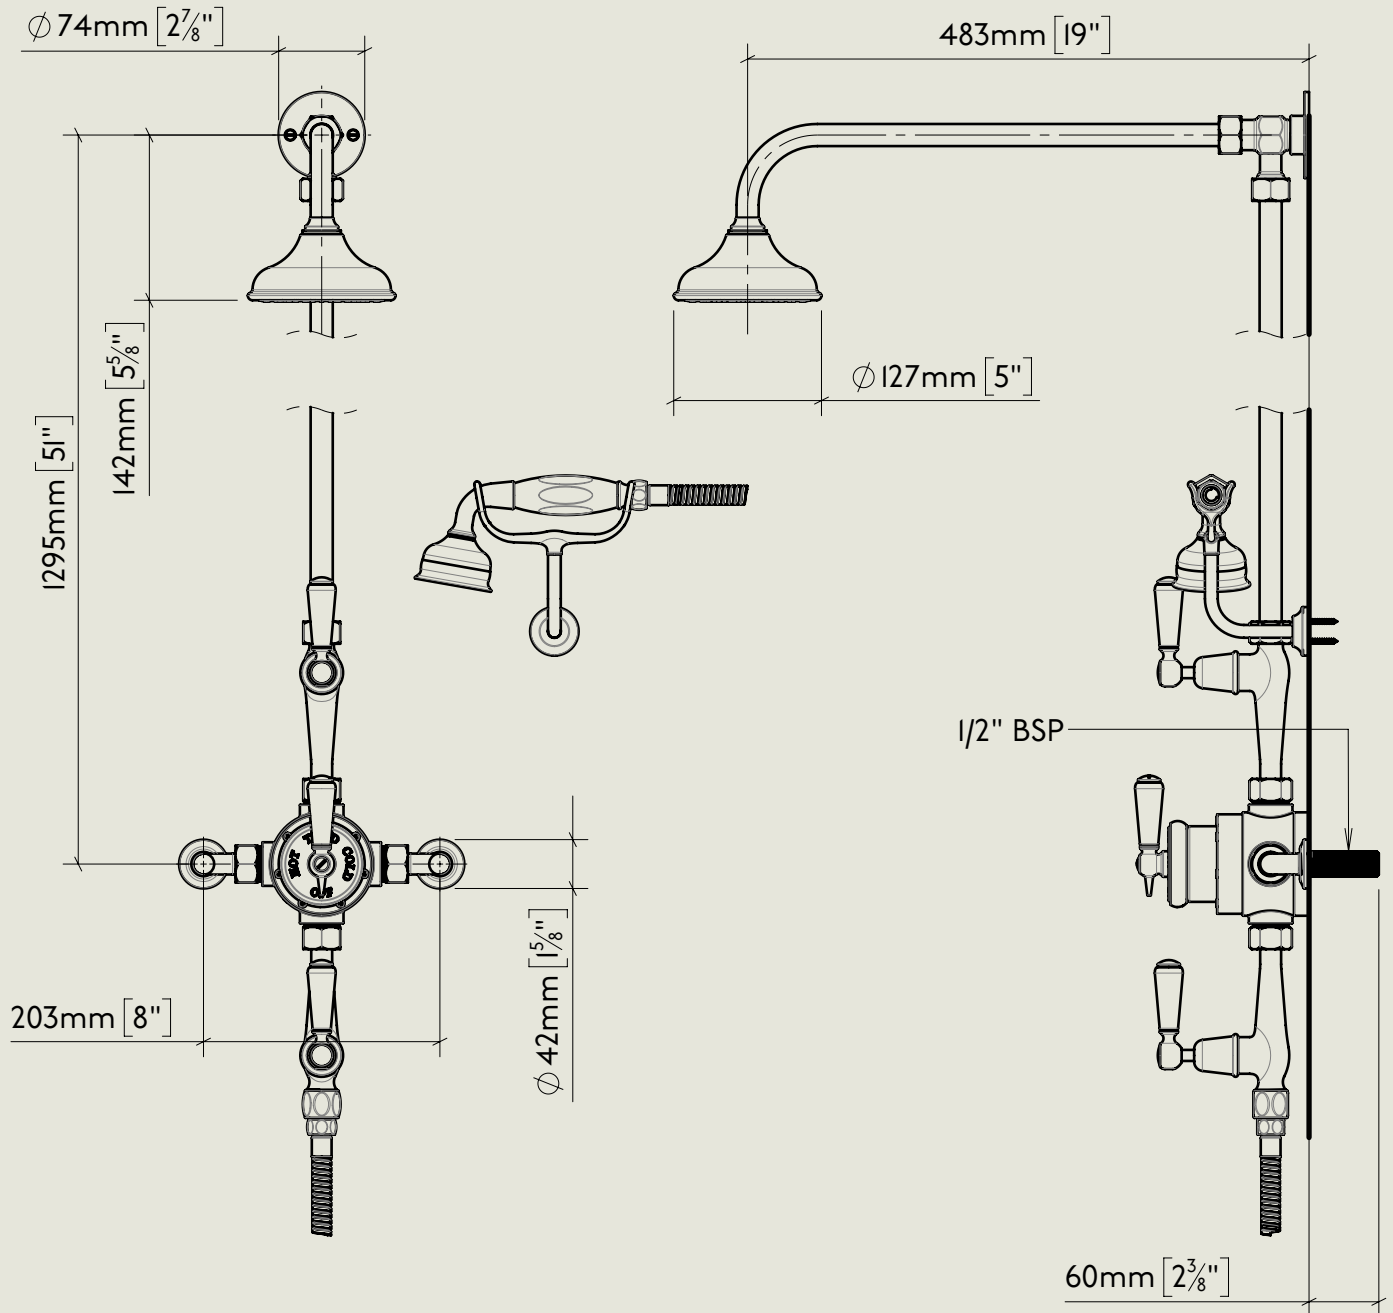

BY APPOINTMENT TO
HER MAJESTY QUEEN ELIZABETH II
MANUFACTURE OF KITCHEN & BATHROOM TAPS & MIXERS
BARBER WILSONS & CO. LTD
LONDON

LONDON

BARBER WILSONS & CO

EST. 1905

American adapters fitted as standard when purchased via BW&Co USA

Model No. RML5702-1900	Description Regent Metal Lever 5702, 1900's Style Exposed Thermostatic shower with Separate Valves for Overhead Shower and Hand Spray, 1/2" BSP Tail Inlet	Complete