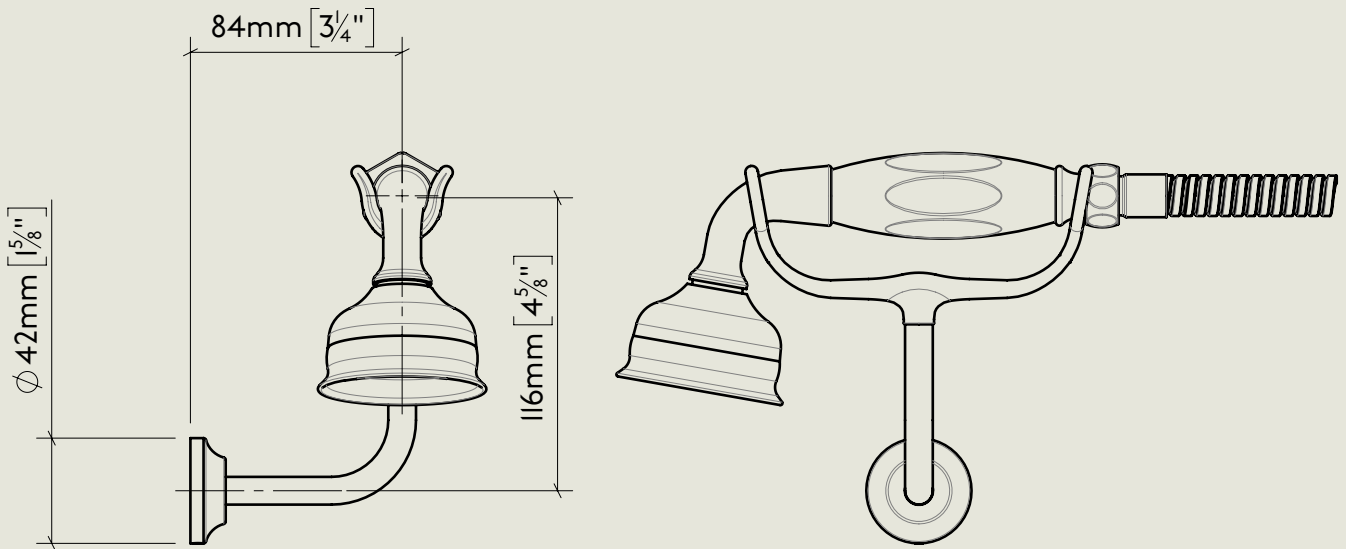

Model No.	Description	
PS40A-PS29S / PS10	Exposed Back Plate and Seventeen and a Half Inch Shower Arm with Fixed Drench Head Rose 5"	Headwork

BY APPOINTMENT TO  
HER MAJESTY QUEEN ELIZABETH II  
MANUFACTURE OF KITCHEN & BATHROOM TAPS & MIXERS  
BARBER WILSONS & CO. LTD  
LONDON

LONDON BARBER WILSONS & CO EST. 1905

American adapters fitted as standard when purchased via BW&Co USA

Model No.	Description	
-	Exposed Shower Control Valve I890	Control Valve

BY APPOINTMENT TO  
HER MAJESTY QUEEN ELIZABETH II  
MANUFACTURE OF KITCHEN & BATHROOM TAPS & MIXERS  
BARBER WILSONS & CO. LTD  
LONDON

LONDON BARBER WILSONS & CO EST. 1905

American adapters fitted as standard when purchased via BW&Co USA

<p>Model No.</p> <p>-</p>	<p>Description</p> <p>Bath Filler-1890</p>	<p>Filler Spout</p>
---------------------------	--	---------------------

BY APPOINTMENT TO  
HER MAJESTY QUEEN ELIZABETH II  
MANUFACTURE OF KITCHEN & BATHROOM TAPS & MIXERS  
BARBER WILSONS & CO. LTD  
LONDON

LONDON BARBER WILSONS & CO EST. 1905

American adapters fitted as standard when purchased via BW&Co USA