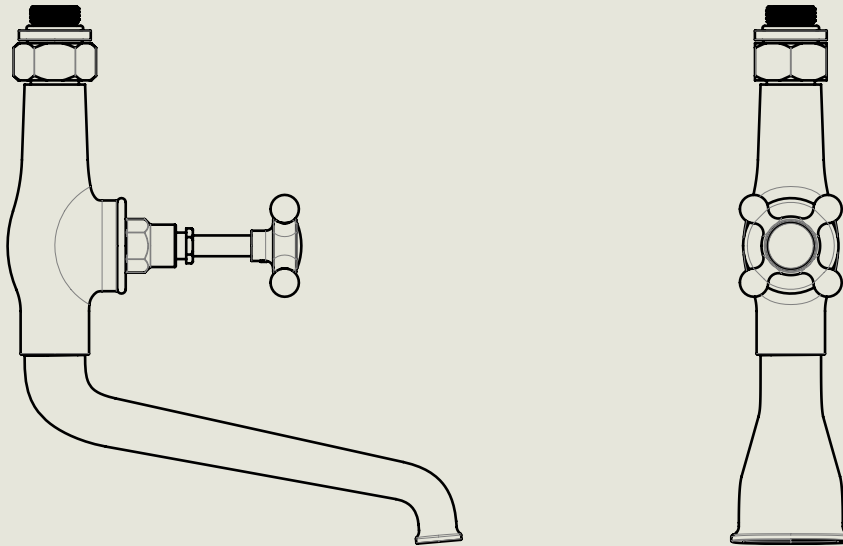

Model No.	Description	
PS40A-PS29S / PS10	Exposed Back Plate and Seventeen and a Half Inch Shower Arm with Fixed Drench Head Rose 5"	Headwork

BY APPOINTMENT TO  
HER MAJESTY QUEEN ELIZABETH II  
MANUFACTURE OF KITCHEN & BATHROOM TAPS & MIXERS  
BARBER WILSONS & CO. LTD  
LONDON

LONDON BARBER WILSONS & CO EST. 1905

American adapters fitted as standard when purchased via BW&Co USA

Model No.	Description	
-	Exposed Shower Control Valve I890	Control Valve

BY APPOINTMENT TO  
HER MAJESTY QUEEN ELIZABETH II  
MANUFACTURE OF KITCHEN & BATHROOM TAPS & MIXERS  
BARBER WILSONS & CO. LTD  
LONDON

LONDON BARBER WILSONS & CO EST. 1905

American adapters fitted as standard when purchased via BW&Co USA

<p>Model No.</p> <p>-</p>	<p>Description</p> <p>Bath Filler-1890</p>	<p>Filler Spout</p>
---------------------------	--	---------------------