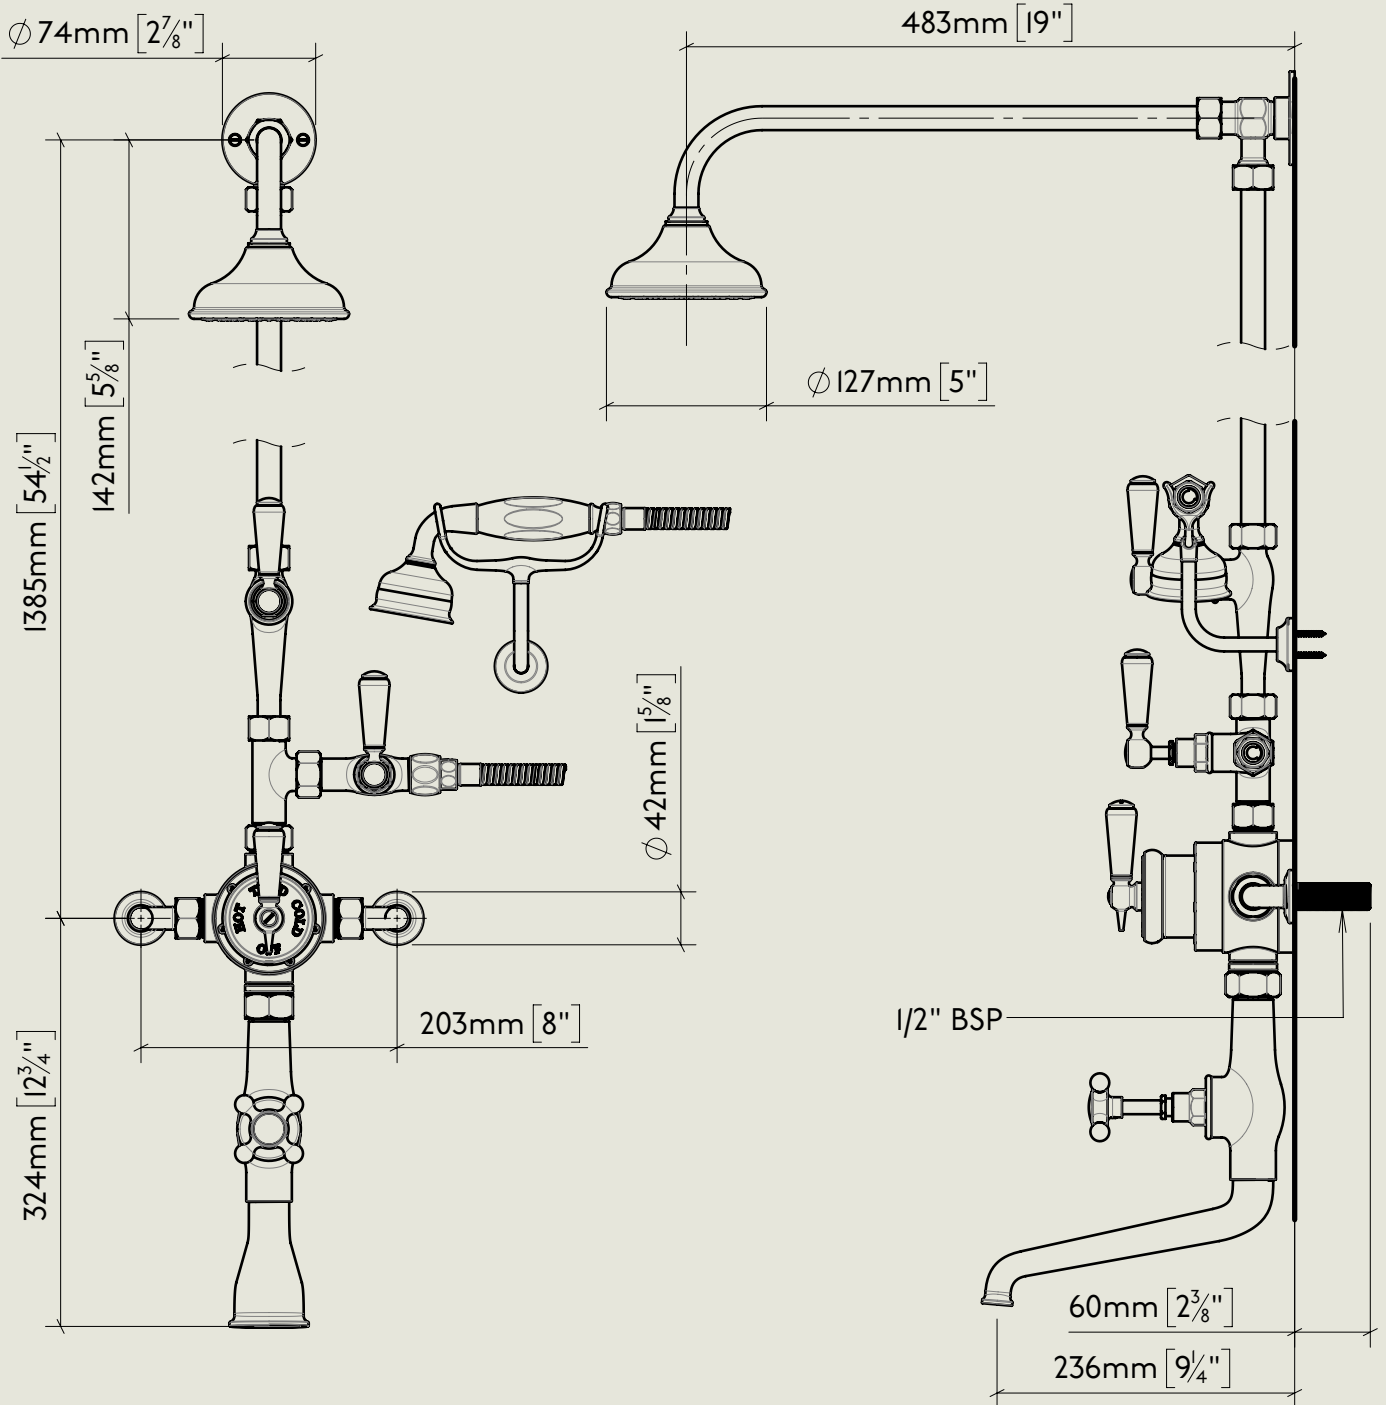

BY APPOINTMENT TO
HER MAJESTY QUEEN ELIZABETH II
MANUFACTURE OF KITCHEN & BATHROOM TAPS & MIXERS
BARBER WILSONS & CO. LTD
LONDON

LONDON BARBER WILSONS & CO EST. 1905

American adapters fitted as standard when purchased via BW&Co USA

Model No. RML5702BA-1890	Description Regent Metal Lever 5702BA, 1890's Style Exposed Thermostatic Shower Triple Control Valves for Fixed Overhead Shower, Hand Spray and Bath Filler, 1/2" BSP Tail Inlet	Complete