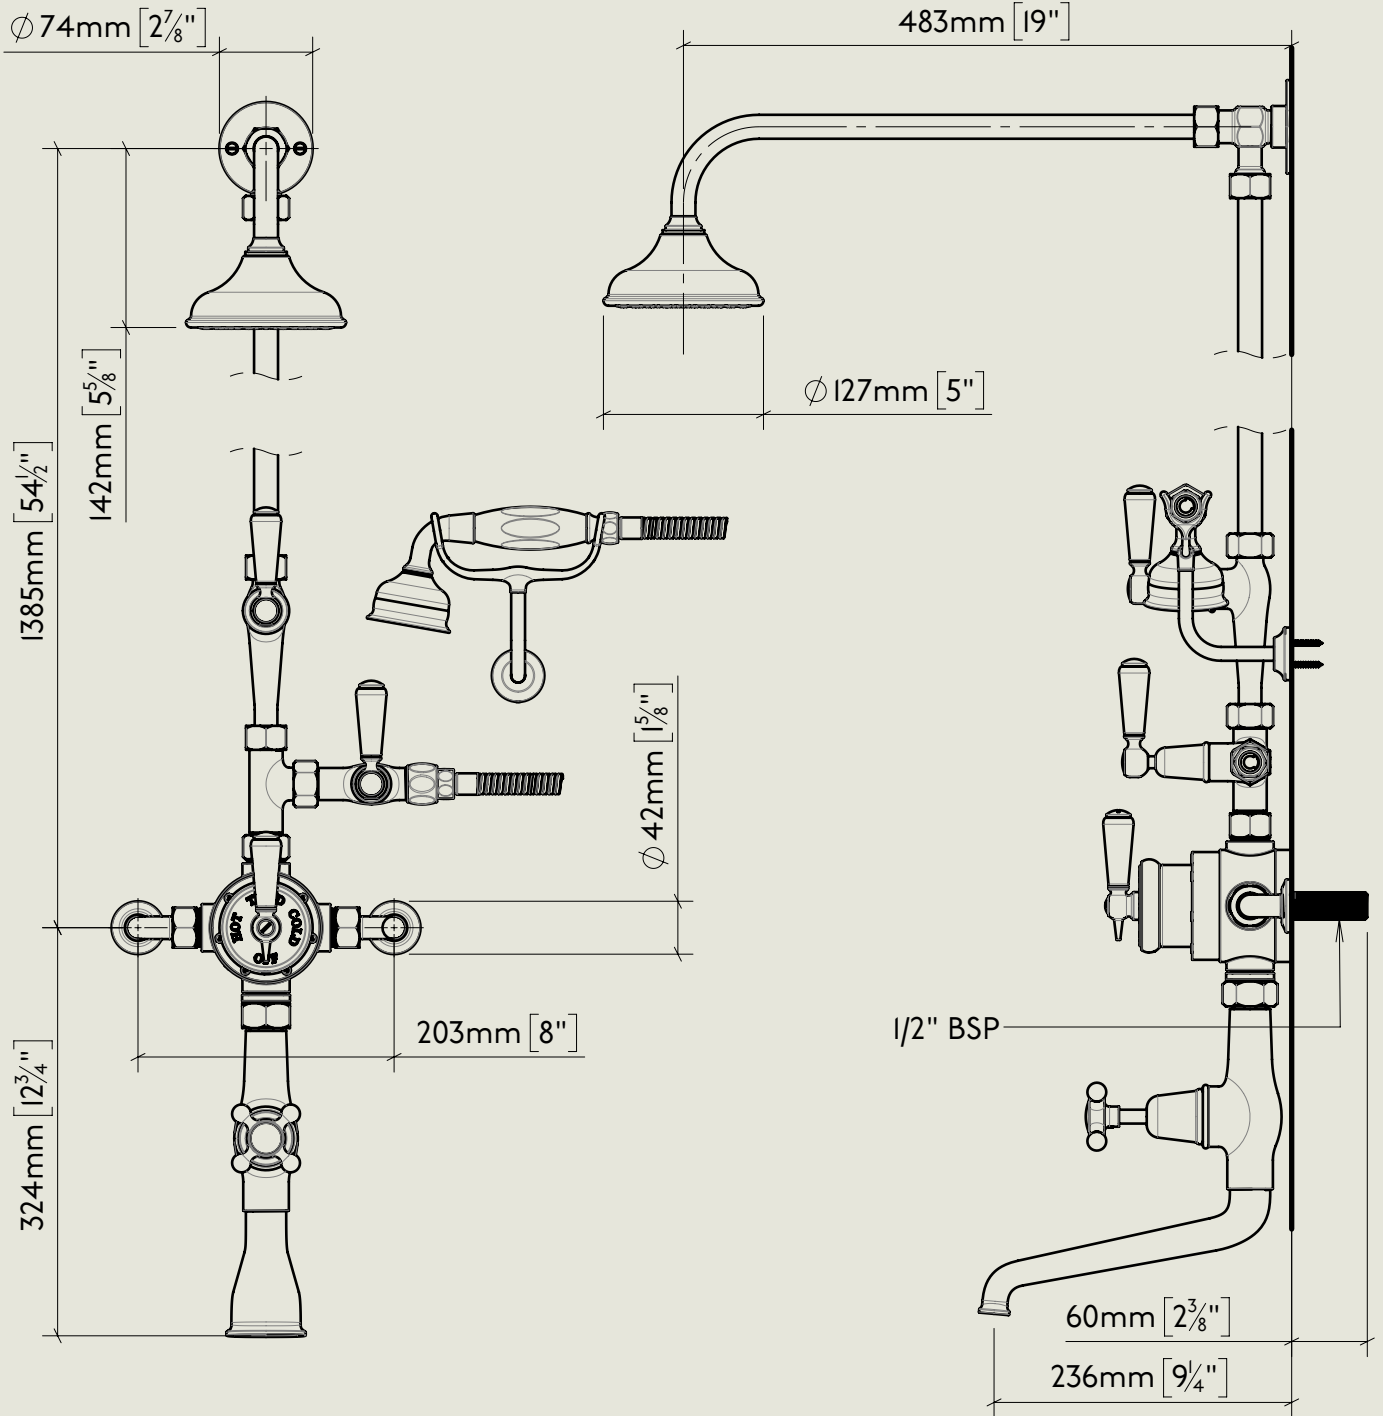

BY APPOINTMENT TO
HER MAJESTY QUEEN ELIZABETH II
MANUFACTURE OF KITCHEN & BATHROOM TAPS & MIXERS
BARBER WILSONS & CO. LTD
LONDON

LONDON **BARBER WILSONS & CO** EST. 1905

American adapters fitted as standard when purchased via BW&Co USA

Model No.	Description	
RML5702BA-1900	Regent Metal Lever 5702BA, 1900's Style Exposed Thermostatic Shower Triple Control Valves for Fixed Overhead Shower, Hand Spray and Bath Filler, $1/2"$ BSP Tail Inlet	Complete