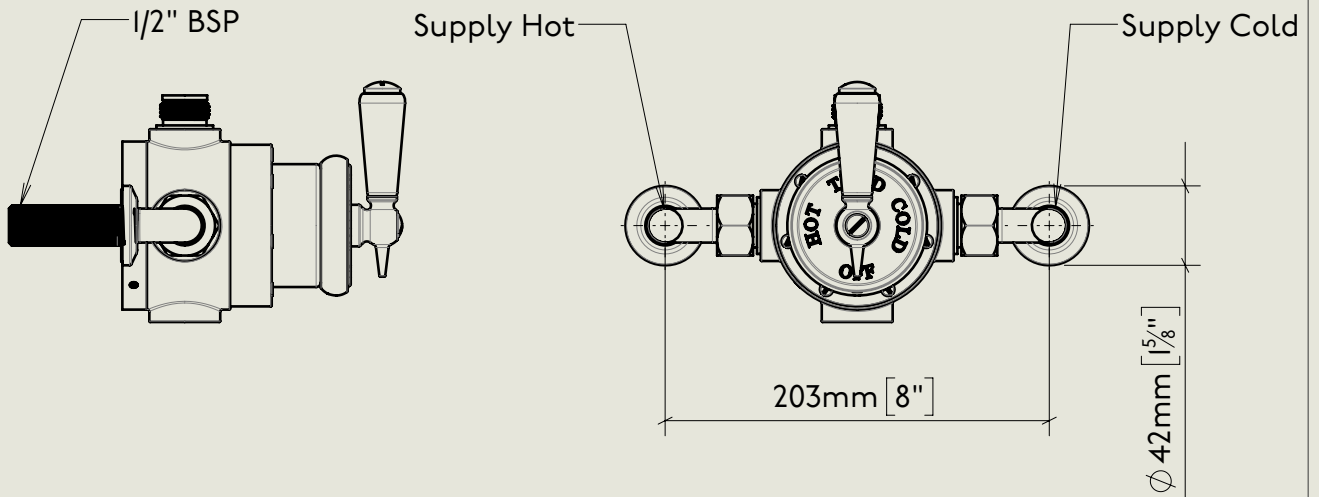

BY APPOINTMENT TO
HER MAJESTY QUEEN ELIZABETH II
MANUFACTURE OF KITCHEN & BATHROOM TAPS & MIXERS
BARBER WILSONS & CO. LTD
LONDON

LONDON **BARBER WILSONS & CO** EST. 1905

American adapters fitted as standard when purchased via BW&Co USA

Model No. RMLPS53	Description Regent PS53 Exposed Regent Thermostatic Shower Valve, 1/2" BSP Tail Inlet	Thermostat