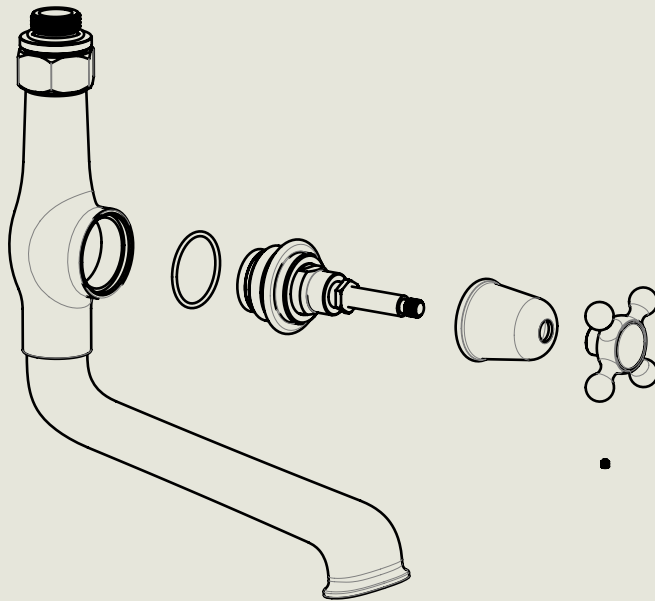

Model No.	Description	
RML5702BA-1900	Regent Metal Lever 5702BA, 1900's Style Exposed Thermostatic Shower Triple Control Valves for Fixed Overhead Shower, Hand Spray and Bath Filler, $1/2"$ BSP Tail Inlet	Complete

Model No.	Description	
PS40A-PS29S / PS10	Exposed Back Plate and Seventeen and a Half Inch Shower Arm with Fixed Drench Head Rose 5"	Headwork

BY APPOINTMENT TO  
HER MAJESTY QUEEN ELIZABETH II  
MANUFACTURE OF KITCHEN & BATHROOM TAPS & MIXERS  
BARBER WILSONS & CO. LTD  
LONDON

LONDON BARBER WILSONS & CO EST. 1905

American adapters fitted as standard when purchased via BW&Co USA

Model No.	Description	
-	Exposed Shower Control Valve 1900	Control Valve

BY APPOINTMENT TO  
HER MAJESTY QUEEN ELIZABETH II  
MANUFACTURE OF KITCHEN & BATHROOM TAPS & MIXERS  
BARBER WILSONS & CO. LTD  
LONDON

LONDON BARBER WILSONS & CO EST. 1905

American adapters fitted as standard when purchased via BW&Co USA

<p>Model No.</p> <p>-</p>	<p>Description</p> <p>Bath Filler-1900</p>	<p>Filler Spout</p>
---------------------------	--	---------------------