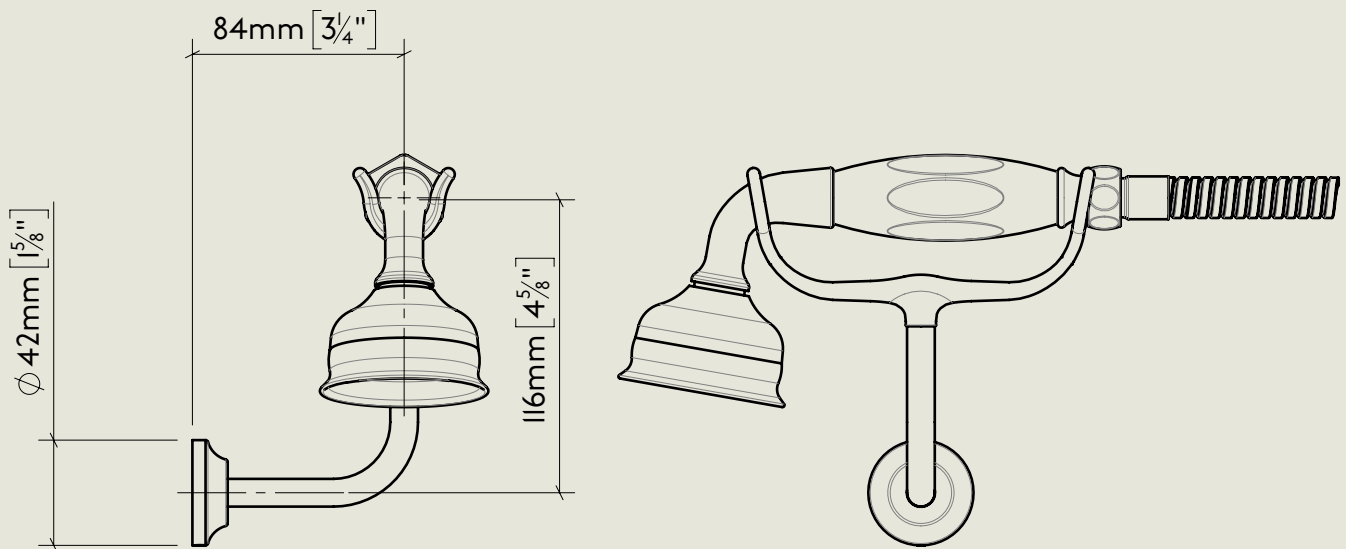

Model No.	Description	
PS40A-PS29S / PS10	Exposed Back Plate and Seventeen and a Half Inch Shower Arm with Fixed Drench Head Rose 5"	Headwork

BY APPOINTMENT TO  
HER MAJESTY QUEEN ELIZABETH II  
MANUFACTURE OF KITCHEN & BATHROOM TAPS & MIXERS  
BARBER WILSONS & CO. LTD  
LONDON

LONDON BARBER WILSONS & CO EST. 1905

American adapters fitted as standard when purchased via BW&Co USA

<p>Model No.</p> <p>-</p>	<p>Description</p> <p>Bath Filler-1900</p>	<p>Filler Spout</p>
---------------------------	--	---------------------

BY APPOINTMENT TO  
HER MAJESTY QUEEN ELIZABETH II  
MANUFACTURE OF KITCHEN & BATHROOM TAPS & MIXERS  
BARBER WILSONS & CO. LTD  
LONDON

LONDON BARBER WILSONS & CO EST. 1905

American adapters fitted as standard when purchased via BW&Co USA