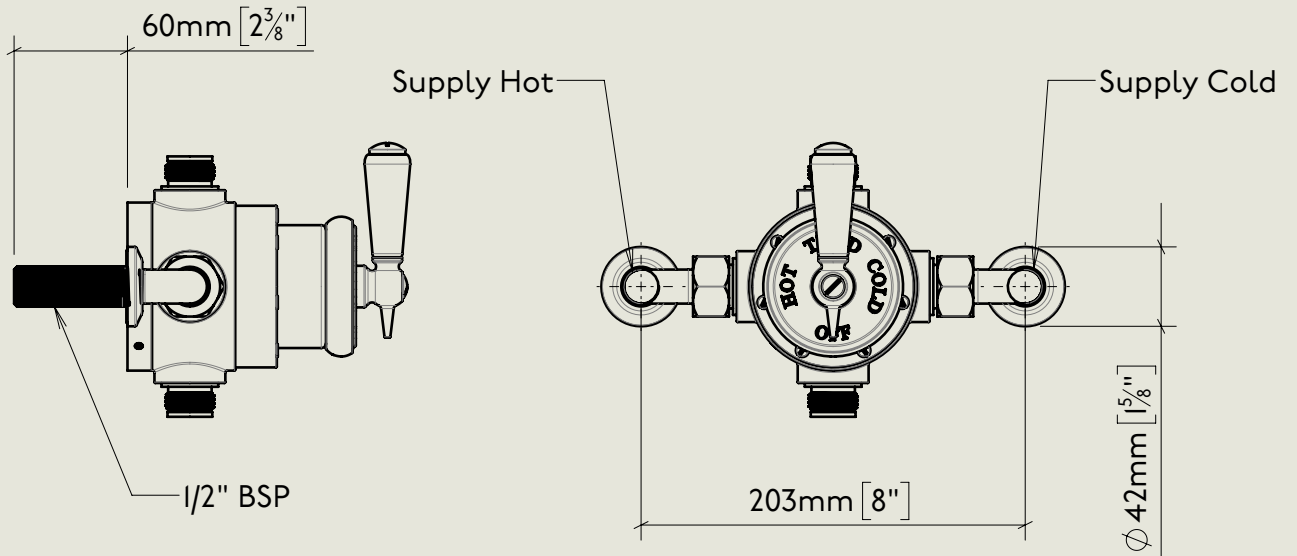

BY APPOINTMENT TO
HER MAJESTY QUEEN ELIZABETH II
MANUFACTURE OF KITCHEN & BATHROOM TAPS & MIXERS
BARBER WILSONS & CO. LTD
LONDON

LONDON **BARBER WILSONS & CO** EST. 1905

American adapters fitted as standard when purchased via BW&Co USA

Model No. RMLPS53	Description Regent PS53 Exposed Regent Thermostatic Shower Valve, 1/2" BSP Tail Inlet	Thermostat