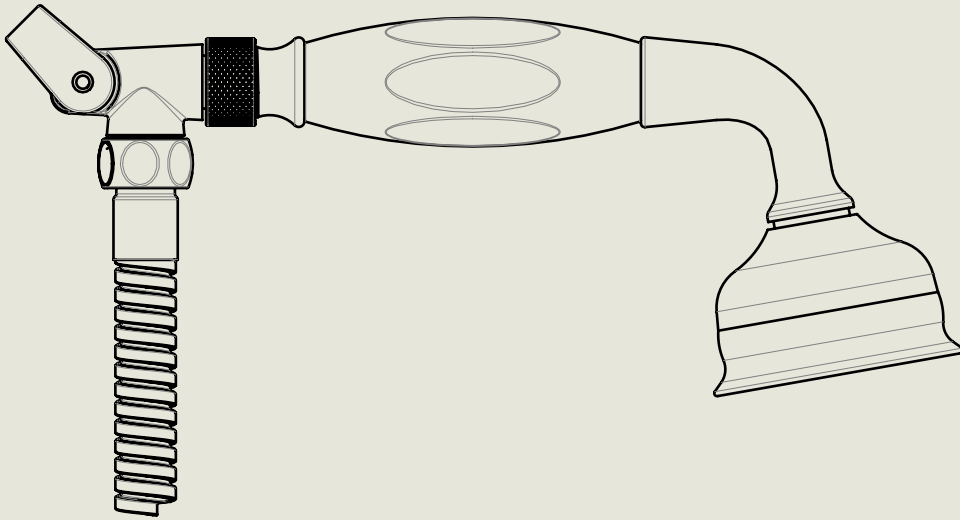

BY APPOINTMENT TO
HER MAJESTY QUEEN ELIZABETH II
MANUFACTURE OF KITCHEN & BATHROOM TAPS & MIXERS
BARBER WILSONS & CO. LTD
LONDON

LONDON BARBER WILSONS & CO EST. 1905

American adapters fitted as standard when purchased via BW&Co USA

Model No. -	Description Hand Spray, Rose and Flexible Hose on a Swivel Hook	Hand Spray