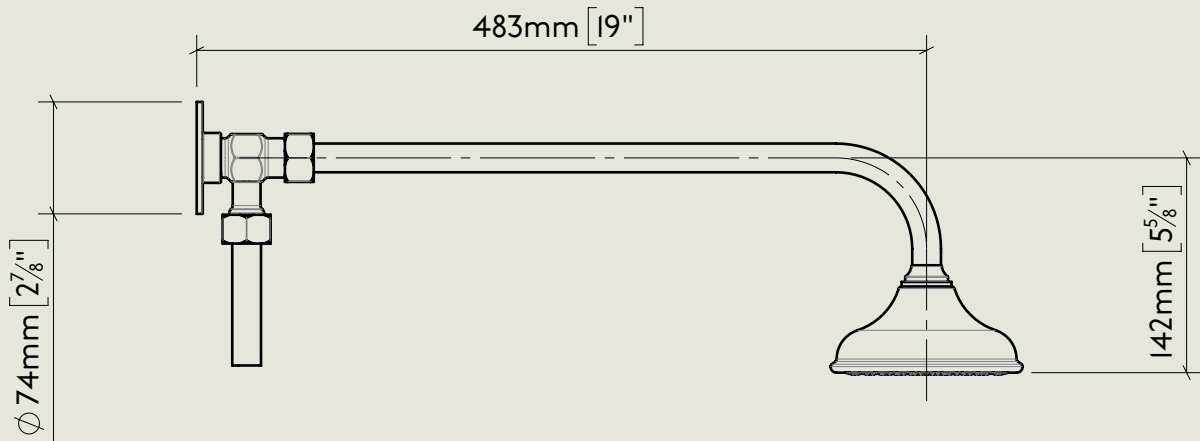

BY APPOINTMENT TO
HER MAJESTY QUEEN ELIZABETH II
MANUFACTURE OF KITCHEN & BATHROOM TAPS & MIXERS
BARBER WILSONS & CO. LTD
LONDON

LONDON BARBER WILSONS & CO EST. 1905

American adapters fitted as standard when purchased via BW&Co USA

Model No.	Description	
PS40A-PS29S / PS10	Exposed Back Plate and Seventeen and a Half Inch Shower Arm with Fixed Drench Head Rose 5"	Headwork