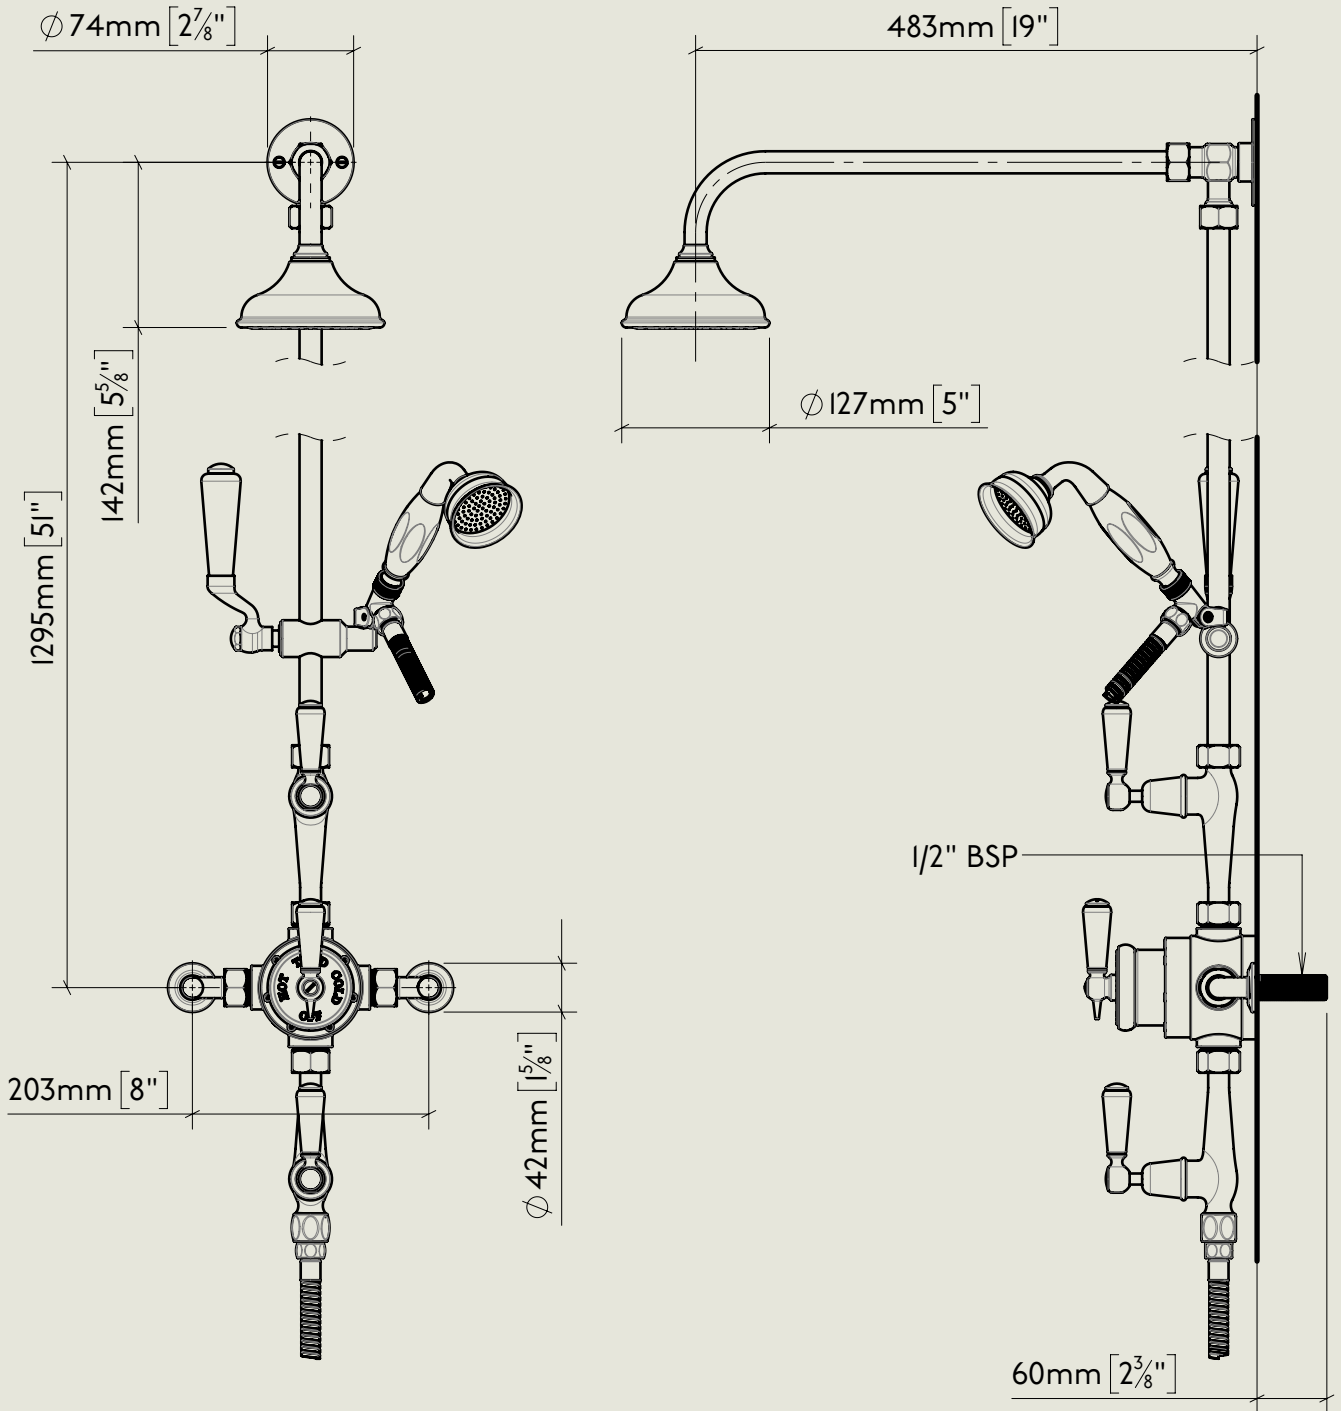

BY APPOINTMENT TO
HER MAJESTY QUEEN ELIZABETH II
MANUFACTURE OF KITCHEN & BATHROOM TAPS & MIXERS
BARBER WILSONS & CO. LTD
LONDON

LONDON **BARBER WILSONS & CO** EST. 1905

American adapters fitted as standard when purchased via BW&Co USA

Model No. RML5704-1900	Description Regent Metal Lever 5704, 1900's Style Exposed Regent Thermostatic Valve with Triple Control Shower and Hand Spray on Slider Riser, 1/2" BSP Tail Inlet	Complete