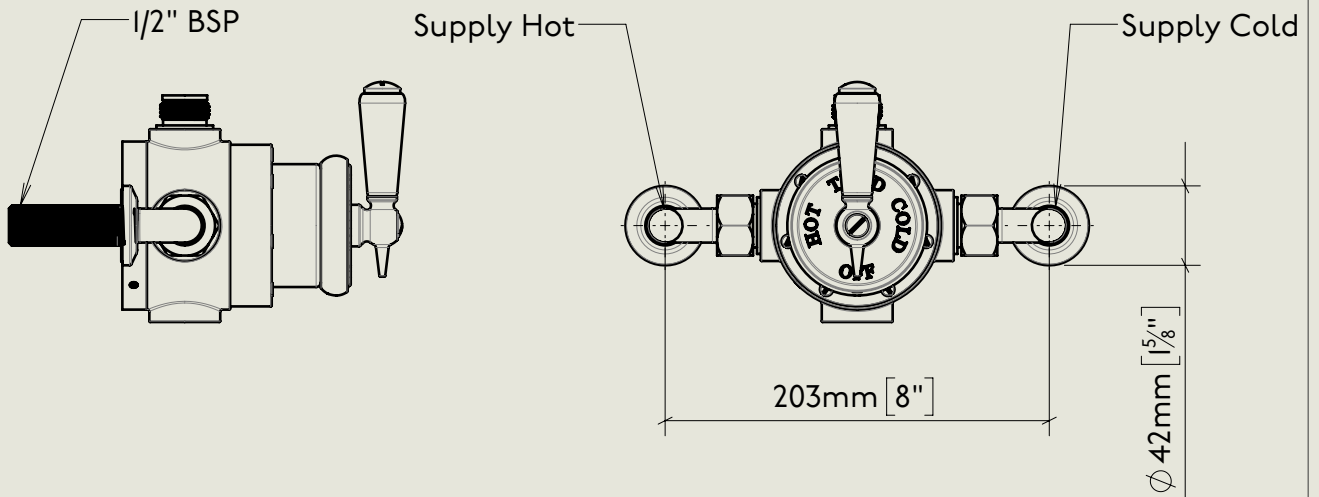

BY APPOINTMENT TO
HER MAJESTY QUEEN ELIZABETH II
MANUFACTURE OF KITCHEN & BATHROOM TAPS & MIXERS
BARBER WILSONS & CO. LTD
LONDON

LONDON **BARBER WILSONS & CO** EST. 1905

American adapters fitted as standard when purchased via BW&Co USA

Model No. RMLPS53	Description Regent PS53 Exposed Regent Thermostatic Shower Valve, 1/2" BSP Tail Inlet	Thermostat