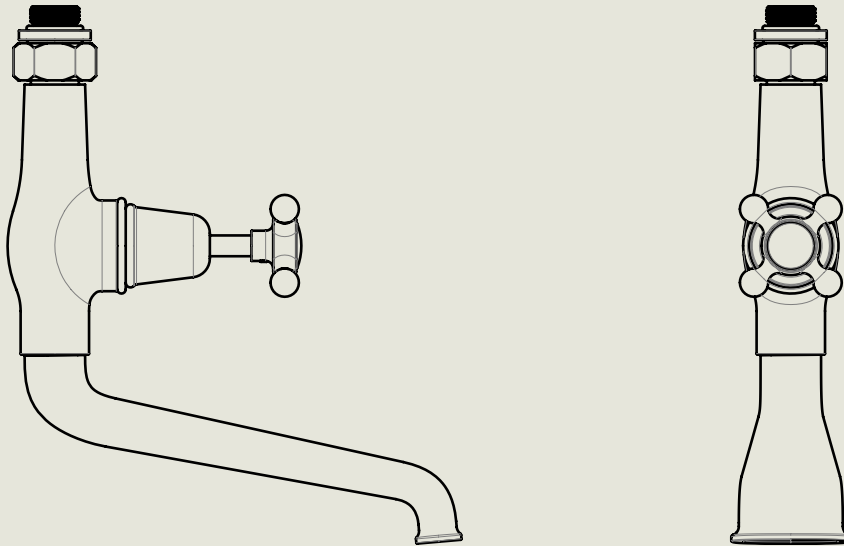

<p>Model No.</p> <p>RMLPS53</p>	<p>Description</p> <p>Regent PS53 Exposed Regent Thermostatic Shower Valve, 1/2" BSP Tail Inlet</p>	<p>Thermostat</p>
---------------------------------	---	-------------------

Model No.	Description	
PS40A-PS29S / PS10	Exposed Back Plate and Seventeen and a Half Inch Shower Arm with Fixed Drench Head Rose 5"	Headwork

BY APPOINTMENT TO
HER MAJESTY QUEEN ELIZABETH II
MANUFACTURE OF KITCHEN & BATHROOM TAPS & MIXERS
BARBER WILSONS & CO. LTD
LONDON

LONDON BARBER WILSONS & CO EST. 1905

American adapters fitted as standard when purchased via BW&Co USA

Model No.	Description	
-	Exposed Shower Control Valve 1900	Control Valve

BY APPOINTMENT TO
HER MAJESTY QUEEN ELIZABETH II
MANUFACTURE OF KITCHEN & BATHROOM TAPS & MIXERS
BARBER WILSONS & CO. LTD
LONDON

LONDON BARBER WILSONS & CO EST. 1905

American adapters fitted as standard when purchased via BW&Co USA

Model No.	Description	
-	Bath Filler-1900	Filler Spout

BY APPOINTMENT TO
HER MAJESTY QUEEN ELIZABETH II
MANUFACTURE OF KITCHEN & BATHROOM TAPS & MIXERS
BARBER WILSONS & CO. LTD
LONDON