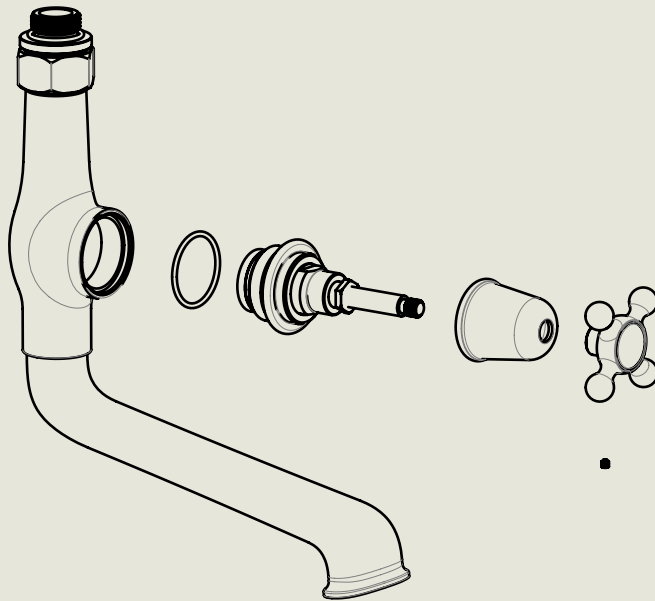

Model No.	Description	
PS40A-PS29S / PS10	Exposed Back Plate and Seventeen and a Half Inch Shower Arm with Fixed Drench Head Rose 5"	Headwork

BY APPOINTMENT TO
HER MAJESTY QUEEN ELIZABETH II
MANUFACTURE OF KITCHEN & BATHROOM TAPS & MIXERS
BARBER WILSONS & CO. LTD
LONDON

LONDON BARBER WILSONS & CO EST. 1905

American adapters fitted as standard when purchased via BW&Co USA

Model No.	Description	
-	Exposed Shower Control Valve 1900	Control Valve

BY APPOINTMENT TO
HER MAJESTY QUEEN ELIZABETH II
MANUFACTURE OF KITCHEN & BATHROOM TAPS & MIXERS
BARBER WILSONS & CO. LTD
LONDON

LONDON BARBER WILSONS & CO EST. 1905

American adapters fitted as standard when purchased via BW&Co USA

Model No.	Description	
-	Bath Filler-1900	Filler Spout

BY APPOINTMENT TO
HER MAJESTY QUEEN ELIZABETH II
MANUFACTURE OF KITCHEN & BATHROOM TAPS & MIXERS
BARBER WILSONS & CO. LTD
LONDON

LONDON BARBER WILSONS & CO EST. 1905

American adapters fitted as standard when purchased via BW&Co USA

Model No.

-

Description

Hand Spray, Rose and Flexible Hose on a Swivel Hook

Hand Spray