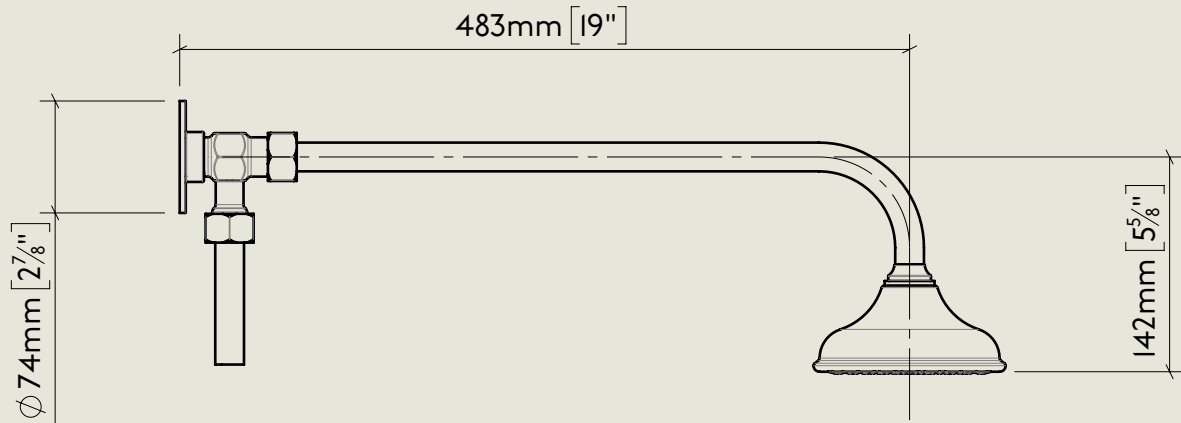

BY APPOINTMENT TO
HER MAJESTY QUEEN ELIZABETH II
MANUFACTURE OF KITCHEN & BATHROOM TAPS & MIXERS
BARBER WILSONS & CO. LTD
LONDON

LONDON

BARBER WILSONS & CO

EST. 1905

American adapters fitted as standard when purchased via BW&Co USA

Model No.	Description	
PS40A-PS29S / PS10	Exposed Back Plate and Seventeen and a Half Inch Shower Arm with Fixed Drench Head Rose 5"	Headwork