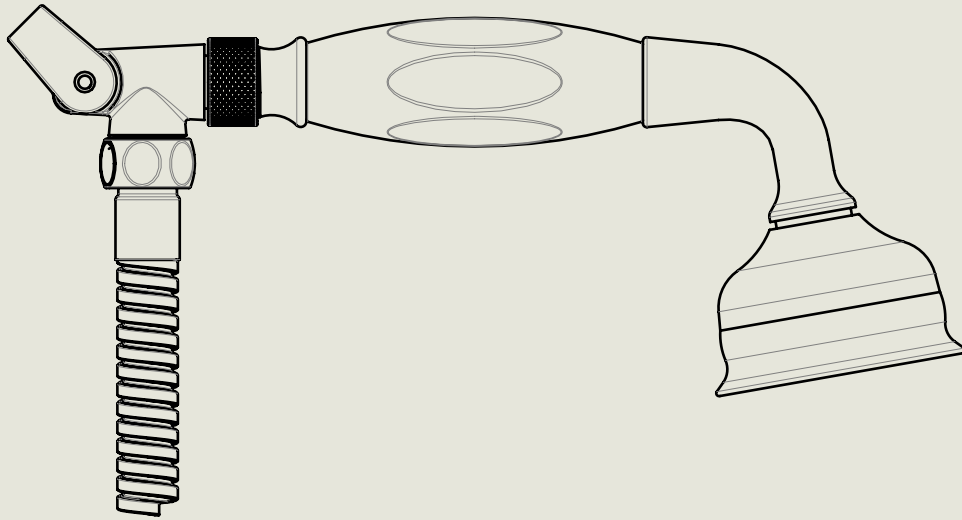

<p>Model No.</p> <p>RMLPS53</p>	<p>Description</p> <p>Regent PS53 Exposed Regent Thermostatic Shower Valve, 1/2" BSP Tail Inlet</p>	<p>Thermostat</p>
---------------------------------	---	-------------------

Model No.	Description	
PS40A-PS29S / PS10	Exposed Back Plate and Seventeen and a Half Inch Shower Arm with Fixed Drench Head Rose 5"	Headwork

BY APPOINTMENT TO
HER MAJESTY QUEEN ELIZABETH II
MANUFACTURE OF KITCHEN & BATHROOM TAPS & MIXERS
BARBER WILSONS & CO. LTD
LONDON

LONDON BARBER WILSONS & CO EST. 1905

American adapters fitted as standard when purchased via BW&Co USA

Model No.	Description	
-	Bath Filler-1900	Filler Spout

BY APPOINTMENT TO
HER MAJESTY QUEEN ELIZABETH II
MANUFACTURE OF KITCHEN & BATHROOM TAPS & MIXERS
BARBER WILSONS & CO. LTD
LONDON

LONDON BARBER WILSONS & CO EST. 1905

American adapters fitted as standard when purchased via BW&Co USA

Model No.

-

Description

Hand Spray, Rose and Flexible Hose on a Swivel Hook

Hand Spray