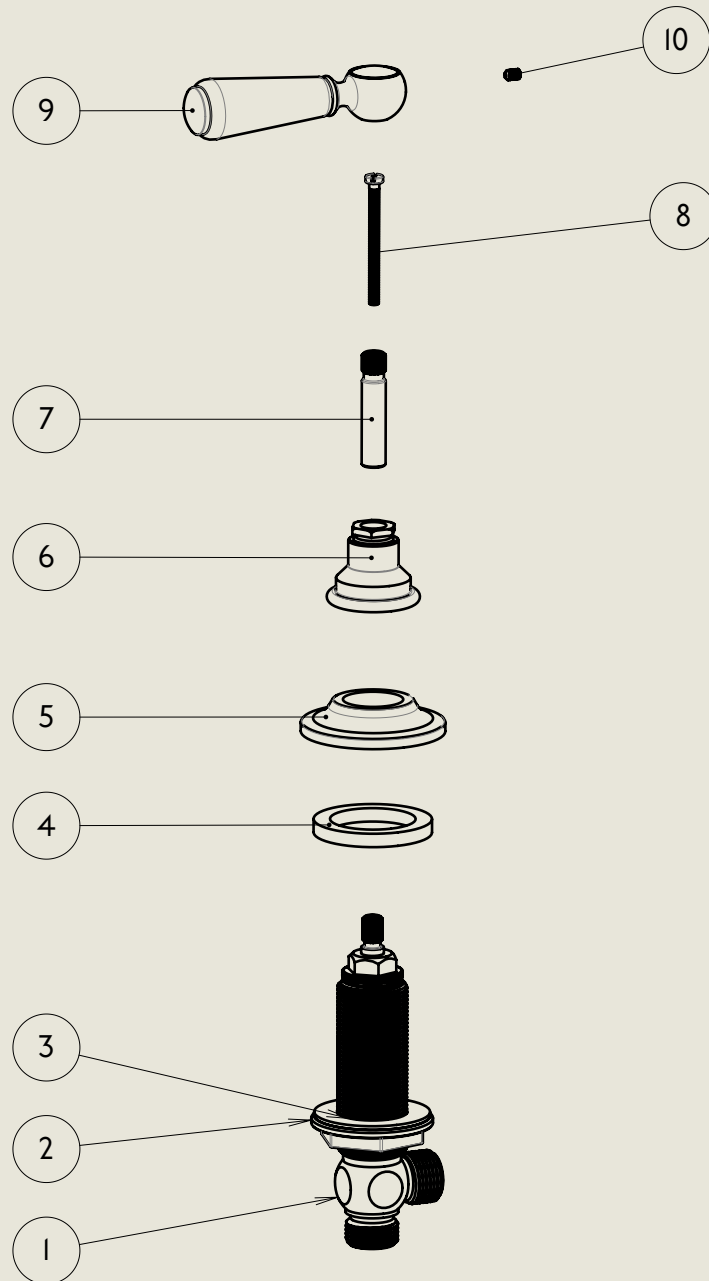

LONDON **BARBER WILSONS & CO** EST. 1905

American adapters fitted as standard when purchased via BW&Co USA

Model No.	Description	
XXXX-XXXX	Three Hole Basin Mixer with Pop Up Waste	First Fix

BY APPOINTMENT TO
HER MAJESTY QUEEN ELIZABETH II
MANUFACTURE OF KITCHEN & BATHROOM TAPS & MIXERS
BARBER WILSONS & CO. LTD
LONDON

LONDON BARBER WILSONS & CO EST. 1905

American adapters fitted as standard when purchased via BW&Co USA

<p>Model No. RML6450-1890</p>	<p>Description Regent Metal Lever 6450, 1890's Style Three Hole Basin Mixer with Pop Up Waste</p>	<p>Second Fix</p>
--	--	-------------------

BY APPOINTMENT TO
HER MAJESTY QUEEN ELIZABETH II
MANUFACTURE OF KITCHEN & BATHROOM TAPS & MIXERS
BARBER WILSONS & CO. LTD
LONDON

LONDON **BARBER WILSONS & CO** EST. 1905

American adapters fitted as standard when purchased via BW&Co USA

<p>Model No. RML6450-1890</p>	<p>Description Regent Metal Lever 6450, 1890's Style Three Hole Basin Mixer with Pop Up Waste</p>	<p>Valve</p>
-----------------------------------	---	--------------