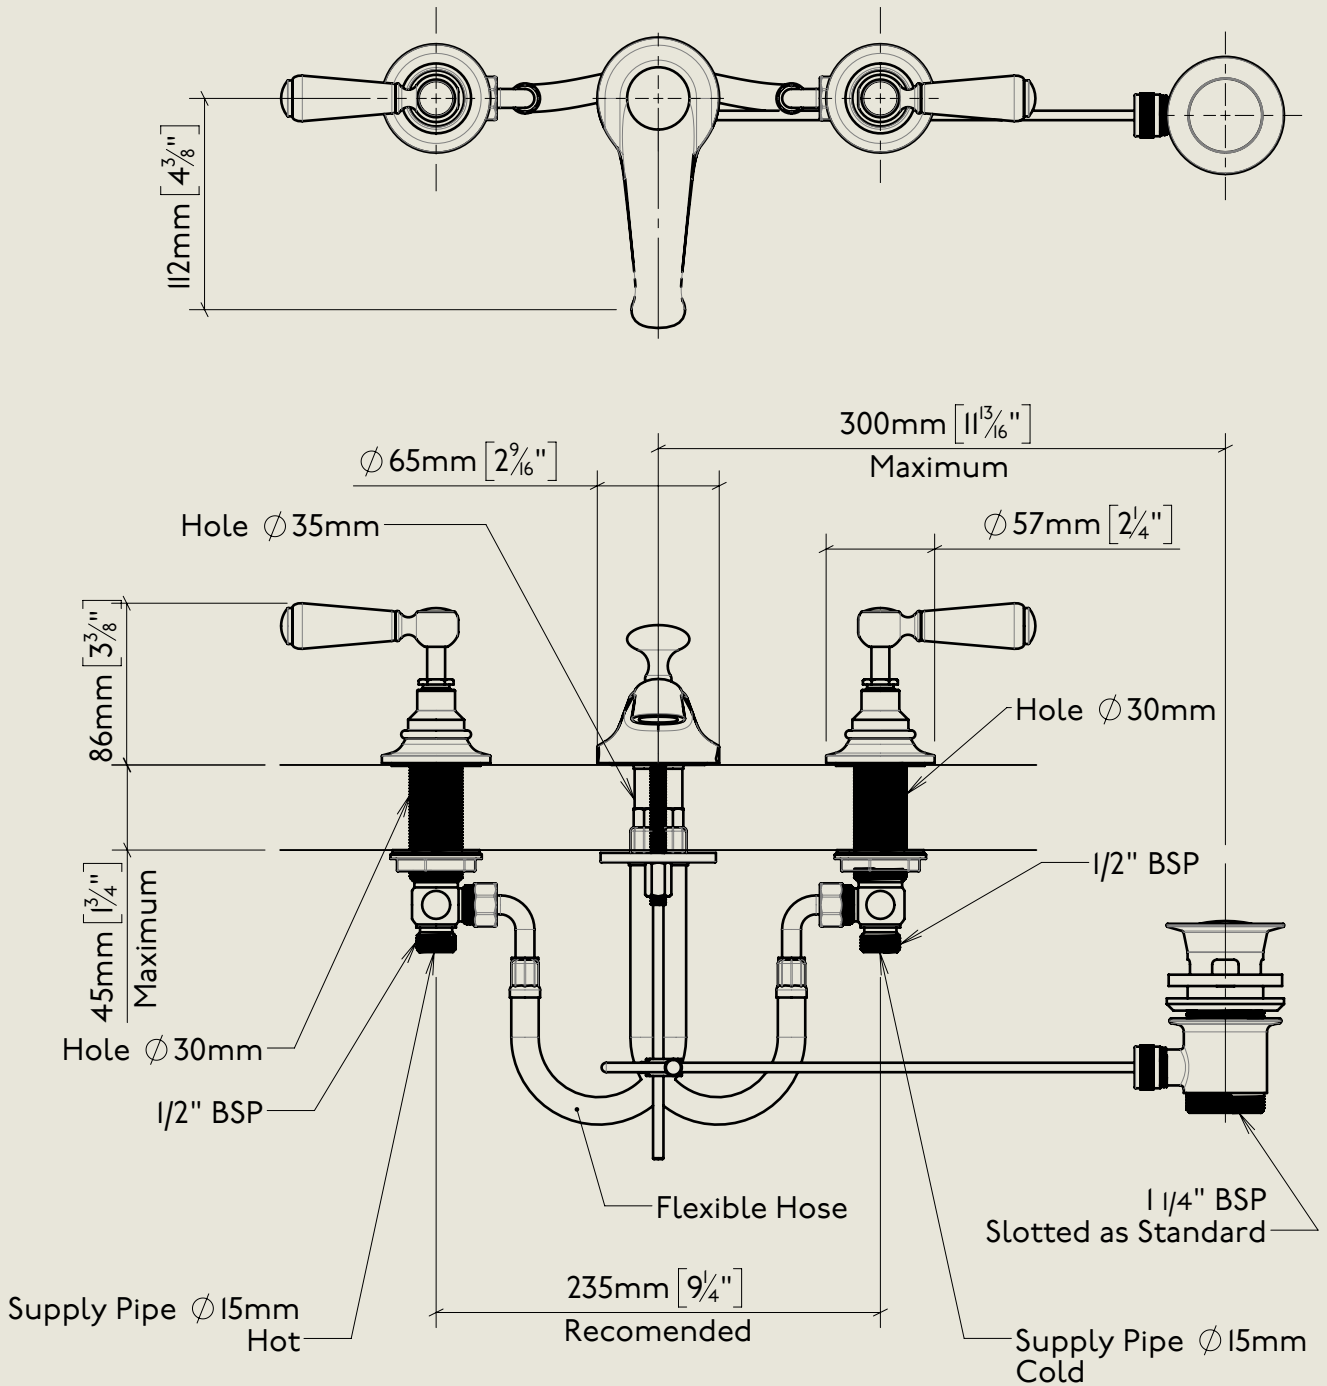

BY APPOINTMENT TO
HER MAJESTY QUEEN ELIZABETH II
MANUFACTURE OF KITCHEN & BATHROOM TAPS & MIXERS
BARBER WILSONS & CO. LTD
LONDON

LONDON **BARBER WILSONS & CO** EST. 1905

American adapters fitted as standard when purchased via BW&Co USA

Model No.	Description	
RML6450-1890	Regent Metal Lever 6450, 1890's Style Three Hole Basin Mixer with Pop Up Waste	Complete