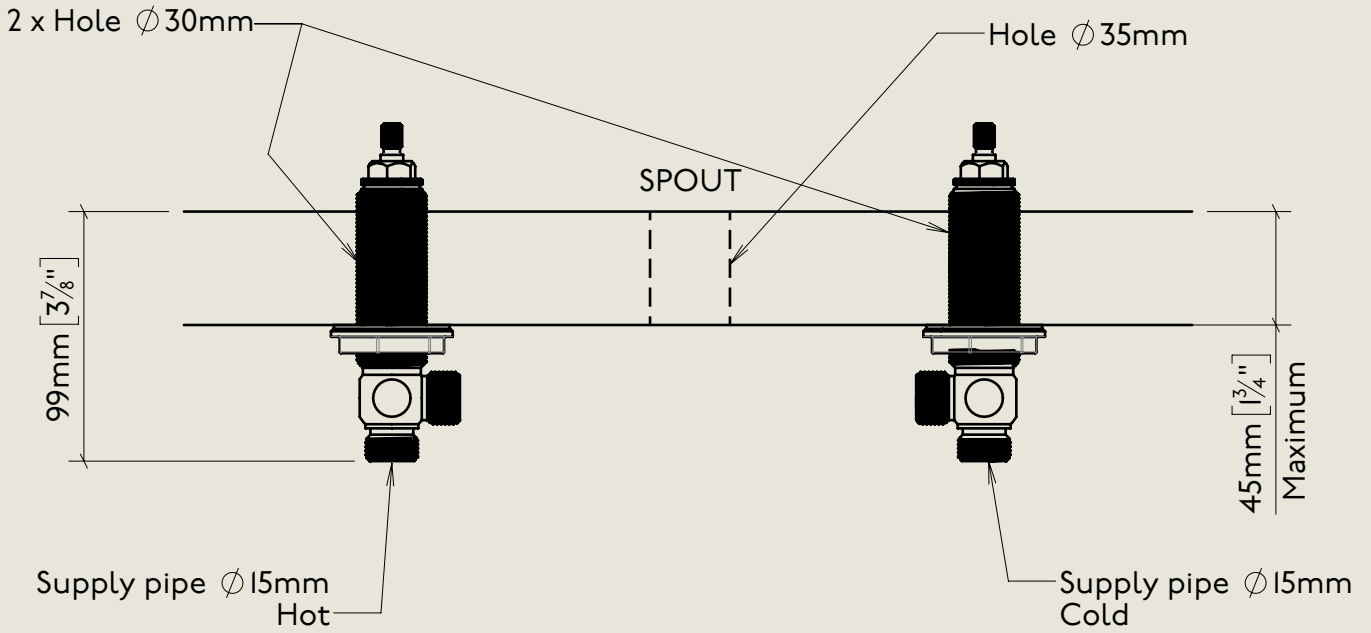

Model No.	Description	
RML6450-1890	Regent Metal Lever 6450, 1890's Style Three Hole Basin Mixer with Pop Up Waste	Complete

BY APPOINTMENT TO
HER MAJESTY QUEEN ELIZABETH II
MANUFACTURE OF KITCHEN & BATHROOM TAPS & MIXERS
BARBER WILSONS & CO. LTD
LONDON

LONDON **BARBER WILSONS & CO** EST. 1905

American adapters fitted as standard when purchased via BW&Co USA

Model No.	Description	
XXXX-XXXX	Three Hole Basin Mixer with Pop Up Waste	First Fix

BY APPOINTMENT TO
HER MAJESTY QUEEN ELIZABETH II
MANUFACTURE OF KITCHEN & BATHROOM TAPS & MIXERS
BARBER WILSONS & CO. LTD
LONDON

LONDON BARBER WILSONS & CO EST. 1905

American adapters fitted as standard when purchased via BW&Co USA

<p>Model No. RML6450-1890</p>	<p>Description Regent Metal Lever 6450, 1890's Style Three Hole Basin Mixer with Pop Up Waste</p>	<p>Second Fix</p>
--	--	-------------------

<p>Model No. RML6450-1890</p>	<p>Description Regent Metal Lever 6450, 1890's Style Three Hole Basin Mixer with Pop Up Waste</p>	<p>Valve</p>
-----------------------------------	---	--------------