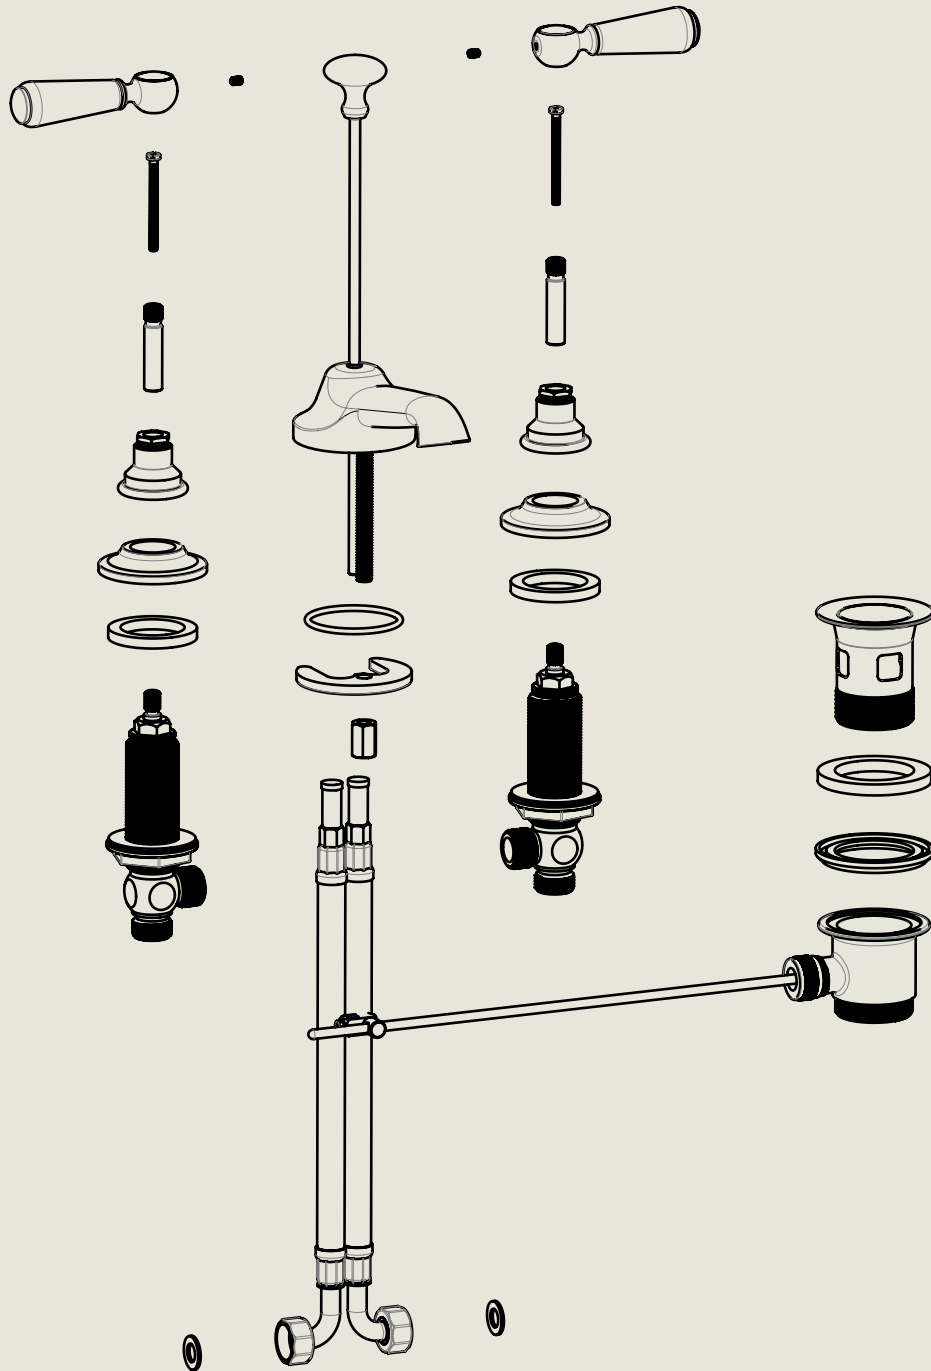

Model No.	Description	
RML6450-1890	Regent Metal Lever 6450, 1890's Style Three Hole Basin Mixer with Pop Up Waste	Complete

BY APPOINTMENT TO
HER MAJESTY QUEEN ELIZABETH II
MANUFACTURE OF KITCHEN & BATHROOM TAPS & MIXERS
BARBER WILSONS & CO. LTD
LONDON

LONDON **BARBER WILSONS & CO** EST. 1905

American adapters fitted as standard when purchased via BW&Co USA

Model No.	Description	
XXXX-XXXX	Three Hole Basin Mixer with Pop Up Waste	First Fix

BY APPOINTMENT TO
HER MAJESTY QUEEN ELIZABETH II
MANUFACTURE OF KITCHEN & BATHROOM TAPS & MIXERS
BARBER WILSONS & CO. LTD
LONDON

LONDON BARBER WILSONS & CO EST. 1905

American adapters fitted as standard when purchased via BW&Co USA

<p>Model No. RML6450-1890</p>	<p>Description Regent Metal Lever 6450, 1890's Style Three Hole Basin Mixer with Pop Up Waste</p>	<p>Second Fix</p>
--	--	-------------------

<p>Model No. RML6450-1890</p>	<p>Description Regent Metal Lever 6450, 1890's Style Three Hole Basin Mixer with Pop Up Waste</p>	<p>Valve</p>
-----------------------------------	---	--------------