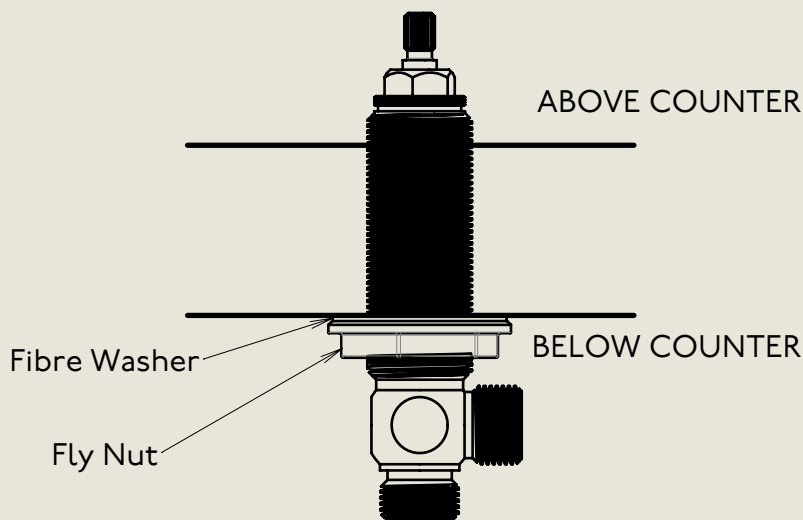

Model No.	Description	
RML6450-1890	Regent Metal Lever 6450, 1890's Style Three Hole Basin Mixer with Pop Up Waste	Complete

BY APPOINTMENT TO
HER MAJESTY QUEEN ELIZABETH II
MANUFACTURE OF KITCHEN & BATHROOM TAPS & MIXERS
BARBER WILSONS & CO. LTD
LONDON

LONDON **BARBER WILSONS & CO** EST. 1905

American adapters fitted as standard when purchased via BW&Co USA

Model No.	Description	
XXXX-XXXX	Three Hole Basin Mixer with Pop Up Waste	First Fix

BY APPOINTMENT TO
HER MAJESTY QUEEN ELIZABETH II
MANUFACTURE OF KITCHEN & BATHROOM TAPS & MIXERS
BARBER WILSONS & CO. LTD
LONDON

LONDON BARBER WILSONS & CO EST. 1905

American adapters fitted as standard when purchased via BW&Co USA

<p>Model No. RML6450-1890</p>	<p>Description Regent Metal Lever 6450, 1890's Style Three Hole Basin Mixer with Pop Up Waste</p>	<p>Second Fix</p>
--	--	-------------------

<p>Model No. RML6450-1890</p>	<p>Description Regent Metal Lever 6450, 1890's Style Three Hole Basin Mixer with Pop Up Waste</p>	<p>Valve</p>
-----------------------------------	---	--------------