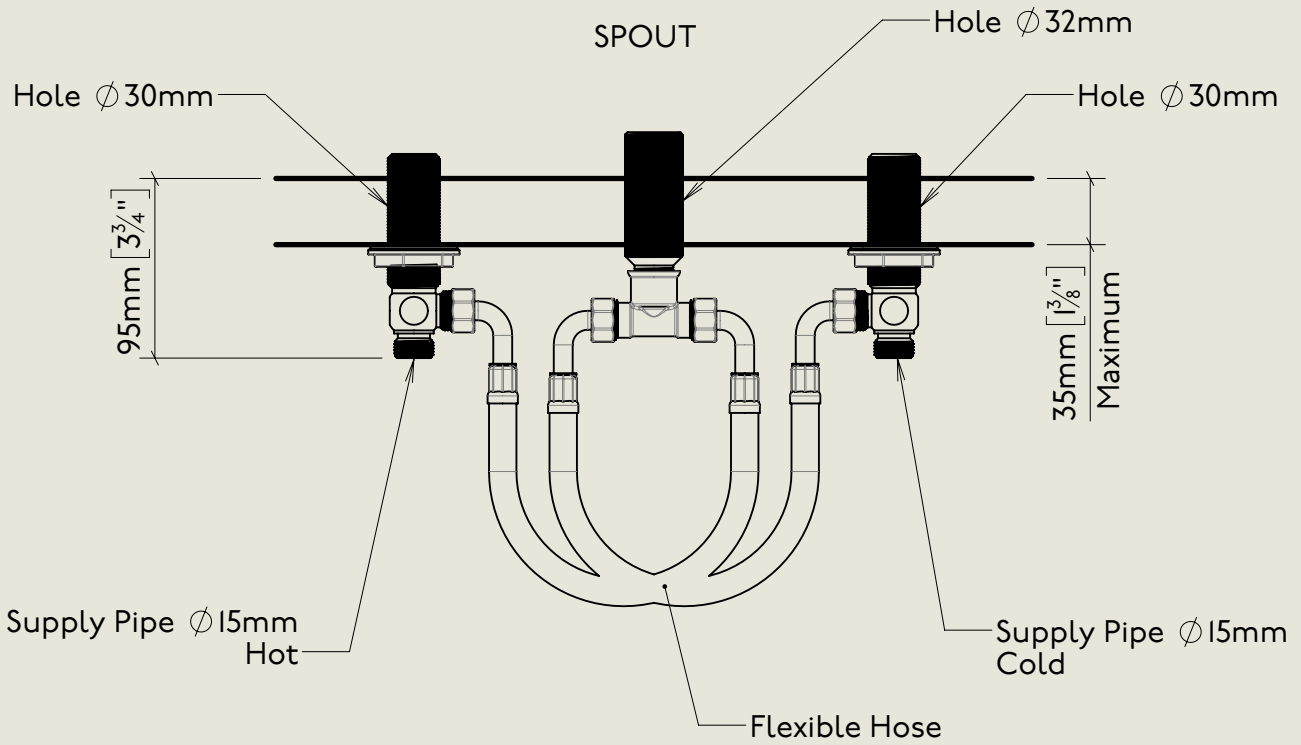

BY APPOINTMENT TO
HER MAJESTY QUEEN ELIZABETH II
MANUFACTURE OF KITCHEN & BATHROOM TAPS & MIXERS
BARBER WILSONS & CO. LTD
LONDON

LONDON **BARBER WILSONS & CO** EST. 1905

American adapters fitted as standard when purchased via BW&Co USA

Model No.	Description	
RML6453-1890	Regent Metal Lever 6453, 1890's Style	Complete

BY APPOINTMENT TO
HER MAJESTY QUEEN ELIZABETH II
MANUFACTURE OF KITCHEN & BATHROOM TAPS & MIXERS
BARBER WILSONS & CO. LTD
LONDON

LONDON **BARBER WILSONS & CO** EST. 1905

American adapters fitted as standard when purchased via BW&Co USA

Model No.	Description	Fitting
6453	Below Counter	Fitting

BY APPOINTMENT TO
HER MAJESTY QUEEN ELIZABETH II
MANUFACTURE OF KITCHEN & BATHROOM TAPS & MIXERS
BARBER WILSONS & CO. LTD
LONDON

LONDON BARBER WILSONS & CO EST. 1905

American adapters fitted as standard when purchased via BW&Co USA

Model No.	Description	
RML6453-1890	Regent Metal Lever 6453, 1890's Style	Iso