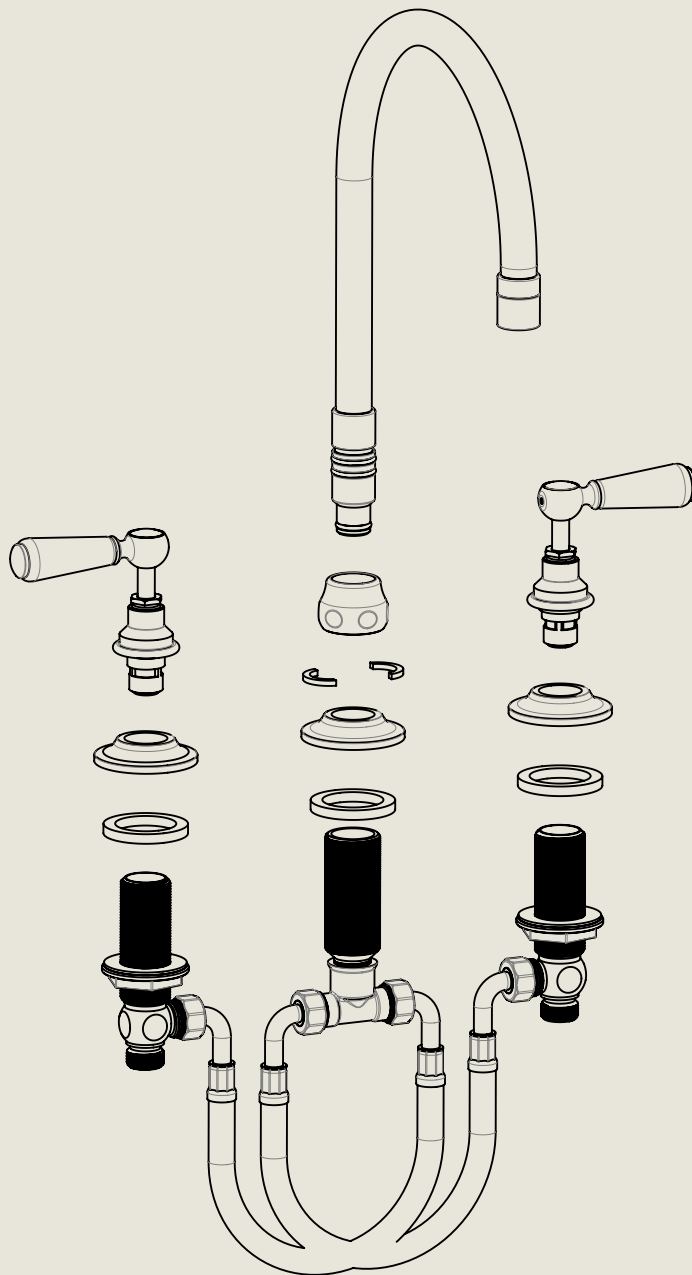

Model No.	Description	
RML6453-1890	Regent Metal Lever 6453, 1890's Style	Complete

BY APPOINTMENT TO
HER MAJESTY QUEEN ELIZABETH II
MANUFACTURE OF KITCHEN & BATHROOM TAPS & MIXERS
BARBER WILSONS & CO. LTD
LONDON

LONDON **BARBER WILSONS & CO** EST. 1905

American adapters fitted as standard when purchased via BW&Co USA

Model No.	Description	Fitting
6453	Below Counter	Fitting

BY APPOINTMENT TO
HER MAJESTY QUEEN ELIZABETH II
MANUFACTURE OF KITCHEN & BATHROOM TAPS & MIXERS
BARBER WILSONS & CO. LTD
LONDON

LONDON BARBER WILSONS & CO EST. 1905

American adapters fitted as standard when purchased via BW&Co USA

Model No.	Description	
RML6453-1890	Regent Metal Lever 6453, 1890's Style	Iso