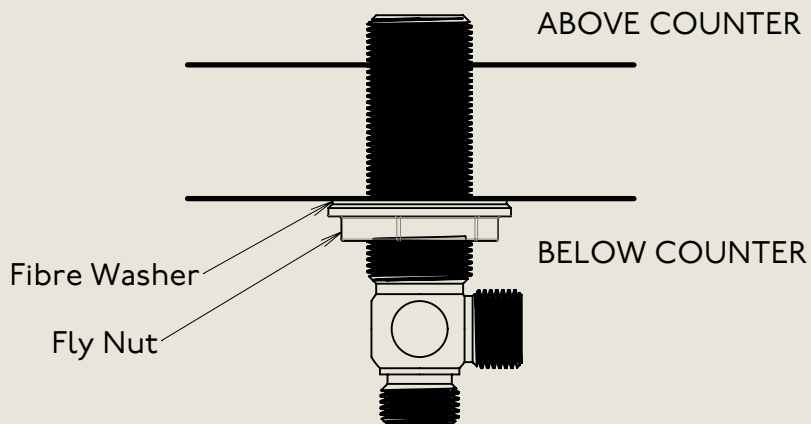

BY APPOINTMENT TO
HER MAJESTY QUEEN ELIZABETH II
MANUFACTURE OF KITCHEN & BATHROOM TAPS & MIXERS
BARBER WILSONS & CO. LTD
LONDON

LONDON **BARBER WILSONS & CO** EST. 1905

American adapters fitted as standard when purchased via BW&Co USA

Model No.	Description	
RML6453-1890	Regent Metal Lever 6453, 1890's Style	Complete

BY APPOINTMENT TO
HER MAJESTY QUEEN ELIZABETH II
MANUFACTURE OF KITCHEN & BATHROOM TAPS & MIXERS
BARBER WILSONS & CO. LTD
LONDON

LONDON **BARBER WILSONS & CO** EST. 1905

American adapters fitted as standard when purchased via BW&Co USA

Model No.	Description	Fitting
6453	Below Counter	Fitting

BY APPOINTMENT TO
HER MAJESTY QUEEN ELIZABETH II
MANUFACTURE OF KITCHEN & BATHROOM TAPS & MIXERS
BARBER WILSONS & CO. LTD
LONDON

LONDON BARBER WILSONS & CO EST. 1905

American adapters fitted as standard when purchased via BW&Co USA

Model No.	Description	
RML6453-1890	Regent Metal Lever 6453, 1890's Style	Iso