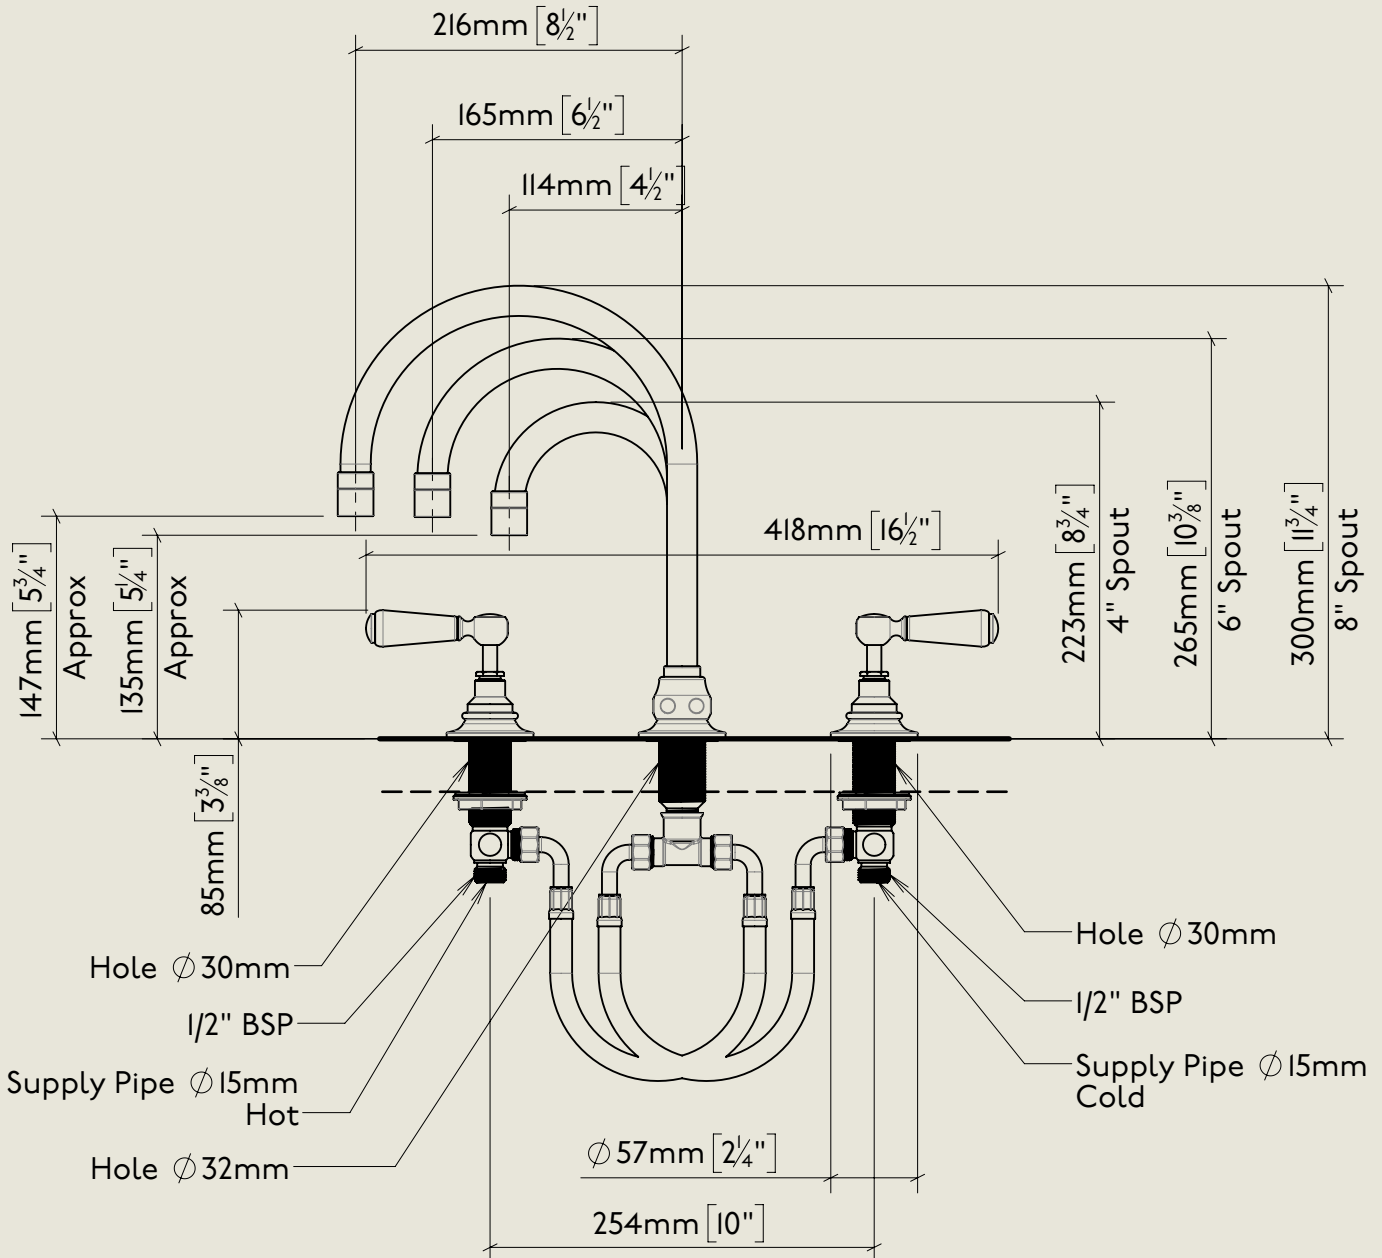

BY APPOINTMENT TO
HER MAJESTY QUEEN ELIZABETH II
MANUFACTURE OF KITCHEN & BATHROOM TAPS & MIXERS
BARBER WILSONS & CO. LTD
LONDON

LONDON **BARBER WILSONS & CO** EST. 1905

American adapters fitted as standard when purchased via BW&Co USA

Model No.	Description	
RML6453-1890	Regent Metal Lever 6453, 1890's Style	Complete

BY APPOINTMENT TO
HER MAJESTY QUEEN ELIZABETH II
MANUFACTURE OF KITCHEN & BATHROOM TAPS & MIXERS
BARBER WILSONS & CO. LTD
LONDON

LONDON **BARBER WILSONS & CO** EST. 1905

American adapters fitted as standard when purchased via BW&Co USA

Model No.	Description	Fitting
6453	Below Counter	Fitting

BY APPOINTMENT TO
HER MAJESTY QUEEN ELIZABETH II
MANUFACTURE OF KITCHEN & BATHROOM TAPS & MIXERS
BARBER WILSONS & CO. LTD
LONDON

LONDON BARBER WILSONS & CO EST. 1905

American adapters fitted as standard when purchased via BW&Co USA

Model No.	Description	
RML6453-1890	Regent Metal Lever 6453, 1890's Style	Iso